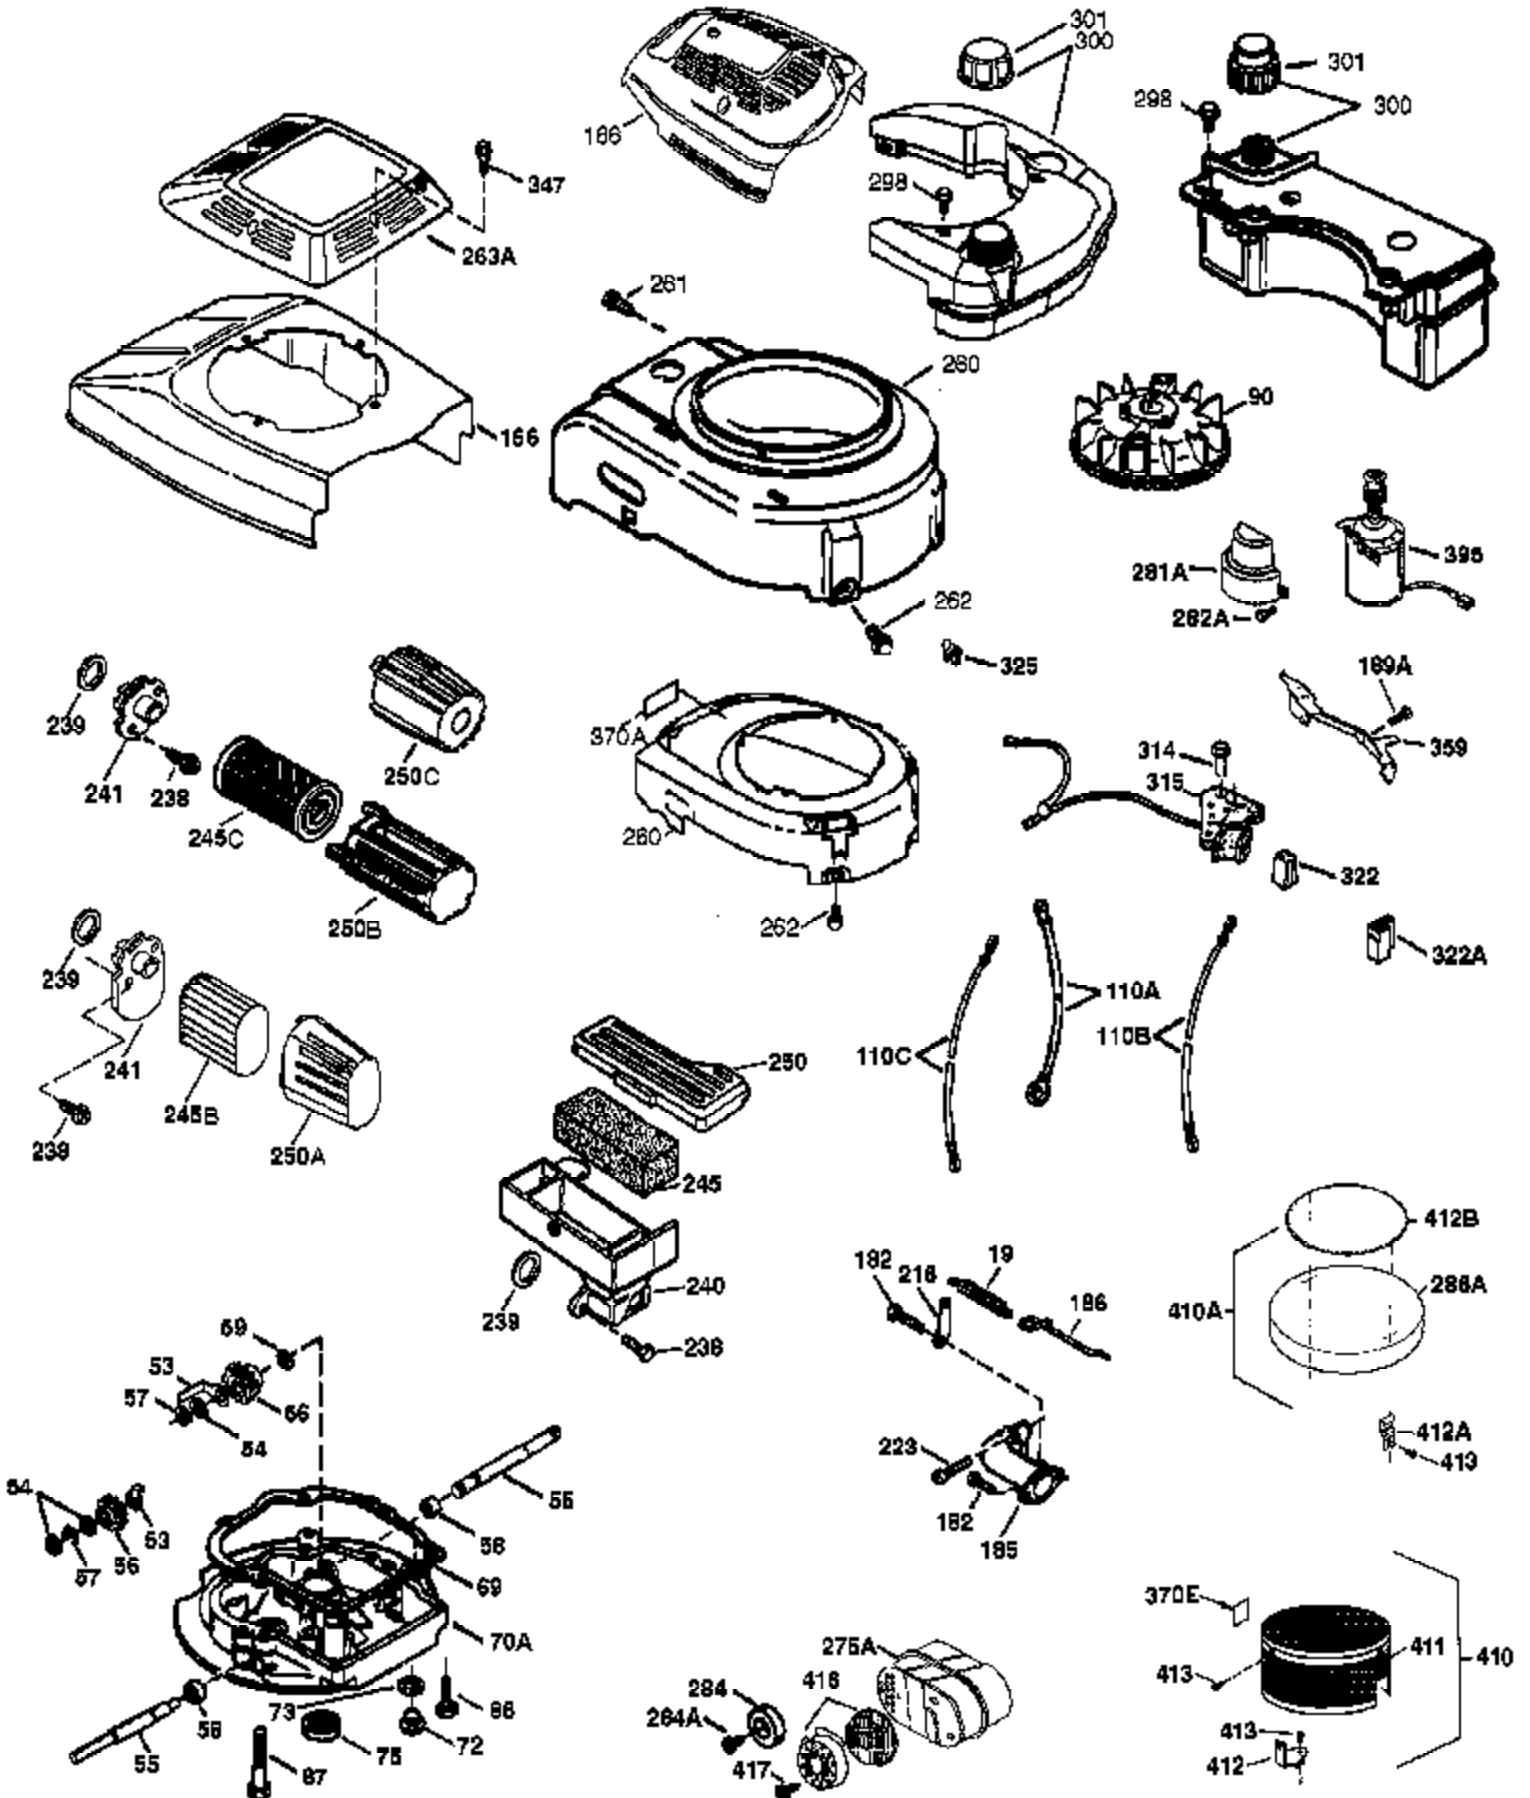

Engine Parts List #2

Ref #	Part Number	Qty	Description
19	36281	1	Extension Spring
41	40042	1	Piston & Pin Ass'y. (Std.) (Incl. 43)
41	40043	1	Piston & Pin Ass'y. (.010" OS)(Incl. 43)
69	37609	1	* Mounting Flange Gasket
72	37614	1	Oil Drain Plug
75	27897	1	Oil Seal
86	650488	6	Screw, 1/4-20 x 1-1/4"
90	611044	1	Flywheel
110B	36954	1	Wire Ass'y
110A	36953	1	Wire Ass'y
166	37694	1	Engine Shroud
182	6201	2	Screw, 1/4-28 x 7/8"
185	37466	1	Intake Pipe
186	32653	1	Governor Link
216	33086	1	R.P.M. Adjusting Lever
223	650451	2	Screw, 1/4-20 x 1"
238	650932	2	Screw, 10-32 x 49/64"
239	34338	1	* Air Cleaner Gasket
241	36919	1	Air Cleaner Collar
245	36905	1	Air Cleaner Filter
250	37122	1	Air Cleaner Cover
260	37693	1	Blower Housing
261	30200	2	Screw, 10-24 x 9/16"
262	650831	2	Screw, 1/4-20 x 1/2"
298	28763	2	Screw, 10-32 x 35/64"
300	35586	1	Fuel Tank (Incl. 292 & 301)
301	36246	1	Fuel Cap Ass'y
325	35249	1	Spring Clip
347	650898A	4	Screw, 10-32 x 27/32"
395	35709	1	Electric Starter Motor (12 Volt)
416	37530	1	Spark Arrestor Kit (Incl. 417)(Optional)
417	650760	1	Screw, 8-32 x 3/8" (Optional)