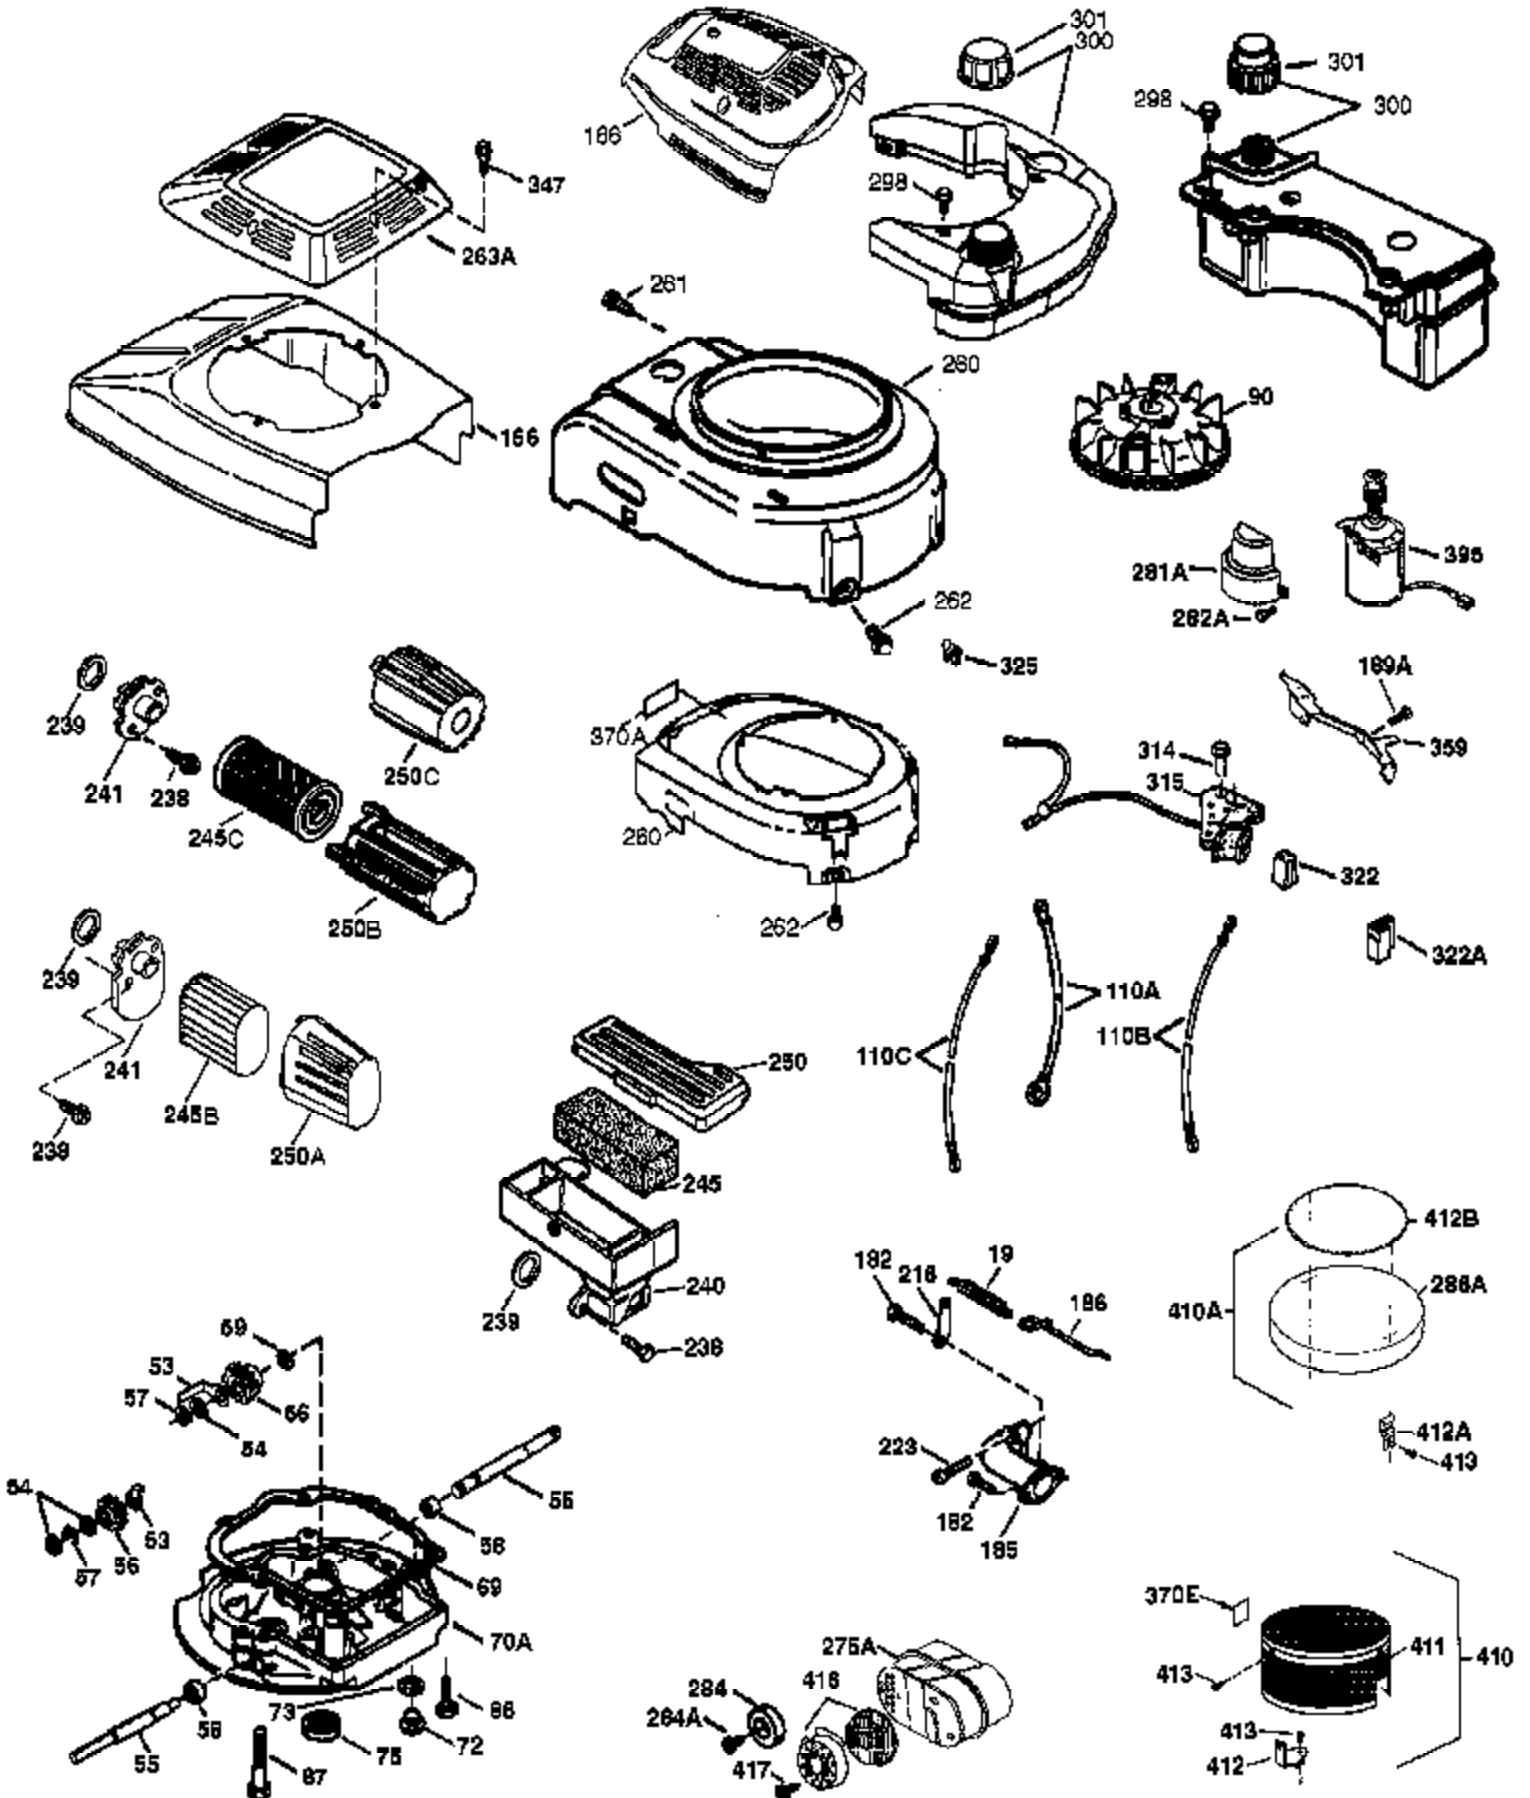

Engine Parts List #2

Ref #	Part Number	Qty	Description
19	36281	1	Extension Spring
41	40042	1	Piston & Pin Ass'y. (Std.) (Incl. 43)
41	40043	1	Piston & Pin Ass'y. (.010" OS)(Incl. 43)
69	37609	1	* Mounting Flange Gasket
72	37615	1	Oil Drain Plug (Incl. 73)
73	28833	1	Drain Plug Gasket
75	27897	1	Oil Seal
86	650488	6	Screw, 1/4-20 x 1-1/4"
90	611112	1	Flywheel
182	6201	2	Screw, 1/4-28 x 7/8"
185	37466	1	Intake Pipe
186	32653	1	Governor Link
216	33086	1	R.P.M. Adjusting Lever
223	650451	2	Screw, 1/4-20 x 1"
238	650932	2	Screw, 10-32 x 49/64"
239	34338	1	* Air Cleaner Gasket
241	36919	1	Air Cleaner Collar
245	36905	1	Air Cleaner Filter
250	37122	1	Air Cleaner Cover
260	36980A	1	Blower Housing
261	30200	2	Screw, 10-24 x 9/16"
262	650831	2	Screw, 1/4-20 x 1/2"
263A	37184	1	Recoil Grille
298	28763	2	Screw, 10-32 x 39/64"
300	36916	1	Fuel Tank (Incl. 292 & 301)
301	36246	1	Fuel Cap (Black)
347	651038	1	Screw, 10-32 x 51/64"
355	590701	1	Starter Handle
370A	36261	1	Lubrication Decal
416	36085	1	Spark Arrestor Kit (Incl. 417)(Optional)
417	650760	1	Screw, 8-32 x 3/8" (Optional)
900	750867B	1	Replacement Engine, (Not available in California), Order from 71-999
900	750866A	1	Replacement S/B Order from 71-999