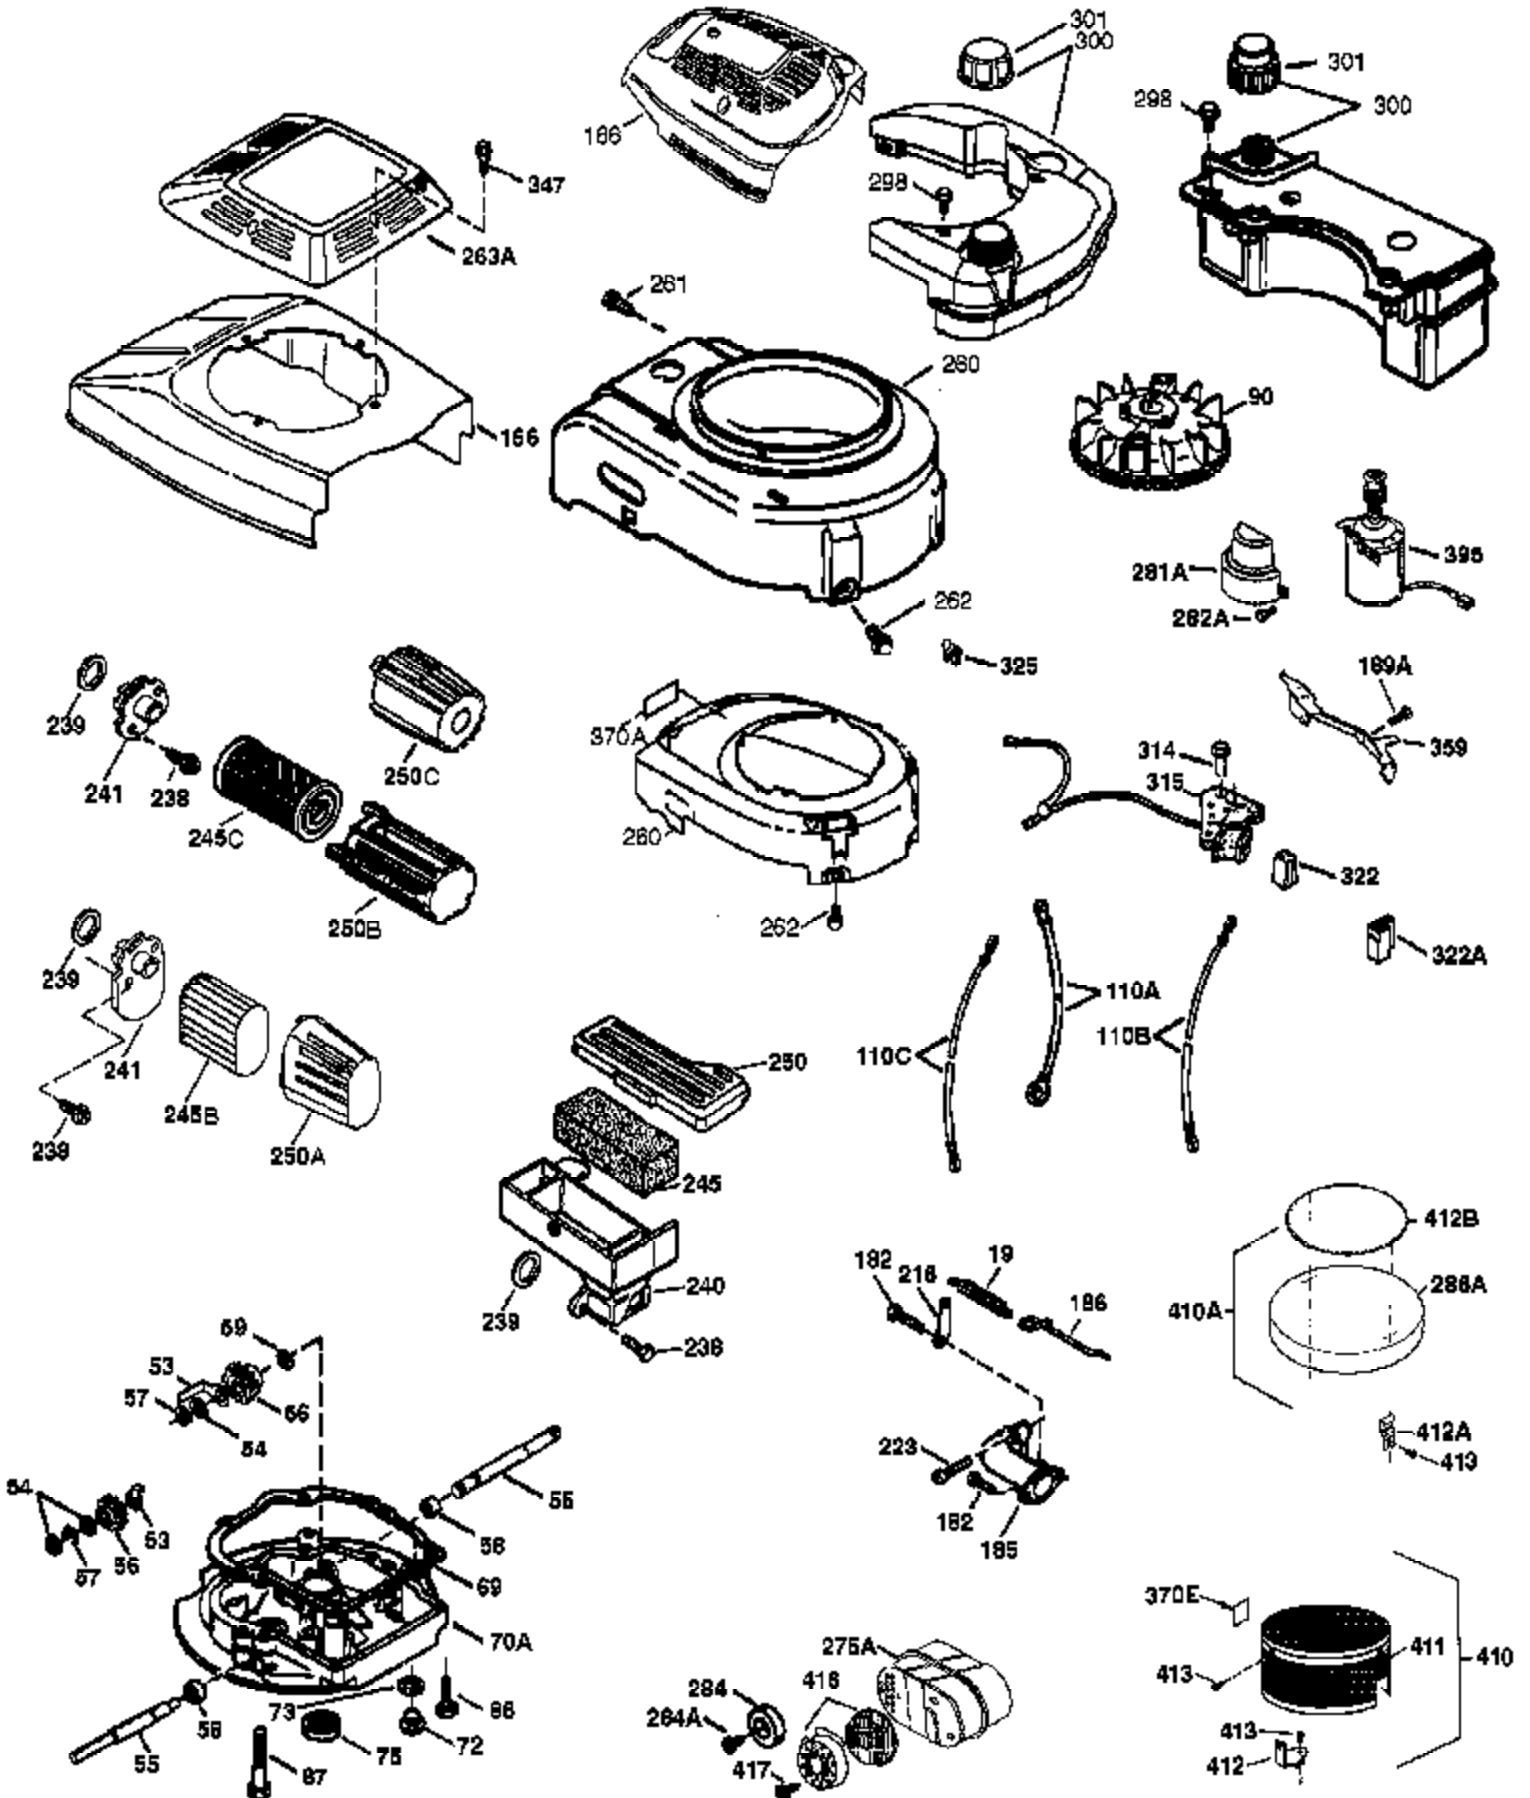

Engine Parts List #2

Ref #	Part Number	Qty	Description
19	36281	1	Extension Spring
41	40042	1	Piston & Pin Ass'y. (Std.) (Incl. 43)
41	40043	1	Piston & Pin Ass'y. (.010" OS)(Incl. 43)
69	37609	1	* Mounting Flange Gasket
72	37614	1	Oil Drain Plug
75	27897	1	Oil Seal
86	650488	6	Screw, 1/4-20 x 1-1/4"
90	611044	1	Flywheel
110A	34970	1	Wire Ass'y
110B	35853	1	Wire Ass'y
182	6201	2	Screw, 1/4-28 x 7/8"
185	37466	1	Intake Pipe
186	34337	1	Governor Spring
212	30773	1	Control Lever Bushing
223	650451	2	Screw, 1/4-20 x 1"
238	650932	2	Screw, 10-32 x 49/64"
239	34338	1	* Air Cleaner Gasket
241	36919	1	Air Cleaner Collar
245	36905	1	Air Cleaner Filter
250	37122	1	Air Cleaner Cover
260	37650	1	Blower Housing
261	30200	2	Screw, 10-24 x 9/16"
262	650831	2	Screw, 1/4-20 x 1/2"
298	28763	2	Screw, 10-32 x 35/64"
300	35586	1	Fuel Tank (Incl. 292 & 301)
301	36246	1	Fuel Cap
314	650767	2	Lockwasher & Screw 8-32 x 27/64"
315	34990	1	Coil
322A	610885	1	Body Connector
322	35013	1	Body Connector
325	35249	1	Spring Clip
370A	36261	2	Lubrication Decal
395	35709	1	Electric Motor
416	36085	1	Spark Arrestor Kit (Incl. 417)(Optional)
417	650760	1	Screw, 8-32 x 3/8" (Optional)