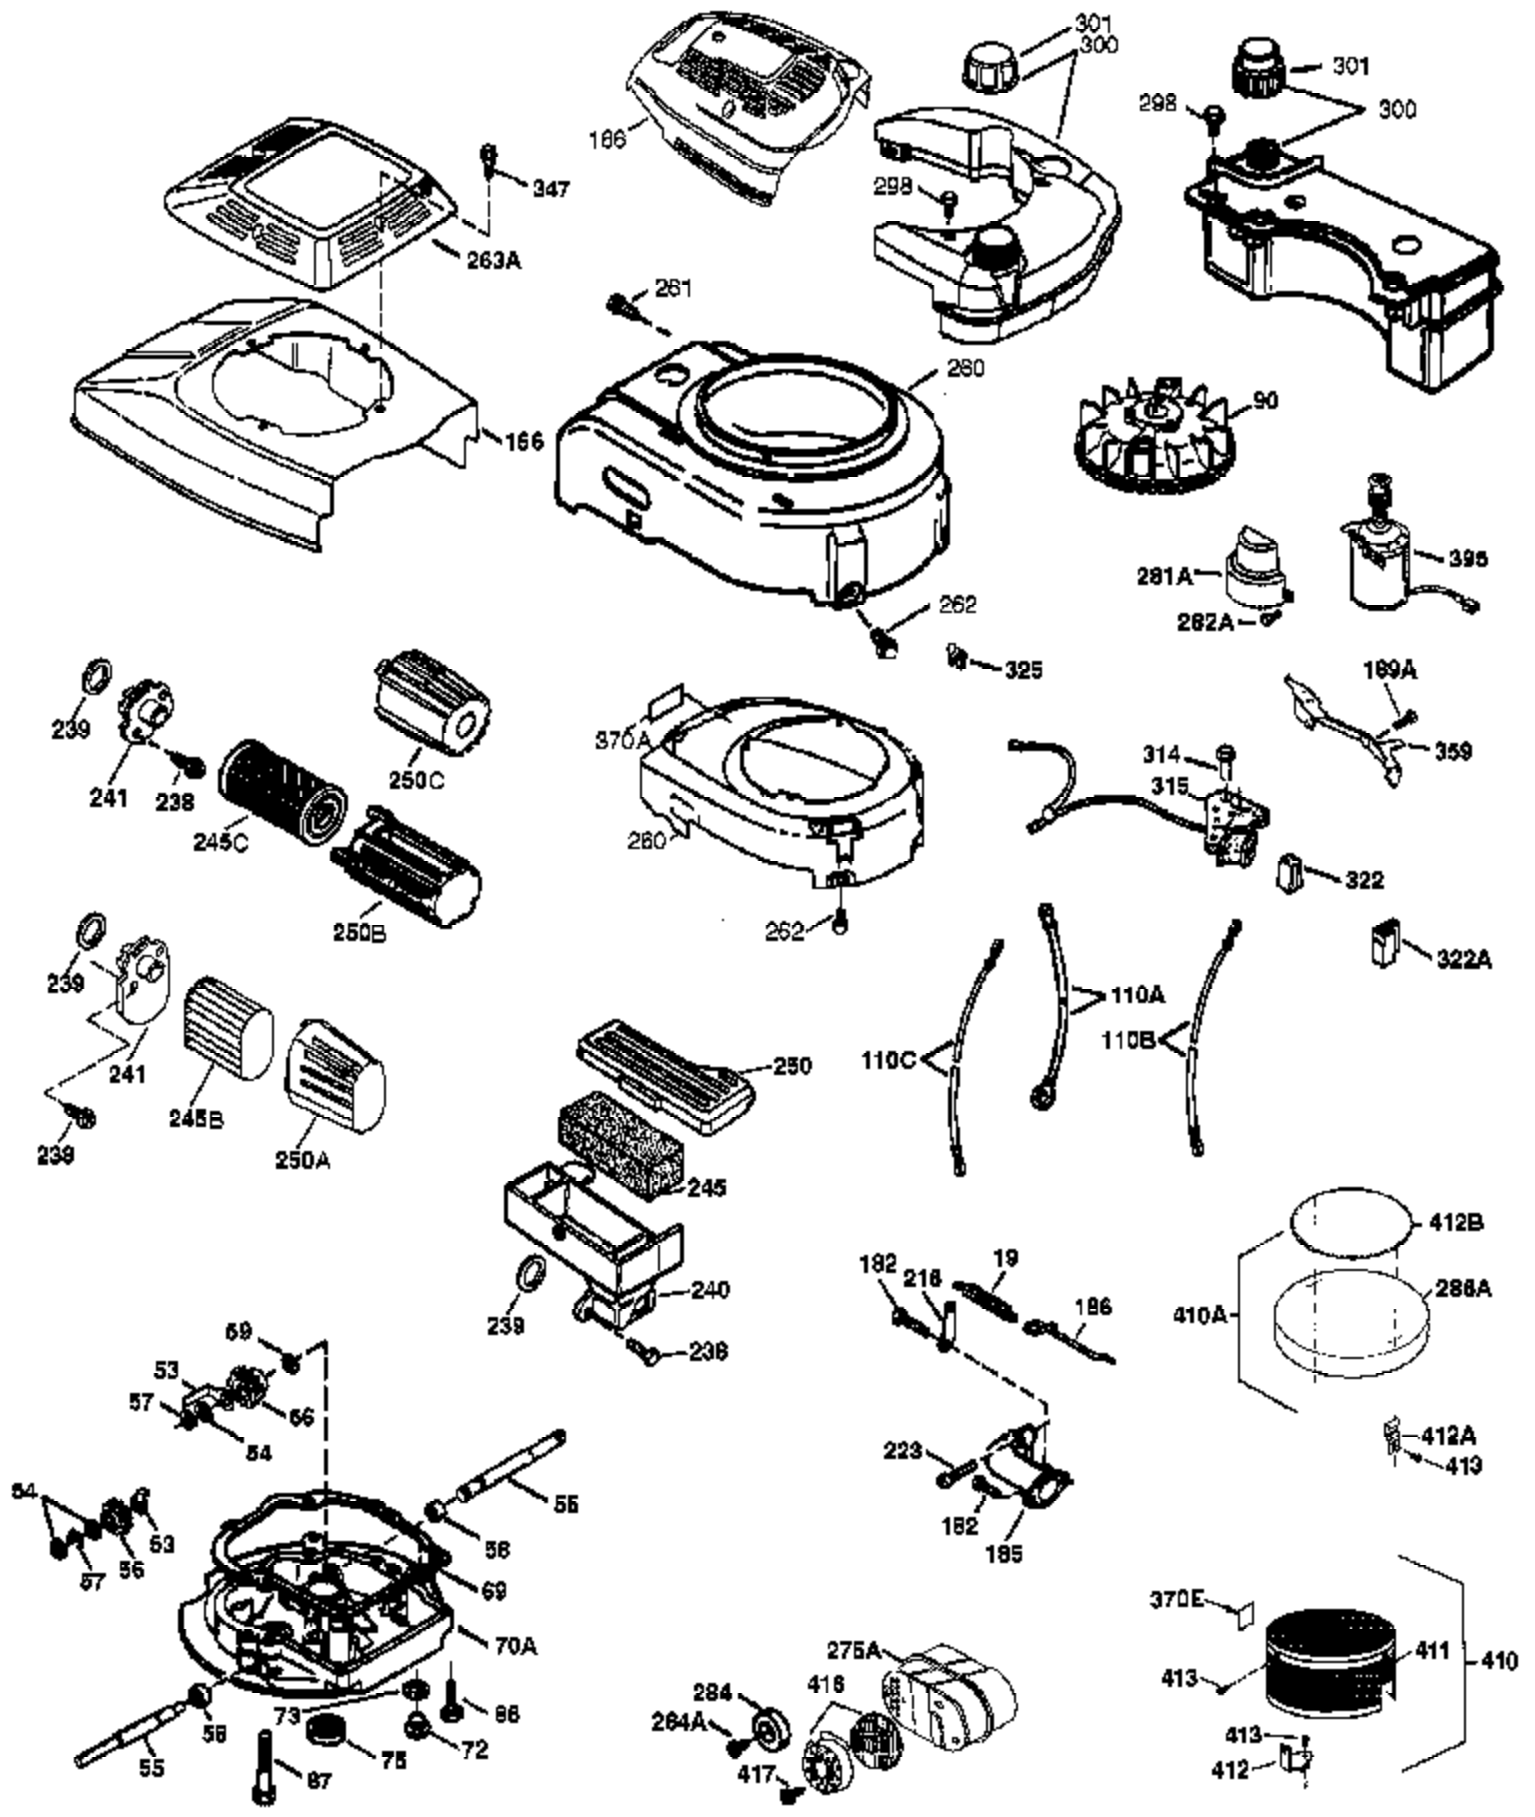

Ref #	Part Number	Qty	Description
19	36281	1	Extension Spring
41	40025	1	Piston & Pin Ass'y. (Std.) (Incl. 43)
41	40026	1	Piston & Pin Ass'y. (.010" OS) (Incl. 43)
69	35261	1	* Mounting Flange Gasket
72	36083	1	Oil Drain Plug
75	27897	1	Oil Seal
86	650488	6	Screw, 1/4-20 x 1-1/4"
90	611213	1	Flywheel
182	6201	2	Screw, 1/4-28 x 7/8"
185	36785	1	Intake Pipe
186	34337	1	Governor Link
223	650451	2	Screw, 1/4-20 x 1"
238	650806	2	Screw, 10-32 x 1/2"
239	34338	1	* Air Cleaner Gasket
240	37115	1	Air Cleaner Body (Incl. 239)
245	37116	1	Air Cleaner Filter
250	37118	1	Air Cleaner Cover
260	37497	1	Blower Housing
261	30200	2	Screw, 10-24 x 9/16"
261	30200	1	Screw, 10-24 x 9/16"
262	650831	2	Screw, 1/4-20 x 1/2"
275A	37503	1	Spark Arrestor Muffler (Optional) (Inc. 284,284A,416, & 417).
284A	650821	1	Screw, 10-32 x 1/2" (Optional)
284	36663	1	Muffler Deflector (Inc. 284A)(Option al).
298	28763	3	Screw, 10-32 x 35/64"
300	34476A	1	Fuel Tank (Incl. 292 & 301)
301	33032	1	Fuel Cap
370A	36261	1	Lubrication Decal
416	36085	1	Spark Arrestor Kit (Inc. 417)(Option al)
417	650821	1	Screw, 10-32 x 1/2" (Optional)
900		1	Replacement Short Block 750839B.