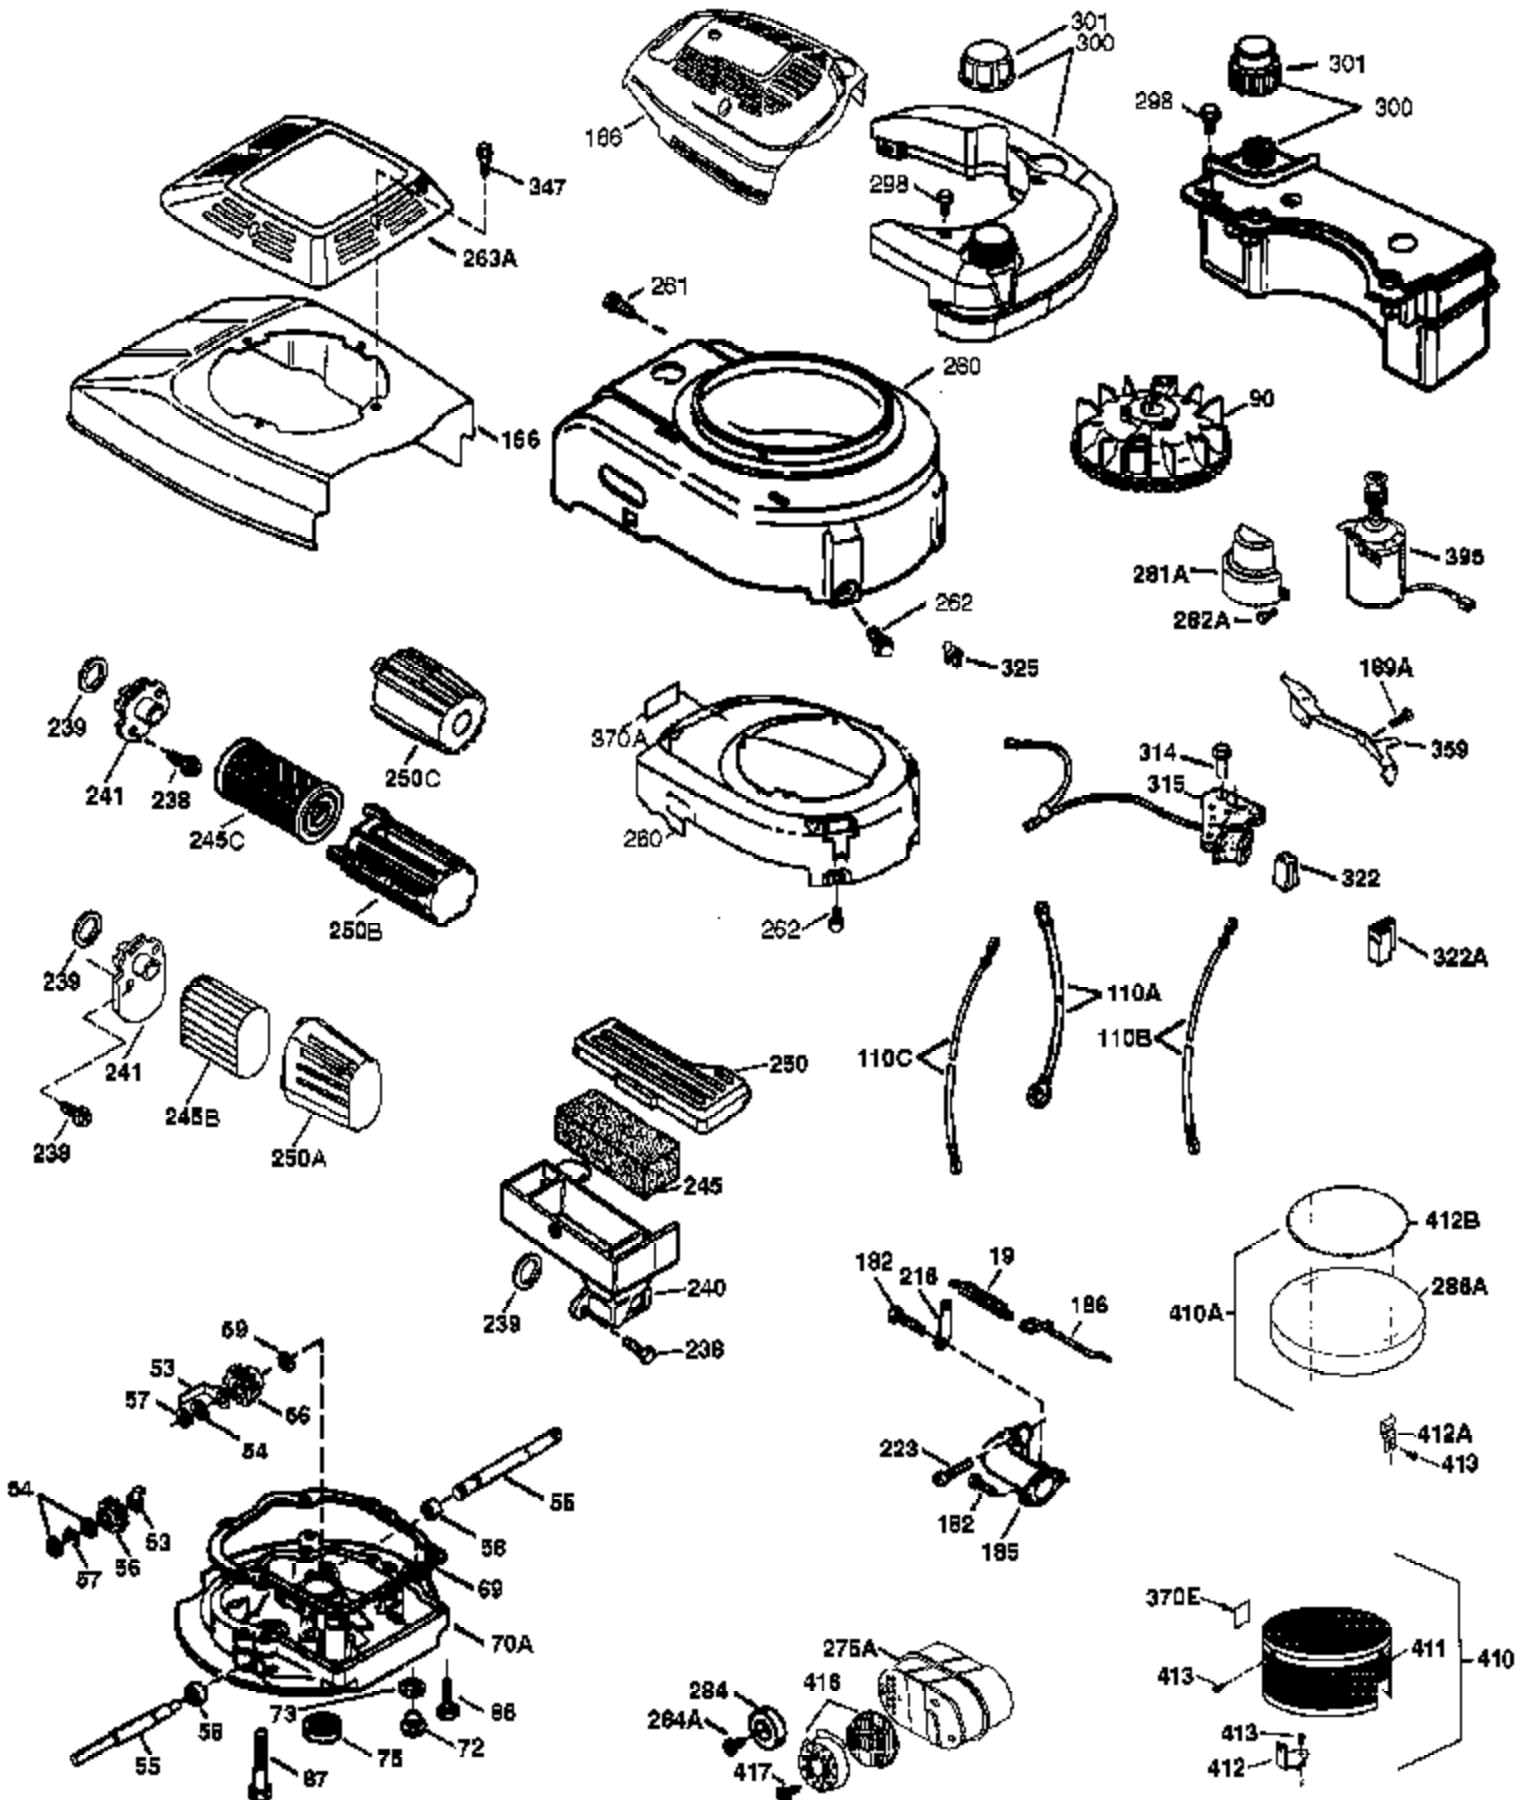

Ref #	Part Number	Qty	Description
19	37329	1	Extension Spring
41	40025	1	Piston & Pin Ass'y. (Std.) (Incl. 43)
41	40026	1	Piston & Pin Ass'y. (.010" OS) (Incl. 43)
69	35261	1	* Mounting Flange Gasket
72	36083	1	Oil Drain Plug
75	27897	1	Oil Seal
86	650488	6	Screw, 1/4-20 x 1-1/4"
90	611213	1	Flywheel
182	6201	2	Screw, 1/4-28 x 7/8"
185	36785	1	Intake Pipe
186	36255	1	Governor Link
223	650451	2	Screw, 1/4-20 x 1"
238	650932	2	Screw, 10-32 x 49/64"
239	34338	1	* Air Cleaner Gasket
241	36919	1	Air Cleaner Collar
245	36905	1	Air Cleaner Filter
250	36920	1	Air Cleaner Cover
260	36980	1	Blower Housing
261	30200	2	Screw, 10-24 x 9/16"
262	650831	2	Screw, 1/4-20 x 1/2"
263A	37345	1	Starter Grill
298	28763	2	Screw, 10-32 x 35/64"
300	36916	1	Fuel Tank (Incl. 292 & 301)
301	36246	1	Fuel Cap
347	651038	1	Screw, 10-32 x 27/32"
370A	36261	2	Lubrication Decal
370E	34387	1	Air Cleaner Decal
416	36085	1	Spark Arrestor Kit (Incl. 417)(Optional)
417	650821	1	Screw, 10-32 x 1/2" (Optional)
900	0	1	Replacement Engine 750848A (Not Available In California) order from 71-999
900	0	1	Replacement Short Block 750837A, order from 71-999