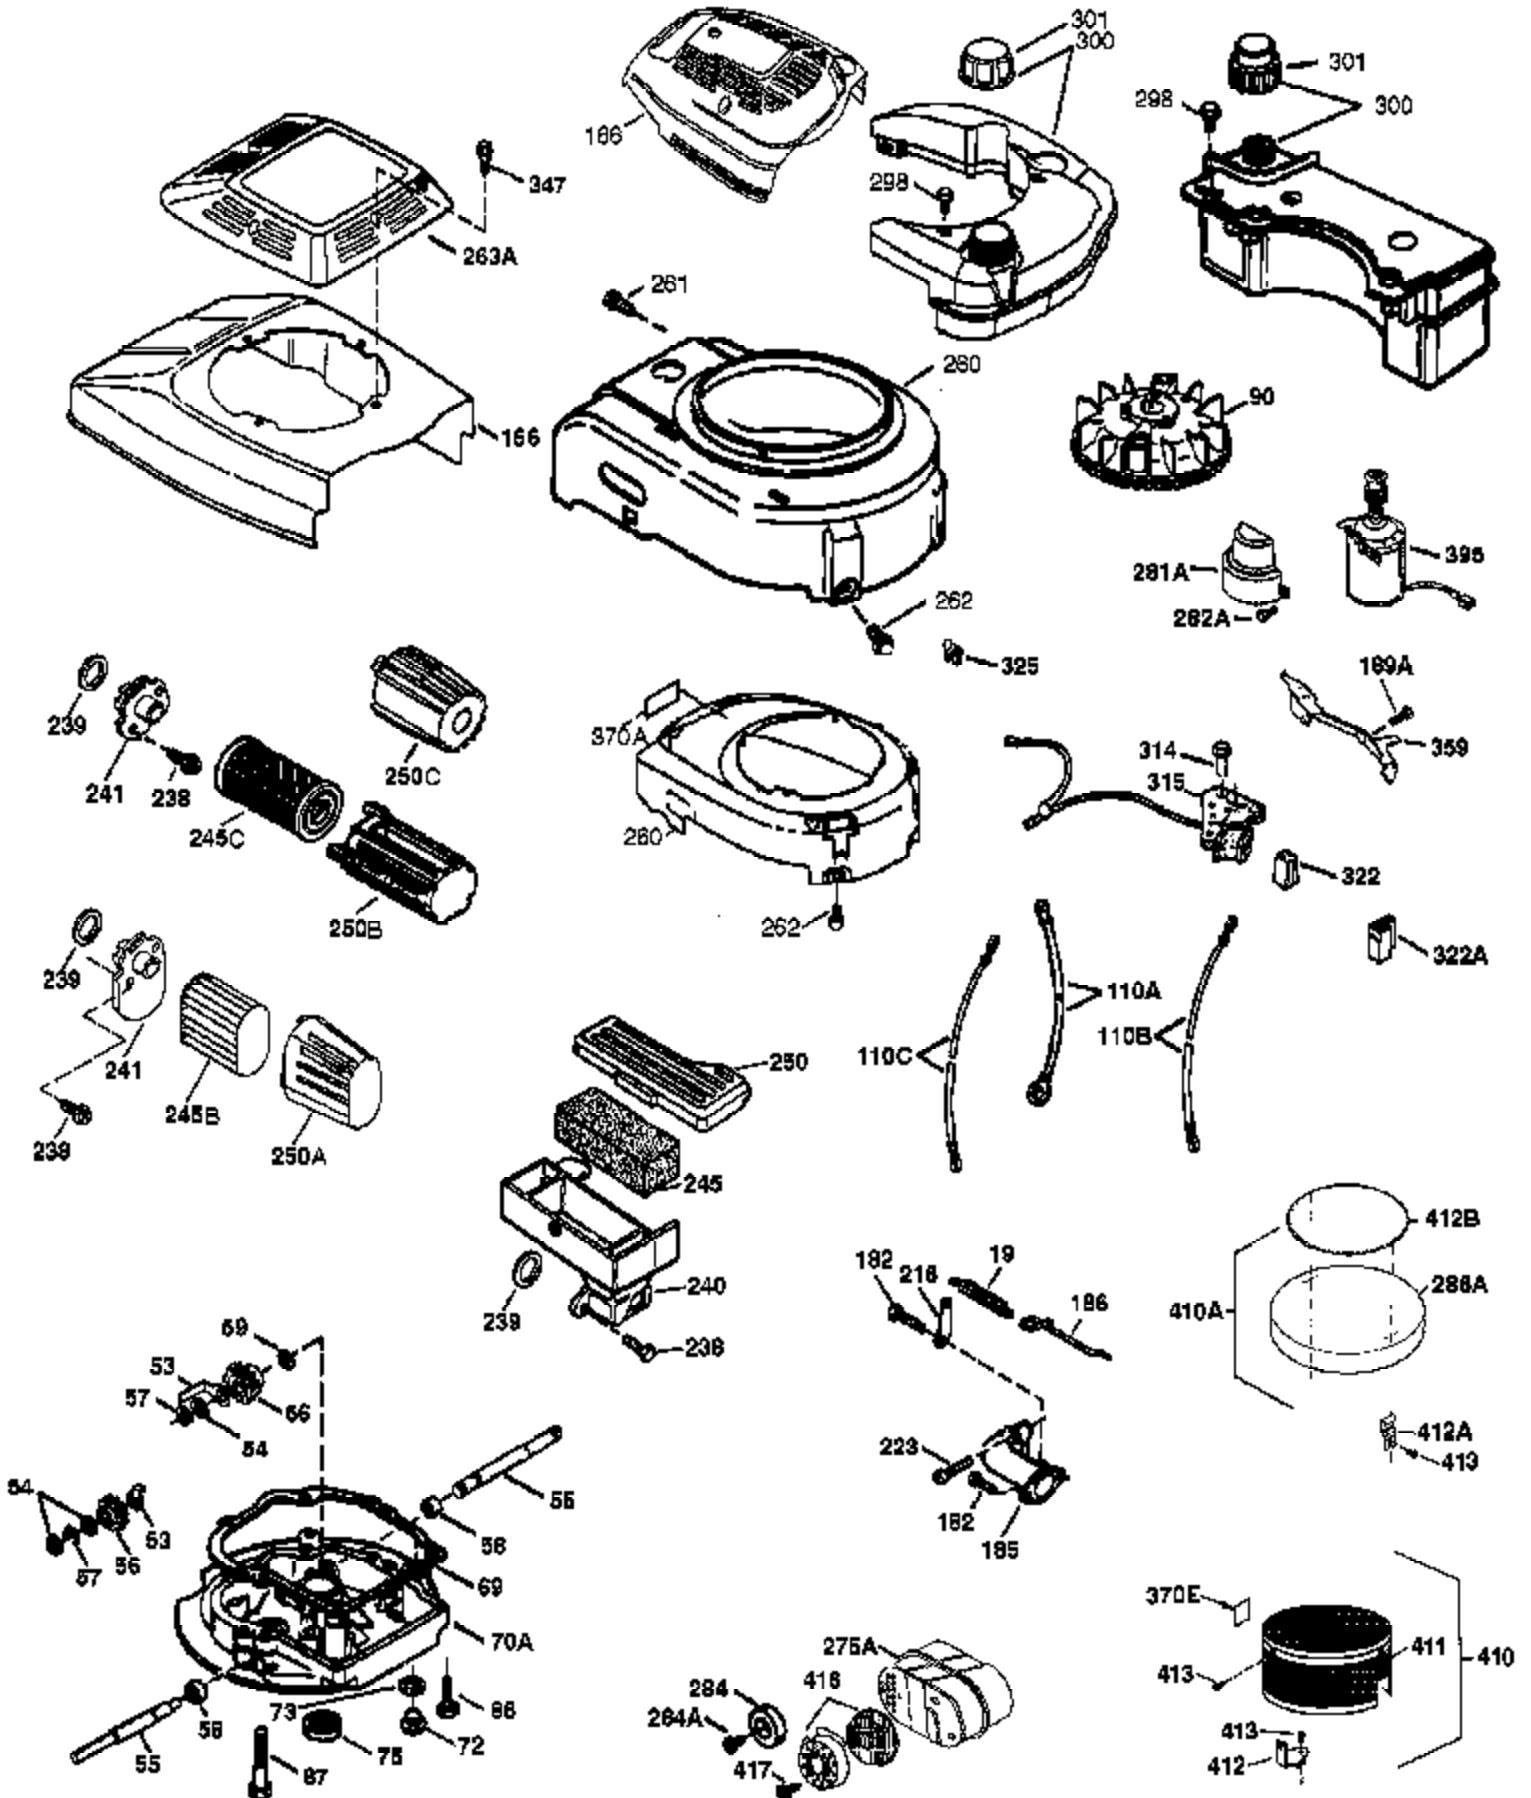

Ref #	Part Number	Qty	Description
19	36281	1	Extension Spring
41	40025	1	Piston & Pin Ass'y. (Std.) (Incl. 43)
41	40026	1	Piston & Pin Ass'y. (.010" OS) (Incl. 43)
69	35261	1	* Mounting Flange Gasket
72	30572	1	Oil Drain Plug (Incl. 73)
73	28833	1	Drain Plug Gasket
75	27897	1	Oil Seal
86	650488	6	Screw, 1/4-20 x 1-1/4"
90	611112	1	Flywheel
182	6201	2	Screw, 1/4-28 x 7/8"
185	36785	1	Intake Pipe
186	32653	1	Governor Link
216	33086	1	R.P.M. Adjusting Lever
223	650451	2	Screw, 1/4-20 x 1"
238	650932	2	Screw, 10-32 x 49/64"
239	34338	1	* Air Cleaner Gasket
241	36919	1	Air Cleaner Collar
245	36905	1	Air Cleaner Filter
250	36920	1	Air Cleaner Cover
260	36980	1	Blower Housing
261	30200	2	Screw, 10-24 x 9/16"
262	650831	2	Screw, 1/4-20 x 1/2"
263A	37184	1	Starter Grill
298	28763	2	Screw, 10-32 x 35/64"
300	36916	1	Fuel Tank (Incl. 292 & 301)
301	36246	1	Fuel Cap
325	37152	1	Spring Clip
347	651038	1	Screw, 10-32 x 51/64"
355	590701	1	Starter Handle
370A	36261	2	Lubrication Decal
416	36085	1	Spark Arrestor Kit (Incl. 417)(Optional)
417	650821	1	Screw, 10-32 x 1/2" (Optional)
900	750808D		Replacement Engine (Not Available in California) order from 71-999
900	750832B	1	Replacement S/B order from 71-999