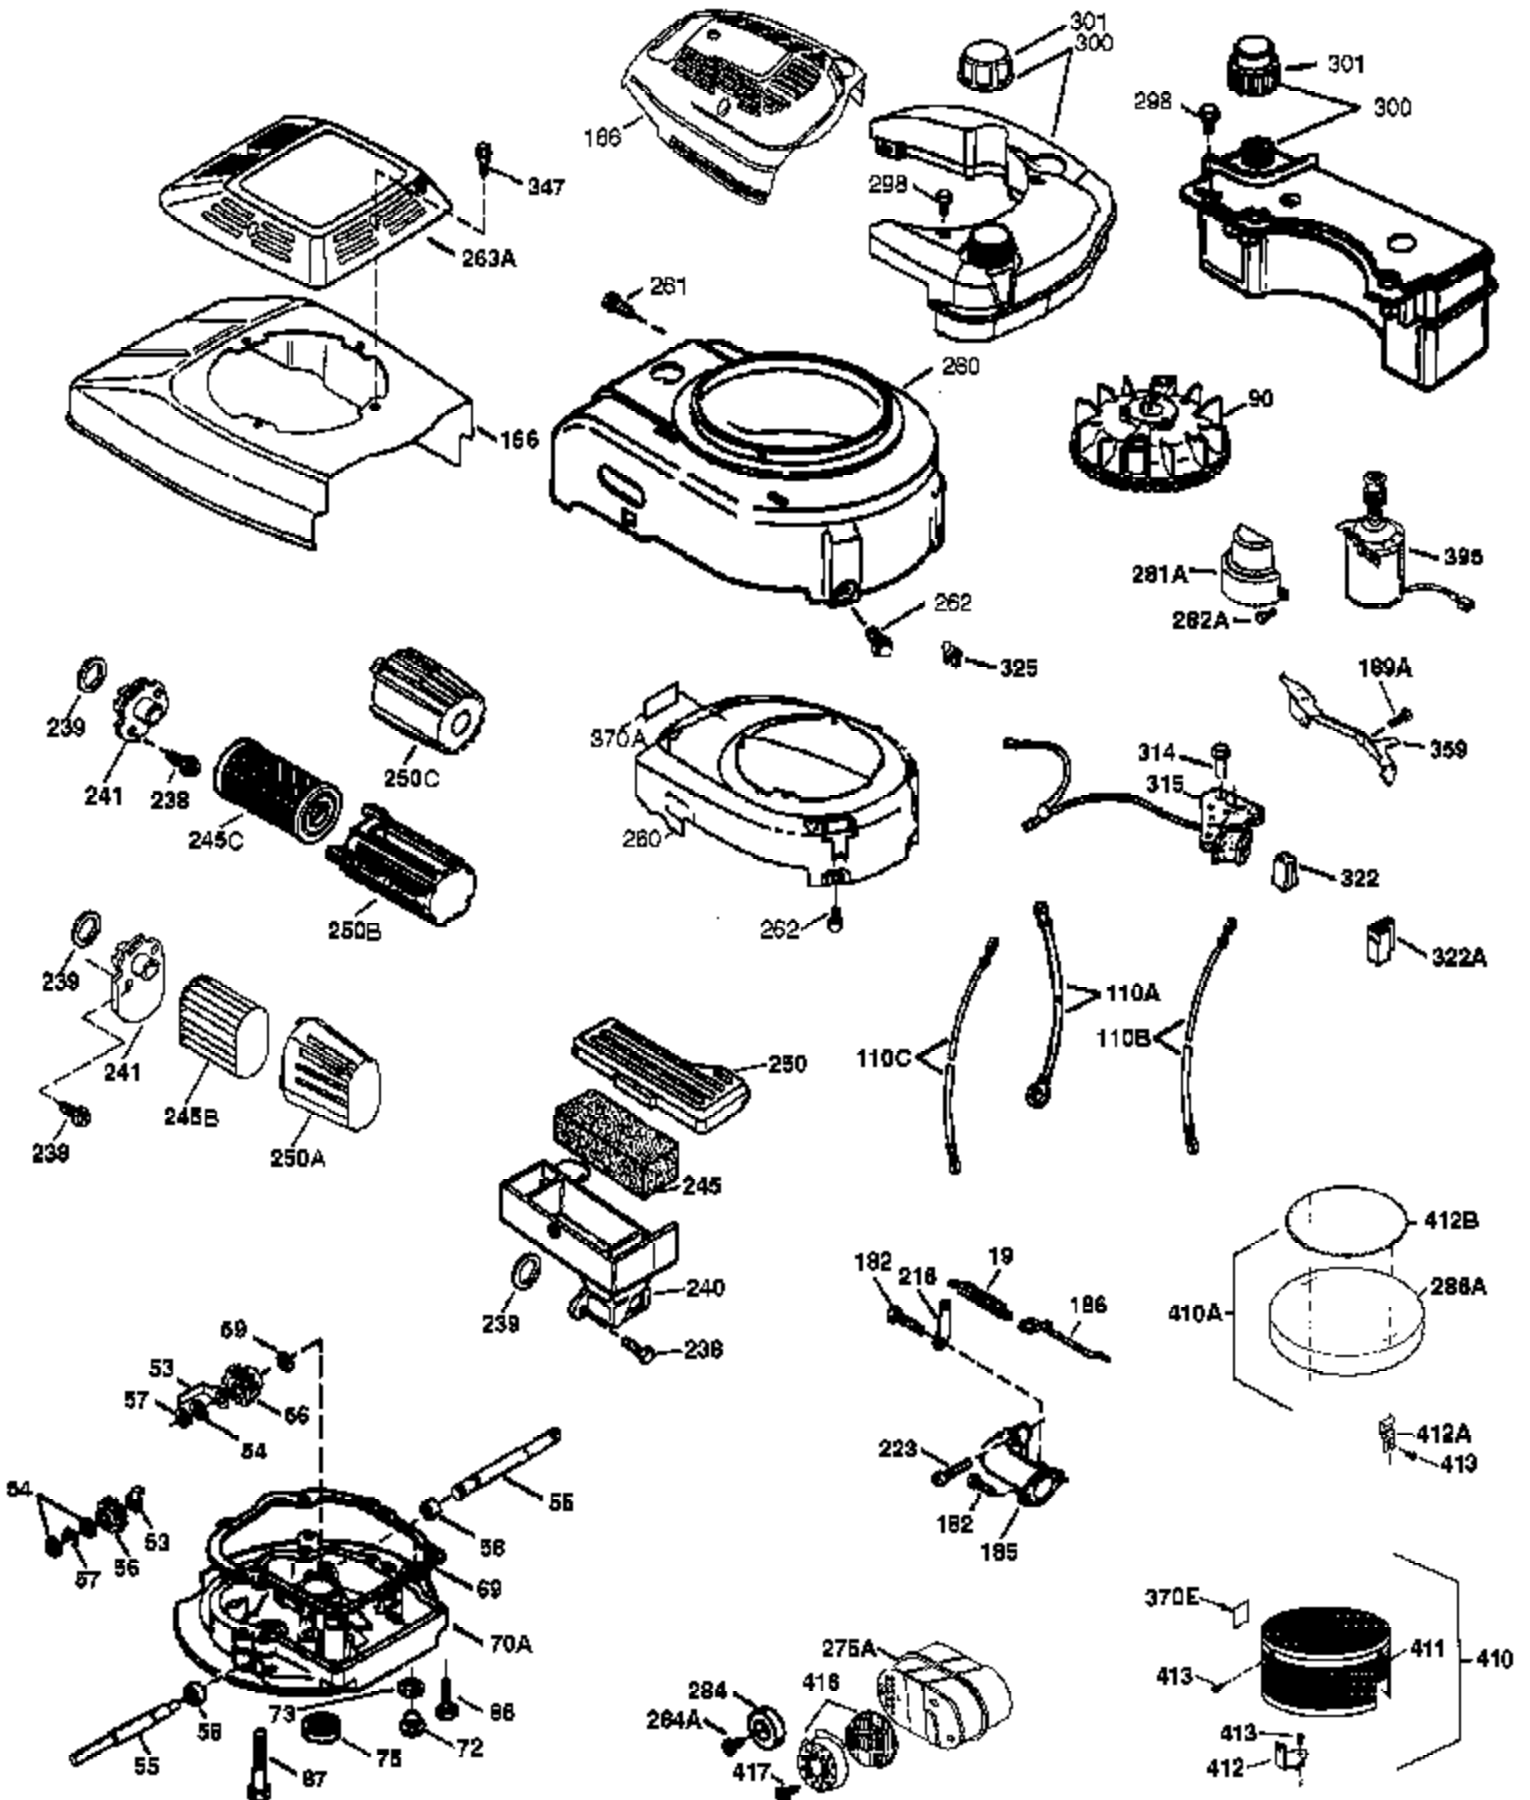

Engine Parts List #2

Ref #	Part Number	Qty	Description
19	36796	1	Extension Spring
41	40025	1	Piston & Pin Ass'y. (Std.) (Incl. 43)
41	40026	1	Piston & Pin Ass'y. (.010" OS) (Incl. 43)
53	31745	1	Tang Washer
54	31747	1	Flat Washer
55	31748	1	PTO Shaft
56	33401	1	R H Worm Gear
57	31749	1	Retainer Ring
58	31744	1	Oil Seal
59	31787	1	Thrust Washer
69	35261	1	* Mounting Flange Gasket
72	36083	1	Oil Drain Plug
75	26208	1	Oil Seal
86	650488	6	Screw, 1/4-20 x 1-1/4"
90	611112	1	Flywheel
182	6201	2	Screw, 1/4-28 x 7/8"
185	36785	1	Intake Pipe
186	36255	1	Governor Link
223	650451	2	Screw, 1/4-20 x 1"
238	650806	2	Screw, 10-32 x 5/8"
239	34338	1	* Air Cleaner Gasket
240	36743	1	Air Cleaner Body
245	36745	1	Air Cleaner Filter
250	36744	1	Air Cleaner Cover
260	37189	1	Blower Housing
261	30200	2	Screw, 10-24 x 9/16"
262	650831	2	Screw, 1/4-20 x 1/2"
298	28763	3	Screw, 10-32 x 35/64"
300	36757	1	Fuel Tank (Incl. 292 & 301)
301	35355	1	Fuel Cap
370A	36261	1	Lubrication Decal
416	36085	1	Spark Arrestor Kit (Incl. 417)(Optional)
417	650821	1	Screw, 10-32 x 1/2" (Optional)