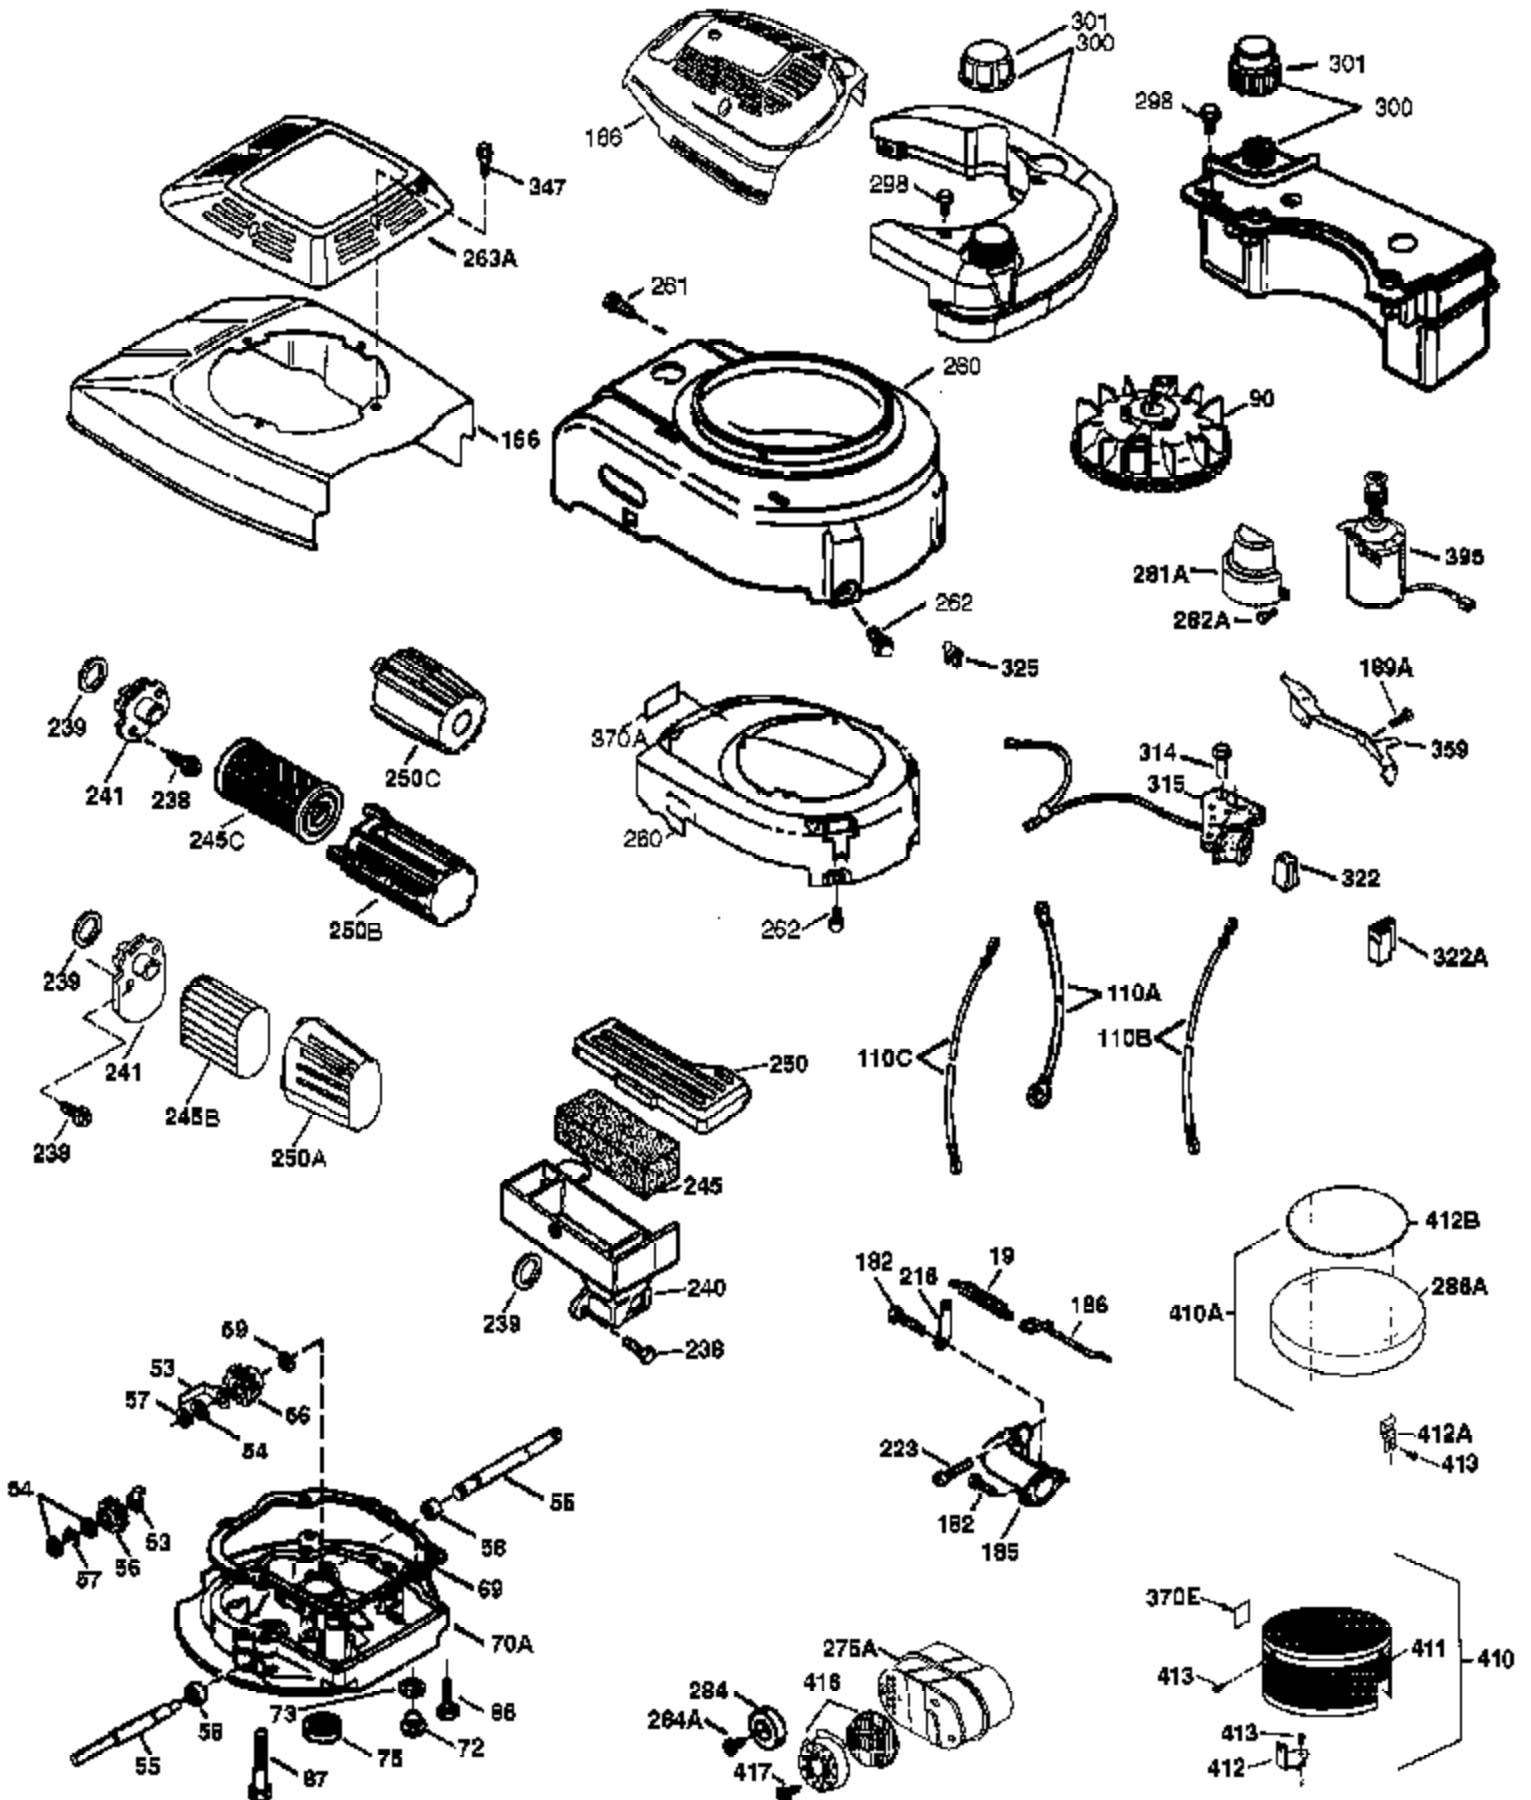

Ref #	Part Number	Qty	Description
19	36281	1	Extension Spring
41	40025	1	Piston & Pin Ass'y. (Std.) (Incl. 43)
41	40026	1	Piston & Pin Ass'y. (.010" OS) (Incl. 43)
69	35261	1	* Mounting Flange Gasket
72	36083	1	Oil Drain Plug
75	27897	1	Oil Seal
86	650488	6	Screw, 1/4-20 x 1-1/4"
90	611213	1	Flywheel
182	6201	2	Screw, 1/4-28 x 7/8"
185	36785	1	Intake Pipe
186	34337	1	Governor Link
223	650451	2	Screw, 1/4-20 x 1"
238	650806	2	Screw, 10-32 x 1/2"
239	34338	1	* Air Cleaner Gasket
240	37115	1	Air Cleaner Body (Incl. 239)
245	37116	1	Air Cleaner Filter
250	37118	1	Air Cleaner Cover
260	36800	1	Blower Housing
261	30200	2	Screw, 10-24 x 9/16"
262	650831	2	Screw, 1/4-20 x 1/2"
263A	36758	1	Starter Grill
298	28763	3	Screw, 10-32 x 35/64"
300	36757	1	Fuel Tank (Incl. 292 & 301)
301	35650	1	Fuel Cap
370A	36261	1	Lubrication Decal
416	36085	1	Spark Arrestor Kit (Incl. 417)(Optional)
417	650821	1	Screw, 10-32 x 1/2" (Optional)