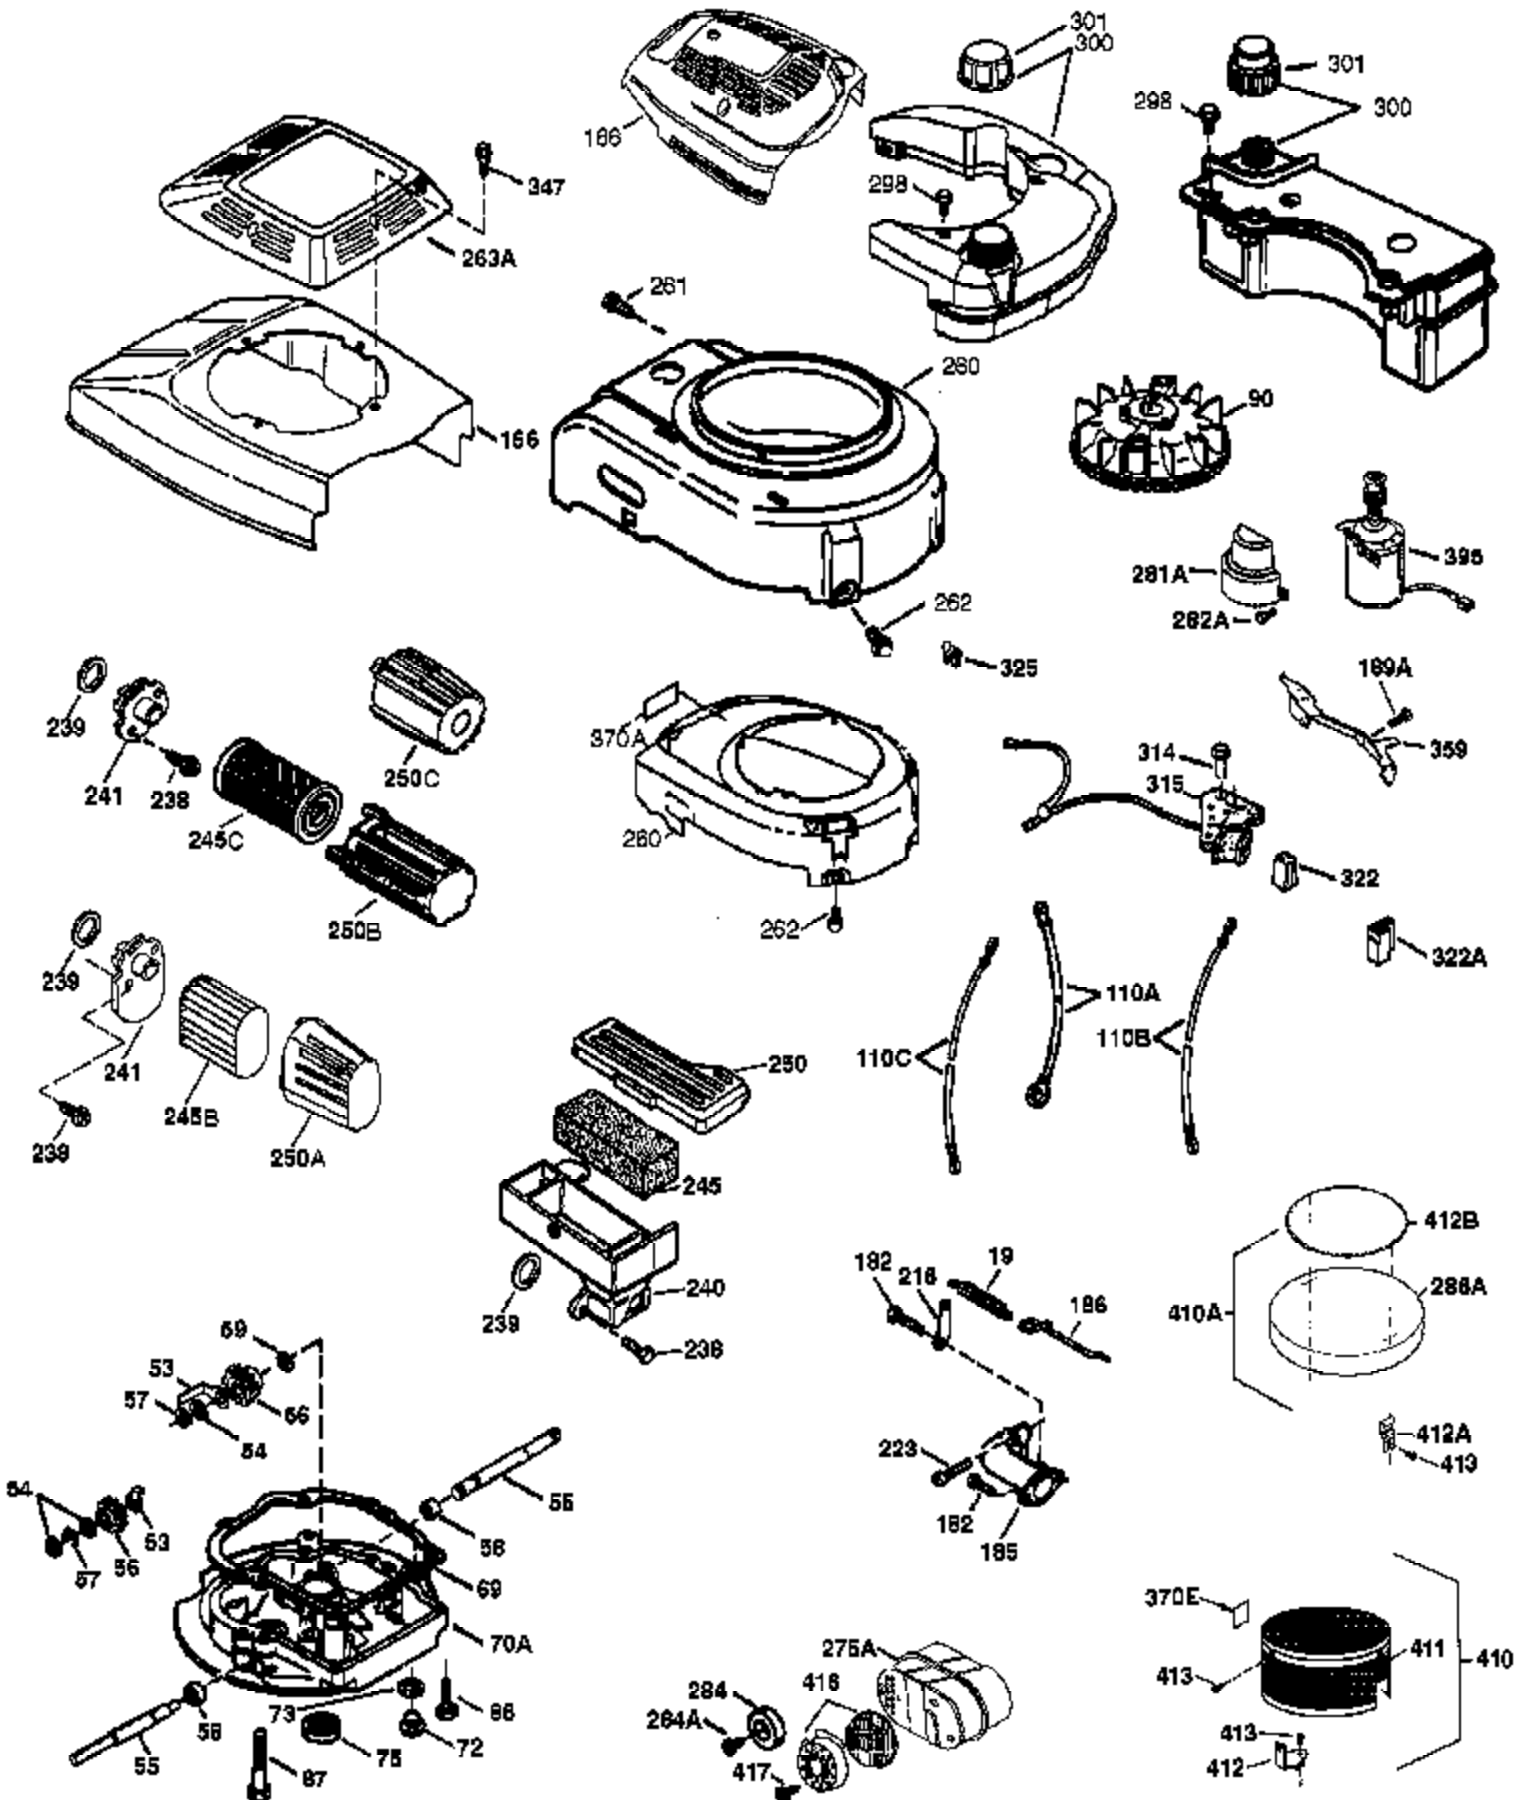

Ref #	Part Number	Qty	Description
19	36281	1	Extension Spring
41	40025	1	Piston & Pin Ass'y. (Std.) (Incl. 43)
41	40026	1	Piston & Pin Ass'y. (.010" OS) (Incl. 43)
69	35261	1	* Mounting Flange Gasket
72	36083	1	Oil Drain Plug
75	27897	1	Oil Seal
86	650488	6	Screw, 1/4-20 x 1-1/4"
90	611112	1	Flywheel
182	6201	2	Screw, 1/4-28 x 7/8"
185	36785	1	Intake Pipe
186	32653	1	Governor Link
216	33086	1	R.P.M. Adjusting Lever
223	650451	2	Screw, 1/4-20 x 1"
238	650806	2	Screw, 10-32 x 5/8"
239	34338	1	* Air Cleaner Gasket
240	36743	1	Air Cleaner Body
245	36745	1	Air Cleaner Filter
250	36744	1	Air Cleaner Cover
260	37189	1	Blower Housing
261	30200	2	Screw, 10-24 x 9/16"
262	650831	2	Screw, 1/4-20 x 1/2"
275A	36838	1	Spark Arrestor Muffler (Optional) (Incl. 284,284A,416,417)
284A	650983	1	Screw, 8-32 x 1/2" (Optional)
284	36663	1	Muffler Deflector (Incl. 284A)(Optional)
298	28763	3	Screw, 10-32 x 35/64"
300	36757	1	Fuel Tank (Incl. 292 & 301)
301	35355	1	Fuel Cap
370A	36261	1	Lubrication Decal
416	36085	1	Spark Arrestor Kit (Incl. 417)(Optional)
417	650983	1	Screw, 8-32 x 1/2" (Optional)