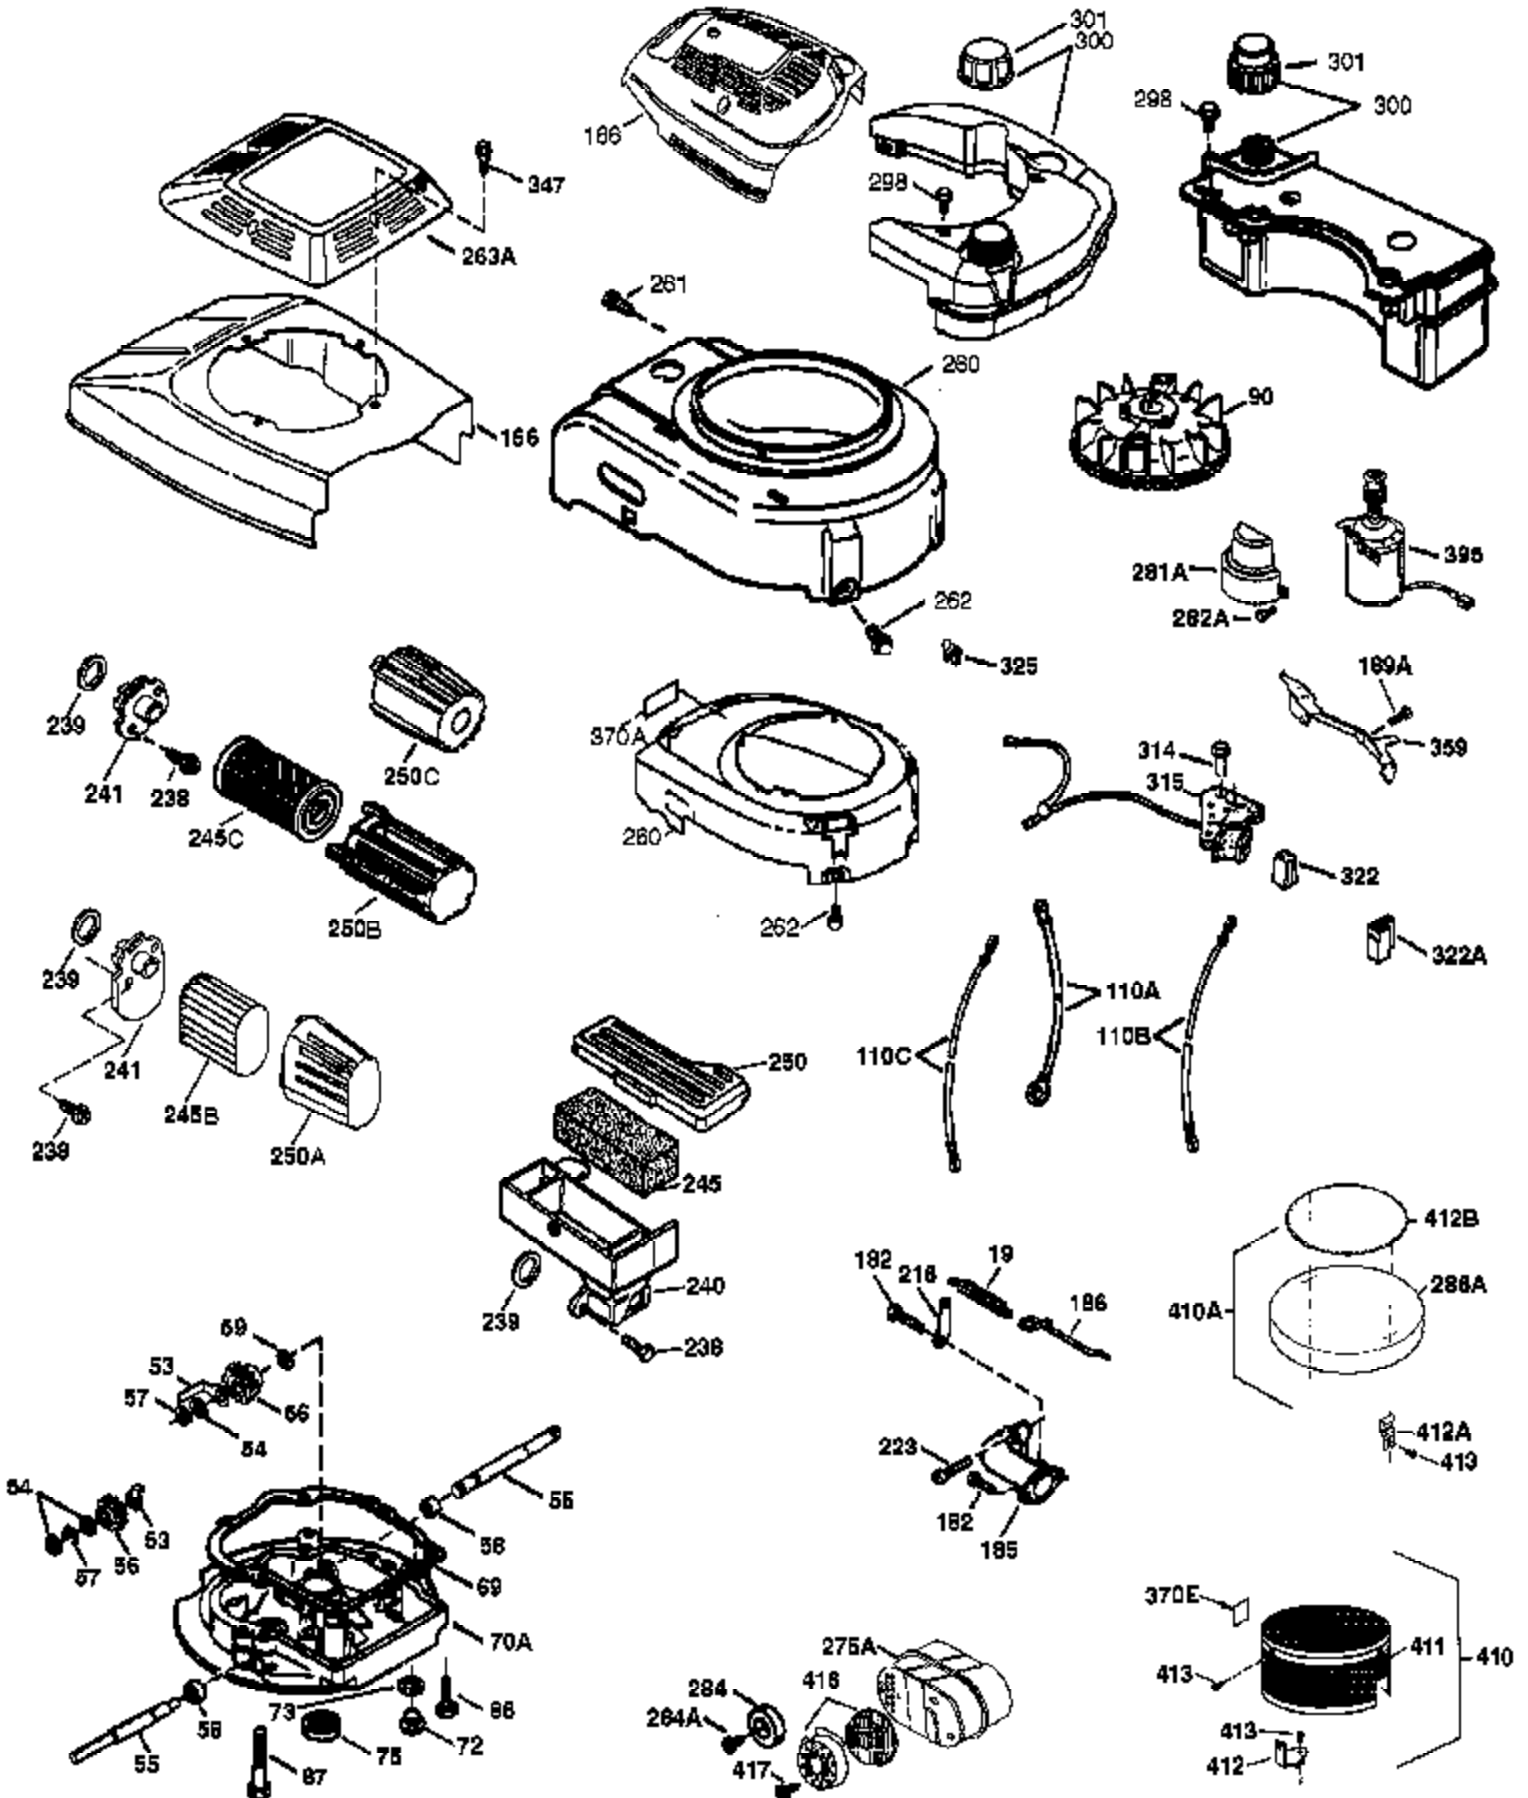

Ref #	Part Number	Qty	Description
19	36281	1	Extension Spring
41	36070	1	Piston & Pin Ass'y. (Std.) (Incl. 43)
41	36071	1	Piston & Pin Ass'y. (.010" OS) (Incl. 43)
69	37797	1	Mounting Flange Gasket
72	30572	1	Oil Drain Plug (Incl. 73)
73	28833	1	Drain Plug Gasket
75	27897	1	Oil Seal
86	650488	6	Screw, 1/4-20 x 1-1/4"
90	611213	1	Flywheel
182	6201	2	Screw, 1/4-28 x 7/8"
185	36785	1	Intake Pipe
186	34337	1	Governor Link
223	650451	2	Screw, 1/4-20 x 1"
238	650806	2	Screw, 10-32 x 1/2"
239	34338	1	* Air Cleaner Gasket
240	36743	1	Air Cleaner Body (Incl. 239)
245	36745	1	Air Cleaner Filter
250	36744	1	Air Cleaner Cover
260	37189	1	Blower Housing
261	30200	2	Screw, 10-24 x 9/16"
262	650831	2	Screw, 1/4-20 x 1/2"
284	36663	1	Muffler Deflector (Incl. 284A)
284A	650983	1	Screw, 8-32 x 1/2"
298	28763	3	Screw, 10-32 x 35/64"
300	36757	1	Fuel Tank (Incl. 292 & 301)
301	36246	1	Fuel Cap
370A	36261	1	Lubrication Decal
410	730574	1	Debris Screen Kit (Incl. 411,412,413)
411	35596	1	Debris Screen
412	35597	3	Debris Screen Bracket
413	650910	6	Screw, 8-32 x 1/4"
416	36085	1	Spark Arrestor Kit (Incl. 417)
417	650983	1	Screw, 8-32 x 1/2"