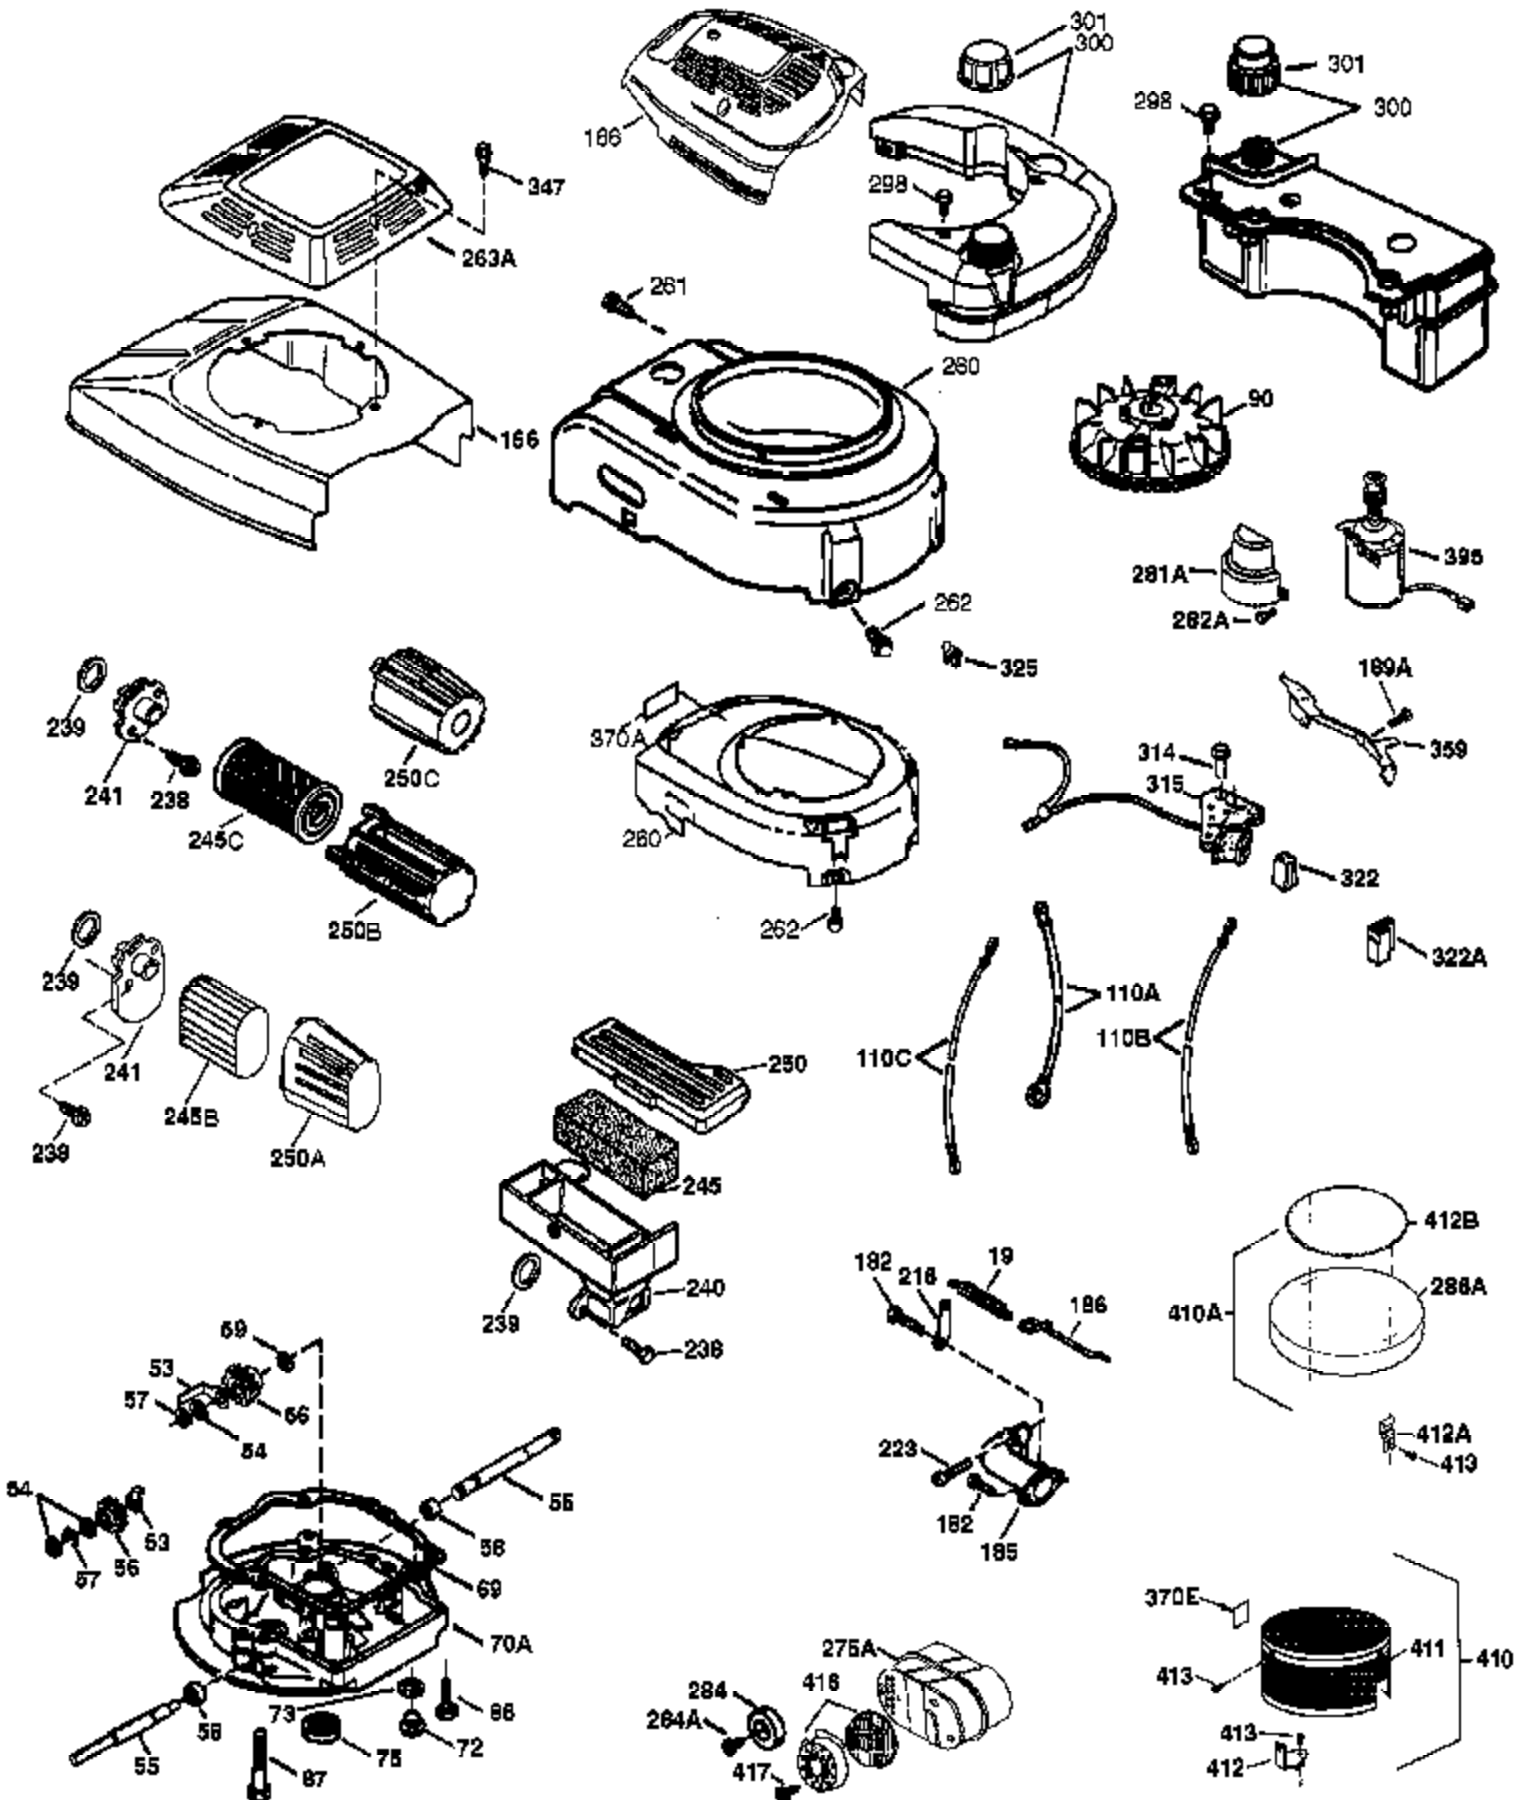

Engine Parts List #2

Ref #	Part Number	Qty	Description
19	36281	1	Extension Spring
41	36070	1	Piston & Pin Ass'y. (Std.) (Incl. 43)
41	36071	1	Piston & Pin Ass'y. (.010" OS) (Incl. 43)
69	35261	1	* Mounting Flange Gasket
72	36083	1	Oil Drain Plug
75	27897	1	Oil Seal
86	650488	6	Screw, 1/4-20 x 1-1/4"
90	611112	1	Flywheel
182	6201	2	Screw, 1/4-28 x 7/8"
185	36785	1	Intake Pipe
186	32653	1	Governor Link
216	33086	1	R.P.M. Adjusting Lever
223	650451	2	Screw, 1/4-20 x 1"
238	650932	2	Screw, 10-32 x 49/64"
239	34338	1	* Air Cleaner Gasket
241	35797	1	Air Cleaner Collar
245	35066	1	Air Cleaner Filter
250	35065	1	Air Cleaner Cover
260	36980	1	Blower Housing
261	30200	2	Screw, 10-24 x 9/16"
262	650831	2	Screw, 1/4-20 x 1/2"
298	28763	3	Screw, 10-32 x 35/64"
300	36916	1	Fuel Tank (Incl. 292 & 301)
301	36246	1	Fuel Cap
370A	36261	2	Lubrication Decal
416	36085	1	Spark Arrestor Kit (Incl. 417)(Optional)
417	650821	1	Screw, 10-32 x 1/2" (Optional)
900	750821C	1	Replacement Engine (Not Available in California) order from 71-999
900	750795C	1	Replacement S/B order from 71-999