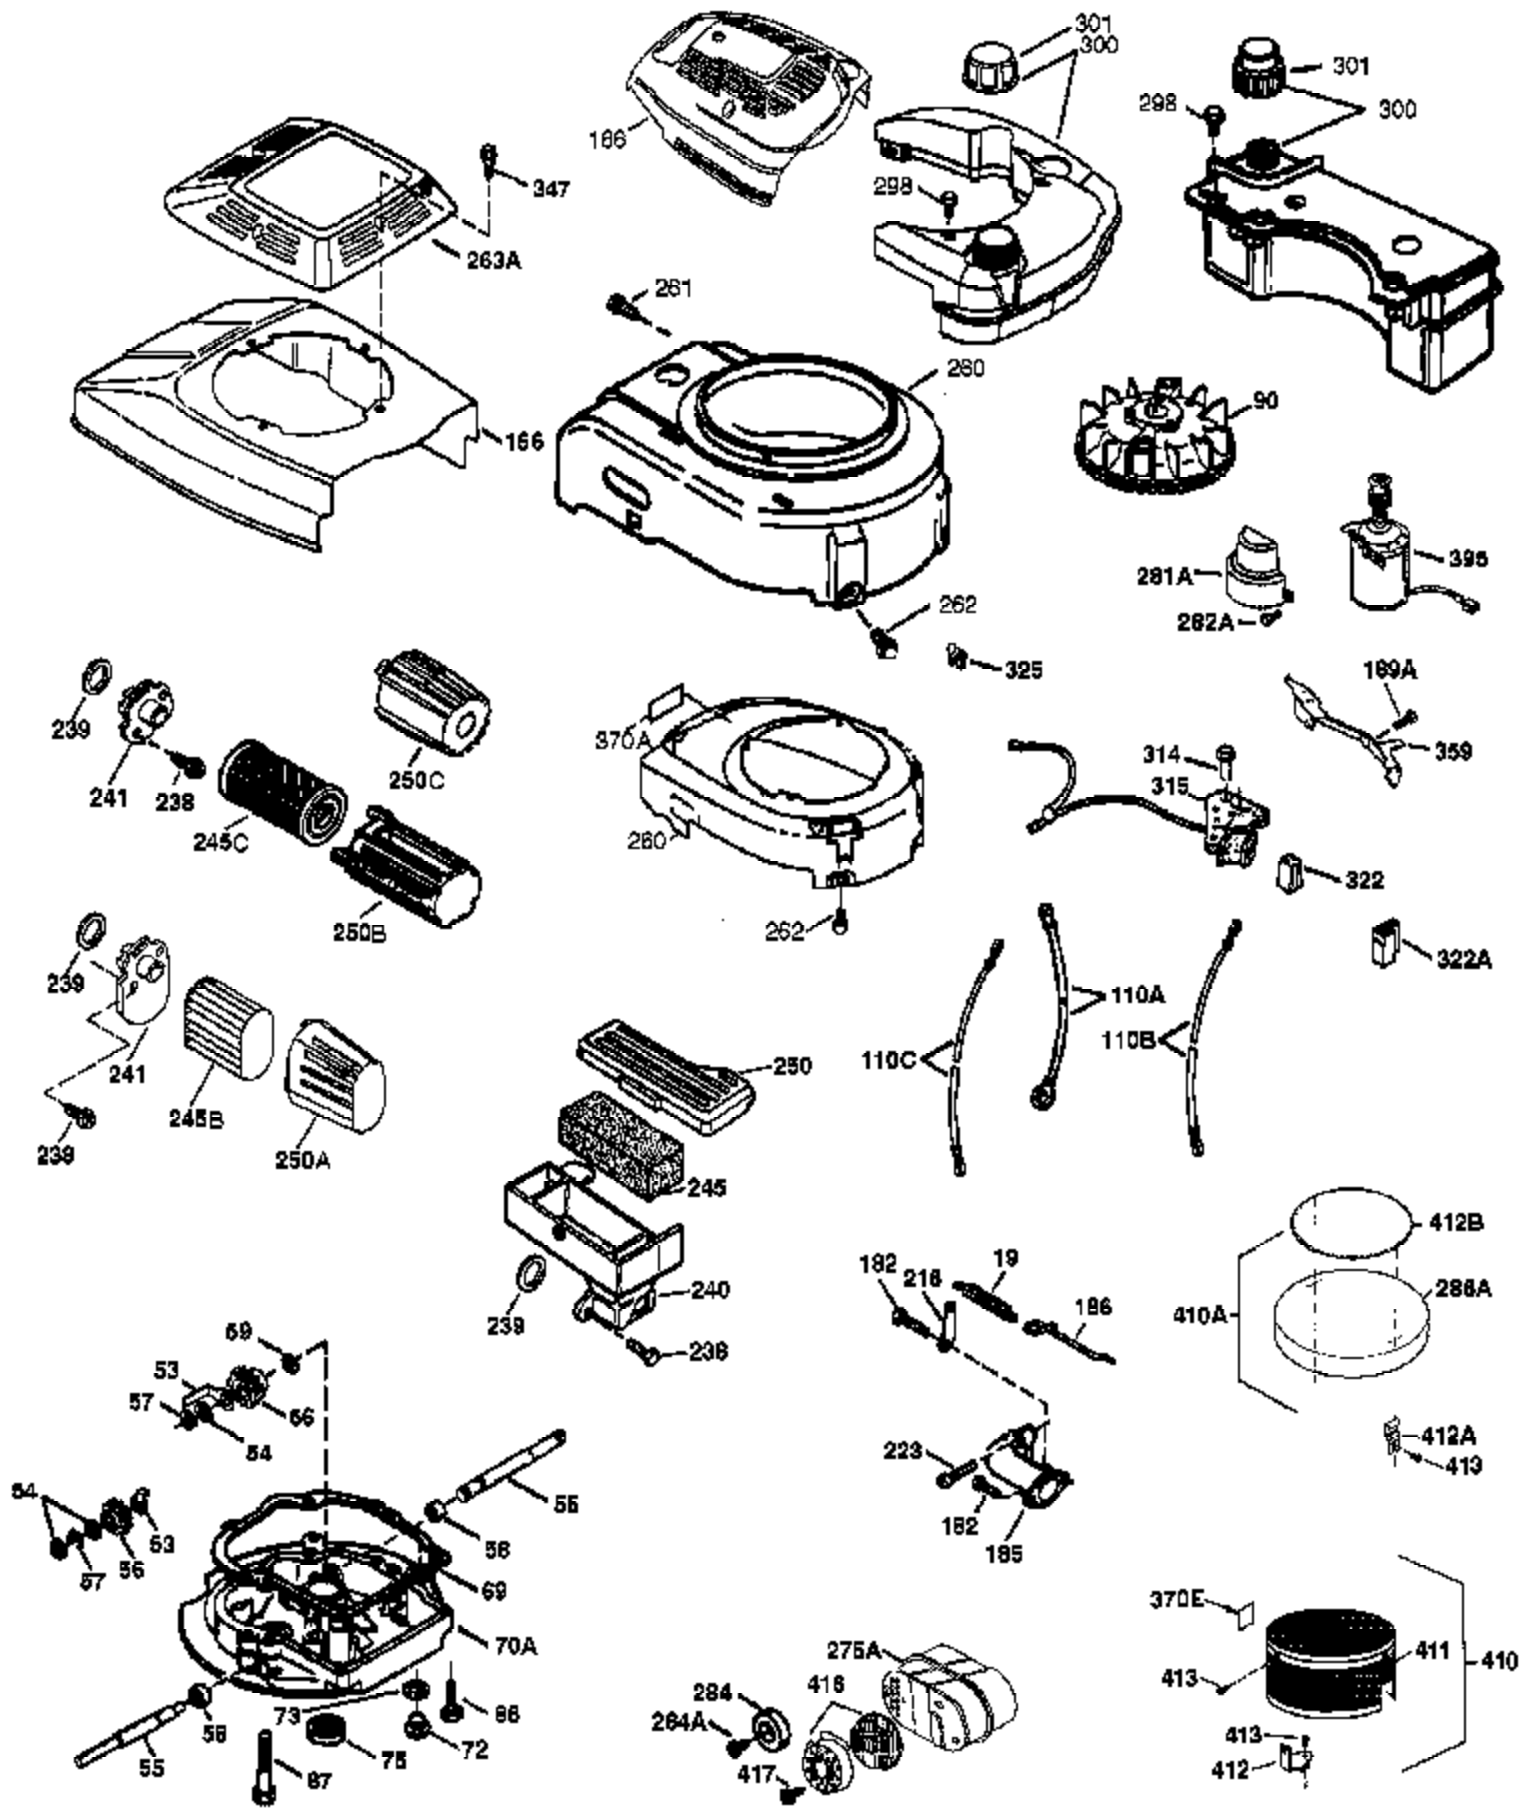

Engine Parts List #2

Ref #	Part Number	Qty	Description
19	36281	1	Extension Spring
41	36070	1	Piston & Pin Ass'y. (Std.) (Incl. 43)
41	36071	1	Piston & Pin Ass'y. (.010" OS) (Incl. 43)
69	35261	1	* Mounting Flange Gasket
72	36083	1	Oil Drain Plug
75	27897	1	Oil Seal
86	650488	6	Screw, 1/4-20 x 1-1/4"
90	611112	1	Flywheel
182	6201	2	Screw, 1/4-28 x 7/8"
185	36785	1	Intake Pipe
186	32653	1	Governor Link
216	33086	1	Speed Adjustment Lever
223	650451	2	Screw, 1/4-20 x 1"
238	650932	2	Screw, 10-32 x 49/64"
239	34338	1	* Air Cleaner Gasket
241	36919	1	Air Cleaner Collar
245	36905	1	Air Cleaner Filter
250	37122	1	Air Cleaner Cover
251A	650886	1	Wing Nut
260	36798	1	Blower Housing
261	30200	2	Screw, 10-24 x 9/16"
262	650831	2	Screw, 1/4-20 x 1/2"
300	35586	1	Fuel Tank (Incl. 292 & 301)
301	36246	1	Fuel Cap
370E	34387	1	Screen Decal
370A	36261	1	Lubrication Decal
411	37322	1	Debris Screen (Black)
412	37323	1	Recoil Bracket
413	650910	3	Screw, 8-32 x 1/4"
416	36085	1	Spark Arrestor Kit (Incl. 417)(Optional)
417	650821	1	Screw, 10-32 x 1/2" (Optional)