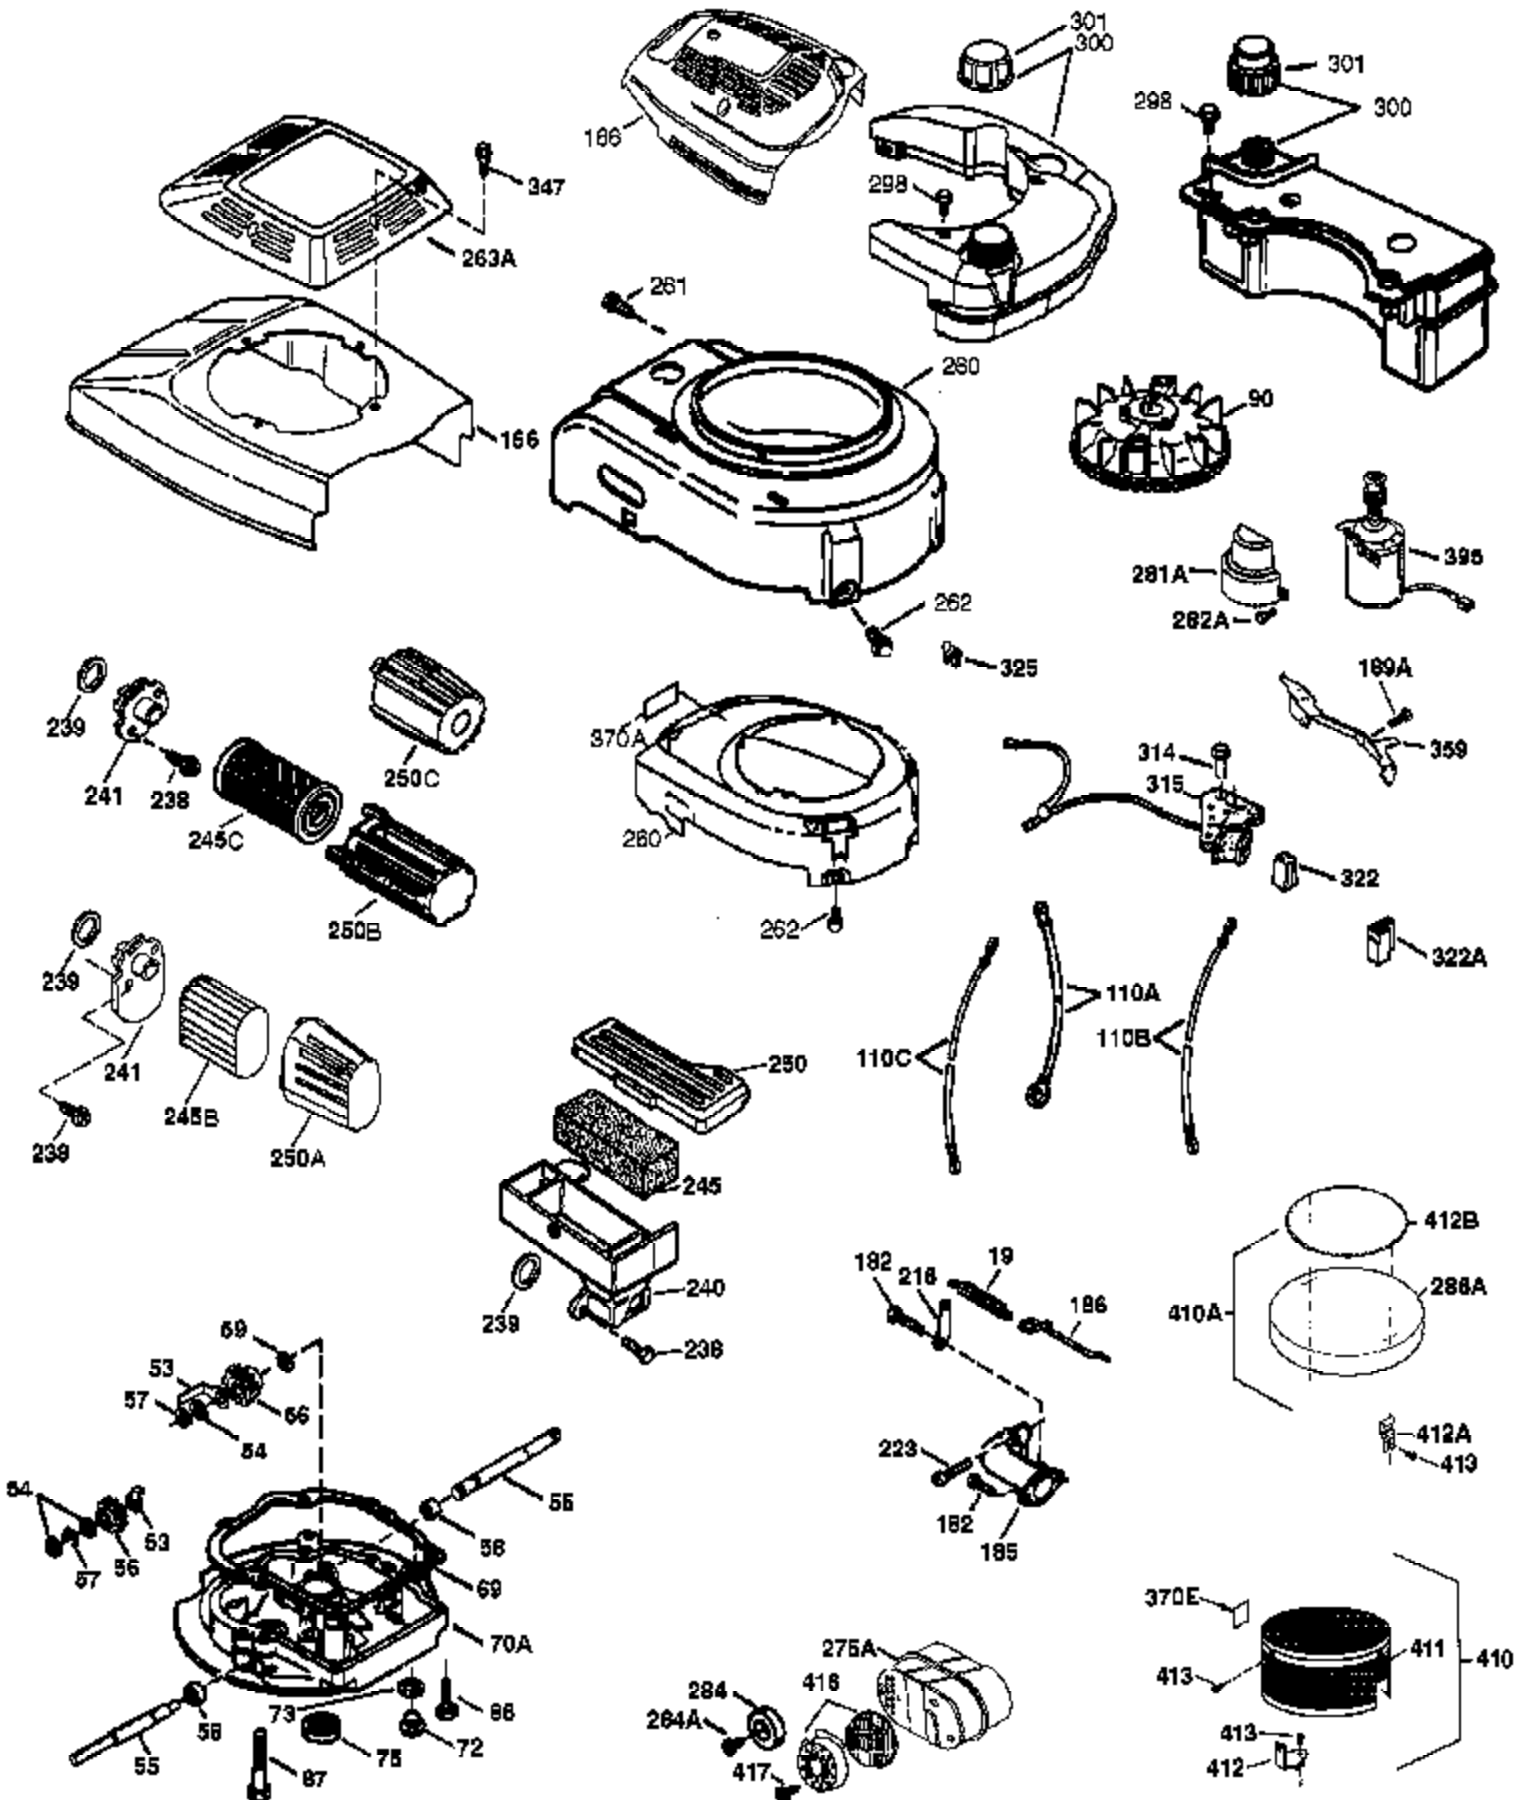

Engine Parts List #2

Ref #	Part Number	Qty	Description
19	37329	1	Extension Spring
41	36070	1	Piston & Pin Ass'y. (Std.) (Incl. 43)
41	36071	1	Piston & Pin Ass'y. (.010" OS) (Incl. 43)
69	35261	1	* Mounting Flange Gasket
72	36083	1	Oil Drain Plug
75	27897	1	Oil Seal
86	650488	6	Screw, 1/4-20 x 1-1/4"
90	611213	1	Flywheel
182	6201	2	Screw, 1/4-28 x 7/8"
185	36785	1	Intake Pipe
186	36255	1	Governor Link
189A	650926	1	Screw, 8-32 x 21/64"
223	650451	2	Screw, 1/4-20 x 1"
238	650932	2	Screw, 10-32 x 49/64"
239	34338	1	* Air Cleaner Gasket
241	36919	1	Air Cleaner Collar
245	36905	1	Air Cleaner Filter
250	36920	1	Air Cleaner Cover
260	37213	1	Blower Housing
261	30200	2	Screw, 10-24 x 9/16"
262	650831	2	Screw, 1/4-20 x 1/2"
263A	0	1	SHROUD - SUPPLIED BY OEM
300	35586	1	Fuel Tank (Incl. 292 & 301)
301	36246	1	Fuel Cap
347	0	1	SHROUD MTG SCREW - SUPPLIED BY OEM
370A	36261	2	Lubrication Decal
370E	0	1	MAINTENANCE DECAL - SUPPLIED BY OEM
416	36085	1	Spark Arrestor Kit (Incl. 417)(Optional)
417	650821	1	Screw, 10-32 x 1/2" (Optional)
900	0		REPLACEMENT ENGINE - 750848A, ORDER FROM 71-999
900	0		REPLACEMENT SHORT BLOCK 750812B, ORDER FROM 71-999