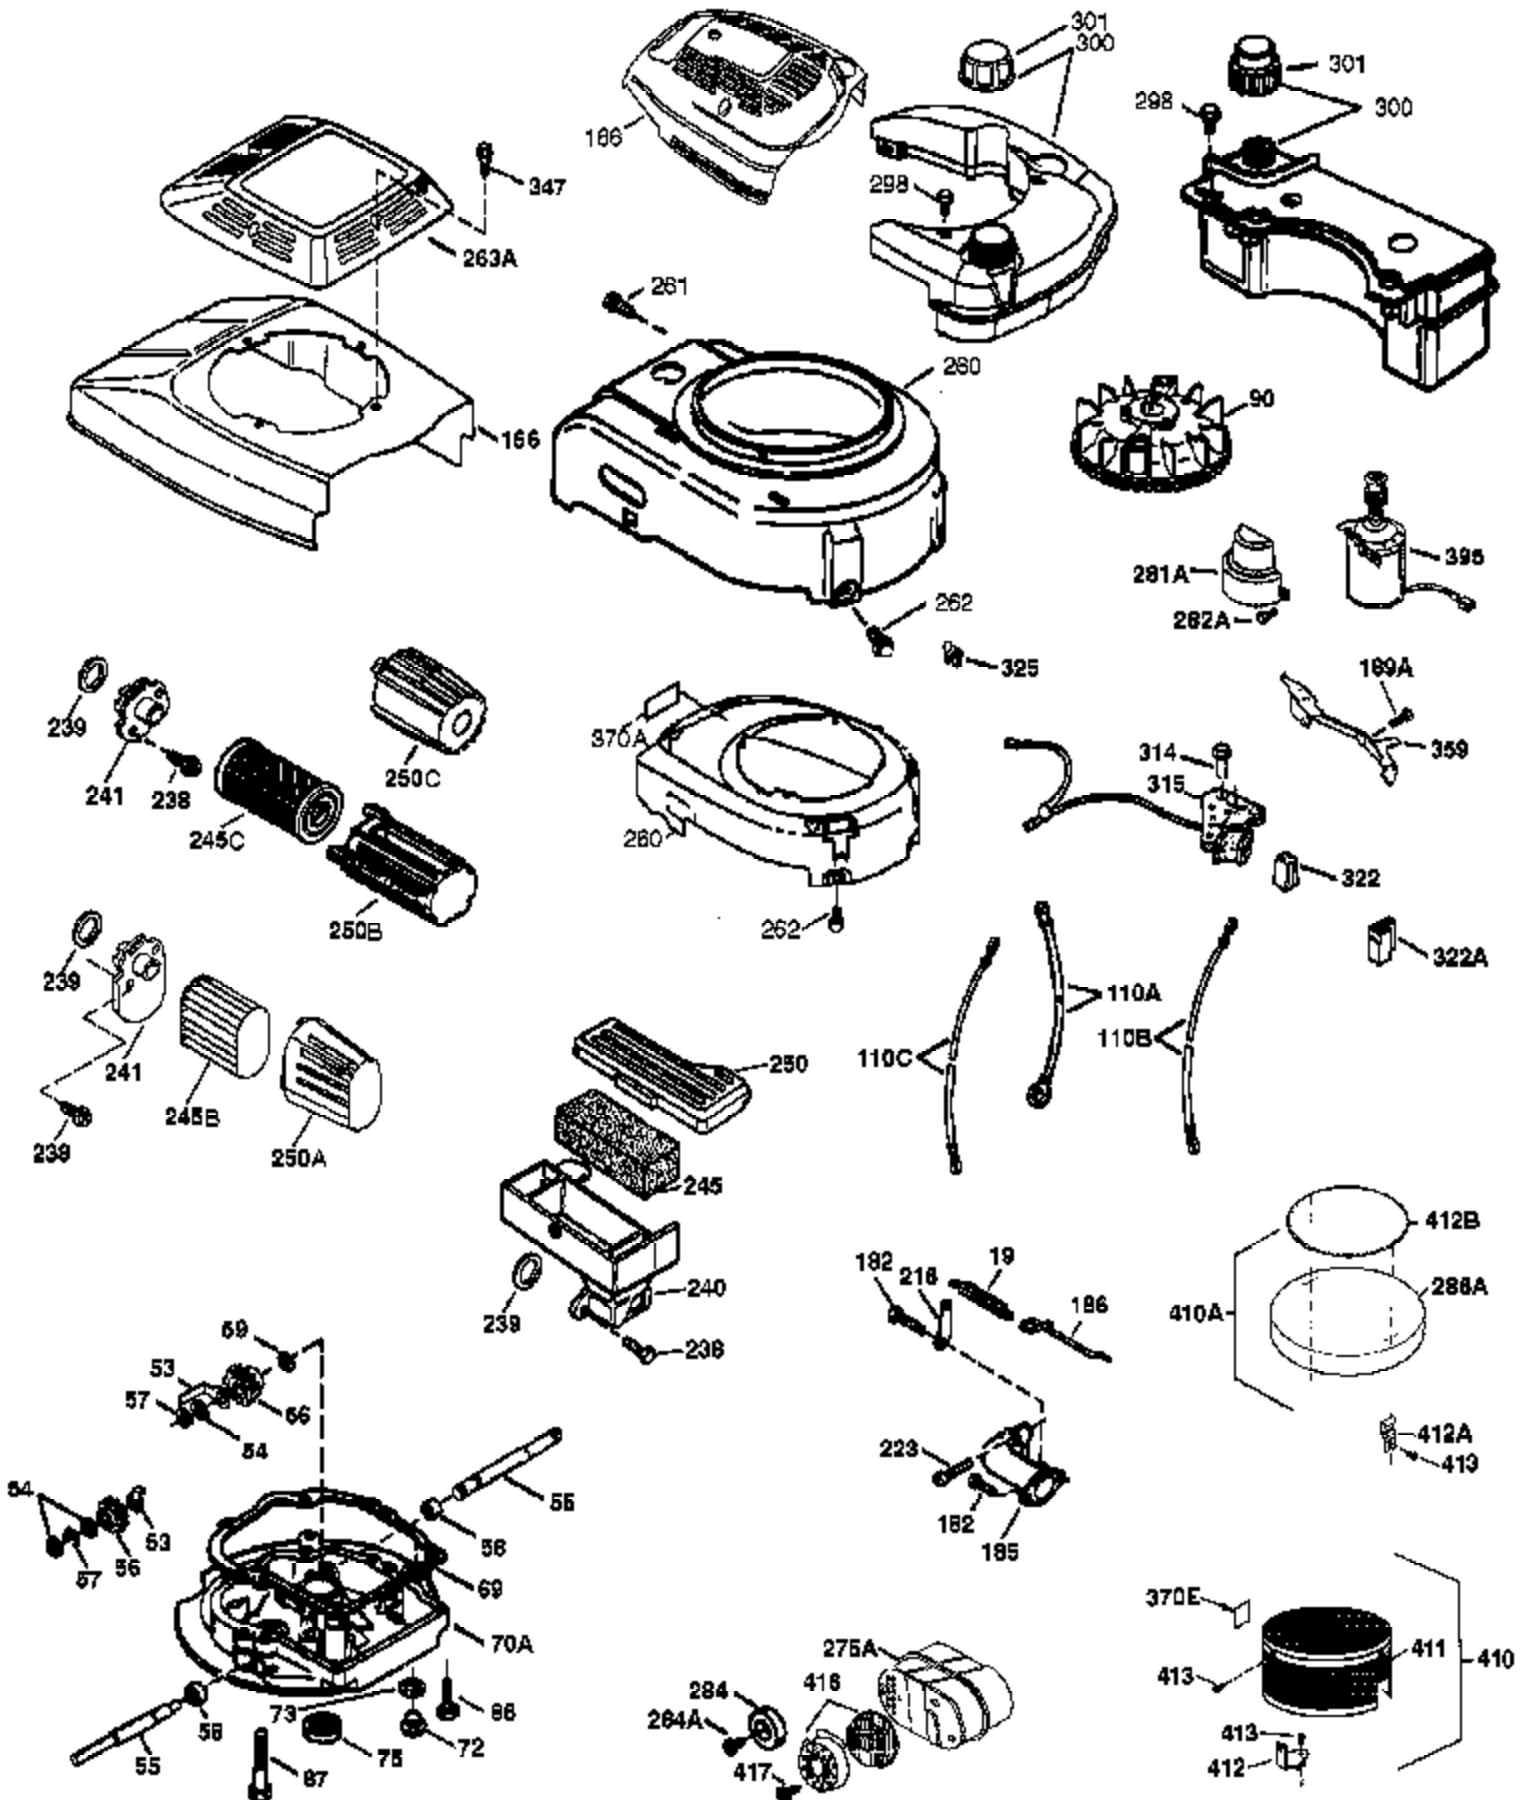

Ref #	Part Number	Qty	Description
19	36281	1	Extension Spring
41	36070	1	Piston & Pin Ass'y. (Std.) (Incl. 43)
41	36071	1	Piston & Pin Ass'y. (.010" OS) (Incl. 43)
69	35261	1	* Mounting Flange Gasket
72	36083	1	Oil Drain Plug
75	27897	1	Oil Seal
86	650488	6	Screw, 1/4-20 x 1-1/4"
90	611112	1	Flywheel
182	6201	2	Screw, 1/4-28 x 7/8"
185	36785	1	Intake Pipe
186	34337	1	Governor Link
189A	650765	1	Screw, 10-32 x 1/2"
223	650451	2	Screw, 1/4-20 x 1"
238	650806	2	Screw, 10-32 x 5/8"
239	34338	1	* Air Cleaner Gasket
240	36743	1	Air Cleaner Body
245	36745	1	Air Cleaner Filter
250	36744	1	Air Cleaner Cover
260	36800	1	Blower Housing
261	30200	2	Screw, 10-24 x 9/16"
262	650831	2	Screw, 1/4-20 x 1/2"
263A	37436	1	Starter Grill
298	28763	3	Screw, 10-32 x 35/64"
300	36757	1	Fuel Tank (Incl. 292 & 301)
301	36246	1	Fuel Cap
359	36773	1	Starter Guard
370A	36261	2	Lubrication Decal
416	36085	1	Spark Arrestor Kit (Incl. 417)(Optional)
417	650821	1	Screw, 10-32 x 1/2" (Optional)