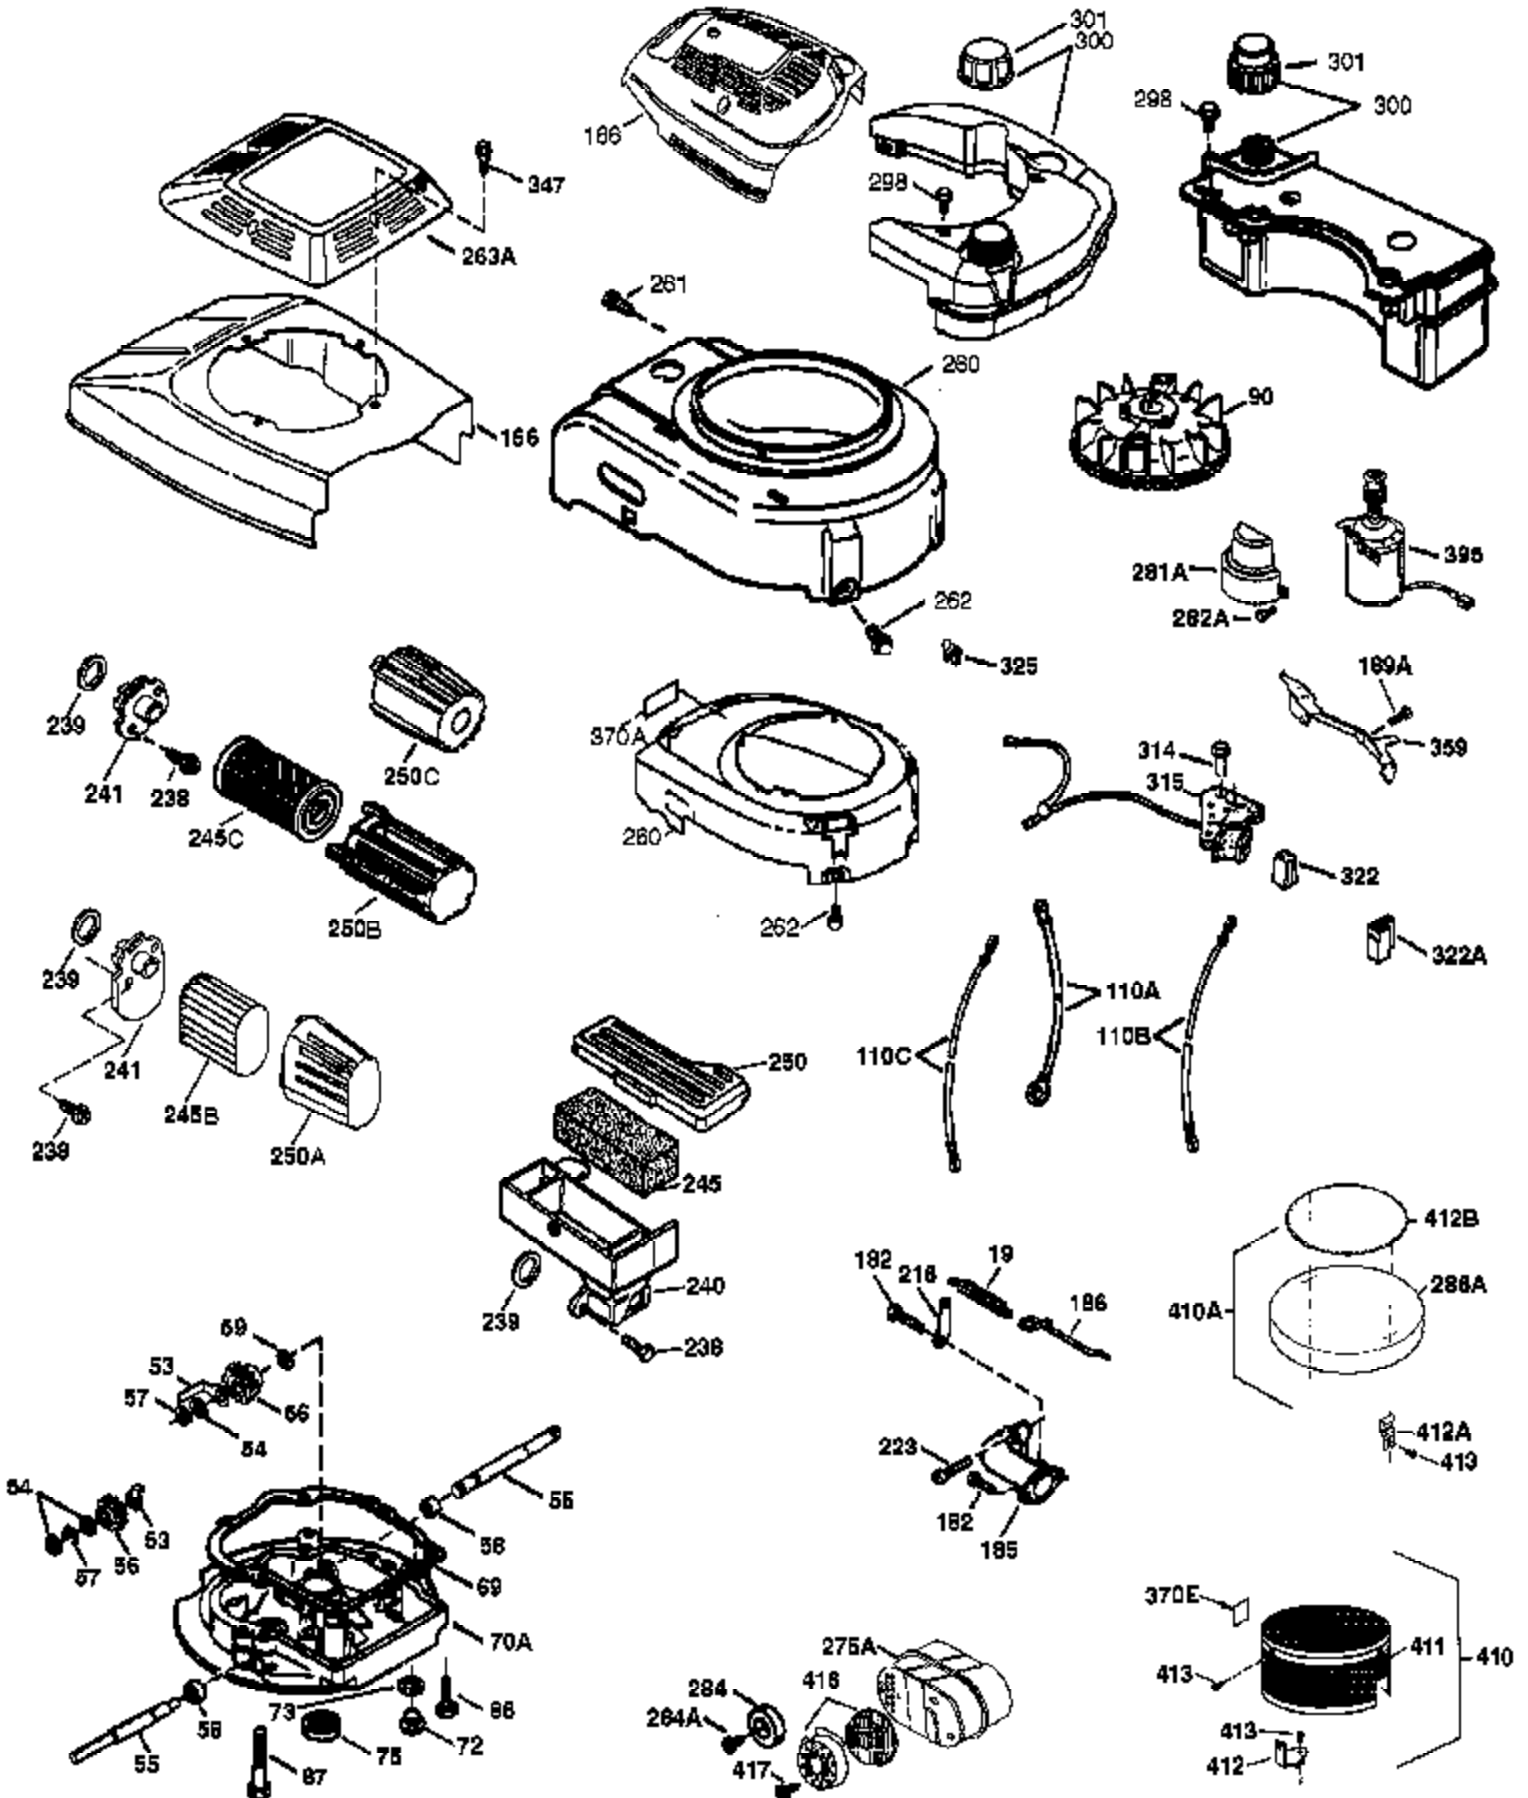

Ref #	Part Number	Qty	Description
19	37453	1	Extension Spring
41	36070	1	Piston & Pin Ass'y. (Std.) (Incl. 43)
41	36071	1	Piston & Pin Ass'y. (.010" OS) (Incl. 43)
69	35261	1	* Mounting Flange Gasket
72	36083	1	Oil Drain Plug
75	27897	1	Oil Seal
86	650488	6	Screw, 1/4-20 x 1-1/4"
90	611112	1	Flywheel
182	6201	2	Screw, 1/4-28 x 7/8"
185	36785	1	Intake Pipe
186	36255	1	Governor Link
223	650451	2	Screw, 1/4-20 x 1"
238	650806	2	Screw, 10-32 x 5/8"
239	34338	1	* Air Cleaner Gasket
240	36743	1	Air Cleaner Body
245	36745	1	Air Cleaner Filter
250	36744	1	Air Cleaner Cover
260	36800	1	Blower Housing
261	30200	2	Screw, 10-24 x 9/16"
262	650831	2	Screw, 1/4-20 x 1/2"
263A	36758	1	Starter Grill
298	28763	3	Screw, 10-32 x 35/64"
300	36757	1	Fuel Tank (Incl. 292 & 301)
301	36246	1	Fuel Cap
370A	36261	2	Lubrication Decal
416	36085	1	Spark Arrestor Kit (Incl. 417)(Optional)
417	650821	1	Screw, 10-32 x 1/2" (Optional)