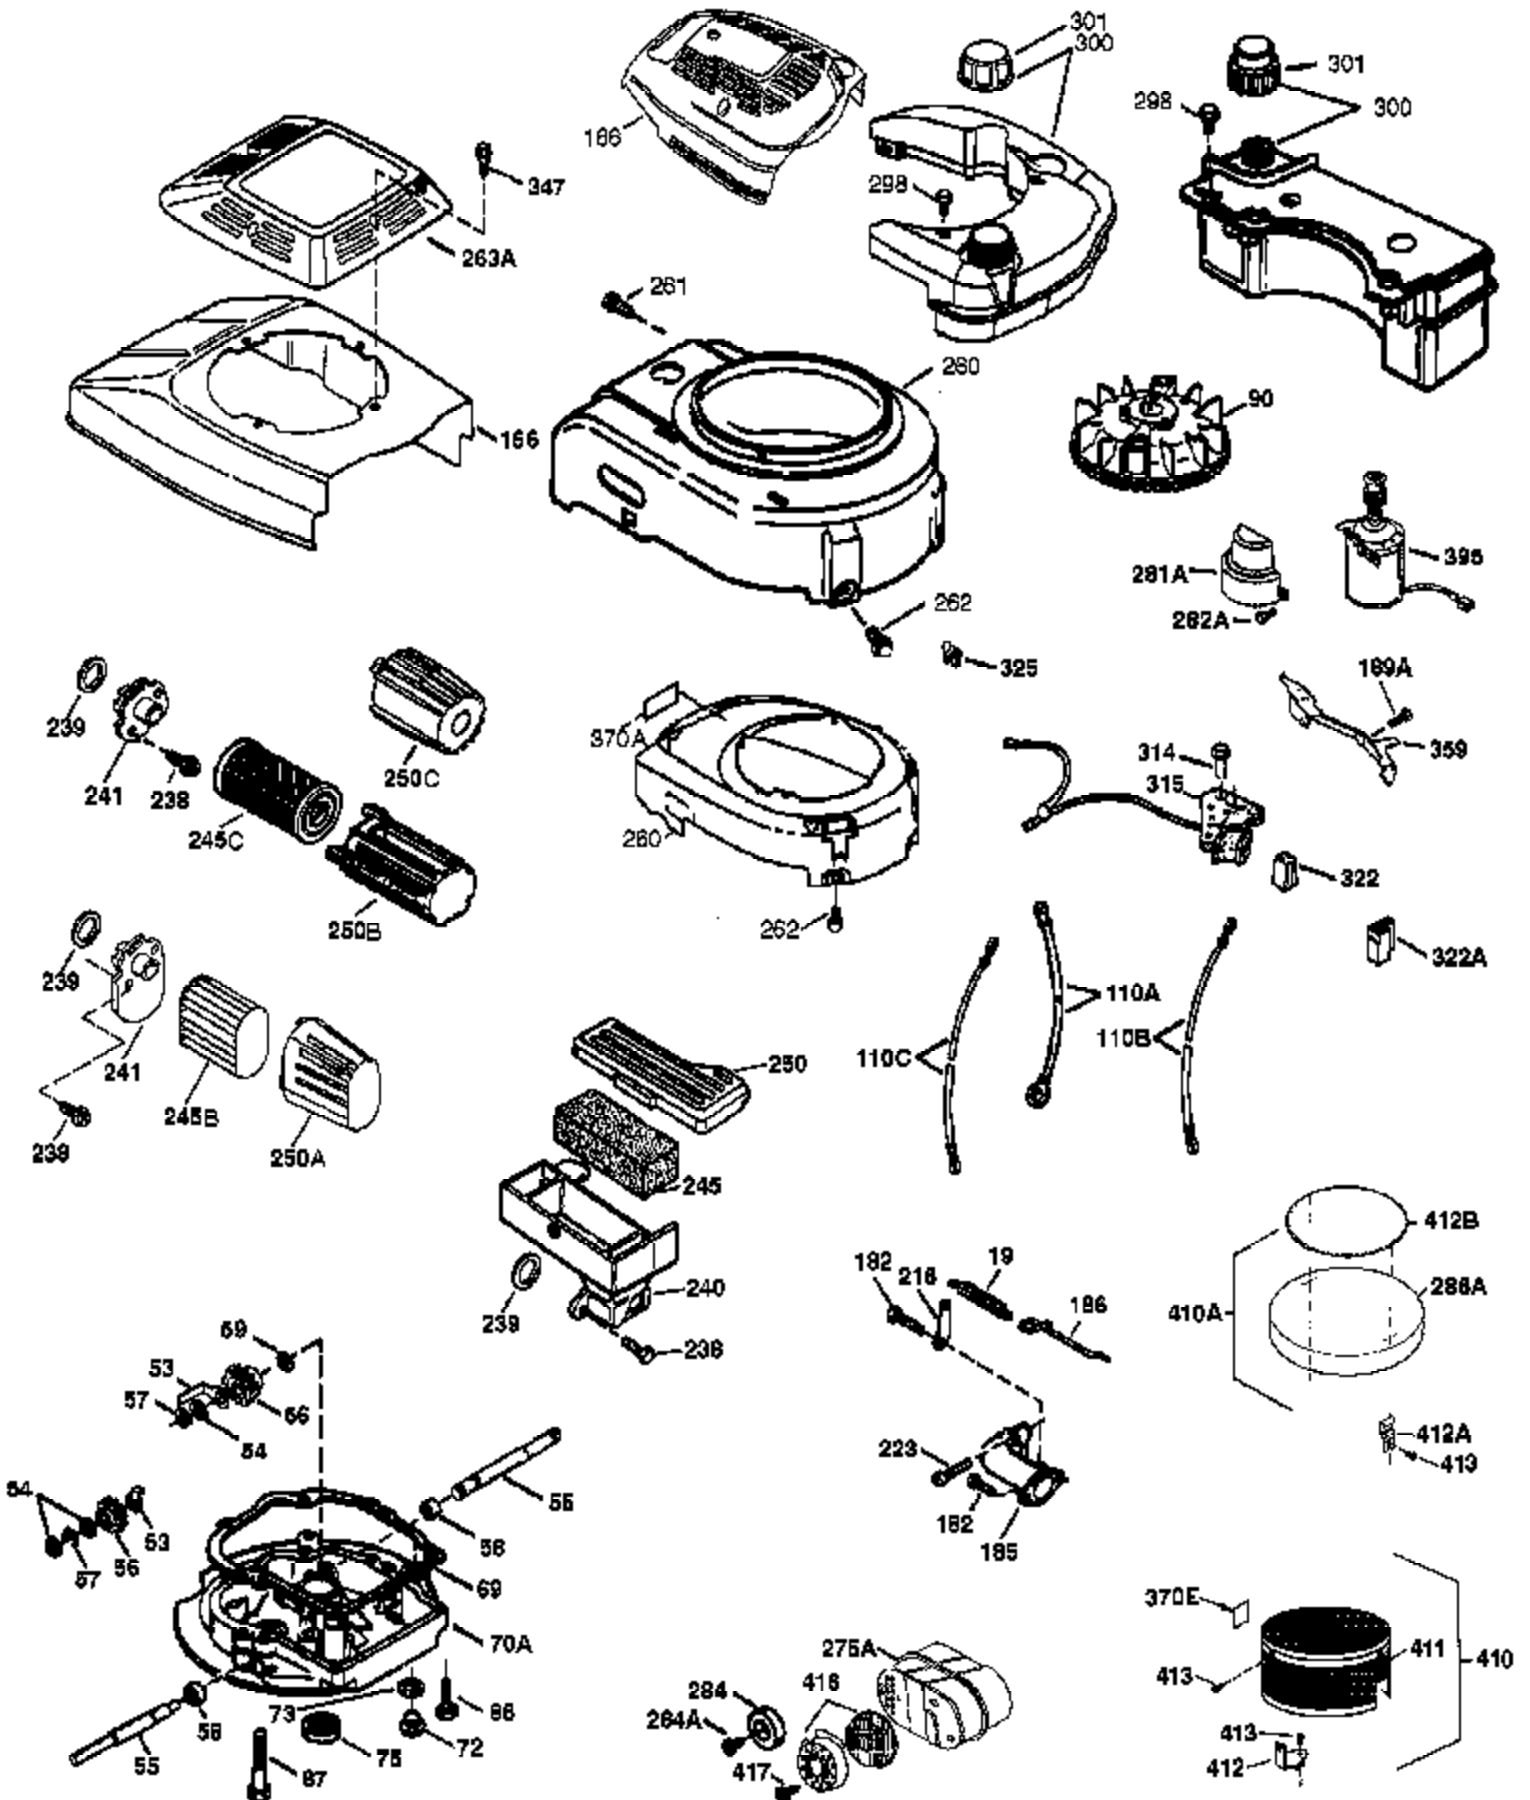

Ref #	Part Number	Qty	Description
19	36281	1	Extension Spring
41	36070	1	Piston & Pin Ass'y. (Std.) (Incl. 43)
41	36071	1	Piston & Pin Ass'y. (.010" OS) (Incl. 43)
69	35261	1	* Mounting Flange Gasket
72	36083	1	Oil Drain Plug
75	27897	1	Oil Seal
86	650488	6	Screw, 1/4-20 x 1-1/4"
90	611112	1	Flywheel
182	6201	2	Nut & Lock Washer, 1/4-28
185	36785	1	Intake Pipe
186	32653	1	Governor Link
216	33086	1	R.P.M. Adjusting Lever
223	650451	2	Screw, 1/4-20 x 1"
238	650806	2	Screw, 10-32 x 5/8"
239	34338	1	* Air Cleaner Gasket
240	36743	1	Air Cleaner Body
245	36745	1	Air Cleaner Filter
250	36744	1	Air Cleaner Cover
260	36800	1	Blower Housing
261	30200	2	Screw, 10-24 x 9/16"
262	650831	2	Screw, 1/4-20 x 1/2"
263A	36758	1	Starter Grill
298	28763	3	Screw, 10-32 x 35/64"
300	36757	1	Fuel Tank (Incl. 292 & 301)
301	36246	1	Fuel Cap
370A	36261	1	Lubrication Decal
416	36085	1	Spark Arrestor Kit (Incl. 417)(Optional)
417	650821		Screw, 10-32 x 1/2" (Optional)
900		1	Replacement Shortblock 750800A