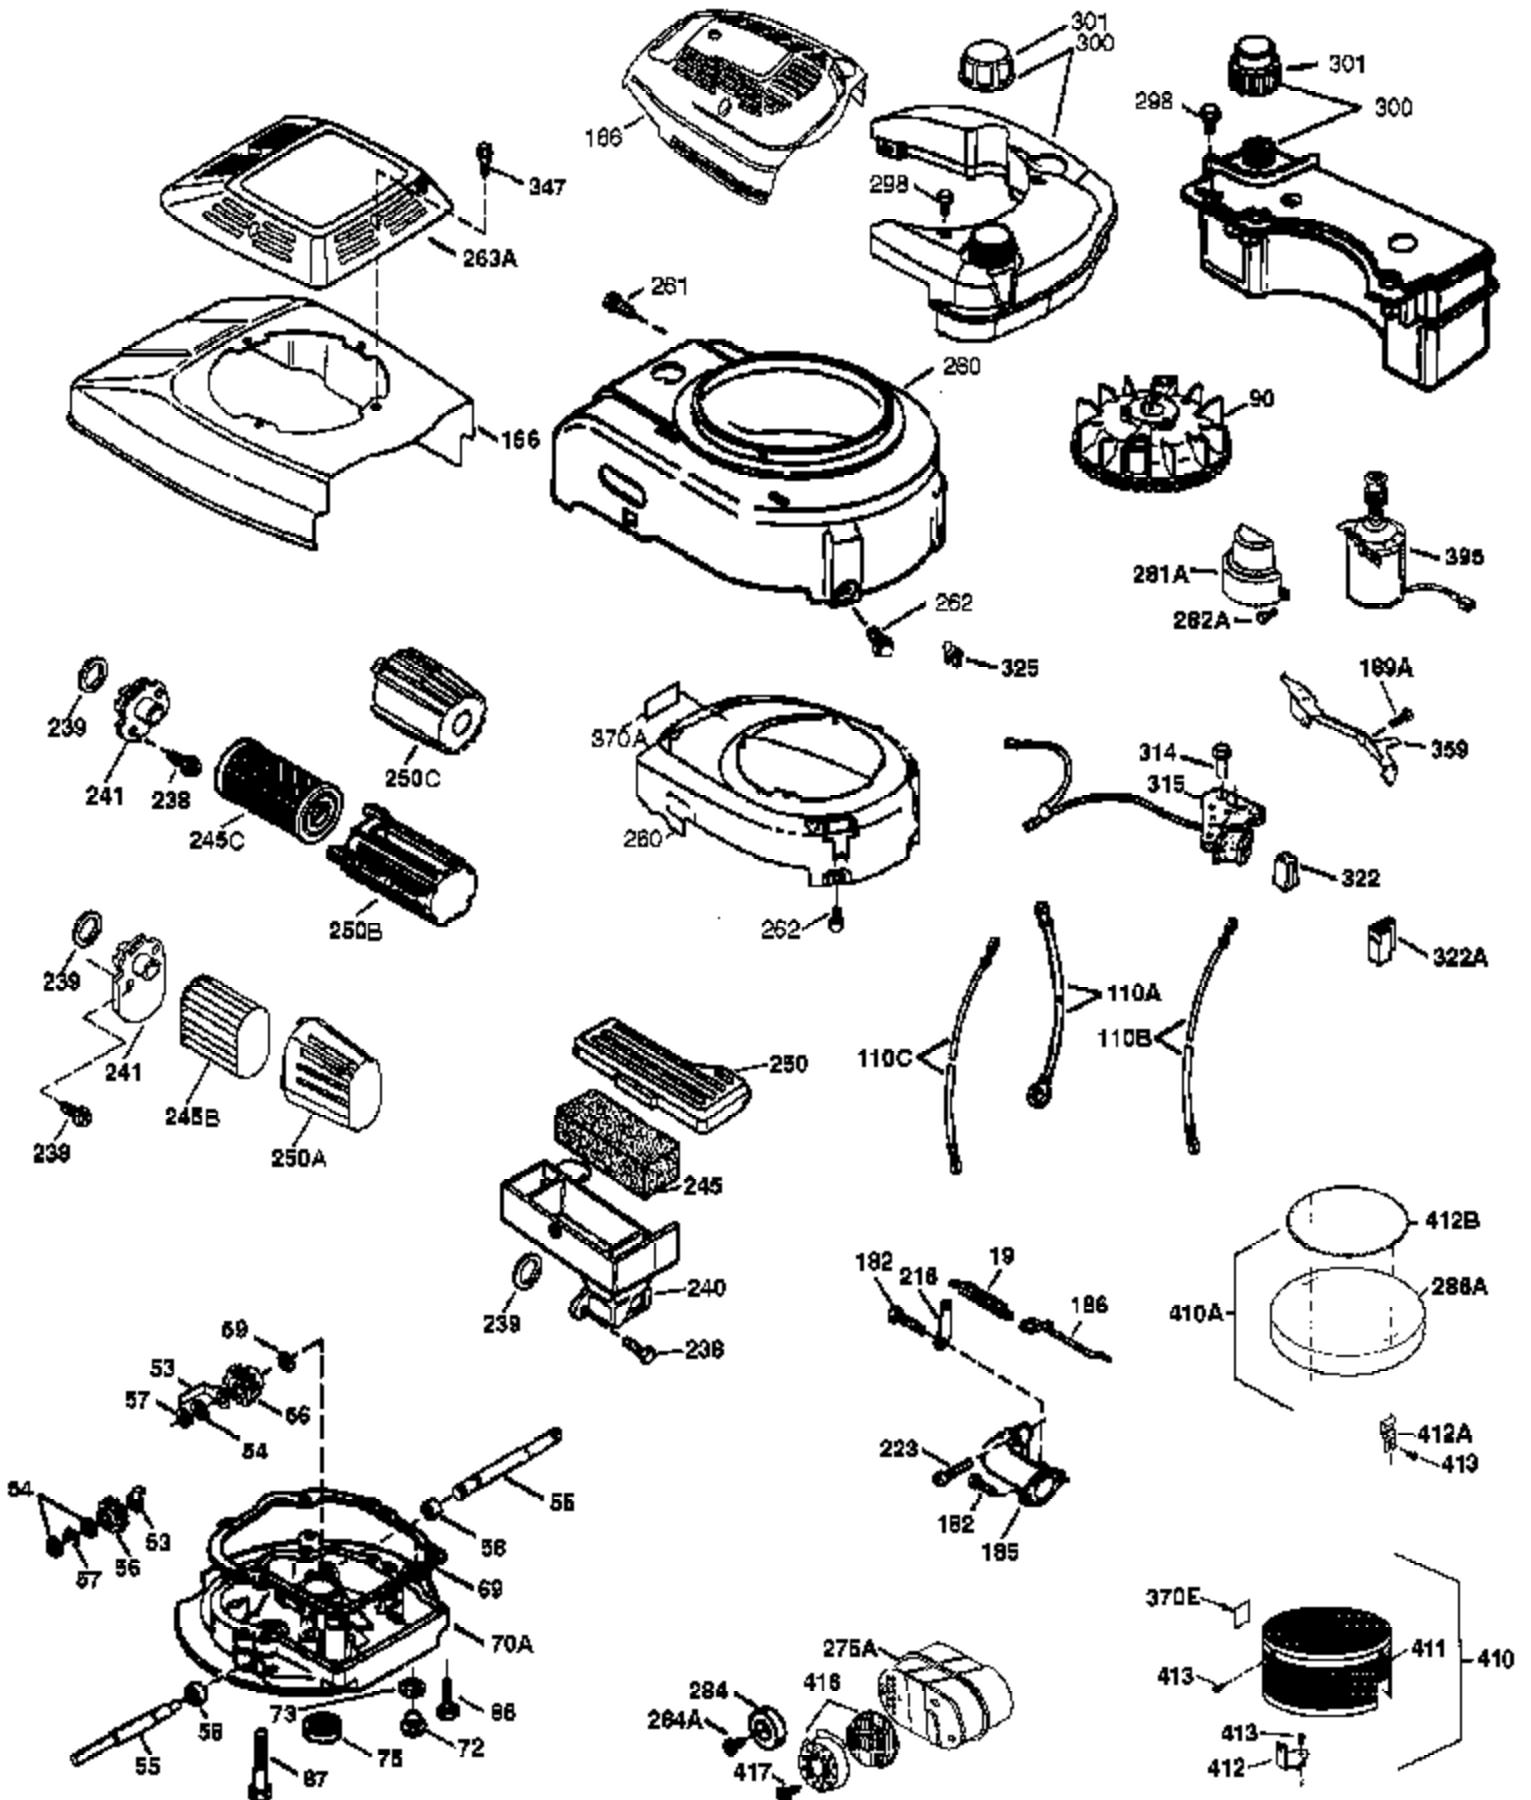

Engine Parts List #2

Ref #	Part Number	Qty	Description
19	31386	1	Extension Spring
41	36070	1	Piston & Pin Ass'y. (Std.) (Incl. 43)
41	36071	1	Piston & Pin Ass'y. (.010" OS) (Incl. 43)
69	35261	1	Mounting Flange Gasket
72	36083	1	Oil Drain Plug
75	27897	1	Oil Seal
86	650488	6	Screw, 1/4-20 x 1-1/4"
90	611213	1	Flywheel
182	6201	2	Screw, 1/4-28 x 7/8"
185	36785	1	Intake Pipe
186	32653	1	Governor Link
216	33086	1	R.P.M. Adjusting Lever
223	650451	2	Screw, 1/4-20 x 1"
238	650806	2	Screw, 10-32 x 1/2"
239	34338	1	* Air Cleaner Gasket
240	34858	1	Air Cleaner Body (Incl. 239)
245	34340	1	Air Cleaner Filter
250	36213	1	Air Cleaner Cover
260	37003	1	Blower Housing
261	30200	2	Screw, 10-24 x 9/16"
262	650831	2	Screw, 1/4-20 x 1/2"
300	35586	1	Fuel Tank (Incl. 292 & 301)
301	36246	1	Fuel Cap
370A	36261	1	Lubrication Decal
416	36085	1	Spark Arrestor Kit (Incl. 417)(Optional)
417	650983	1	Screw, 8-32 x 1/2" (Optional)
900	0		Replacement Engine NONE, order from 7 1-999
900	0		1 Replacement S/B 750851, order from 71 -999