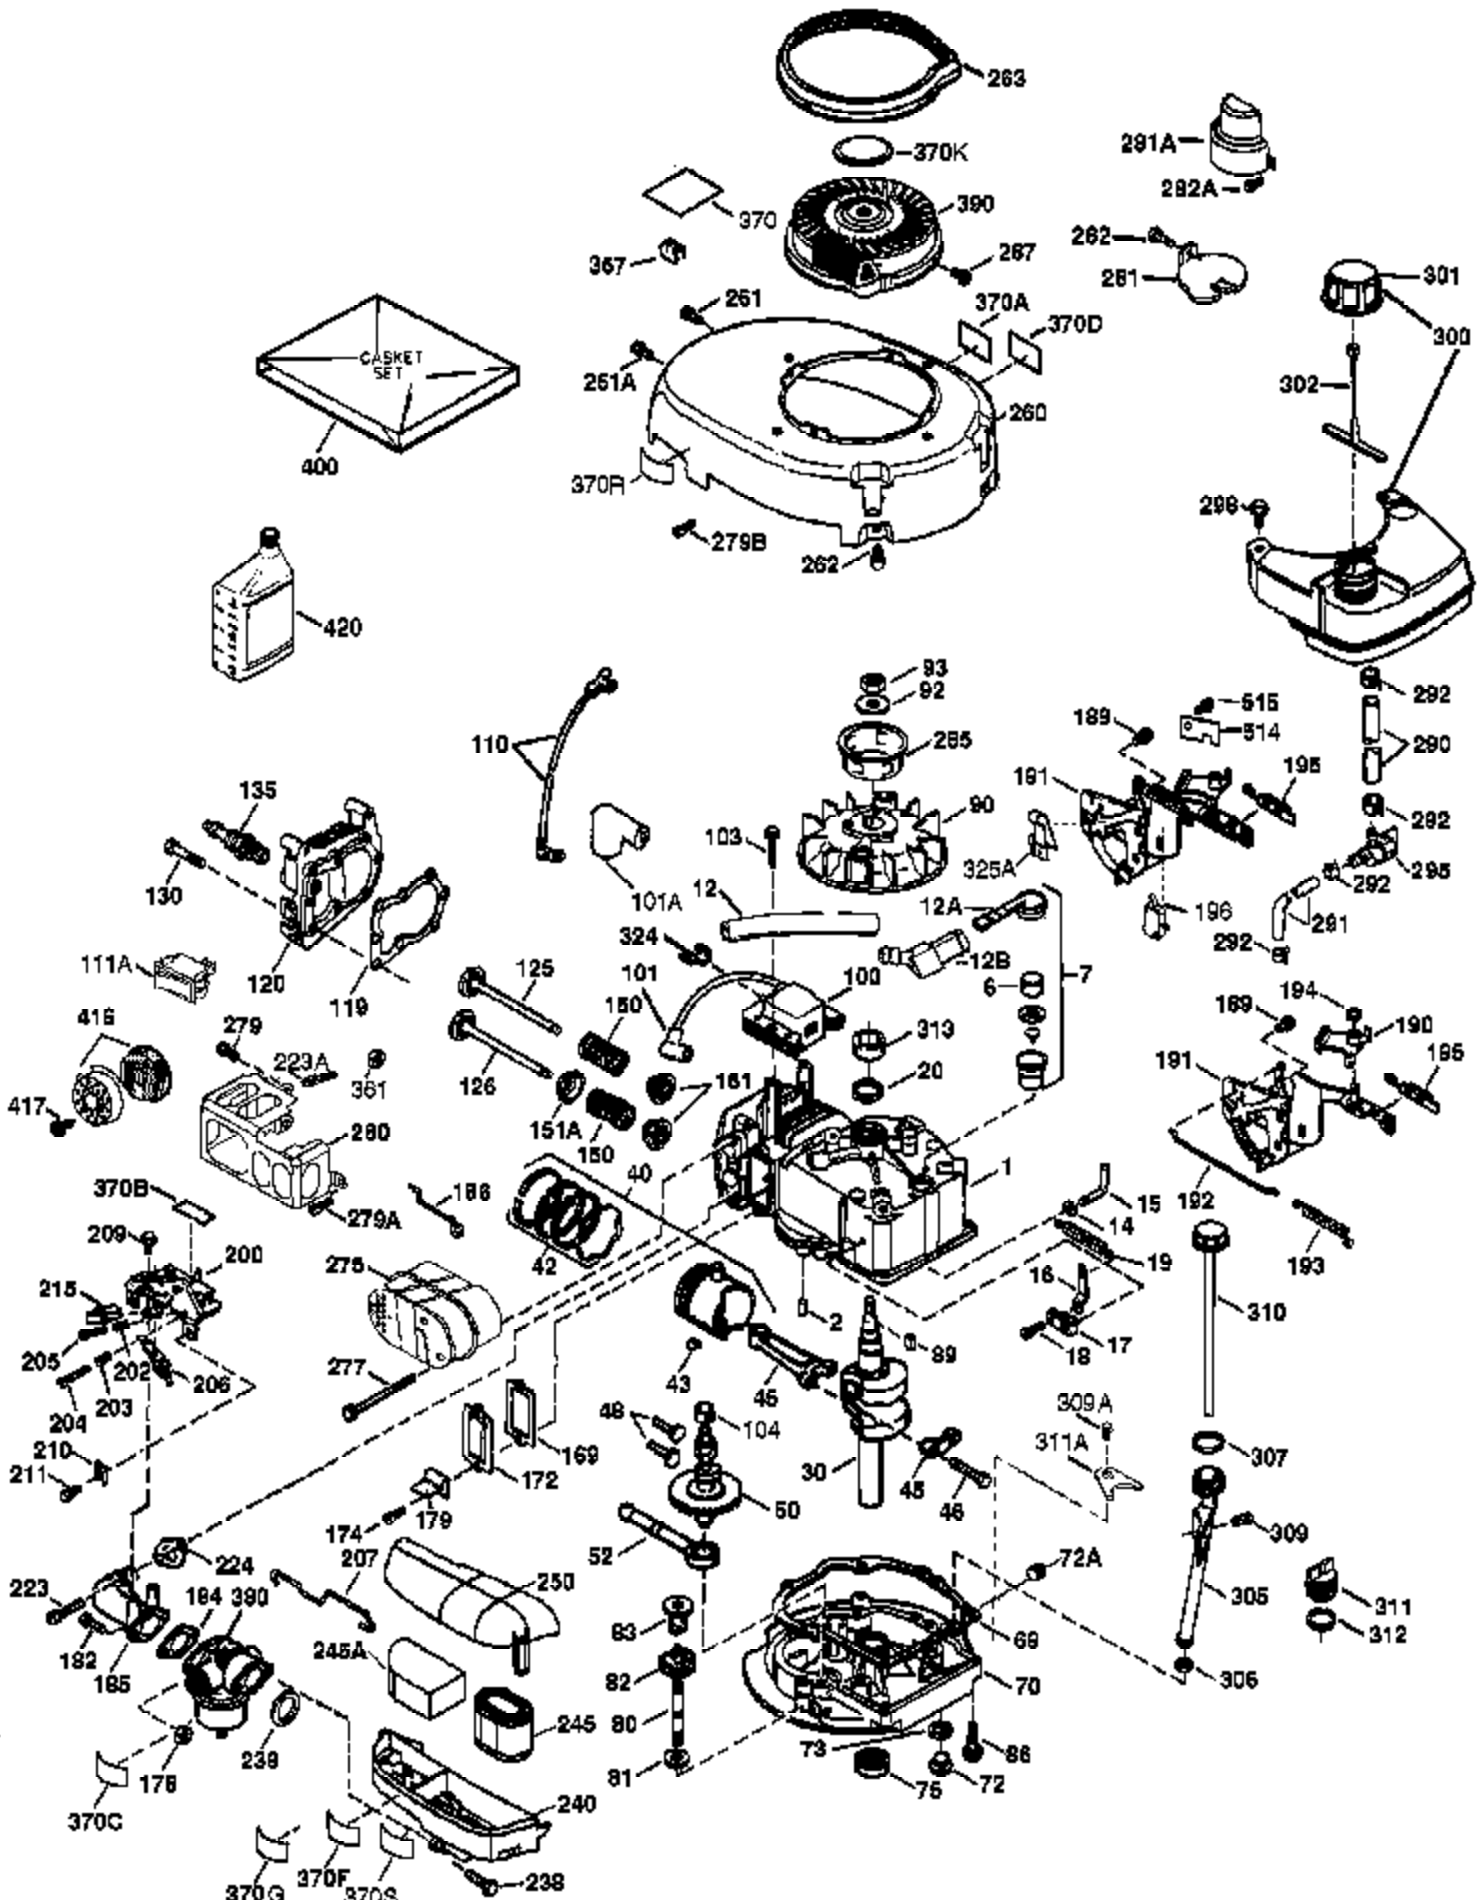

## Engine Parts List #1

Ref #	Part Number	Qty	Description
	1 37266	1	Cylinder (Incl. 2,20 & 150)
	2 26727	2	Dowel Pin
	6 33734	1	Breather Element
	7 36557	1	Breather Ass'y. (Incl. 6 & 12A)
	12A 36558	1	Breather Cover & Tube
	14 28277	1	Washer
	15 30589	1	Governor Rod (Incl. 14)
	16 34839A	1	Governor Lever
	17 31335	1	Governor Lever Clamp
	18 651018	1	Screw, Torx T-15, 8-32 x 19/64"
	19 36281	1	Extension Spring
	20 32600	1	Oil Seal
	30 37207	1	Crankshaft
	40 40004	1	Piston, Pin & Ring Set (Std.)
	40 40005	1	Piston, Pin & Ring Set (.010" OS)
	41 36070	1	Piston & Pin Ass'y. (Std.) (Incl. 43)
	41 36071	1	Piston & Pin Ass'y. (.010" OS) (Incl. 43)
	42 40006	1	Ring Set (Std.)
	42 40007	1	Ring Set (.010" OS)
	43 20381	2	Piston Pin Retaining Ring
	45 36777	1	Connecting Rod Ass'y. (Incl. 46)
	46 32610A	2	Connecting Rod Bolt
	48 27241	2	Valve Lifter
	50 37460	1	Camshaft (MCR)
	52 29914	1	Oil Pump Ass'y.
	69 35261	1	* Mounting Flange Gasket
	70 34311E	1	Mounting Flange (Incl. 72 thru 83,306 )
	72 36083	1	Oil Drain Plug
	72A 28534	1	Oil Drain Plug
	75 27897	1	Oil Seal
	80 30574A	1	Governor Shaft
	81 30590A	1	Washer
	82 30591	1	Governor Gear Ass'y. (Incl. 81)
	83 30588A	1	Governor Spool
	86 650488	6	Screw, 1/4-20 x 1-1/4"
	89 611004	1	Flywheel Key
	90 611112	1	Flywheel
	92 650815	1	Belleville Washer
	93 650816	1	Flywheel Nut
	100 34443B	1	Solid State Ignition
	101 610118	1	Spark Plug Cover
	103 651007	2	Screw, Torx T-15, 10-24 x 15/16"
	104 37480	1	Cam Bushing
	110 37574	1	Ground Wire
	119 36787	1	* Cylinder Head Gasket
	120 36825	1	Cylinder Head
	125 37288	1	Exhaust Valve (Std.) (Incl. 151)
	126 37289	1	Intake Valve (Std.) (Incl. 151)
	130 6021A	8	Screw, 5/16-18 x 1-1/2"
	135 35395	1	Resistor Spark Plug (RJ19LM)
	150 31672	2	Valve Spring
	151 31673	2	Valve Spring Cap
	151A 40017	1	Intake Valve Seal
	169 36783	1	* Valve Cover Gasket
	172 36784	1	Valve Cover
	174 30200	2	Screw, 10-24 x 9/16"
	178 29752	2	Nut & Lock Washer, 1/4-28
	179 30593	1	Retainer Clip