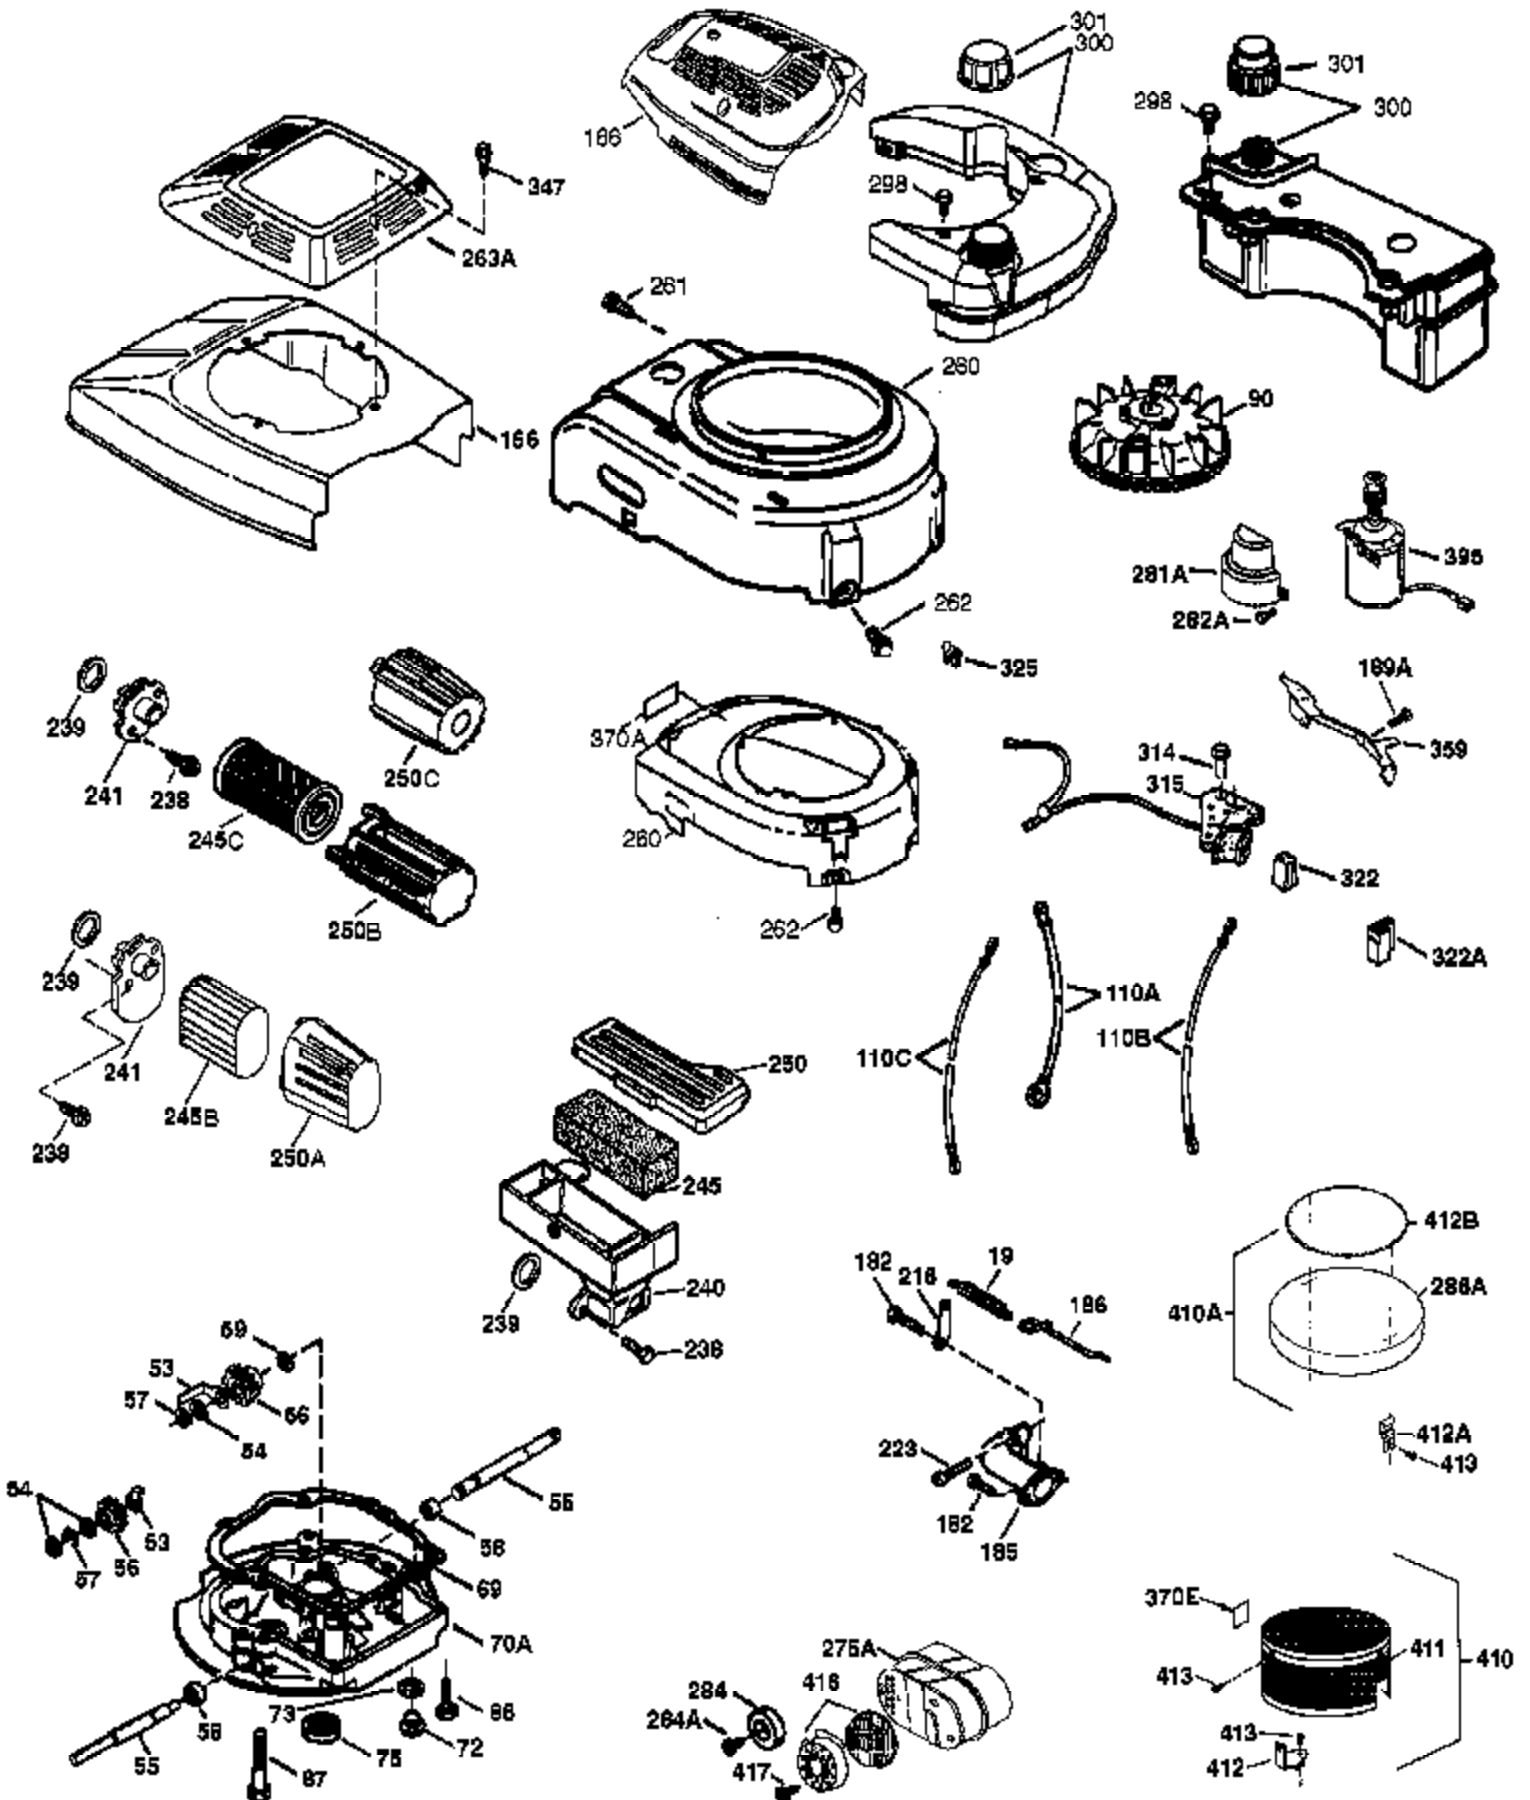

Ref #	Part Number	Qty	Description
19	36796	1	Extension Spring
41	36070	1	Piston & Pin Ass'y. (Std.) (Incl. 43)
41	36071	1	Piston & Pin Ass'y. (.010" OS) (Incl. 43)
69	35261	1	* Mounting Flange Gasket
72	36083	1	Oil Drain Plug
75	27897	1	Oil Seal
86	650488	6	Screw, 1/4-20 x 1-1/4"
90	611213	1	Flywheel
182	6201	2	Screw, 1/4-28 x 7/8"
185	36785	1	Intake Pipe
186	36255	1	Governor Link
223	650451	2	Screw, 1/4-20 x 1"
238	650932	2	Screw, 10-32 x 49/64"
239	34338	1	* Air Cleaner Gasket
241	36919	1	Air Cleaner Collar
245	36905	1	Air Cleaner Filter
250	36920	1	Air Cleaner Cover
260	36980	1	Blower Housing
261	30200	2	Screw, 10-24 x 9/16"
262	650831	2	Screw, 1/4-20 x 1/2"
263A	37198	1	Starter Grill
298	28763	2	Screw, 10-32 x 35/64"
300	36916	1	Fuel Tank (Incl. 292 & 301)
301	36246	1	Fuel Cap
347	651038	1	Screw, 10-32 x 27/32"
370A	36261	2	Lubrication Decal
370E	34387	1	Air Cleaner Decal
416	36085	1	Spark Arrestor Kit (Incl. 417)(Optional)
417	650760	1	Screw, 8-32 x 3/8" (Optional)
900	0		Replacement Engine NONE, order from 7 1-999
900	0		1 Replacement S/B 750812A, order from 7 1-999