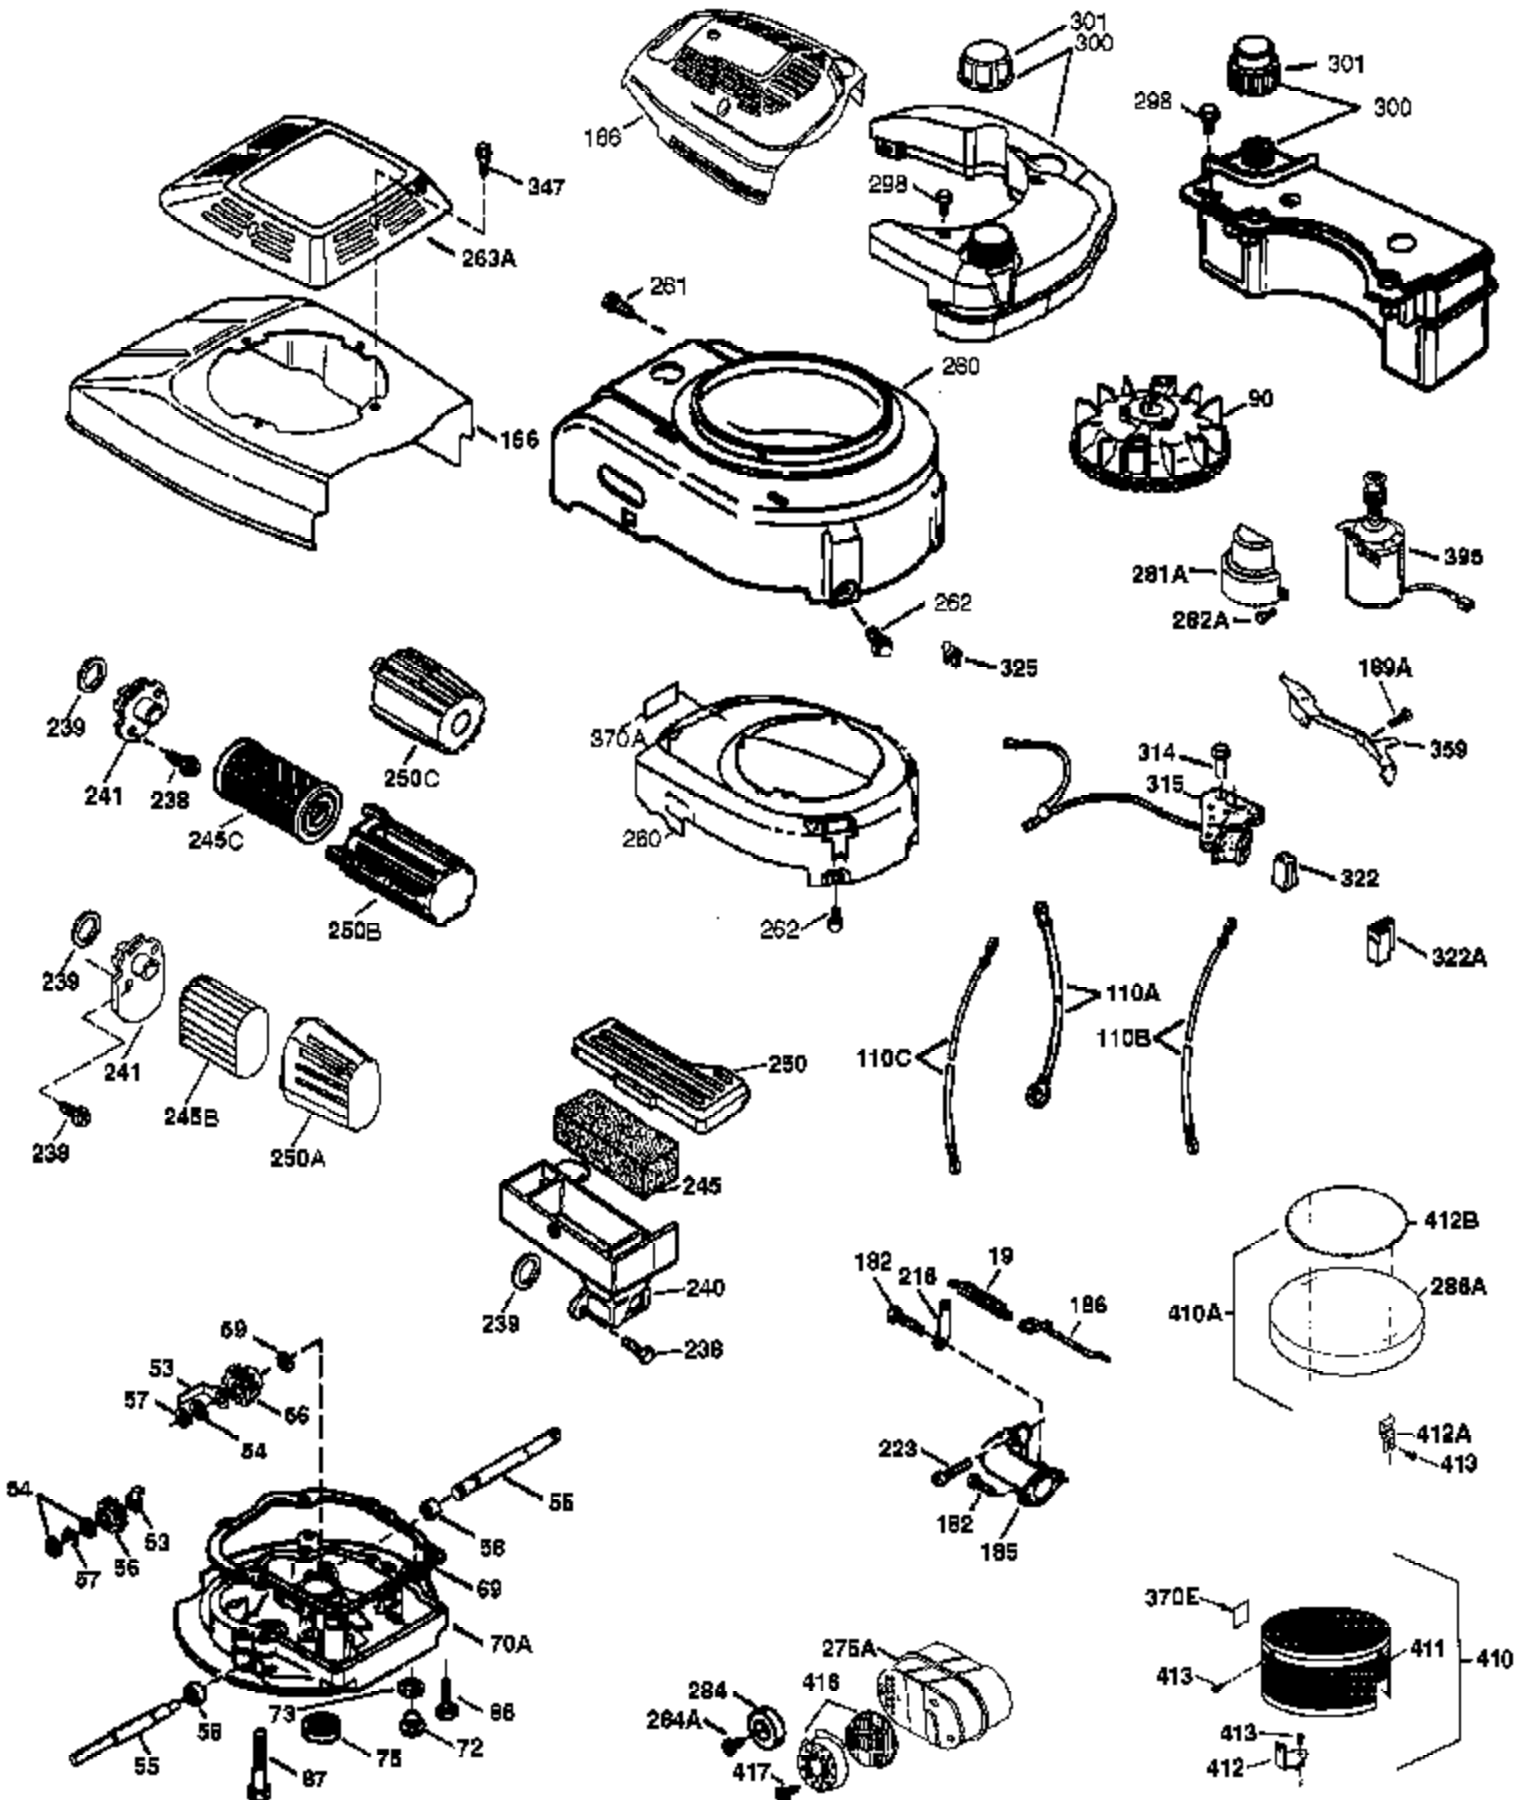

Engine Parts List #2

Ref #	Part Number	Qty	Description
19	36281	1	Extension Spring
41	36070	1	Piston & Pin Ass'y. (Std.) (Incl. 43)
41	36071	1	Piston & Pin Ass'y. (.010" OS) (Incl. 43)
69	35261	1	* Mounting Flange Gasket
72	36083	1	Oil Drain Plug
75	27897	1	Oil Seal
86	650488	6	Screw, 1/4-20 x 1-1/4"
90	611112	1	Flywheel
182	6201	2	Screw, 1/4-28 x 7/8"
185	36785	1	Intake Pipe
186	34337	1	Governor Link
223	650451	2	Screw, 1/4-20 x 1"
238	650806	2	Screw, 10-32 x 5/8"
239	34338	1	* Air Cleaner Gasket
240	36743	1	Air Cleaner Body
245	36745	1	Air Cleaner Filter
250	36744	1	Air Cleaner Cover
260	36800	1	Blower Housing
261	30200	2	Screw, 10-24 x 9/16"
262	650831	2	Screw, 1/4-20 x 1/2"
263A	36758	1	Starter Grill
298	28763	3	Screw, 10-32 x 35/64"
300	36757	1	Fuel Tank (Incl. 292 & 301)
301	36246	1	Fuel Cap
370A	36261	1	Lubrication Decal
416	36085	1	Spark Arrestor Kit (Incl. 417)(Optional)
417	650821	1	Screw, 10-32 x 1/2" (Optional)