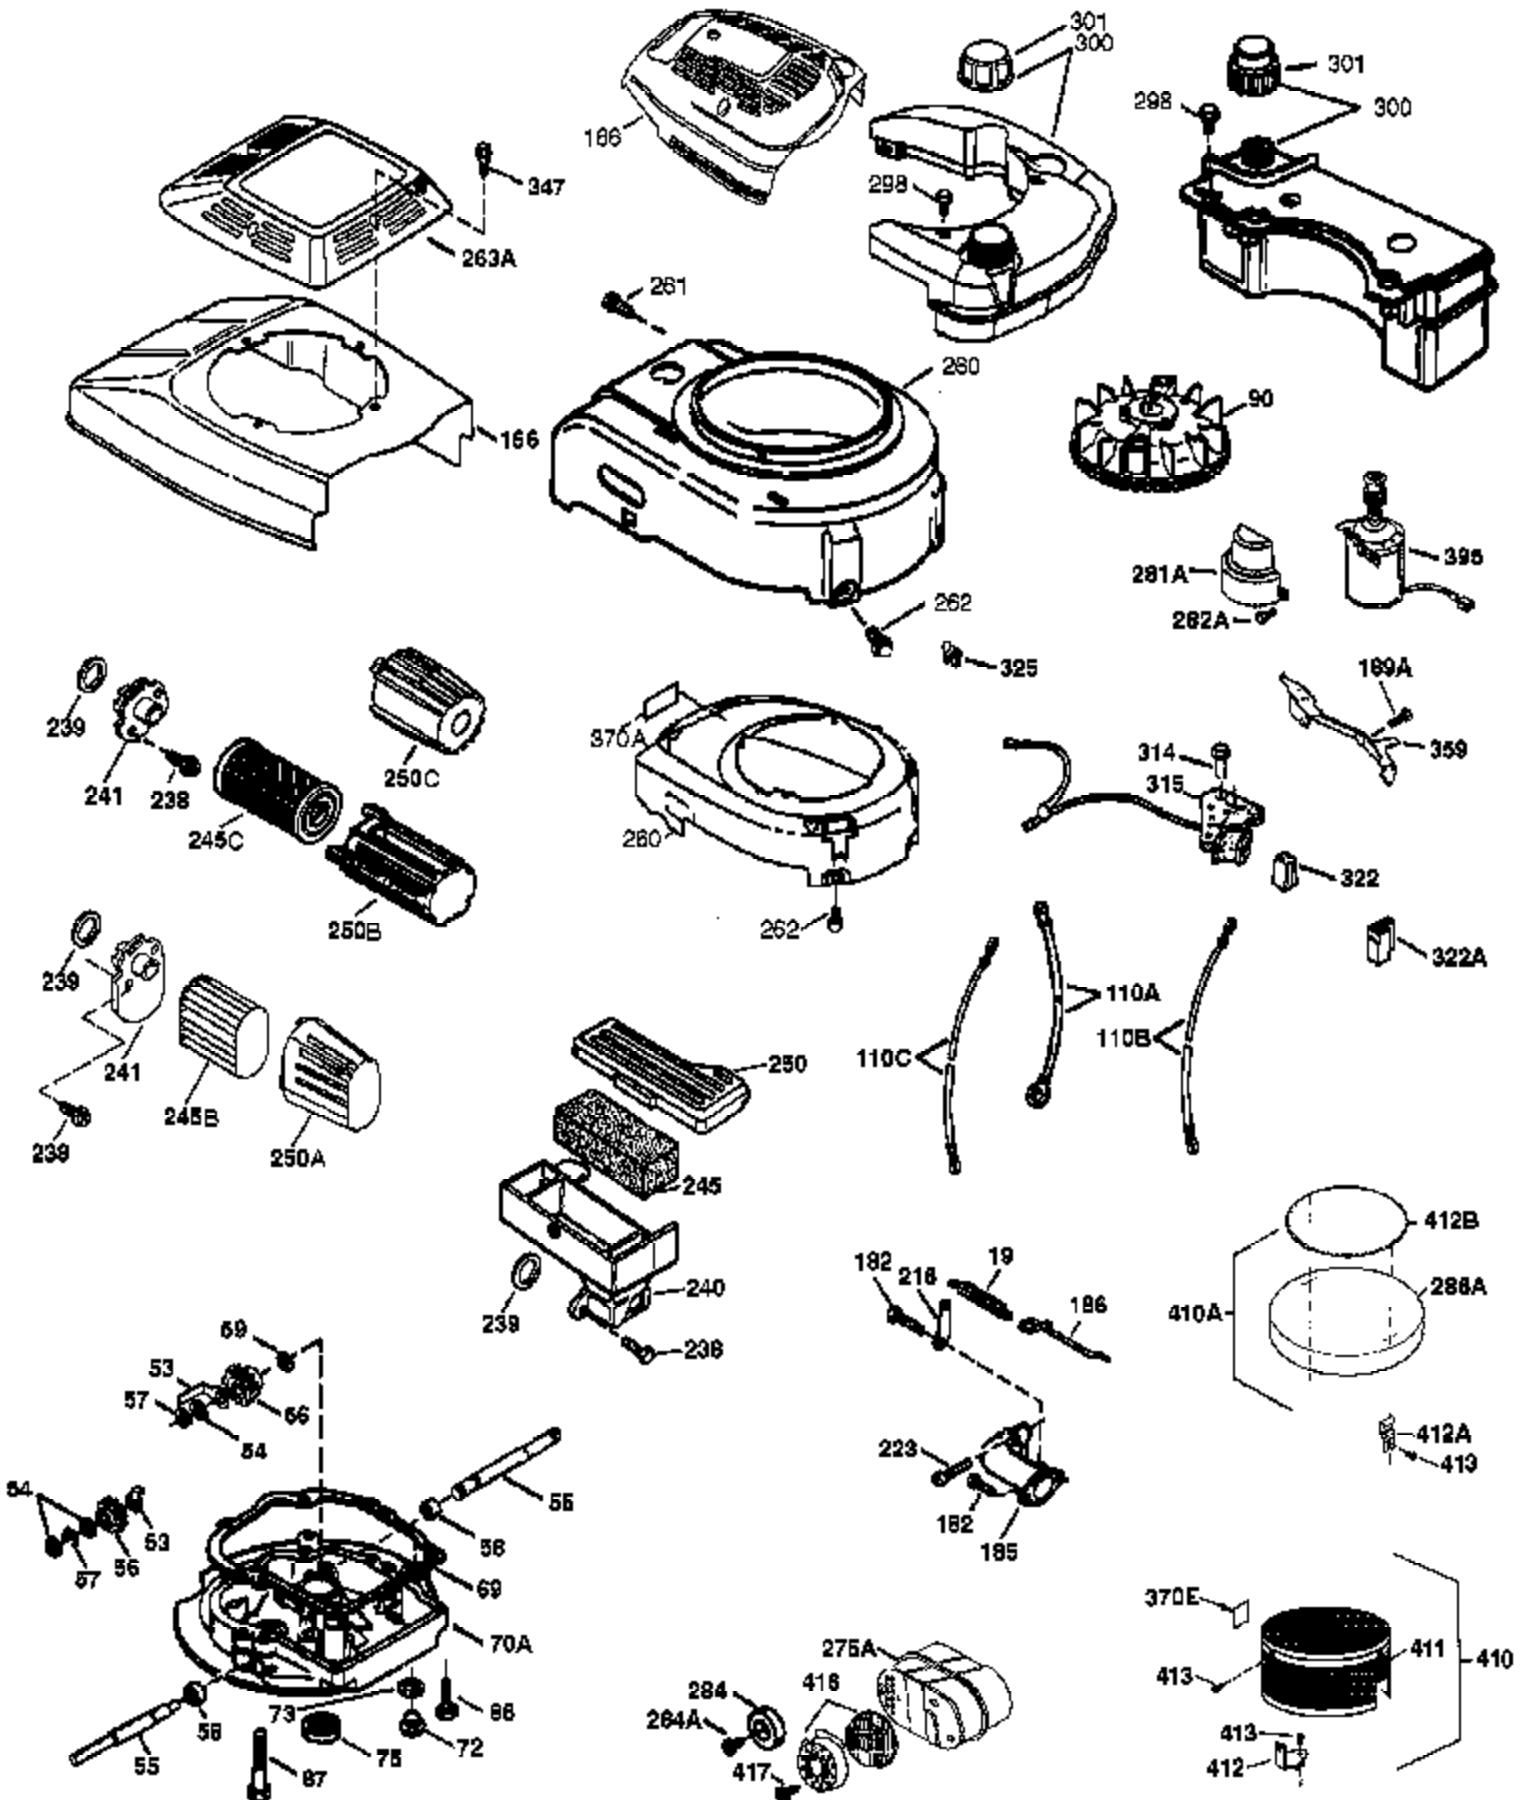

Ref #	Part Number	Qty	Description
19	36281	1	Extension Spring
41	36070	1	Piston & Pin Ass'y. (Std.) (Incl. 43)
41	36071	1	Piston & Pin Ass'y. (.010" OS) (Incl. 43)
69	37797	1	Mounting Flange Gasket
72	30572	1	Oil Drain Plug (Incl. 73)
73	28833	1	Drain Plug Gasket
75	27897	1	Oil Seal
86	650488	6	Screw, 1/4-20 x 1-1/4"
90	611213	1	Flywheel
182	6201	2	Screw, 1/4-28 x 7/8"
185	36785	1	Intake Pipe
186	34337	1	Governor Link
223	650451	2	Screw, 1/4-20 x 1"
238	650806	2	Screw, 10-32 x 1/2"
239	34338	1	* Air Cleaner Gasket
240	37115	1	Air Cleaner Body (Incl. 239)
245	37116	1	Air Cleaner Filter
250	37118	1	Air Cleaner Cover
260	37151	1	Blower Housing
261	30200	2	Screw, 10-24 x 9/16"
262	650831	2	Screw, 1/4-20 x 1/2"
284	36663	1	Muffler Deflector (Incl. 284A)
284A	650983	1	Screw, 8-32 x 1/2"
300	35586	1	Fuel Tank (Incl. 292 & 301)
301	36246	1	Fuel Cap
370A	36261	1	Lubrication Decal
410	730574	1	Debris Screen Kit (Incl. 411,412,413)
411	35596	1	Debris Screen
412	35597	3	Debris Screen Bracket
413	650910	6	Screw, 8-32 x 1/4"
416	36085	1	Spark Arrestor Kit (Incl. 417)
417	650983	1	Screw, 8-32 x 1/2"