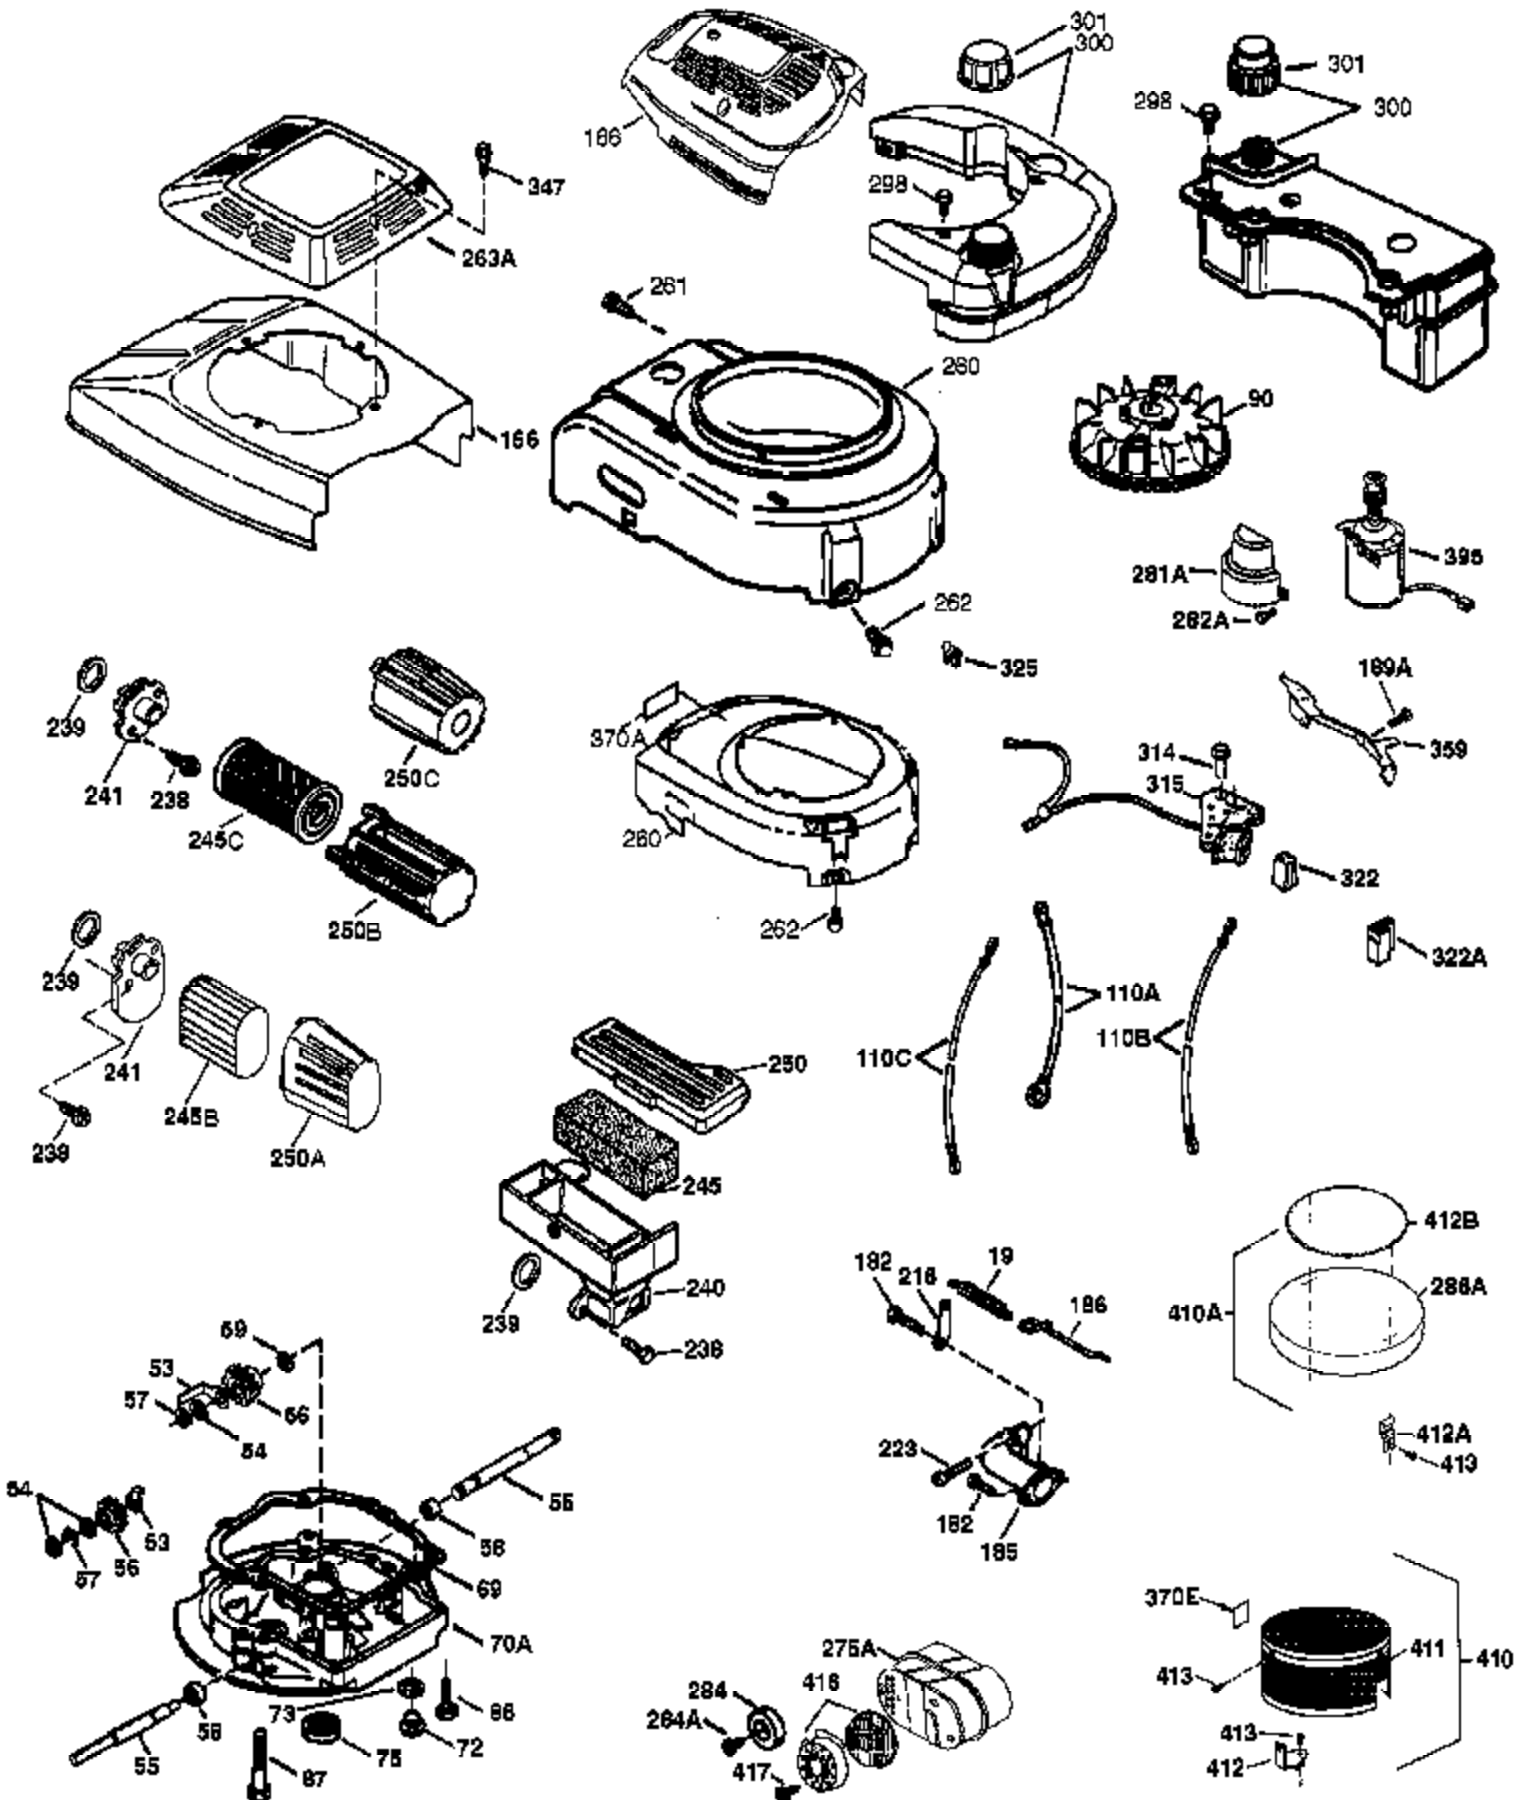

Engine Parts List #2

Ref #	Part Number	Qty	Description
19	36281	1	Extension Spring
41	36070	1	Piston & Pin Ass'y. (Std.) (Incl. 43)
41	36071	1	Piston & Pin Ass'y. (.010" OS) (Incl. 43)
69	35261	1	* Mounting Flange Gasket
72	36083	1	Oil Drain Plug
75	27897	1	Oil Seal
86	650488	6	Screw, 1/4-20 x 1-1/4"
90	611112	1	Flywheel
182	6201	2	Screw, 1/4-28 x 7/8"
185	36785	1	Intake Pipe
186	32653	1	Governor Link
216	33086	1	R.P.M. Adjusting Lever
223	650451	2	Screw, 1/4-20 x 1"
238	650932	2	Screw, 10-32 x 49/64"
239	34338	1	* Air Cleaner Gasket
241	35797	1	Air Cleaner Collar
245	35066	1	Air Cleaner Filter
250	35065	1	Air Cleaner Cover
260	36834	1	Blower Housing
261	30200	2	Screw, 10-24 x 9/16"
262	650831	2	Screw, 1/4-20 x 1/2"
300	35586	1	Fuel Tank (Incl. 292 & 301)
301	36246	1	Fuel Cap
370A	36261	2	Lubrication Decal
416	36085	1	Spark Arrestor Kit (Incl. 417)(Optional)
417	650760	1	Screw, 8-32 x 3/8" (Optional)
900	0		Replacement Engine NONE
900	0	1	Replacement S/B 750803, order from 71 -999