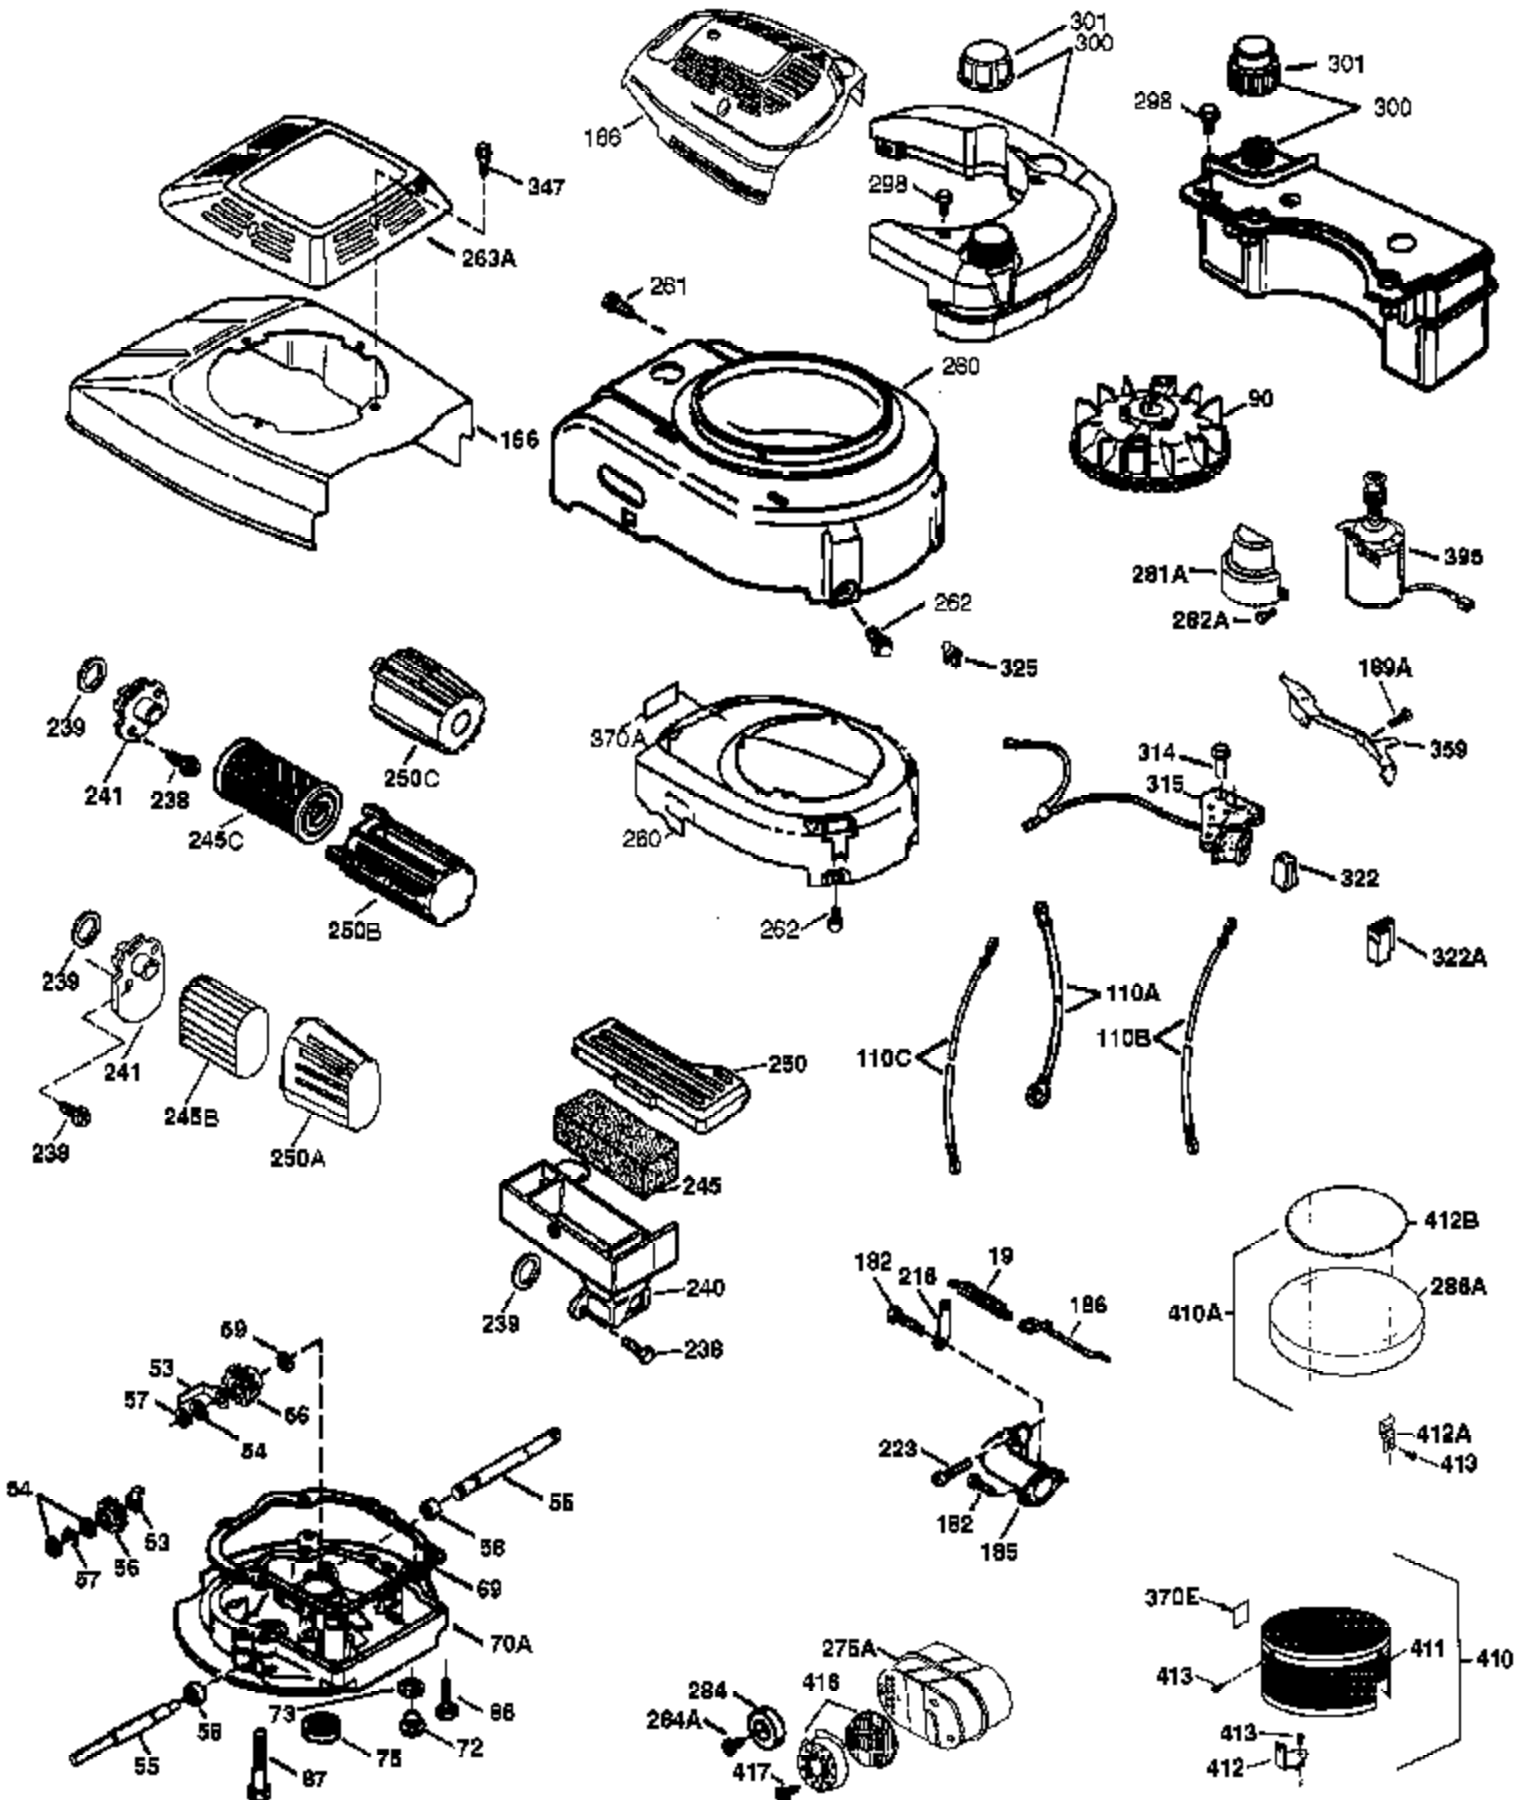

Ref #	Part Number	Qty	Description
19	36281	1	Extension Spring
41	36070	1	Piston & Pin Ass'y. (Std.) (Incl. 43)
41	36071	1	Piston & Pin Ass'y. (.010" OS) (Incl. 43)
69	35261	1	* Mounting Flange Gasket
72	36083	1	Oil Drain Plug
75	27897	1	Oil Seal
86	650488	6	Screw, 1/4-20 x 1-1/4"
90	611112	1	Flywheel
110A	36230	1	Ground Wire
182	6201	2	Screw, 1/4-28 x 7/8"
185	36785	1	Intake Pipe
186	34337	1	Governor Link
223	650451	2	Screw, 1/4-20 x 1"
238	650806	2	Screw, 10-32 x 5/8"
239	34338	1	* Air Cleaner Gasket
240	36743	1	Air Cleaner Body
245	36745	1	Air Cleaner Filter
250	36744	1	Air Cleaner Cover
260	36800	1	Blower Housing
261	30200	2	Screw, 10-24 x 9/16"
262	650831	2	Screw, 1/4-20 x 1/2"
263A	36758	1	Starter Grill
298	28763	3	Screw, 10-32 x 35/64"
300	36757	1	Fuel Tank (Incl. 292 & 301)
301	36246	1	Fuel Cap
370A	36261	1	Lubrication Decal
416	36085	1	Spark Arrestor Kit (Incl. 417)(Optional)
417	650760	1	Screw, 8-32 x 3/8" (Optional)