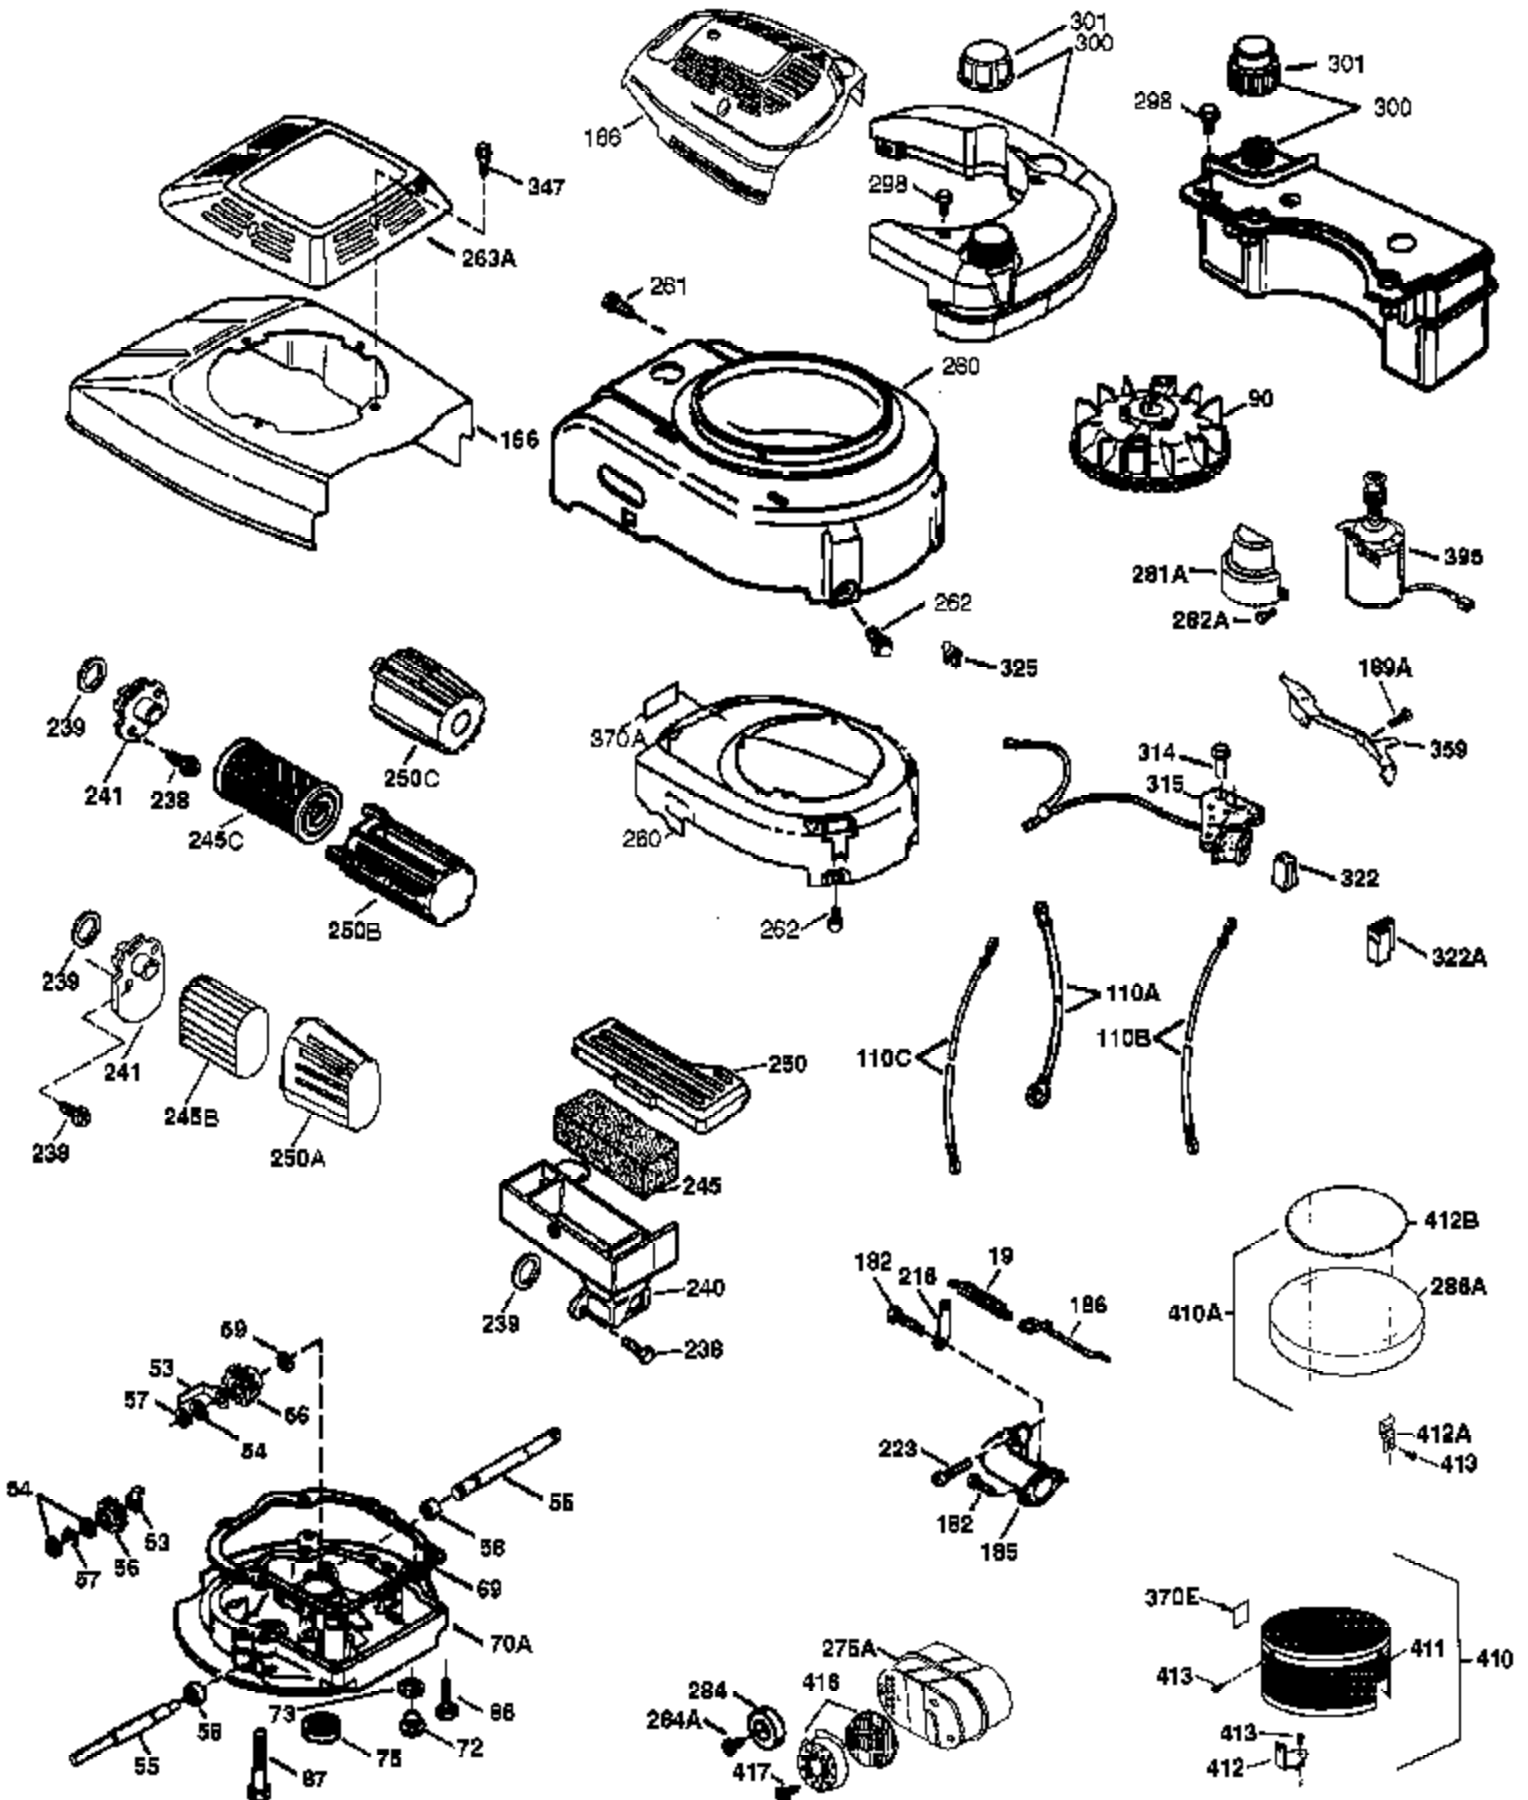

Engine Parts List #2

Ref #	Part Number	Qty	Description
19	36281	1	Extension Spring
41	36070	1	Piston & Pin Ass'y. (Std.) (Incl. 43)
41	36071	1	Piston & Pin Ass'y. (.010" OS) (Incl. 43)
69	35261	1	* Mounting Flange Gasket
72	36083	1	Oil Drain Plug
75	27897	1	Oil Seal
86	650488	6	Screw, 1/4-20 x 1-1/4"
90	611112	1	Flywheel
182	6201	2	Screw, 1/4-28 x 7/8"
185	36785	1	Intake Pipe
186	34337	1	Governor Link
223	650451	2	Screw, 1/4-20 x 1"
238	650932	2	Screw, 10-32 x 49/64"
239	34338	1	* Air Cleaner Gasket
241	35797	1	Air Cleaner Collar
245	35066	1	Air Cleaner Filter
250	35986	1	Air Cleaner Cover
260	36798	1	Blower Housing
261	30200	2	Screw, 10-24 x 9/16"
262	650831	2	Screw, 1/4-20 x 1/2"
284	34422	1	Muffler Deflector (Incl. 284A)
284A	650760	1	Screw, 8-32 x 3/8"
300	35586	1	Fuel Tank (Incl. 292 & 301)
301	36246	1	Fuel Cap
370A	36261	1	Lubrication Decal
416	36085	1	Spark Arrestor Kit (Incl. 417)(Optional)
417	650821	1	Screw, 10-32 x 1/2" (Optional)