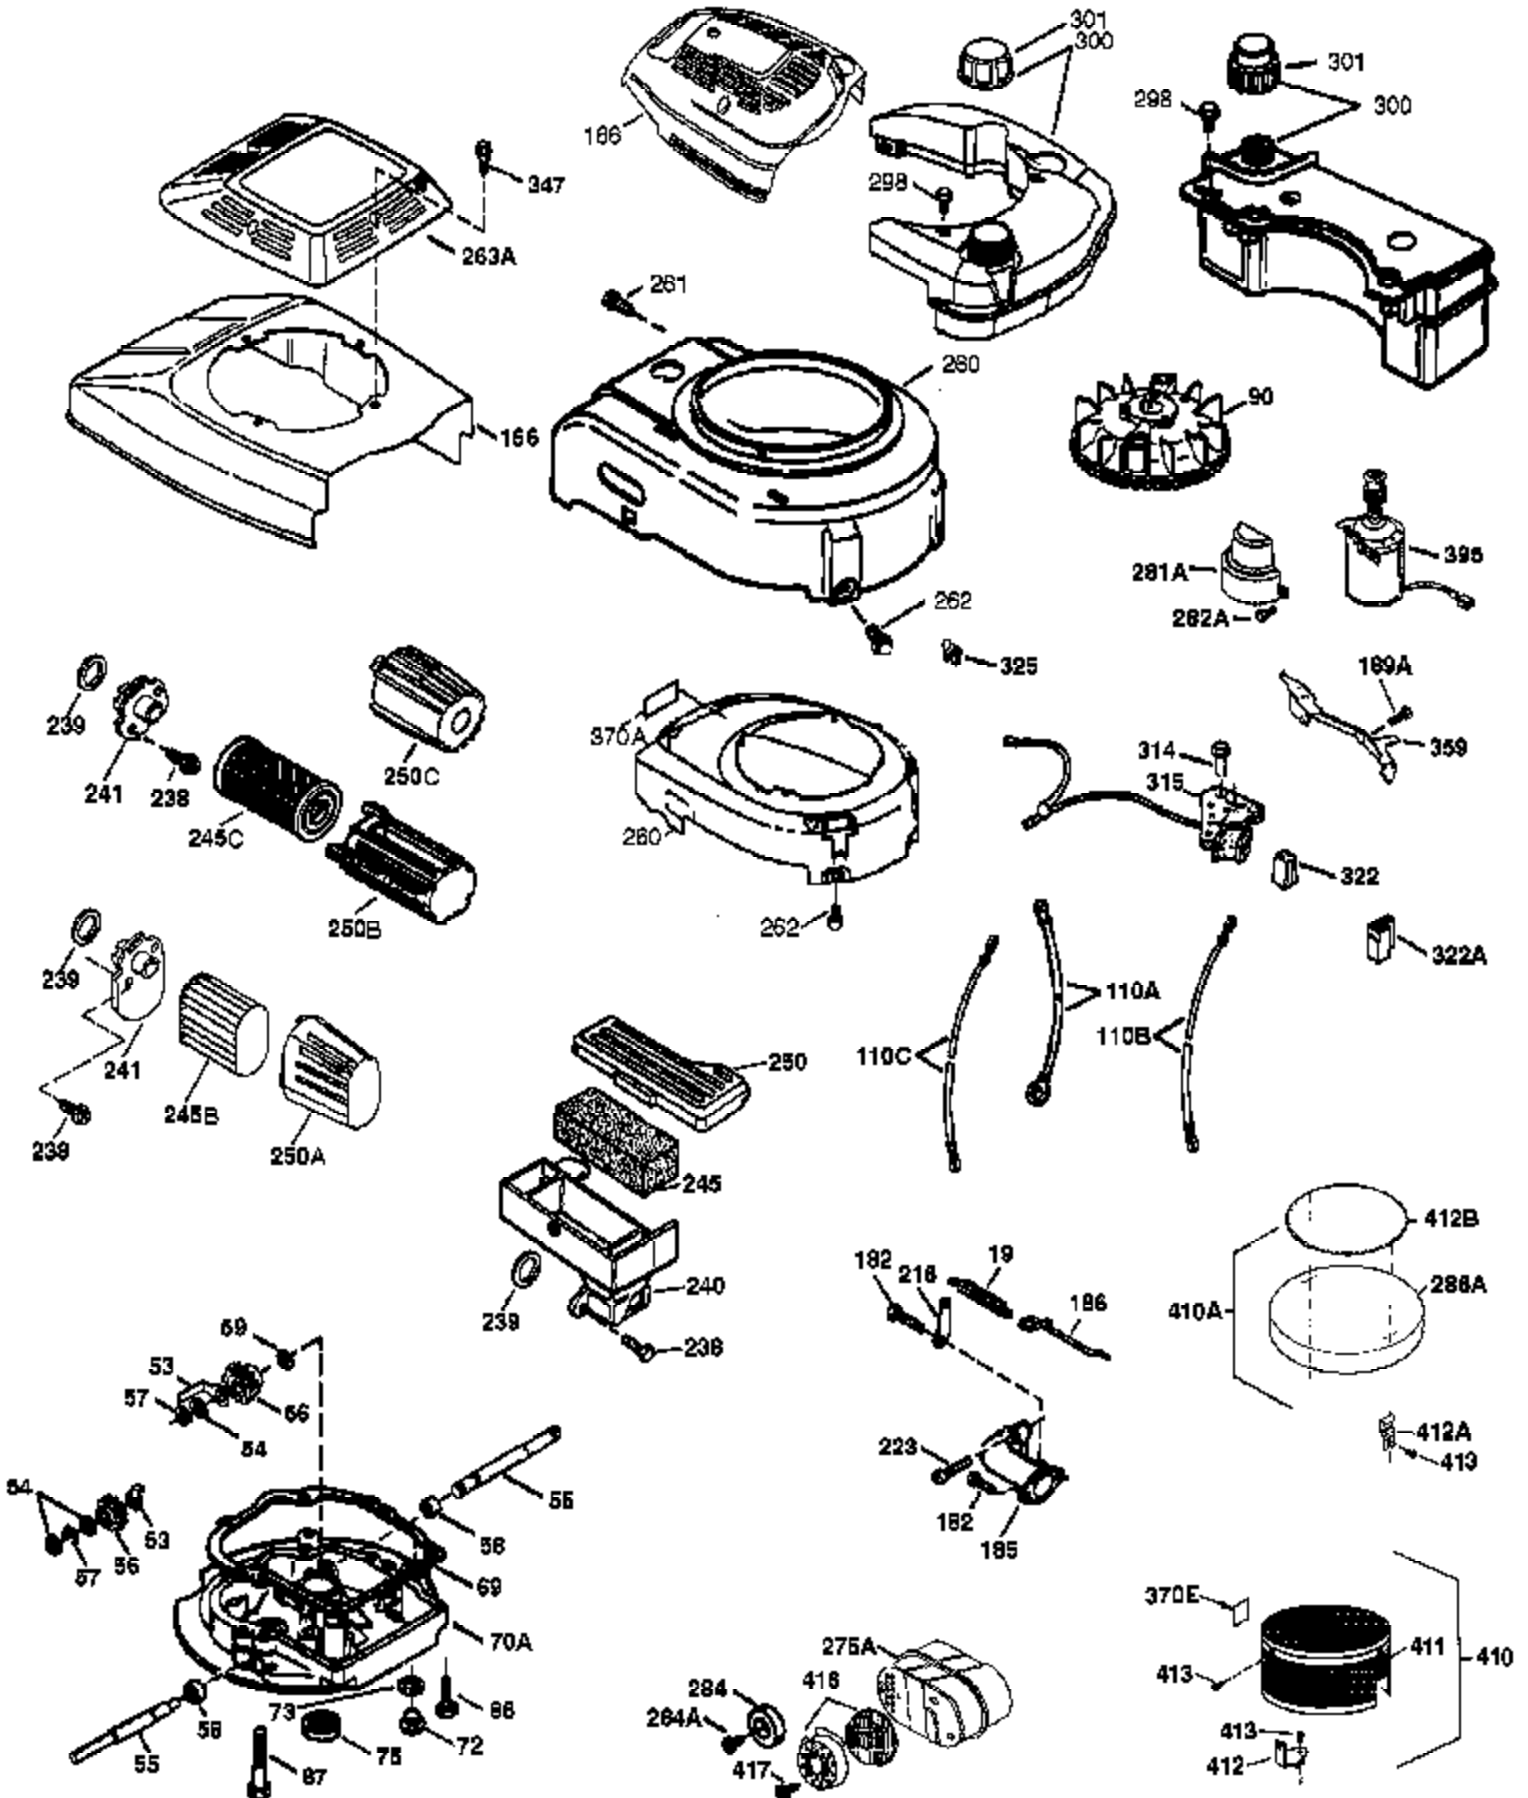

Engine Parts List #2

Ref #	Part Number	Qty	Description
19	36281	1	Extension Spring
41	36070	1	Piston & Pin Ass'y. (Std.) (Incl. 43)
41	36071	1	Piston & Pin Ass'y. (.010" OS) (Incl. 43)
69	35261	1	Mounting Flange Gasket
72	36083	1	Oil Drain Plug
75	27897	1	Oil Seal
86	650488	6	Screw, 1/4-20 x 1-1/4"
90	611112	1	Flywheel
182	6201	2	Screw, 1/4-28 x 7/8"
185	36785	1	Intake Pipe
186	34337	1	Governor Link
223	650451	2	Screw, 1/4-20 x 1"
238	650932	2	Screw, 10-32 x 49/64"
239	34338	1	* Air Cleaner Gasket
241	35797	1	Air Cleaner Collar
245	35066	1	Air Cleaner Filter
250	35986	1	Air Cleaner Cover
260	36960	1	Blower Housing
261	30200	2	Screw, 10-24 x 9/16"
262	650831	2	Screw, 1/4-20 x 1/2"
300	35586	1	Fuel Tank (Incl. 292 & 301)
301	35355	1	Fuel Cap
370A	36261	1	Lubrication Decal
416	36085	1	Spark Arrestor Kit (Incl. 417)(Optional)
417	650760	1	Screw, 8-32 x 3/8" (Optional)