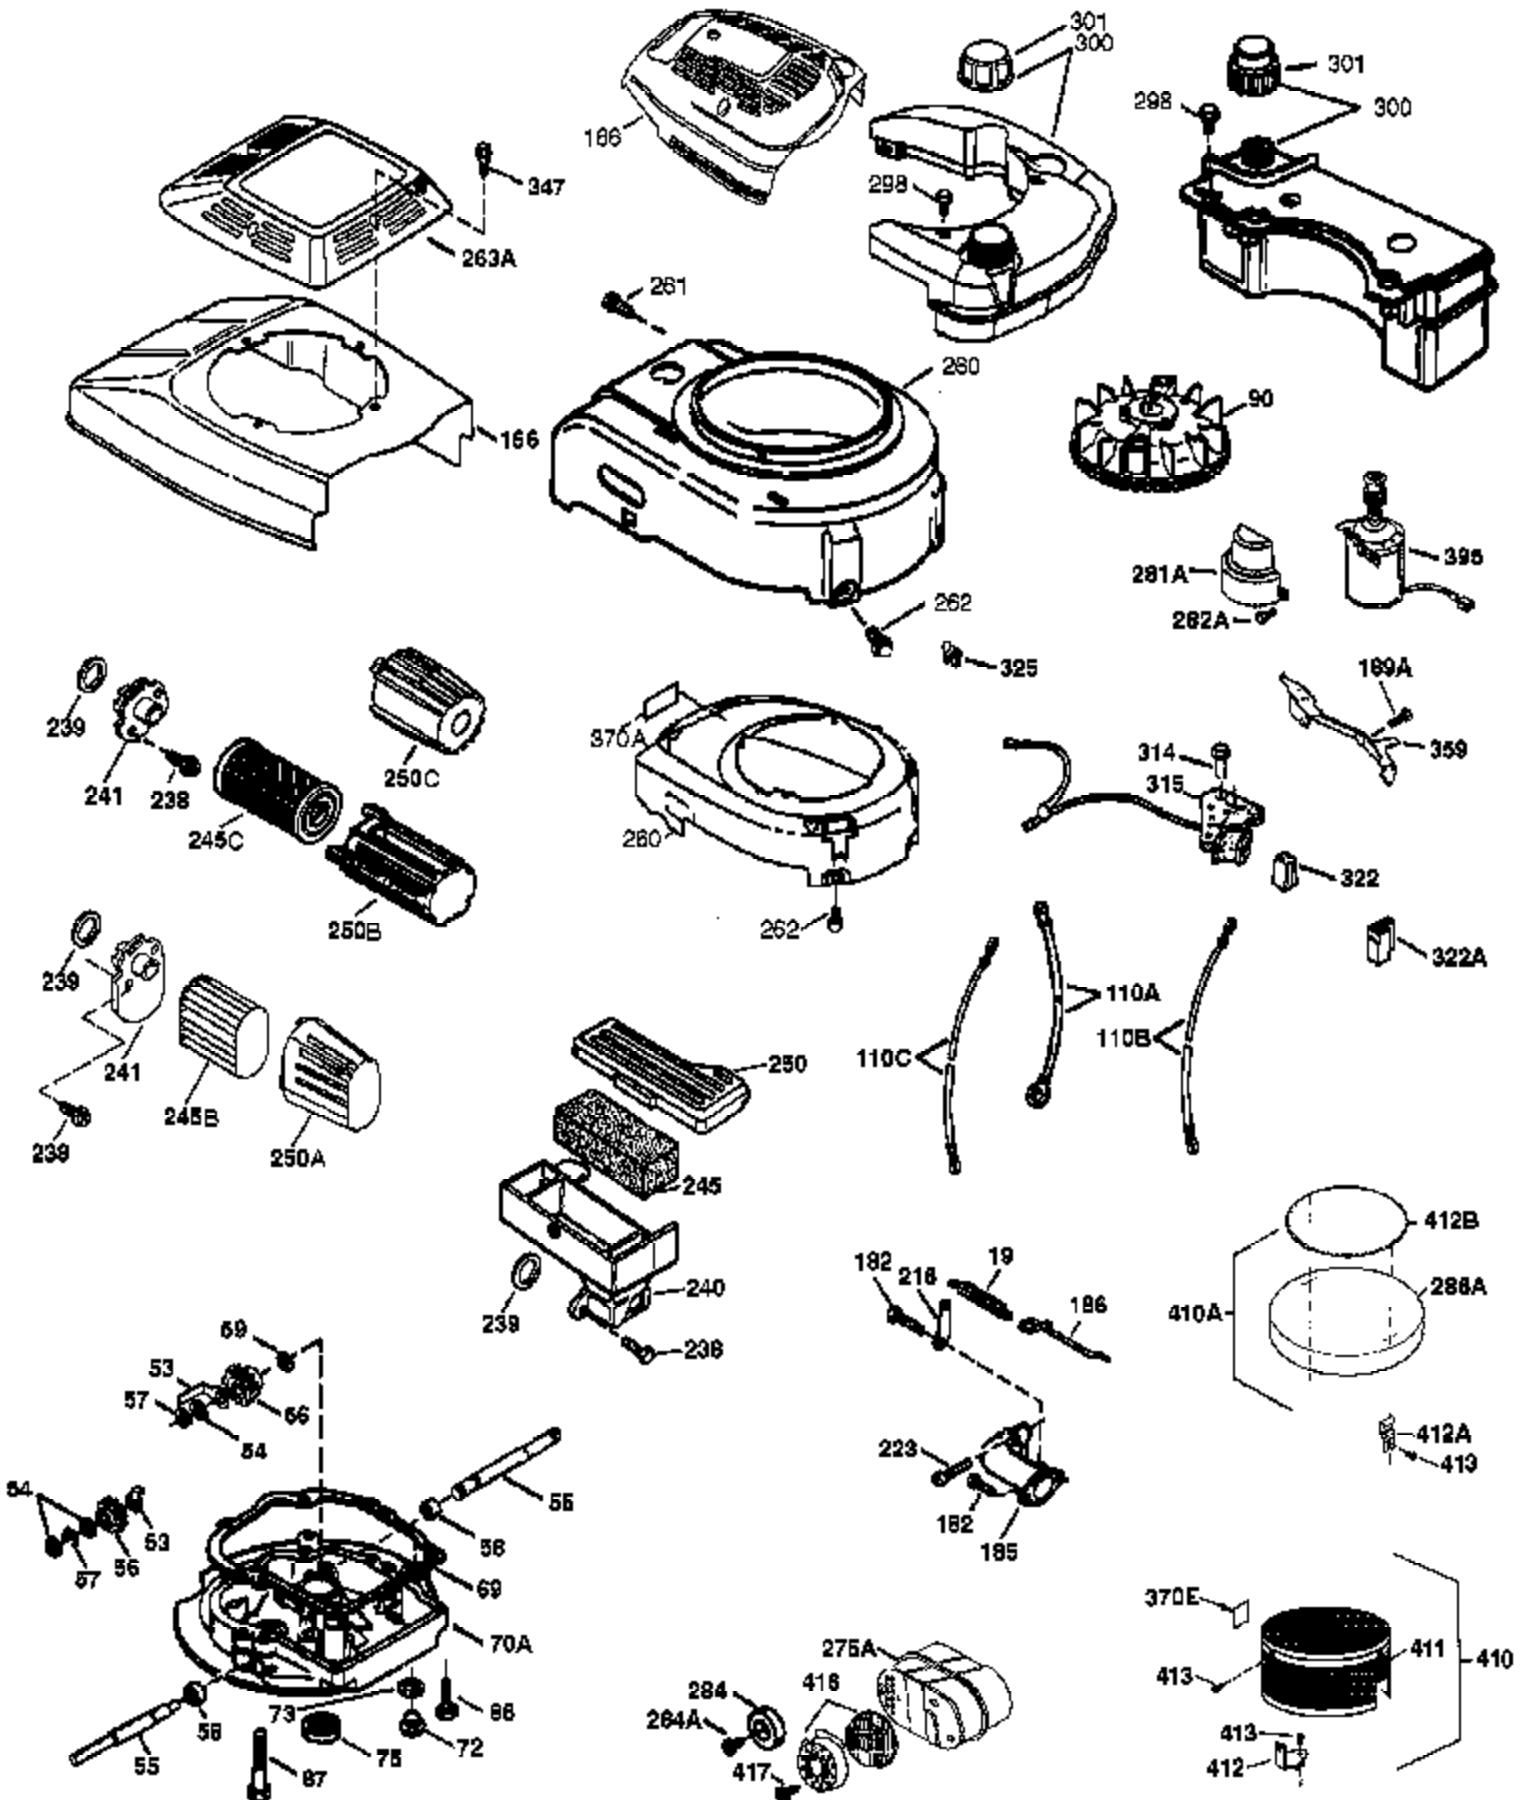

Engine Parts List #2

Ref #	Part Number	Qty	Description
19	36281	1	Extension Spring
41	36070	1	Piston & Pin Ass'y. (Std.) (Incl. 43)
41	36071	1	Piston & Pin Ass'y. (.010" OS) (Incl. 43)
69	35261	1	* Mounting Flange Gasket
72	36083	1	Oil Drain Plug
75	27897	1	Oil Seal
86	650488	6	Screw, 1/4-20 x 1-1/4"
90	611112	1	Flywheel
182	6201	2	Nut & Lock Washer, 1/4-28
185	36785	1	Intake Pipe
186	32653	1	Governor Link
216	33086	1	R.P.M. Adjusting Lever
223	650451	2	Screw, 1/4-20 x 1"
238	650932	2	Screw, 10-32 x 49/64"
239	34338	1	* Air Cleaner Gasket
241	35797	1	Air Cleaner Collar
245	35066	1	Air Cleaner Filter
250	35065	1	Air Cleaner Cover
260	36794	1	Blower Housing
261	30200	2	Screw, 10-24 x 9/16"
262	650831	2	Screw, 1/4-20 x 1/2"
275A	36838		Spark Arrestor Muffler (Incl. 284,284A,416,417)(Optional)
284	36663	1	Muffler Deflector (Incl. 284A)(Optional)
284A	650760	1	Screw, 8-32 x 3/8" (Optional)
298	28763	3	Screw, 10-32 x 35/64"
300	34369B	1	Fuel Tank (Incl. 292 & 301)
301	36246	1	Fuel Cap
370A	36261	1	Lubrication Decal
416	36085	1	Spark Arrestor Kit (Incl. 417)(Optional)
417	650760		Screw, 8-32 x 3/8" (Optional)