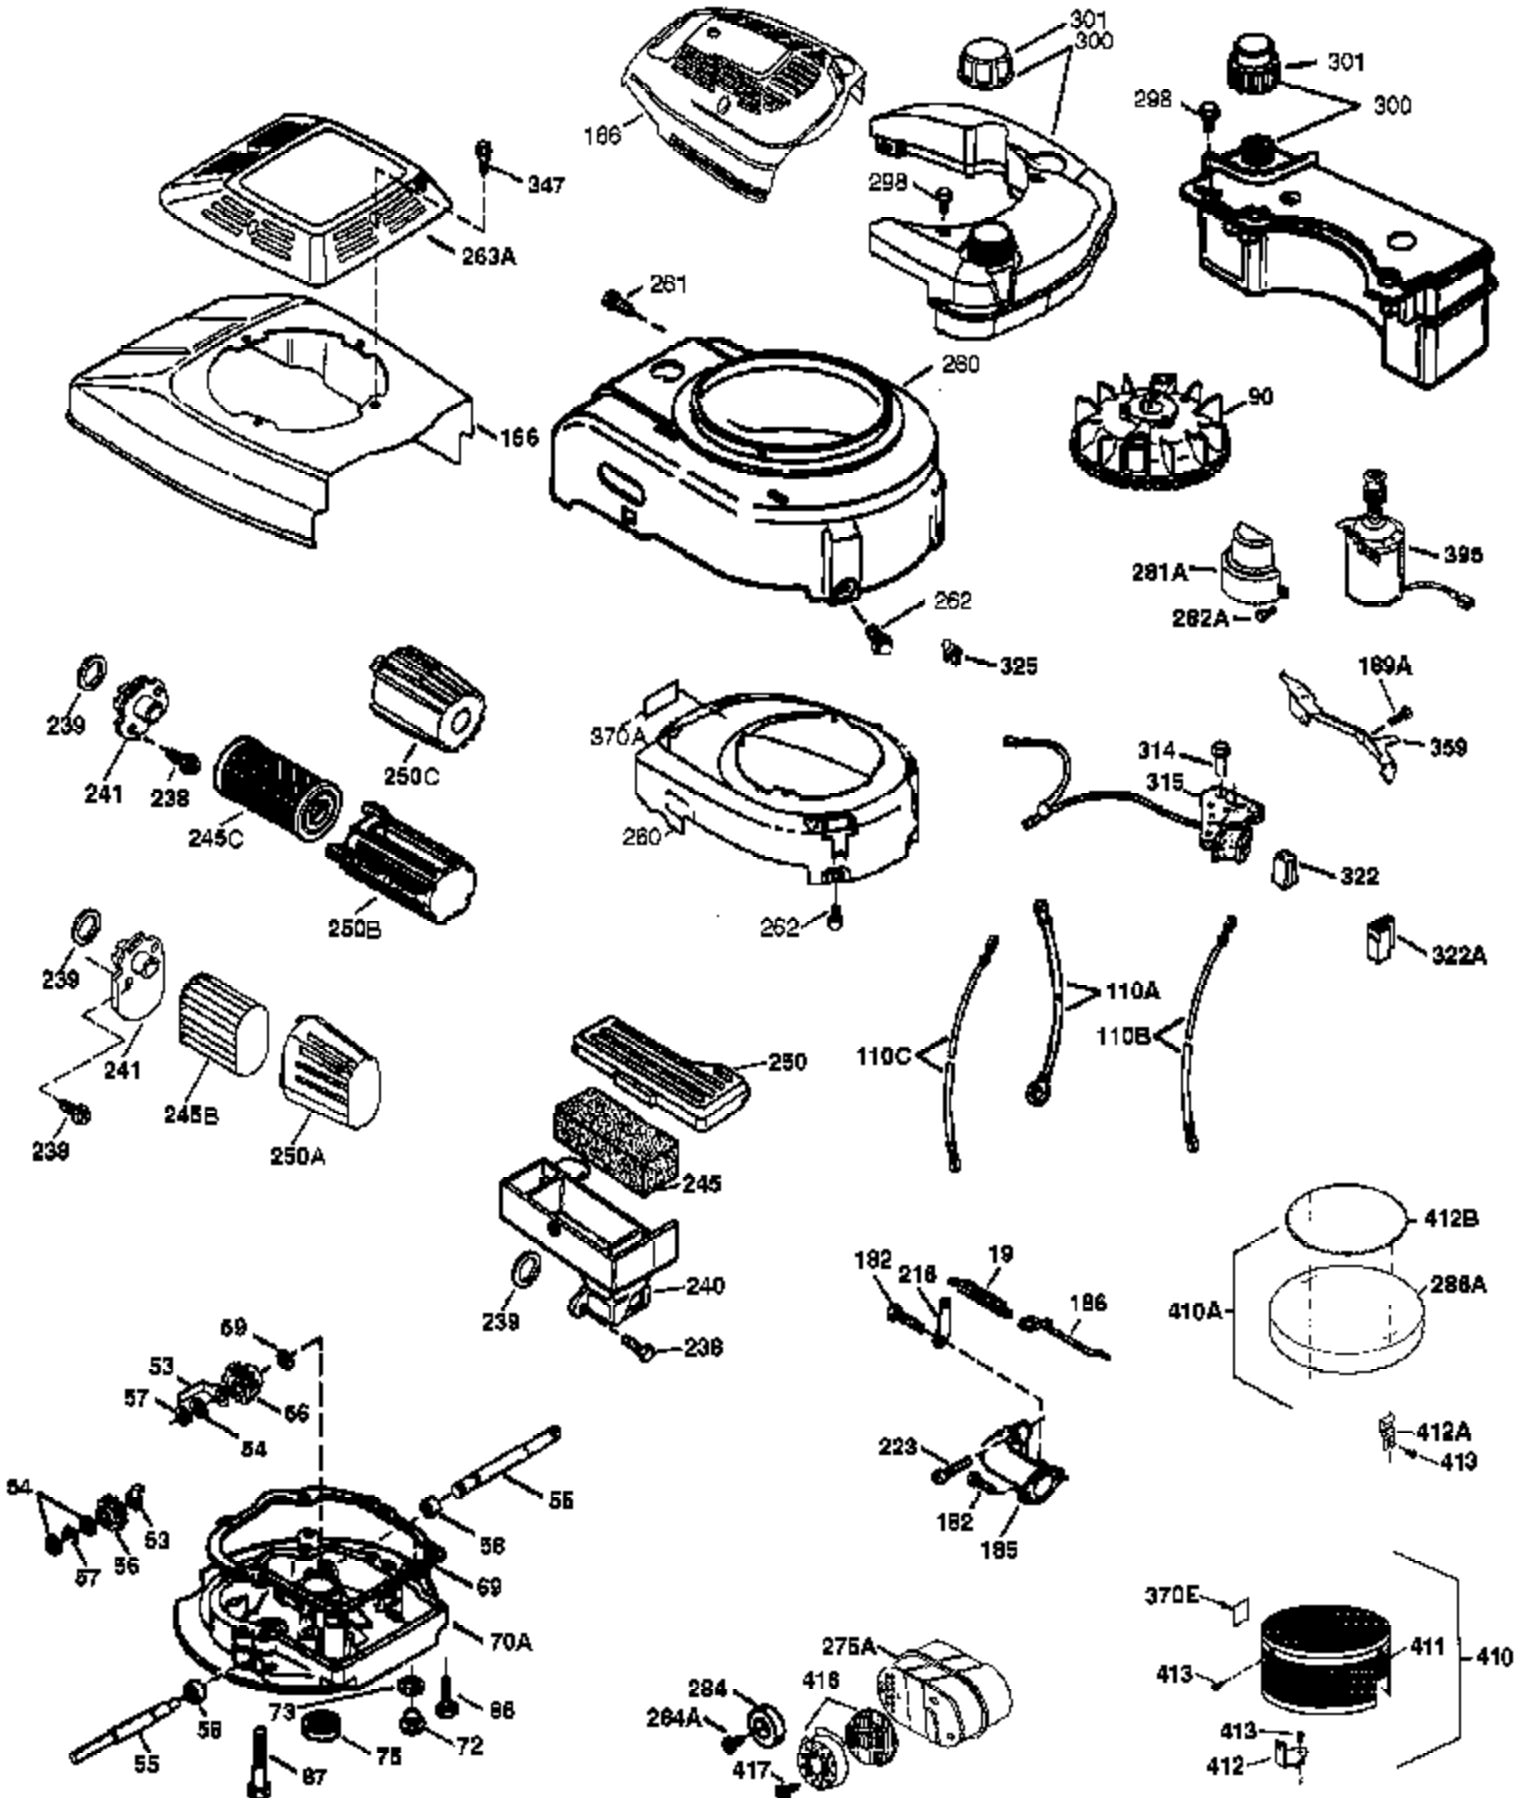

Engine Parts List #2

Ref #	Part Number	Qty	Description
19	36281	1	Extension Spring
41	36070	1	Piston & Pin Ass'y. (Std.) (Incl. 43)
41	36071	1	Piston & Pin Ass'y. (.010" OS) (Incl. 43)
69	35261	1	* Mounting Flange Gasket
72	36083	1	Oil Drain Plug
75	27897	1	Oil Seal
86	650488	6	Screw, 1/4-20 x 1-1/4"
90	611112	1	Flywheel
182	6201	2	Screw, 1/4-28 x 7/8"
185	36785	1	Intake Pipe
186	32653	1	Governor Link
216	33086	1	R.P.M. Adjusting Lever
223	650451	2	Screw, 1/4-20 x 1"
238	650806	2	Screw, 10-32 x 5/8"
239	34338	1	* Air Cleaner Gasket
240	36743	1	Air Cleaner Body
245	36745	2	Air Cleaner Filter
250	36744	1	Air Cleaner Cover
260	36800	1	Blower Housing
261	30200	2	Screw, 10-24 x 9/16"
262	650831	2	Screw, 1/4-20 x 1/2"
263A	36758	1	Starter Grill
298	28763	3	Screw, 10-32 x 35/64"
300	36757	1	Fuel Tank (Incl. 292 & 301)
301	35355	1	Fuel Cap
370A	36261	2	Lubrication Decal
416	36085	1	Spark Arrestor Kit (Incl. 417)(Optional)
417	650760	1	Screw, 8-32 x 3/8" (Optional)