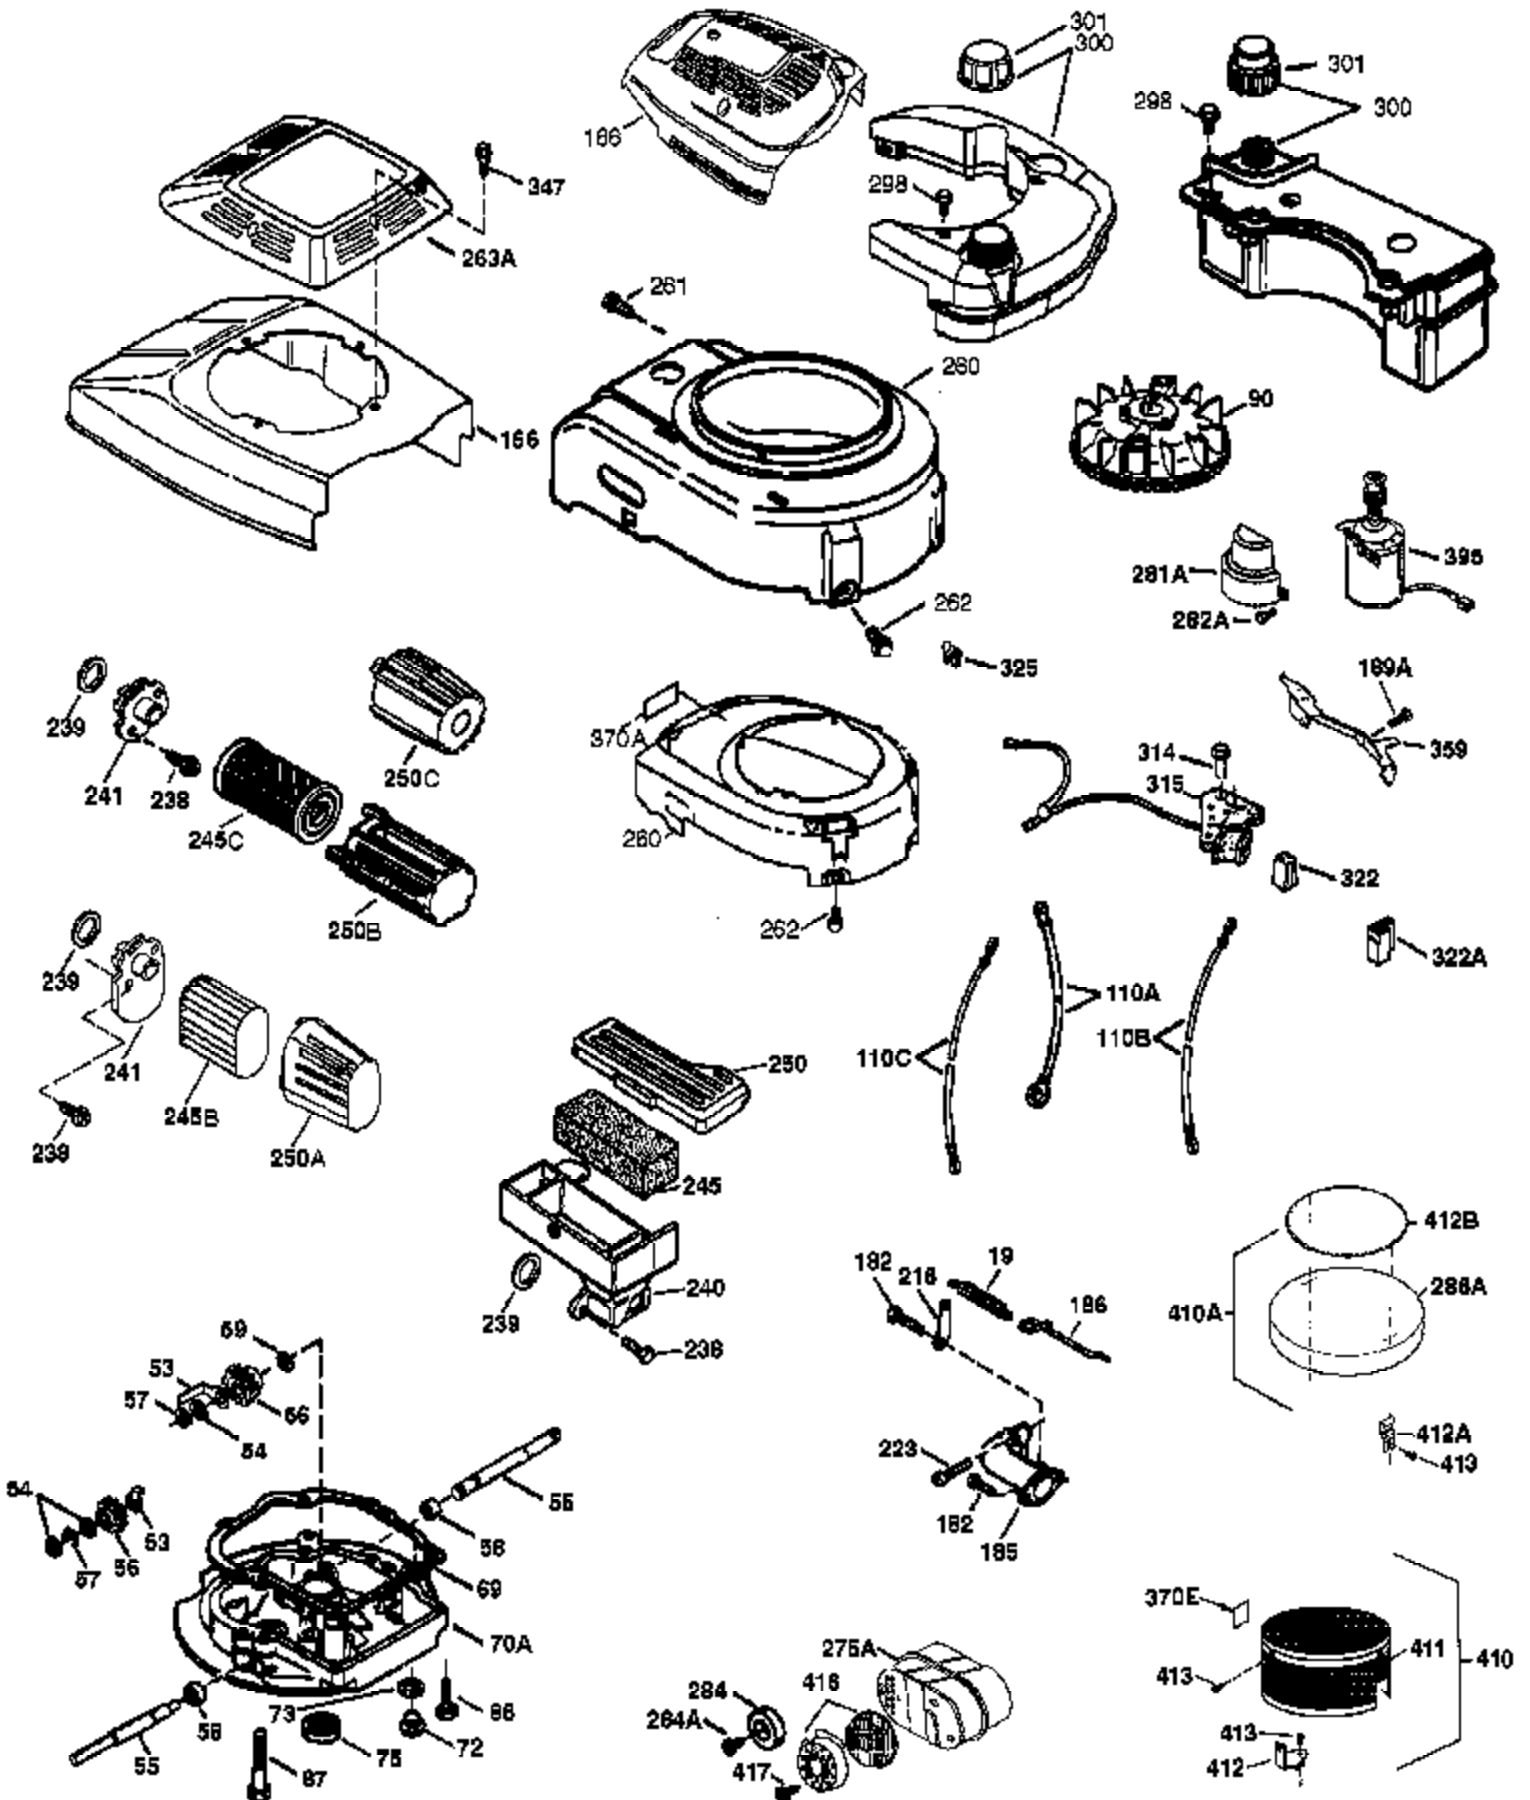

Engine Parts List #2

Ref #	Part Number	Qty	Description
19	36796	1	Extension Spring
41	36070	1	Piston & Pin Ass'y. (Std.) (Incl. 43)
41	36071	1	Piston & Pin Ass'y. (.010" OS) (Incl. 43)
69	35261	1	* Mounting Flange Gasket
72	36083	1	Oil Drain Plug
75	27897	1	Oil Seal
86	650488	6	Screw, 1/4-20 x 1-1/4"
90	611112	1	Flywheel
182	6201	2	Screw, 1/4-28 x 7/8"
185	36785	1	Intake Pipe
186	36255	1	Governor Link
223	650451	2	Screw, 1/4-20 x 1"
238	650932	2	Screw, 10-32 x 49/64"
239	34338	1	* Air Cleaner Gasket
241	35797	1	Air Cleaner Collar
245	35066	1	Air Cleaner Filter
250	35986	1	Air Cleaner Cover
260	36798	1	Blower Housing
261	30200	2	Screw, 10-24 x 9/16"
262	650831	2	Screw, 1/4-20 x 1/2"
300	35586	1	Fuel Tank (Incl. 292 & 301)
301	36246	1	Fuel Cap
370A	36261	1	Lubrication Decal
416	36085	1	Spark Arrestor Kit (Incl. 417)(Optional)
417	650760	1	Screw, 8-32 x 3/8" (Optional)