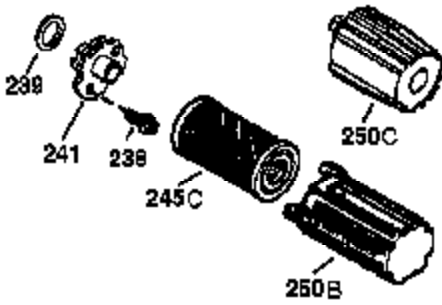

Ref #	Part Number	Qty	Description
238	650932	2	Screw, 10-32 x 49/64"
239	34338	1	* Air Cleaner Gasket
241	35797	1	Air Cleaner Collar
245C	35066	1	Air Filter (Conical)
250B	35065	1	Air Cleaner Cover
298	28763	3	Screw, 10-32 x 49/64"
300A	36916	1	Fuel Tank (Incl. 292 & 301)
301	36246	1	Fuel Cap
416	36085	1	Spark Arrestor Kit (Incl. 417)(Optional)
417	650821	1	Screw, 10-32 x 1/2" (Optional)
900	750880	1	Replacement Engine, order from 71-999
900	750881	1	Replacement Short Block, order from 71-999