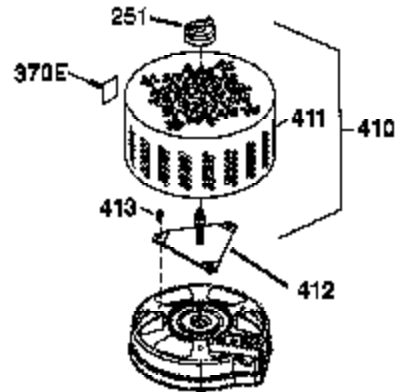

Ref #	Part Number	Qty	Description
238	650932	2	Screw, 10-32 x 49/64"
239	34338	1	* Air Cleaner Gasket
241	35797	1	Air Cleaner Collar
245C	35066	1	Air Filter (Conical)
250B	35065	1	Air Cleaner Cover
298	28763	3	Screw, 10-32 x 49/64"
300A	36916	1	Fuel Tank (Incl. 292 & 301)
301	36246	1	Fuel Cap
416	36085	1	Spark Arrestor Kit (Incl. 417)(Optional)
417	650821	1	Screw, 10-32 x 1/2" (Optional)
900	750880	1	Replacement Engine, order from 71-999
900	750881	1	Replacement Short Block, order from 71-999