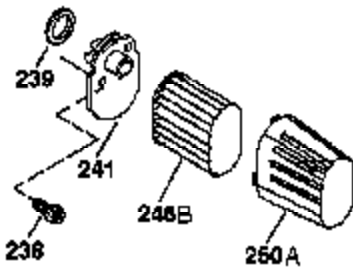

Ref #	Part Number	Qty	Description
238	650932	2	Screw, 10-32 x 49/64"
239	34338	1	* Air Cleaner Gasket
241	35797	1	Air Cleaner Collar
245C	35066	1	Air Filter (Conical)
250B	35065	1	Air Cleaner Cover
298	28763	3	Screw, 10-32 x 49/64"
300A	36916	1	Fuel Tank (Incl. 292 & 301)
301	36246	1	Fuel Cap
416	36085	1	Spark Arrestor Kit (Incl. 417)(Optional)
417	650821	1	Screw, 10-32 x 1/2" (Optional)
900	750880	1	Replacement Engine, order from 71-999
900	750881	1	Replacement Short Block, order from 71-999