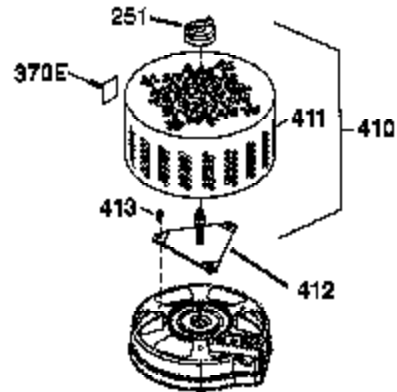

Ref #	Part Number	Qty	Description
238	650932	2	Screw, 10-32 x 49/64"
239	34338	1	* Air Cleaner Gasket
241	36919	1	Air Cleaner Collar
251	650886	1	Wing Nut, 1/4-20
298	28763	3	Screw, 10-32 x 49/64"
300A	35586A	1	Fuel Tank (Incl. 292 & 301)
301	36246	1	Fuel Cap
370E	34387	1	Instruction Decal
411	37322	1	Debris Screen
412	37323	1	Recoil Bracket
413	650910	2	Screw, 8-32 x 1.4"
416	36085	1	Spark Arrestor Kit (Incl. 417)(Optional)
417	650821	1	Screw, 10-32 x 1/2" (Optional)