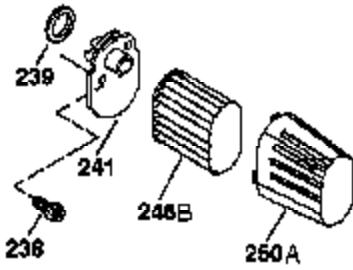

Ref #	Part Number	Qty	Description
238	650932	2	Screw, 10-32 x 49/64"
239	34338	1	* Air Cleaner Gasket
241	36919	1	Air Cleaner Collar
251	650886	1	Wing Nut, 1/4-20
298	28763	3	Screw, 10-32 x 49/64"
300A	35586A	1	Fuel Tank (Incl. 292 & 301)
301	36246	1	Fuel Cap
370E	34387	1	Instruction Decal
411	37322	1	Debris Screen
412	37323	1	Recoil Bracket
413	650910	2	Screw, 8-32 x 1.4"
416	36085	1	Spark Arrestor Kit (Incl. 417)(Optional)
417	650821	1	Screw, 10-32 x 1/2" (Optional)