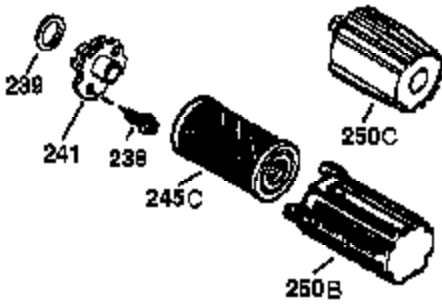

Ref #	Part Number	Qty	Description
238	650932	2	Screw, 10-32 x 49/64"
239	34338	1	* Air Cleaner Gasket
241	36919	1	Air Cleaner Collar
251	650886	1	Wing Nut, 1/4-20
298	28763	3	Screw, 10-32 x 49/64"
300A	35586A	1	Fuel Tank (Incl. 292 & 301)
301	36246	1	Fuel Cap
370E	34387	1	Instruction Decal
411	37322	1	Debris Screen
412	37323	1	Recoil Bracket
413	650910	2	Screw, 8-32 x 1.4"
416	36085	1	Spark Arrestor Kit (Incl. 417)(Optional)
417	650821	1	Screw, 10-32 x 1/2" (Optional)