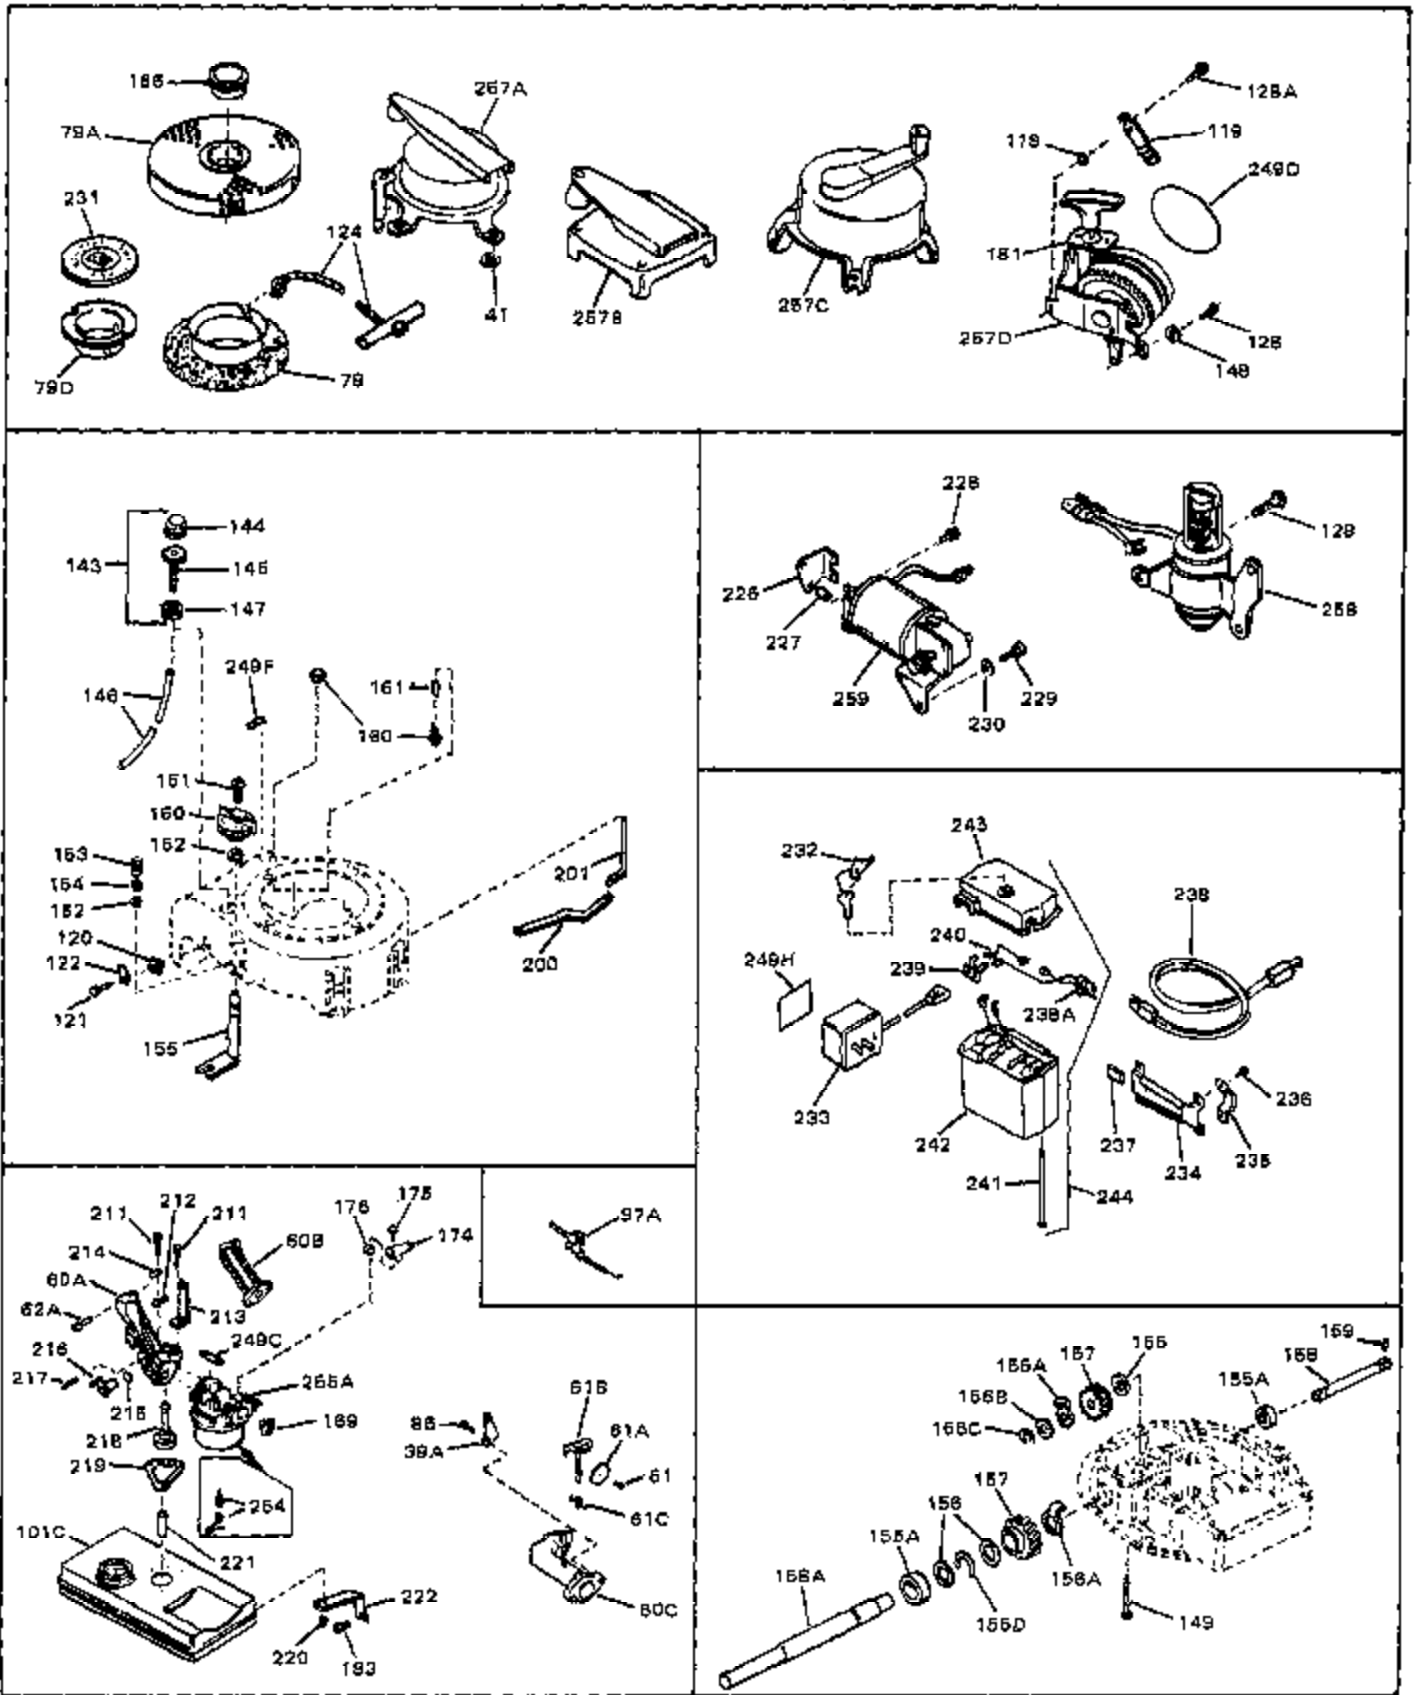

Ref #	Part Number	Qty	Description
39A	33086	0	Lever, Speed adj.
41	27070	0	Lockwasher
41	27656	0	Washer, Flat
41	650168	0	Washer, Flat
79	30892	0	Pulley, Rope starter
79D	590416	0	Cup, Starter
85	30564	0	Screw
85	6201	0	Screw
85	6202	0	Screw
124	590343	0	Rope & Handle Assy., Starter
128	650737	0	Screw, Hex washer hd. taptite, 1/4-20 x 1/2
148	8345	0	Washer, 1/4
149	650492	0	Screw
166	32119	0	Plug, Screen
166	32236	0	Plug, Screen
181	590441	0	Rope Guide Assy.
181	590516	0	Bracket Assy.
183	29511	0	Screw, Slotted hex washer hd., 1/4-20 x 7/16
249C	33743	0	Decal, Stop control
254	631021	0	Inlet Needle, Seat & Clip Assy.
255A	631612	0	Carburetor