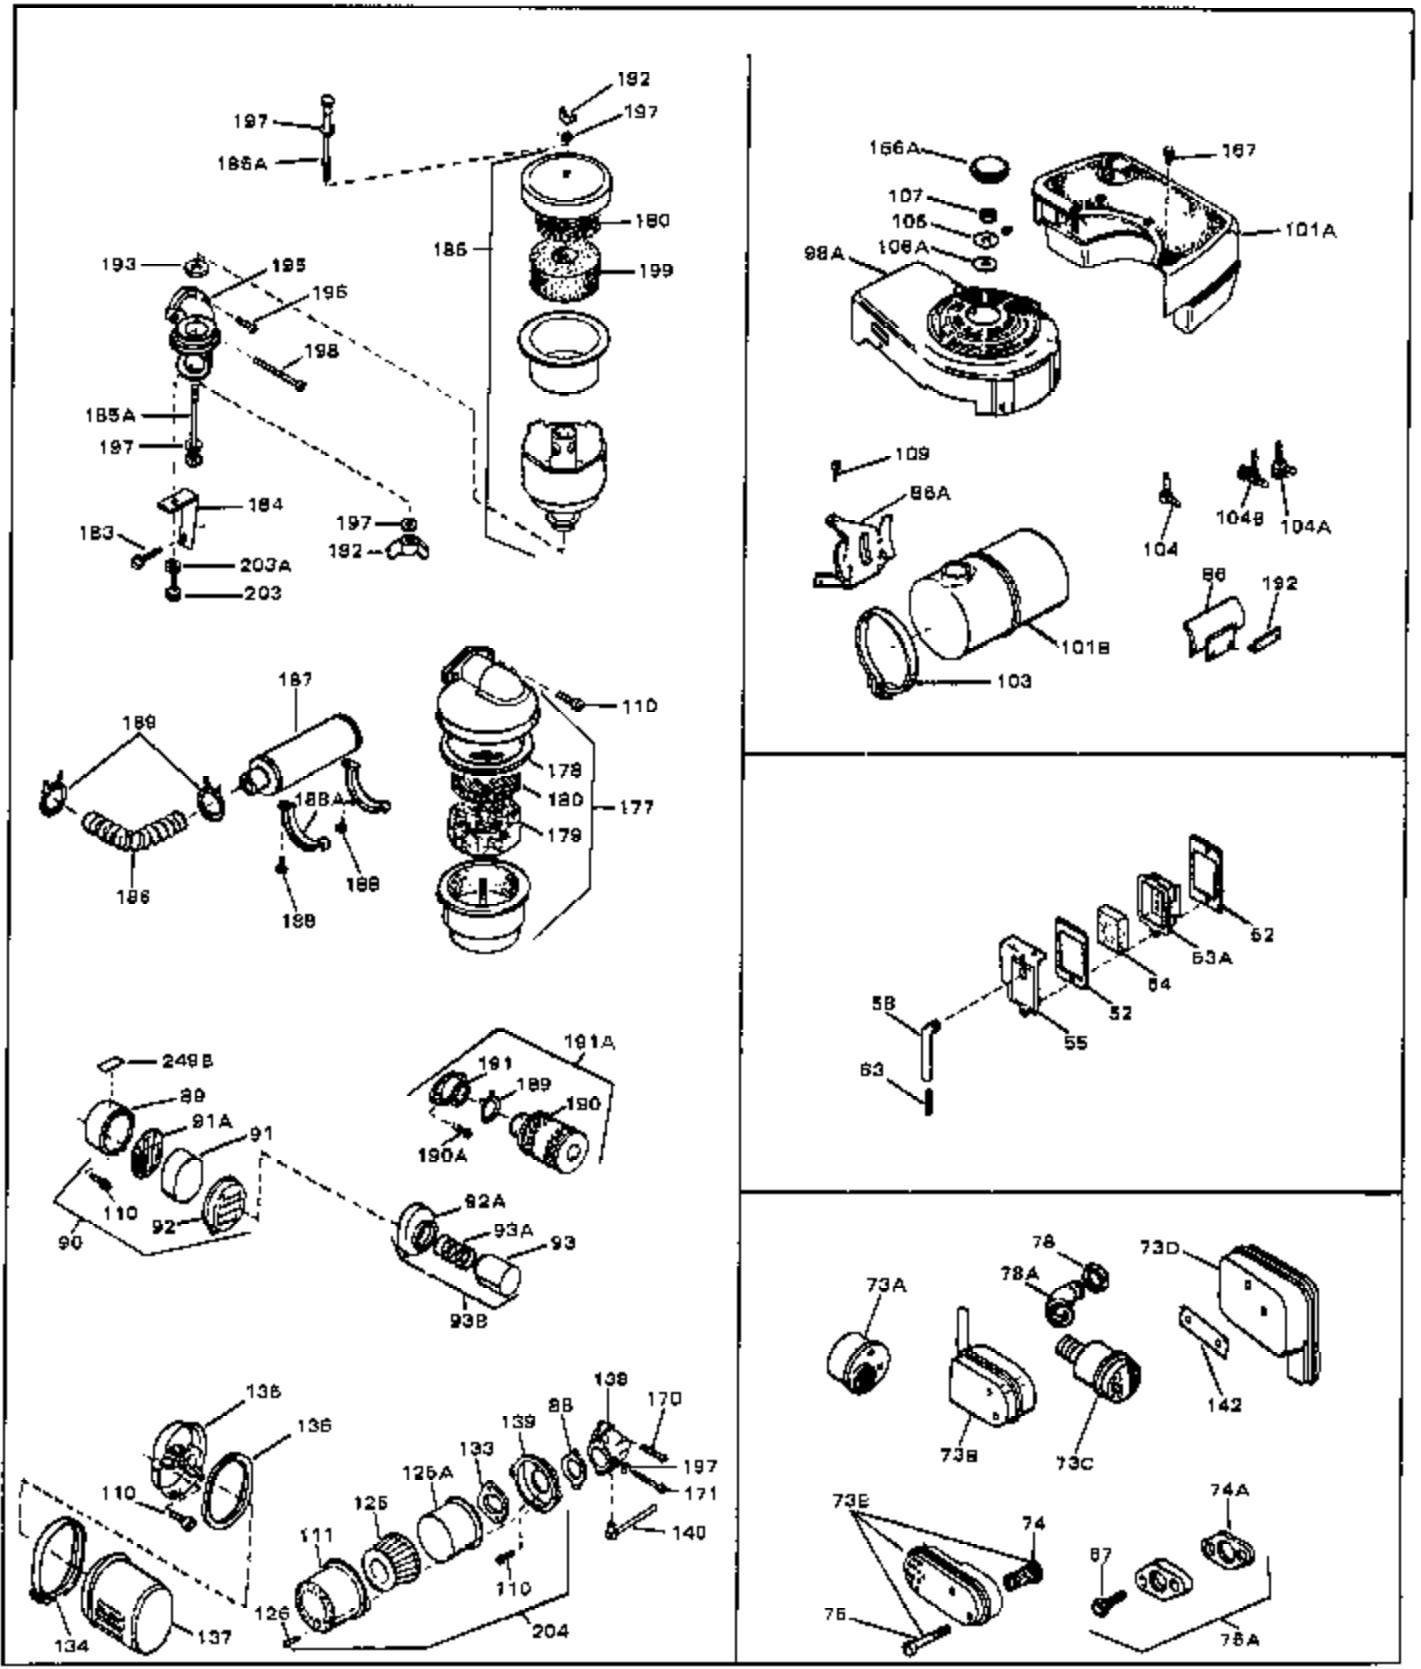

Ref #	Part Number	Qty	Description
52	31619	0	Gasket, Breather cover
63	31778	0	Spring, Coil
67	30063	0	Screw
75A	730162	0	Kit, Muffler Adapter
75	27182	0	Screw, Hex hd. cap, 1/4-20 x 3-3/8
75	30298	0	Screw, Hex hd. cap, 1/4-20 x 2-1/2
75	650234	0	Screw, Hex hd. cap, 1/4-20 x 3
75	650243	0	Screw, Hex hd. cap, 1/4-20 x 2-3/4
75	650253	0	Screw, Hex hd. cap, 1/4-20 x 2-1/4
75	650493	0	Screw, Hex hd. Sems, 1/4-20 x 1-3/4
75	650795	0	Screw, Hex hd. cap, Sems, 1/4-20 x 2-5/16
78	27675	0	Nut, Conduit
78A	28885	0	Elbow, Exhaust (90ø)
78A	30617	0	Elbow, Exhaust (45ø)
88	33051	0	Gasket, Air cleaner
91A	29962	0	Screen, Air cleaner
93	450124	0	Bag, Pre-cleaner
93A	450150	0	Spring, Pre-cleaner
93B	730510	0	Kit, Pre-cleaner
104A	29683	0	Strainer & Shut-off
104	28584	0	Strainer & Elbow
104B	30863	0	Valve, Fuel shut-off
106	650490	0	Washer, Belleville
107	650607	0	Nut, Flywheel
109	650561	0	Screw
110	28820	0	Screw
110	29786	0	Screw
110	650399	0	Screw, Phil. fil. hd. Sems, 10-32 x 5/8
126	650152	0	Screw
133	30767	0	Spacer, Air cleaner
140	30635	0	Fitting, Breather
170	650163	0	Screw, Fil. hd. Sems, 10-32 x 7/8
171	650520	0	Screw
182	9577	0	Nut, Wing, 10-24
183	29511	0	Screw, Slotted hex washer hd., 1/4-20 x 7/16
184	30418	0	Bracket, Cleaner elbow
191A	730145	0	Air Cleaner Kit
192	29432	0	Bracket, Housing
193	27165	0	Gasket, Elbow
196	650163	0	Screw, Fil. hd. Sems, 10-32 x 7/8
197	27183	0	Washer, Fiber
197	31905	0	Washer, Paper
198	650519	0	Screw
198	650520	0	Screw
199	31408	0	Element, Air cleaner
203A	650722	0	Lockwasher, 1/4
203	30688	0	Screw, Hex hd. Sems, 1/4-20 x 1/2
204	730127	0	Cleaner Assy., Air (Poly)