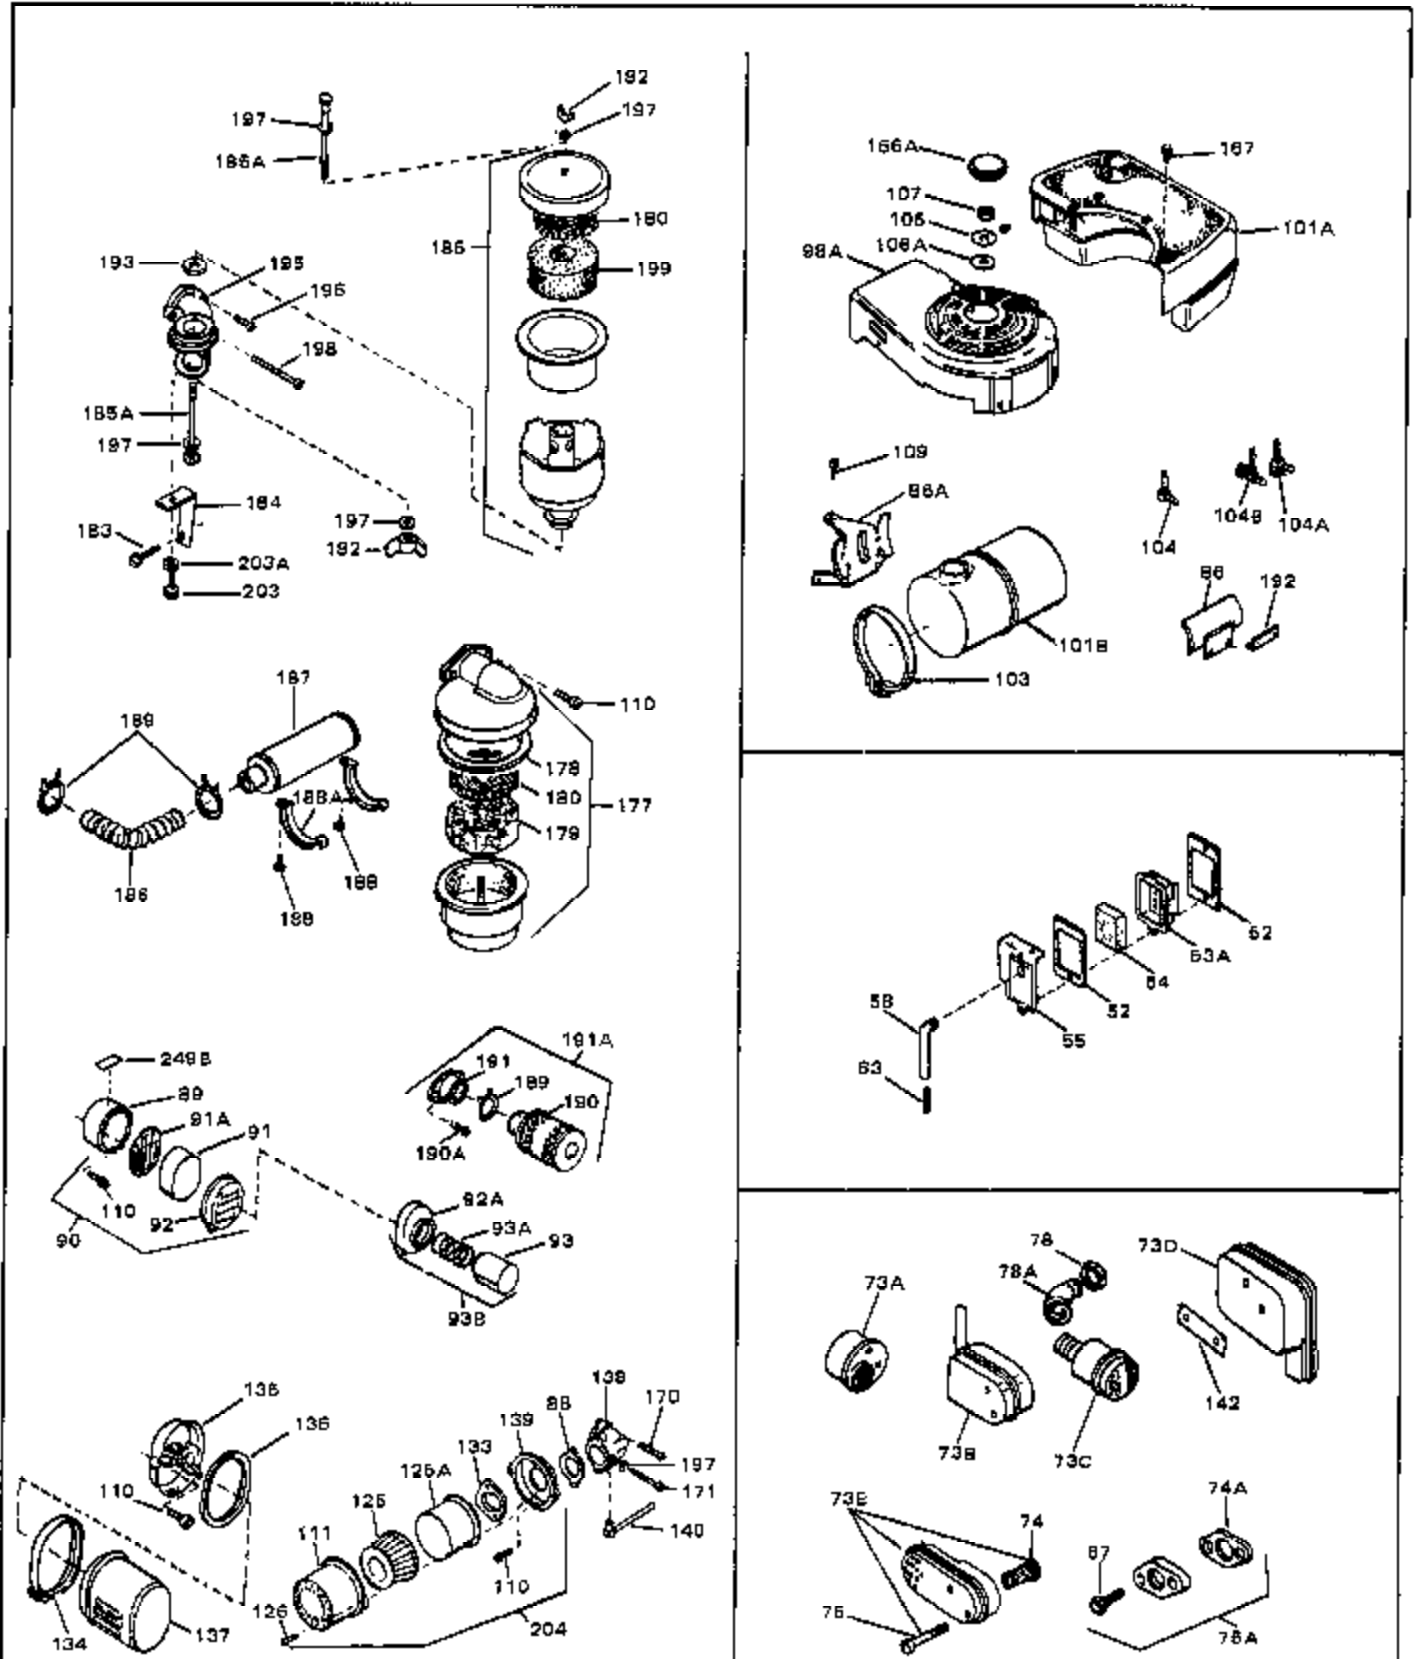

Ref #	Part Number	Qty	Description
52	31619	0	Gasket, Breather cover
63	31778	0	Spring, Coil
67	30063	0	Screw
74A	30081	0	Gasket, Exhaust
75	27182	0	Screw, Hex hd. cap, 1/4-20 x 3-3/8
75	30298	0	Screw, Hex hd. cap, 1/4-20 x 2-1/2
75	650234	0	Screw, Hex hd. cap, 1/4-20 x 3
75	650243	0	Screw, Hex hd. cap, 1/4-20 x 2-3/4
75	650253	0	Screw, Hex hd. cap, 1/4-20 x 2-1/4
75	650493	0	Screw, Hex hd. Sems, 1/4-20 x 1-3/4
75	650795	0	Screw, Hex hd. cap, Sems, 1/4-20 x 2-5/16
75A	730162	0	Kit, Muffler Adapter
78A	28885	0	Elbow, Exhaust (90°)
78A	30617	0	Elbow, Exhaust (45°)
78	27675	0	Nut, Conduit
88	33051	0	Gasket, Air cleaner
91A	29962	0	Screen, Air cleaner
93A	450150	0	Spring, Pre-cleaner
93B	730510	0	Kit, Pre-cleaner
93	450124	0	Bag, Pre-cleaner
104B	30863	0	Valve, Fuel shut-off
104	28584	0	Strainer & Elbow
104A	29683	0	Strainer & Shut-off
106	650490	0	Washer, Belleville
107	650607	0	Nut, Flywheel
109	650561	0	Screw
110	28820	0	Screw
110	29786	0	Screw
110	650399	0	Screw, Phil. fil. hd. Sems, 10-32 x 5/8
126	650152	0	Screw
133	30767	0	Spacer, Air cleaner
140	30635	0	Fitting, Breather
170	650163	0	Screw, Fil. hd. Sems, 10-32 x 7/8
171	650520	0	Screw
182	9577	0	Nut, Wing, 10-24
183	29511	0	Screw, Slotted hex washer hd., 1/4-20 x 7/16
184	30418	0	Bracket, Cleaner elbow
191A	730145	0	Air Cleaner Kit
192	29432	0	Bracket, Housing
193	27165	0	Gasket, Elbow
196	650163	0	Screw, Fil. hd. Sems, 10-32 x 7/8
197	27183	0	Washer, Fiber
197	31905	0	Washer, Paper
198	650519	0	Screw
198	650520	0	Screw
199	31408	0	Element, Air cleaner
203	30688	0	Screw, Hex hd. Sems, 1/4-20 x 1/2
203A	650722	0	Lockwasher, 1/4
204	730127	0	Cleaner Assy., Air (Poly)