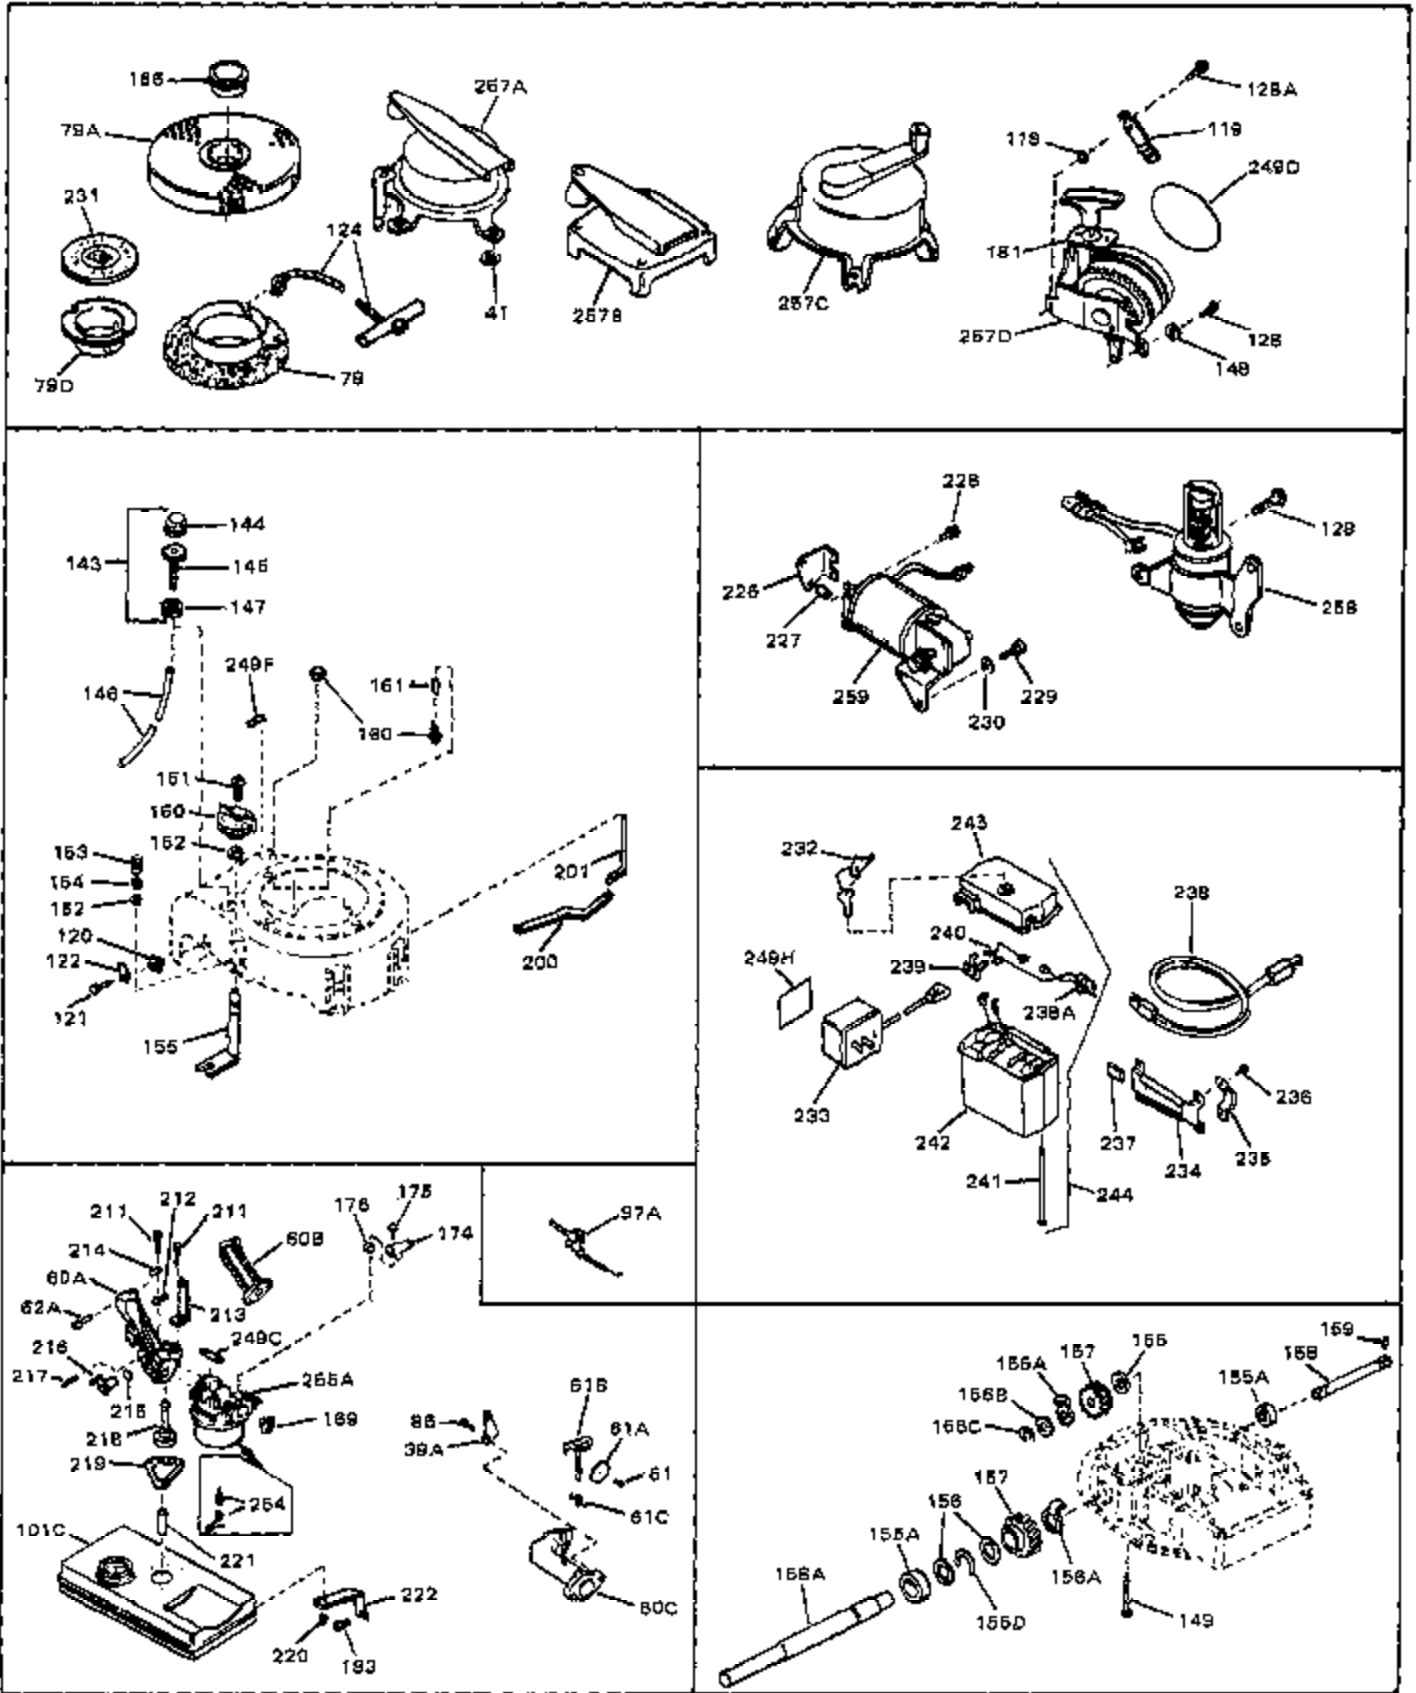

Engine Parts List #2

Ref #	Part Number	Qty	Description
41	27070	0	Lockwasher
41	27656	0	Washer, Flat
41	650168	0	Washer, Flat
79A	32237	0	Screen, Flywheel
79	30892	0	Pulley, Rope starter
85	30564	0	Screw
85	6201	0	Screw
85	6202	0	Screw
124	590343	0	Rope & Handle Assy., Starter
128	650737	0	Screw, Hex washer hd. taptite, 1/4-20 x 1/2
148	8345	0	Washer, 1/4
149	650492	0	Screw
166	32119	0	Plug, Screen
166	32236	0	Plug, Screen
181	590441	0	Rope Guide Assy.
181	590516	0	Bracket Assy.
183	29511	0	Screw, Slotted hex washer hd., 1/4-20 x 7/16
254	631021	0	Inlet Needle, Seat & Clip Assy.
255A	631612	0	Carburetor
257D	590450A	0	Starter, Side mount rewind