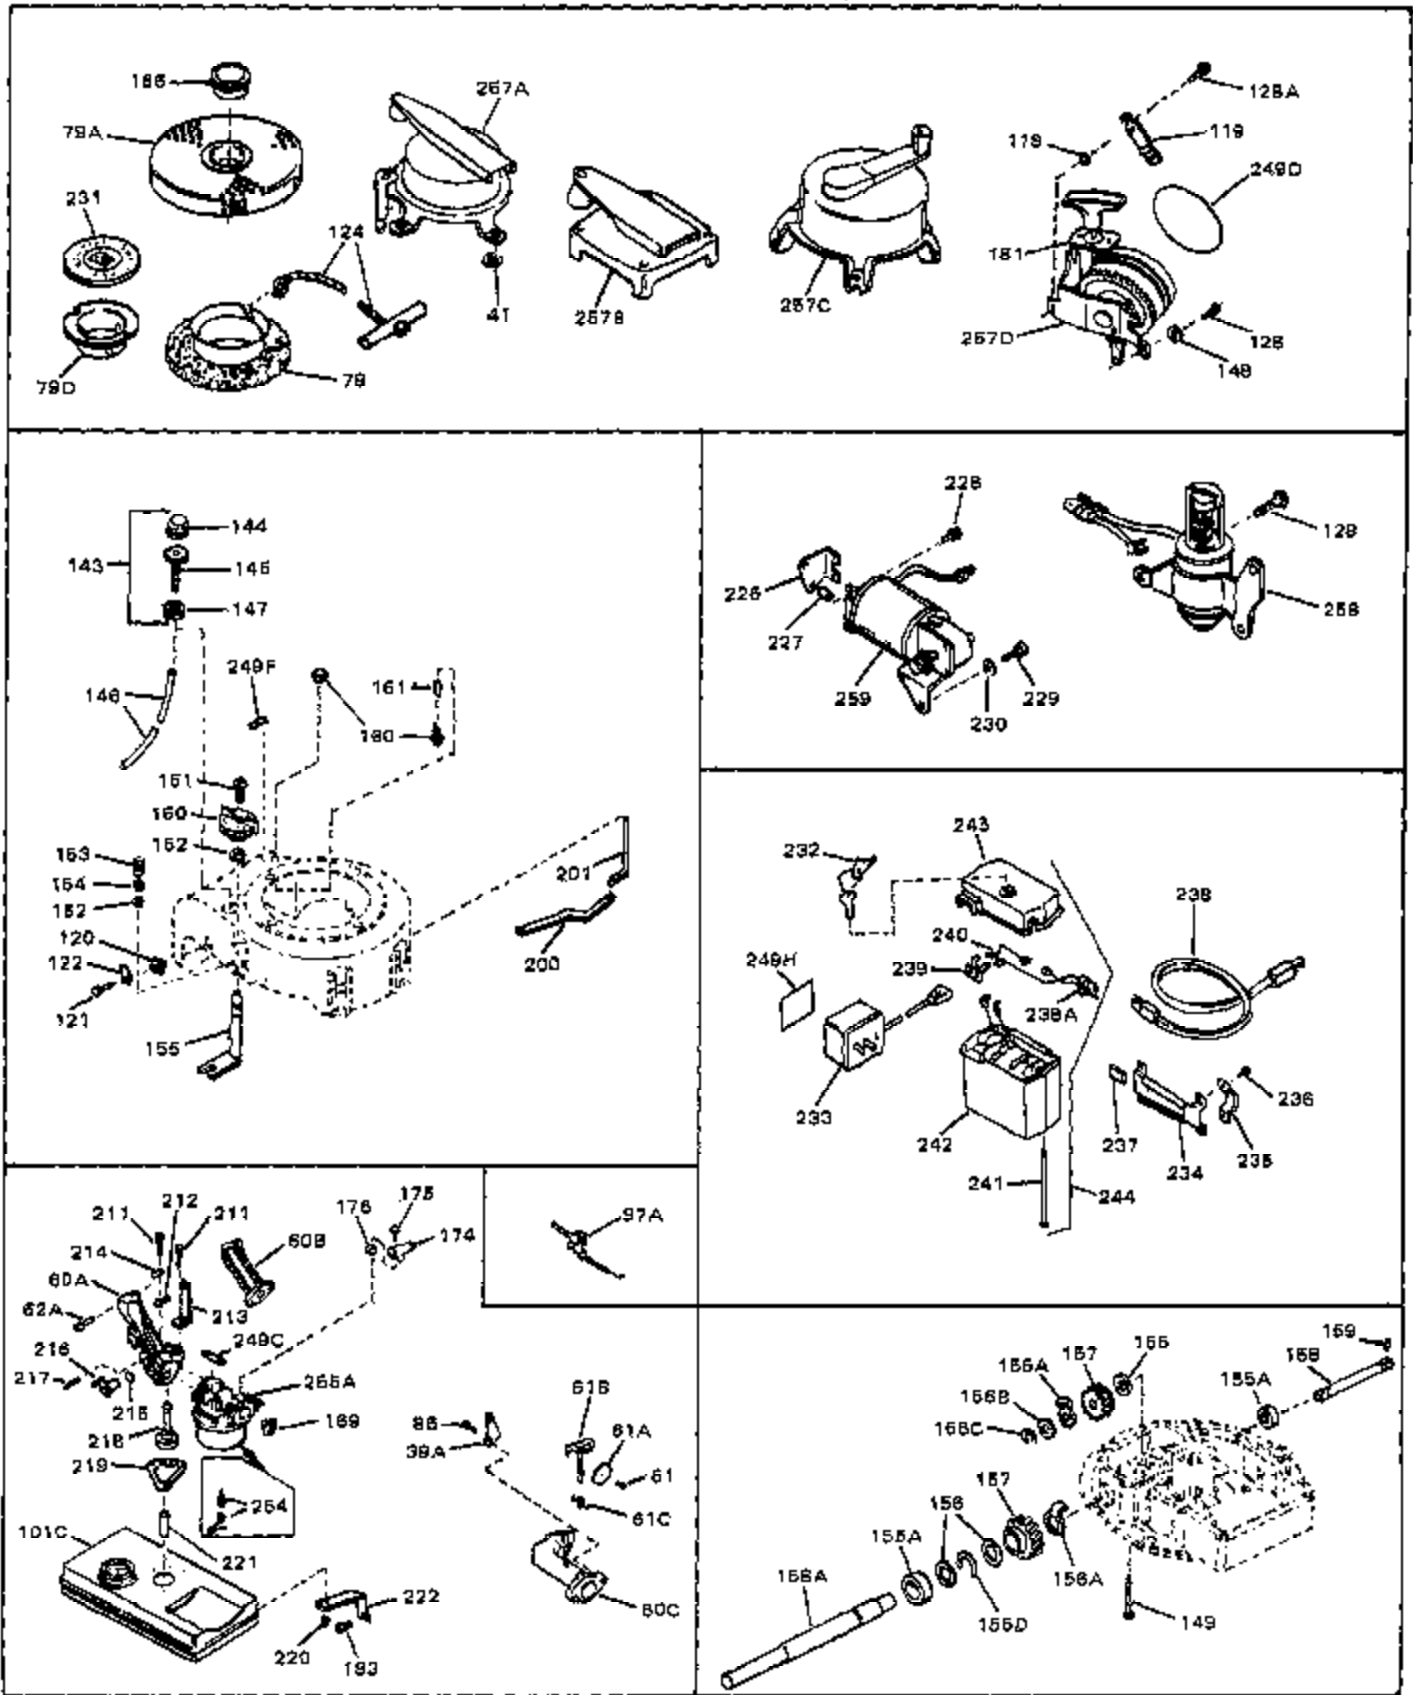

Engine Parts List #2

Ref #	Part Number	Qty	Description
41	27070	0	Lockwasher
41	27656	0	Washer, Flat
41	650168	0	Washer, Flat
79D	32723	0	Pulley, Starter
79	30892	0	Pulley, Rope starter
85	30564	0	Screw
85	6201	0	Screw
85	6202	0	Screw
124	590343	0	Rope & Handle Assy., Starter
128	650737	0	Screw, Hex washer hd. taptite, 1/4-20 x 1/2
148	8345	0	Washer, 1/4
149	650492	0	Screw
166	32119	0	Plug, Screen
166	32236	0	Plug, Screen
181	590441	0	Rope Guide Assy.
181	590516	0	Bracket Assy.
183	29511	0	Screw, Slotted hex washer hd., 1/4-20 x 7/16
254	631021	0	Inlet Needle, Seat & Clip Assy.
255A	631581	0	Carburetor