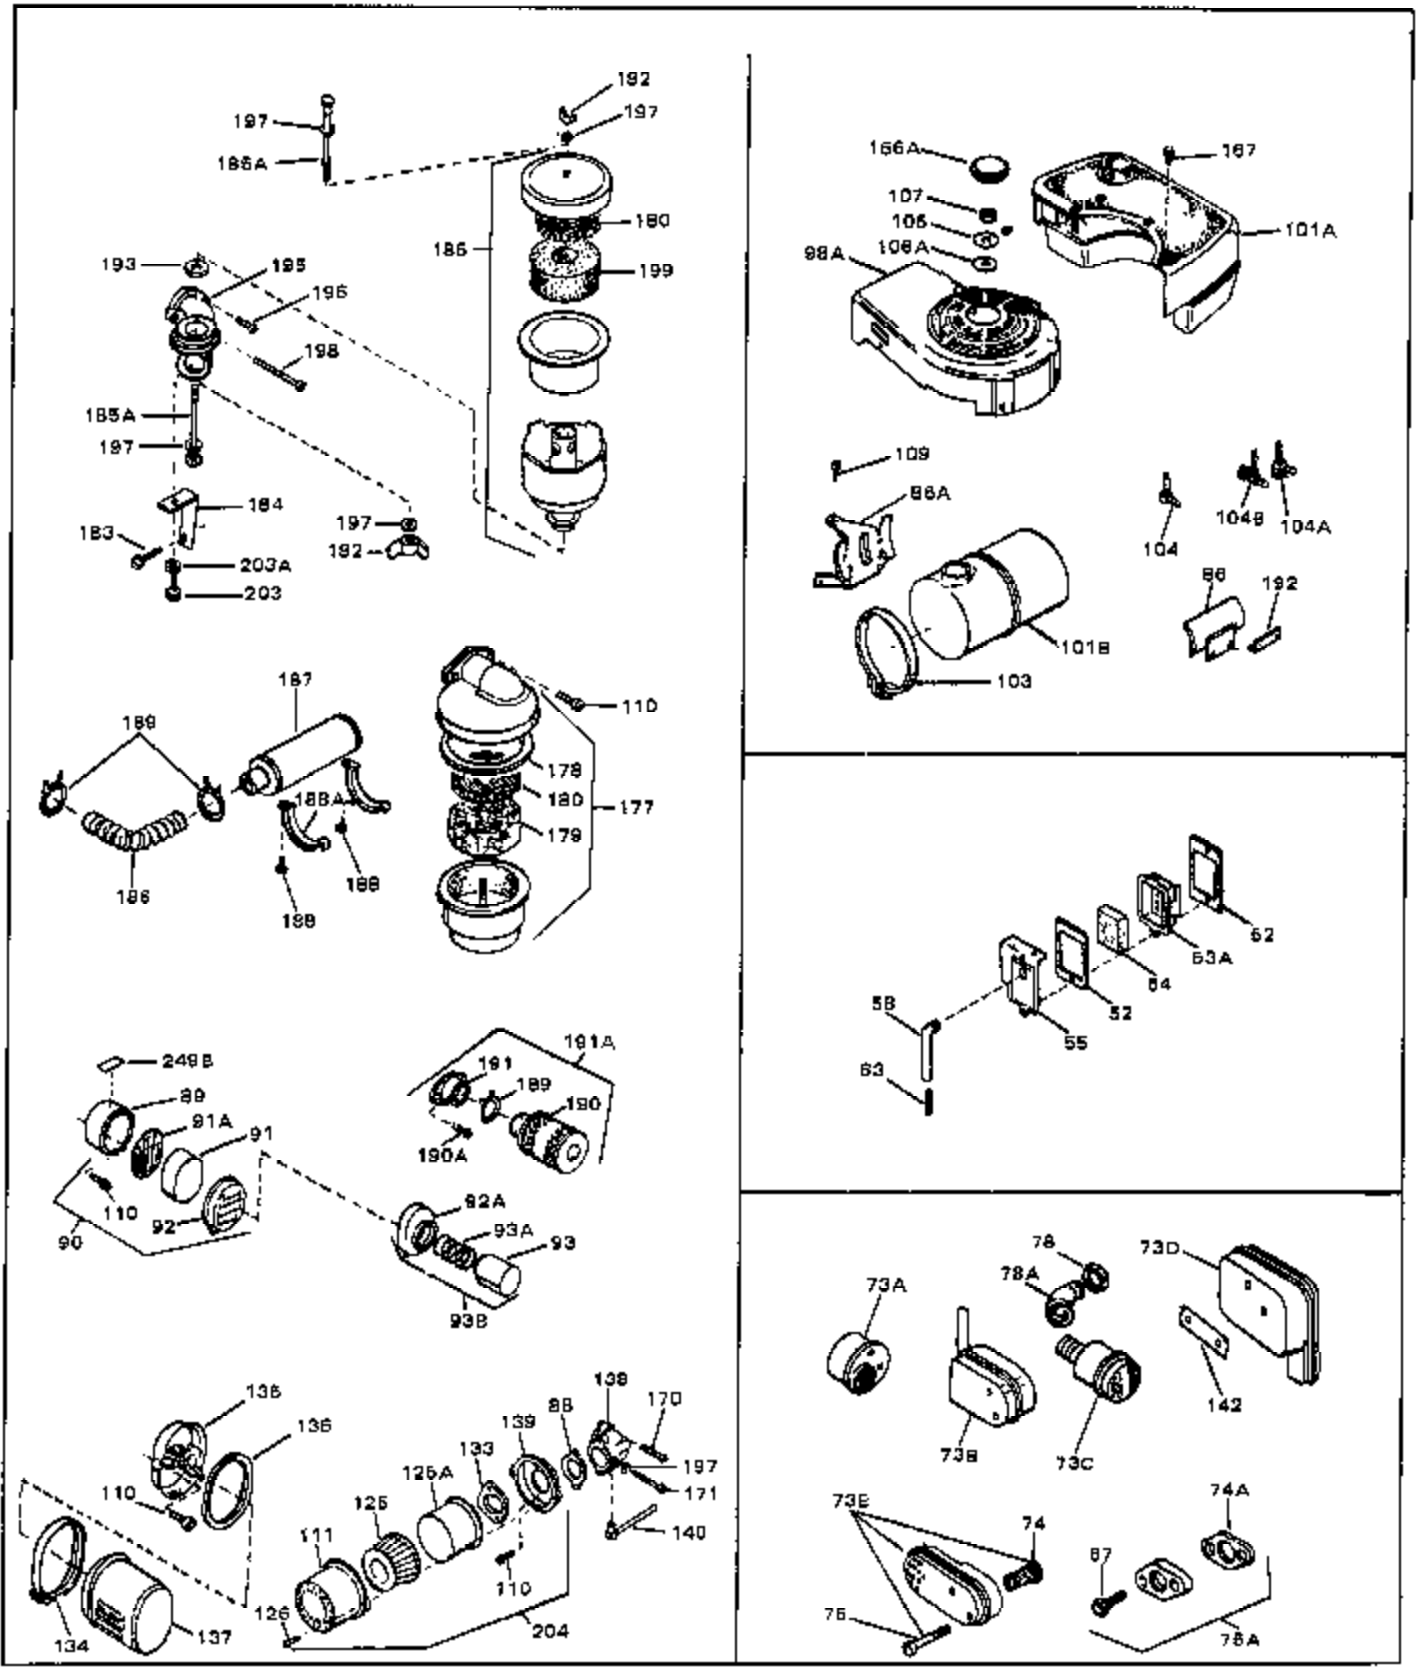

Engine Parts List #3

Ref #	Part Number	Qty	Description
52	31619	0	Gasket, Breather cover
63	31778	0	Spring, Coil
67	30063	0	Screw
74A	30081	0	Gasket, Exhaust
75	27182	0	Screw, Hex hd. cap, 1/4-20 x 3-3/8
75	30298	0	Screw, Hex hd. cap, 1/4-20 x 2-1/2
75	650234	0	Screw, Hex hd. cap, 1/4-20 x 3
75	650243	0	Screw, Hex hd. cap, 1/4-20 x 2-3/4
75	650253	0	Screw, Hex hd. cap, 1/4-20 x 2-1/4
75	650493	0	Screw, Hex hd. Sems, 1/4-20 x 1-3/4
75	650795	0	Screw, Hex hd. cap, Sems, 1/4-20 x 2-5/16
75A	730162	0	Kit, Muffler Adapter
78A	28885	0	Elbow, Exhaust (90°)
78A	30617	0	Elbow, Exhaust (45°)
78	27675	0	Nut, Conduit
88	33051	0	Gasket, Air cleaner
91A	29962	0	Screen, Air cleaner
93A	450150	0	Spring, Pre-cleaner
93B	730510	0	Kit, Pre-cleaner
93	450124	0	Bag, Pre-cleaner
104B	30863	0	Valve, Fuel shut-off
104	28584	0	Strainer & Elbow
104A	29683	0	Strainer & Shut-off
106	650490	0	Washer, Belleville
107	650607	0	Nut, Flywheel
109	650561	0	Screw
110	28820	0	Screw
110	29786	0	Screw
110	650399	0	Screw, Phil. fil. hd. Sems, 10-32 x 5/8
126	650152	0	Screw
133	30767	0	Spacer, Air cleaner
140	30635	0	Fitting, Breather
170	650163	0	Screw, Fil. hd. Sems, 10-32 x 7/8
171	650520	0	Screw
182	9577	0	Nut, Wing, 10-24
183	29511	0	Screw, Slotted hex washer hd., 1/4-20 x 7/16
184	30418	0	Bracket, Cleaner elbow
191A	730145	0	Air Cleaner Kit
192	29432	0	Bracket, Housing
193	27165	0	Gasket, Elbow
196	650163	0	Screw, Fil. hd. Sems, 10-32 x 7/8
197	27183	0	Washer, Fiber
197	31905	0	Washer, Paper
198	650519	0	Screw
198	650520	0	Screw
199	31408	0	Element, Air cleaner
203	30688	0	Screw, Hex hd. Sems, 1/4-20 x 1/2
203A	650722	0	Lockwasher, 1/4
204	730127	0	Cleaner Assy., Air (Poly)