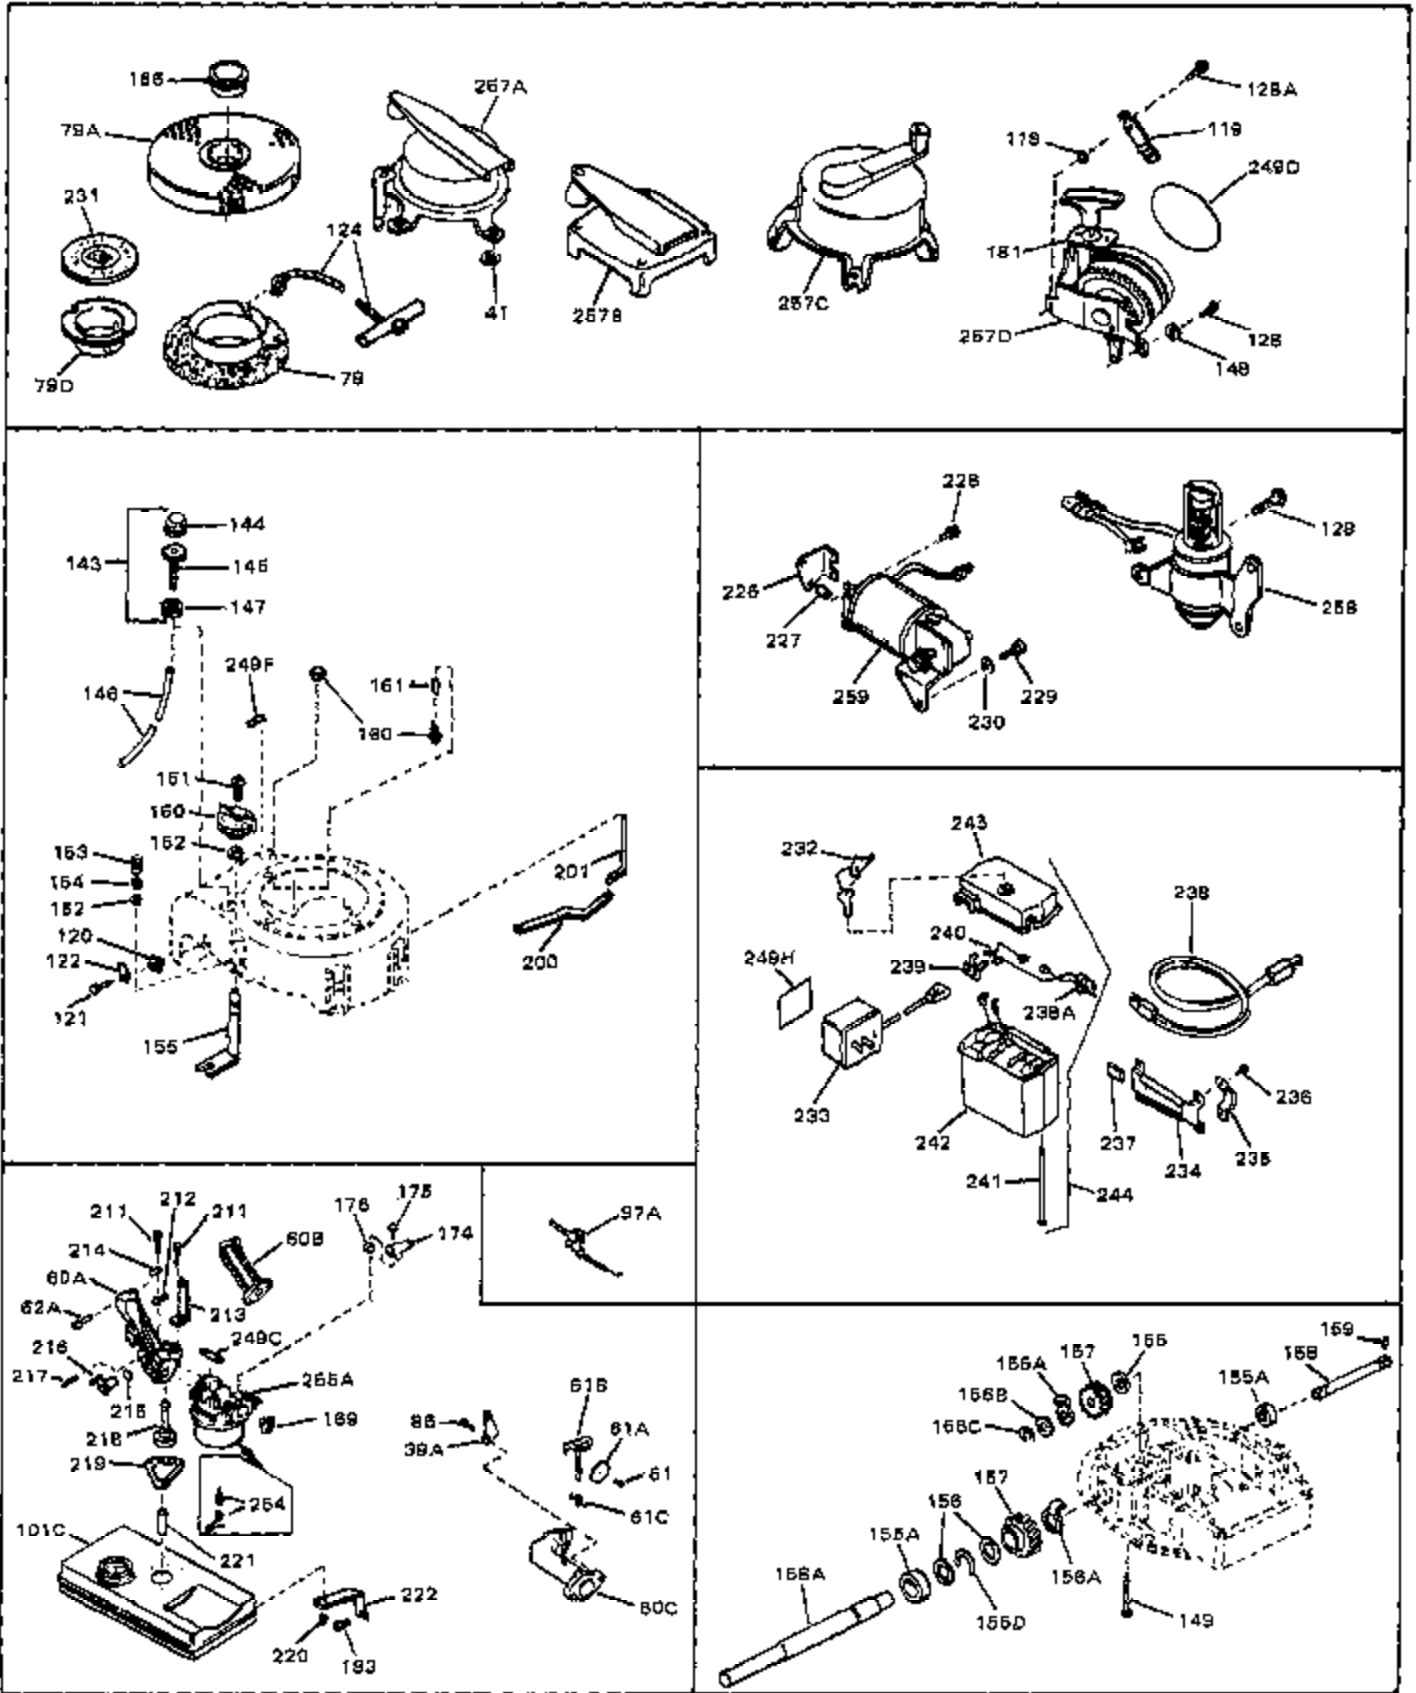

Engine Parts List #2

Ref #	Part Number	Qty	Description
41	27070	0	Lockwasher
41	27656	0	Washer, Flat
41	650168	0	Washer, Flat
79D	590416	0	Cup, Starter
79	30892	0	Pulley, Rope starter
85	30564	0	Screw
85	6201	0	Screw
85	6202	0	Screw
124	590343	0	Rope & Handle Assy., Starter
128	650737	0	Screw, Hex washer hd. taptite, 1/4-20 x 1/2
148	8345	0	Washer, 1/4
149	650492	0	Screw
166	32119	0	Plug, Screen
166	32236	0	Plug, Screen
181	590441	0	Rope Guide Assy.
181	590516	0	Bracket Assy.
183	29511	0	Screw, Slotted hex washer hd., 1/4-20 x 7/16
249C	31495	0	Decal, Speed control
254	631021	0	Inlet Needle, Seat & Clip Assy.
255A	631612	0	Carburetor