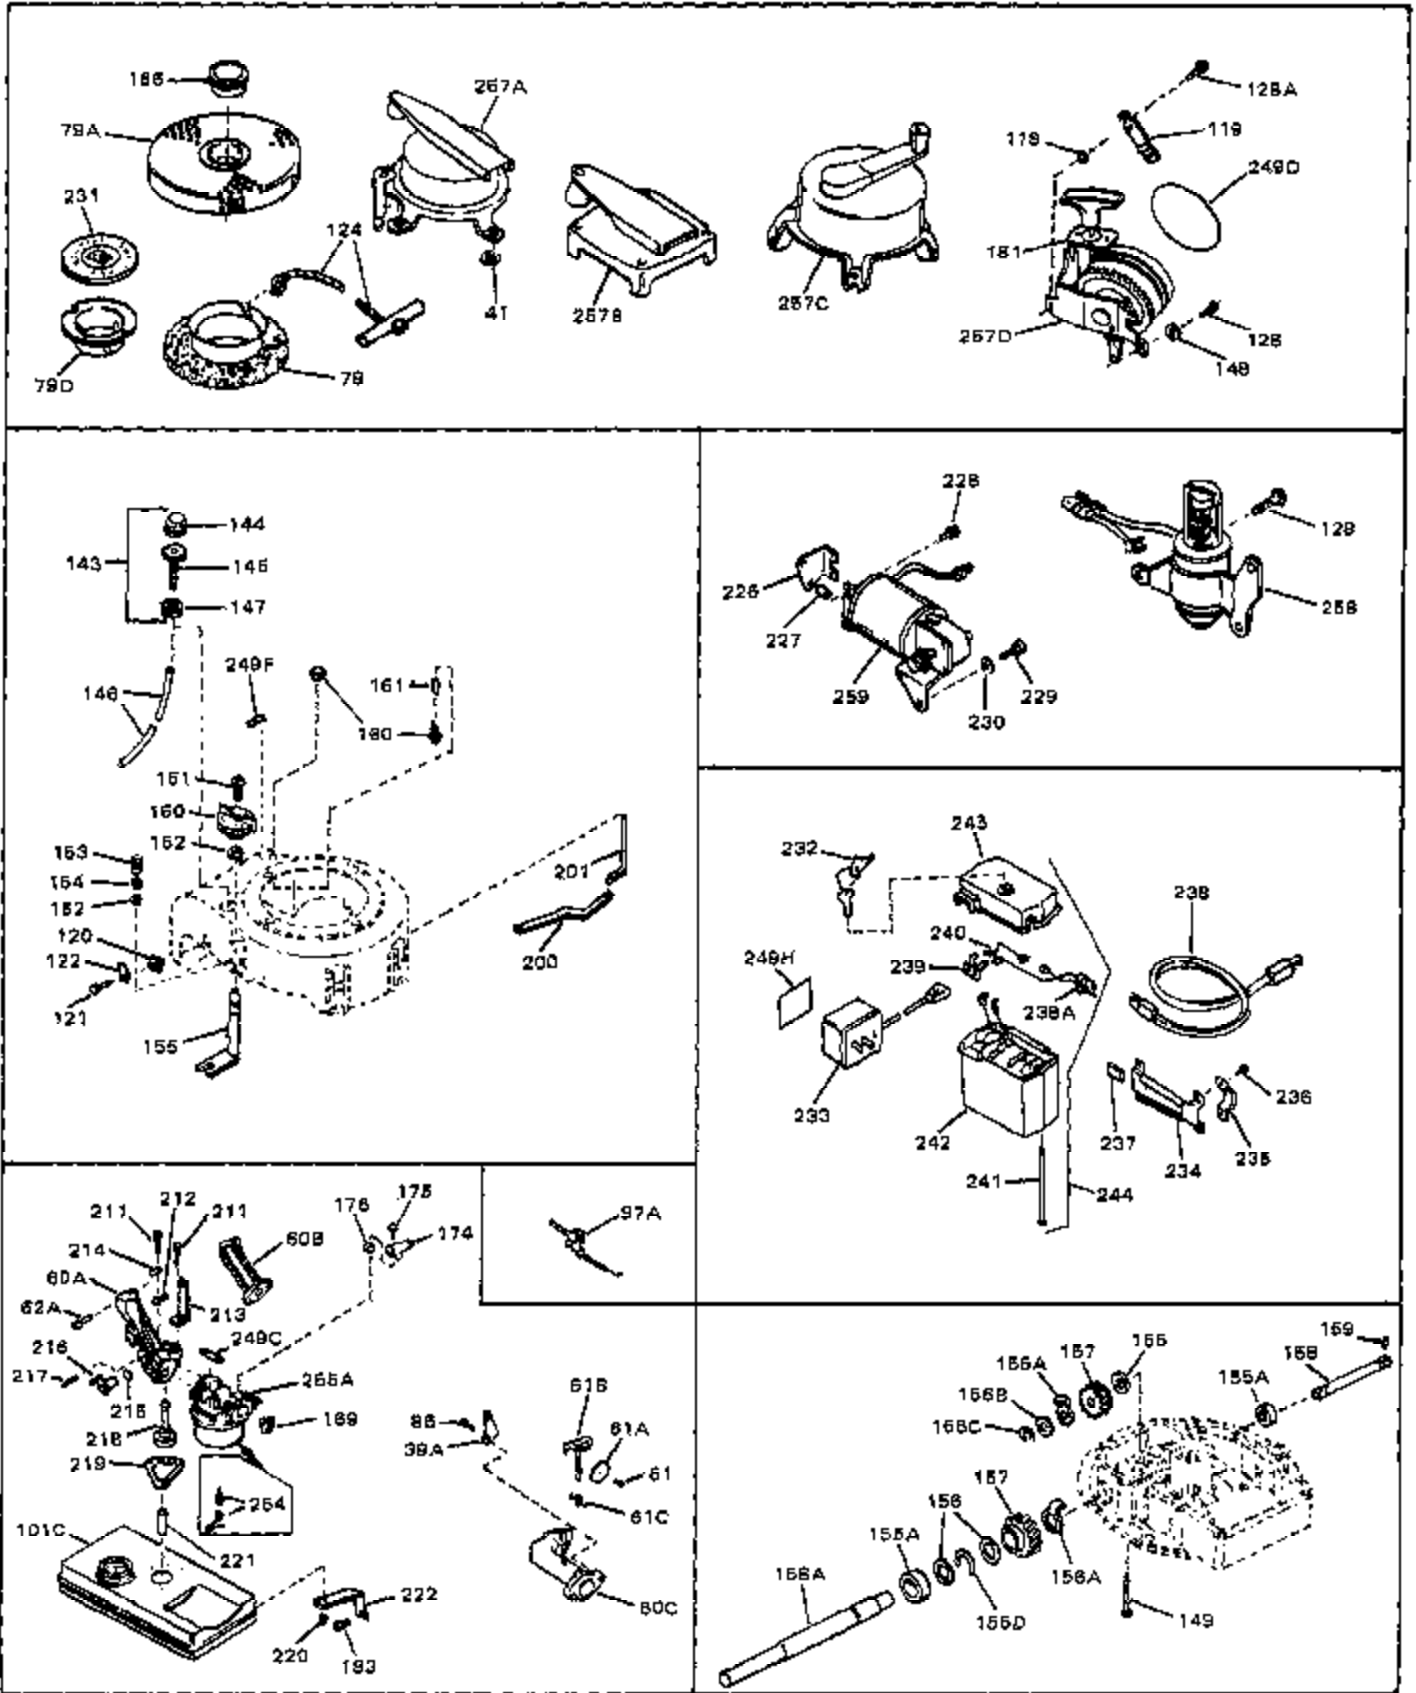

Ref #	Part Number	Qty	Description
41	27070	0	Lockwasher
41	27656	0	Washer, Flat
41	650168	0	Washer, Flat
79	30892	0	Pulley, Rope starter
79D	590416	0	Cup, Starter
85	30564	0	Screw
85	6201	0	Screw
85	6202	0	Screw
120	28545	0	Grommet, Plastic
121	650643	0	Screw
122	33356	0	Terminal, Ground
124	590343	0	Rope & Handle Assy., Starter
128	650737	0	Screw, Hex washer hd. taptite, 1/4-20 x 1/2
148	8345	0	Washer, 1/4
149	650492	0	Screw
166	32119	0	Plug, Screen
166	32236	0	Plug, Screen
181	590441	0	Rope Guide Assy.
181	590516	0	Bracket Assy.
183	29511	0	Screw, Slotted hex washer hd., 1/4-20 x 7/16
254	631021	0	Inlet Needle, Seat & Clip Assy.
255A	631612	0	Carburetor