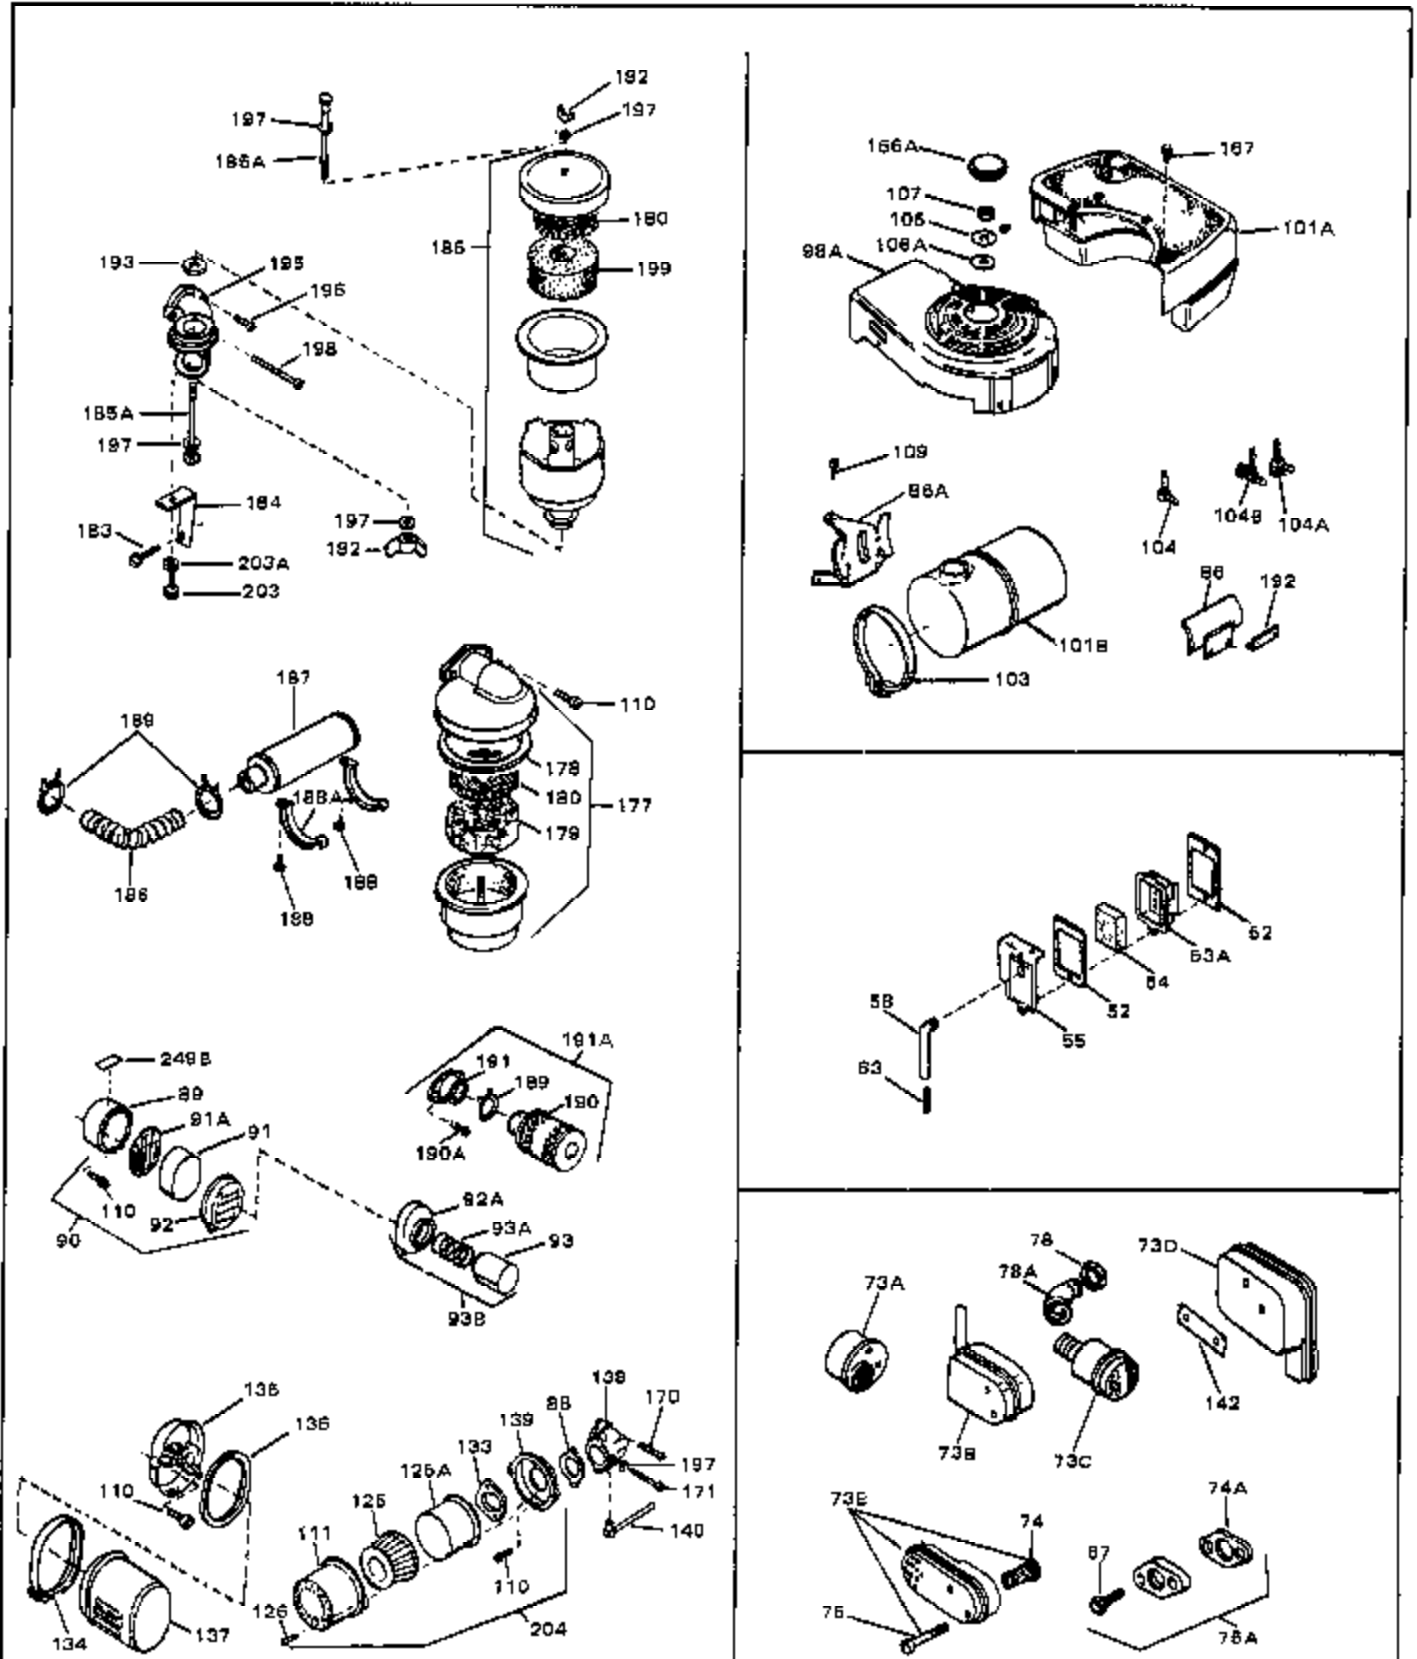

Ref #	Part Number	Qty	Description
52	31619	0	Gasket, Breather cover
63	31778	0	Spring, Coil
67	30063	0	Screw
74A	26754	0	Gasket, Exhaust
75	27182	0	Screw, Hex hd. cap, 1/4-20 x 3-3/8
75	30298	0	Screw, Hex hd. cap, 1/4-20 x 2-1/2
75	650234	0	Screw, Hex hd. cap, 1/4-20 x 3
75	650243	0	Screw, Hex hd. cap, 1/4-20 x 2-3/4
75	650253	0	Screw, Hex hd. cap, 1/4-20 x 2-1/4
75	650493	0	Screw, Hex hd. Sems, 1/4-20 x 1-3/4
75	650795	0	Screw, Hex hd. cap, Sems, 1/4-20 x 2-5/16
75A	730162	0	Kit, Muffler Adapter
78A	28885	0	Elbow, Exhaust (90°)
78A	30617	0	Elbow, Exhaust (45°)
78	27675	0	Nut, Conduit
88	33051	0	Gasket, Air cleaner
91A	29962	0	Screen, Air cleaner
93A	450150	0	Spring, Pre-cleaner
93B	730510	0	Kit, Pre-cleaner
93	450124	0	Bag, Pre-cleaner
104B	30863	0	Valve, Fuel shut-off
104	28584	0	Strainer & Elbow
104A	29683	0	Strainer & Shut-off
106	650490	0	Washer, Belleville
107	650607	0	Nut, Flywheel
109	650561	0	Screw
110	28820	0	Screw
110	29786	0	Screw
110	650399	0	Screw, Phil. fil. hd. Sems, 10-32 x 5/8
126	650152	0	Screw
133	30767	0	Spacer, Air cleaner
140	30635	0	Fitting, Breather
170	650163	0	Screw, Fil. hd. Sems, 10-32 x 7/8
171	650520	0	Screw
182	9577	0	Nut, Wing, 10-24
183	29511	0	Screw, Slotted hex washer hd., 1/4-20 x 7/16
184	30418	0	Bracket, Cleaner elbow
191A	730145	0	Air Cleaner Kit
192	29432	0	Bracket, Housing
193	27165	0	Gasket, Elbow
196	650163	0	Screw, Fil. hd. Sems, 10-32 x 7/8
197	27183	0	Washer, Fiber
197	31905	0	Washer, Paper
198	650519	0	Screw
198	650520	0	Screw
199	31408	0	Element, Air cleaner
203	30688	0	Screw, Hex hd. Sems, 1/4-20 x 1/2
203A	650722	0	Lockwasher, 1/4
204	730127	0	Cleaner Assy., Air (Poly)