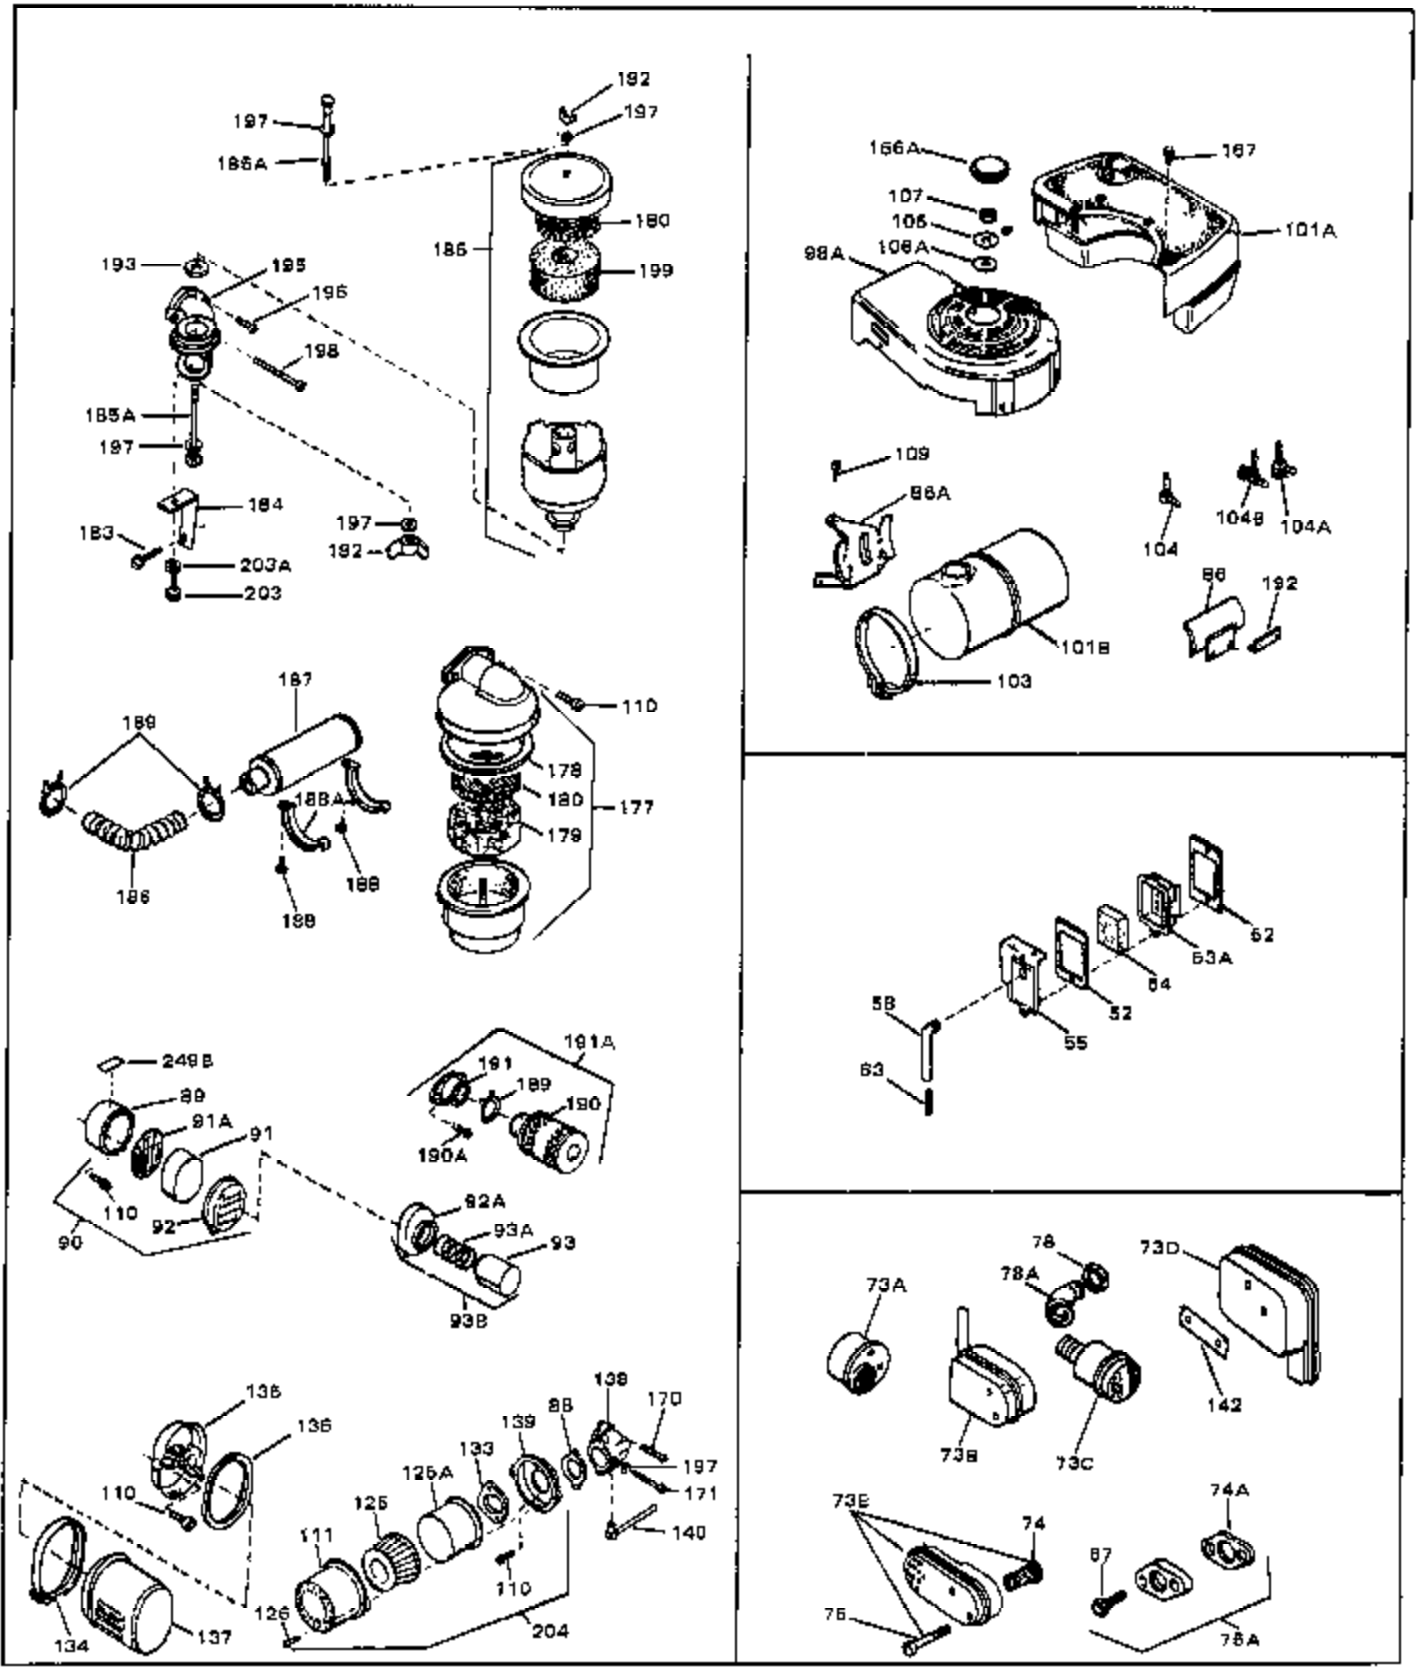

## Engine Parts List #2

Ref #	Part Number	Qty	Description
41	27070	0	Lockwasher
41	27656	0	Washer, Flat
41	650168	0	Washer, Flat
79D	590416	0	Cup, Starter
79	30892	0	Pulley, Rope starter
85	30564	0	Screw
85	6201	0	Screw
85	6202	0	Screw
124	590343	0	Rope & Handle Assy., Starter
128	650737	0	Screw, Hex washer hd. taptite, 1/4-20 x 1/2
148	8345	0	Washer, 1/4
149	650492	0	Screw
166	32119	0	Plug, Screen
166	32236	0	Plug, Screen
181	590441	0	Rope Guide Assy.
181	590516	0	Bracket Assy.
183	29511	0	Screw, Slotted hex washer hd., 1/4-20 x 7/16
249C	31495	0	Decal, Speed control
254	631021	0	Inlet Needle, Seat & Clip Assy.
255A	631242	0	Carburetor