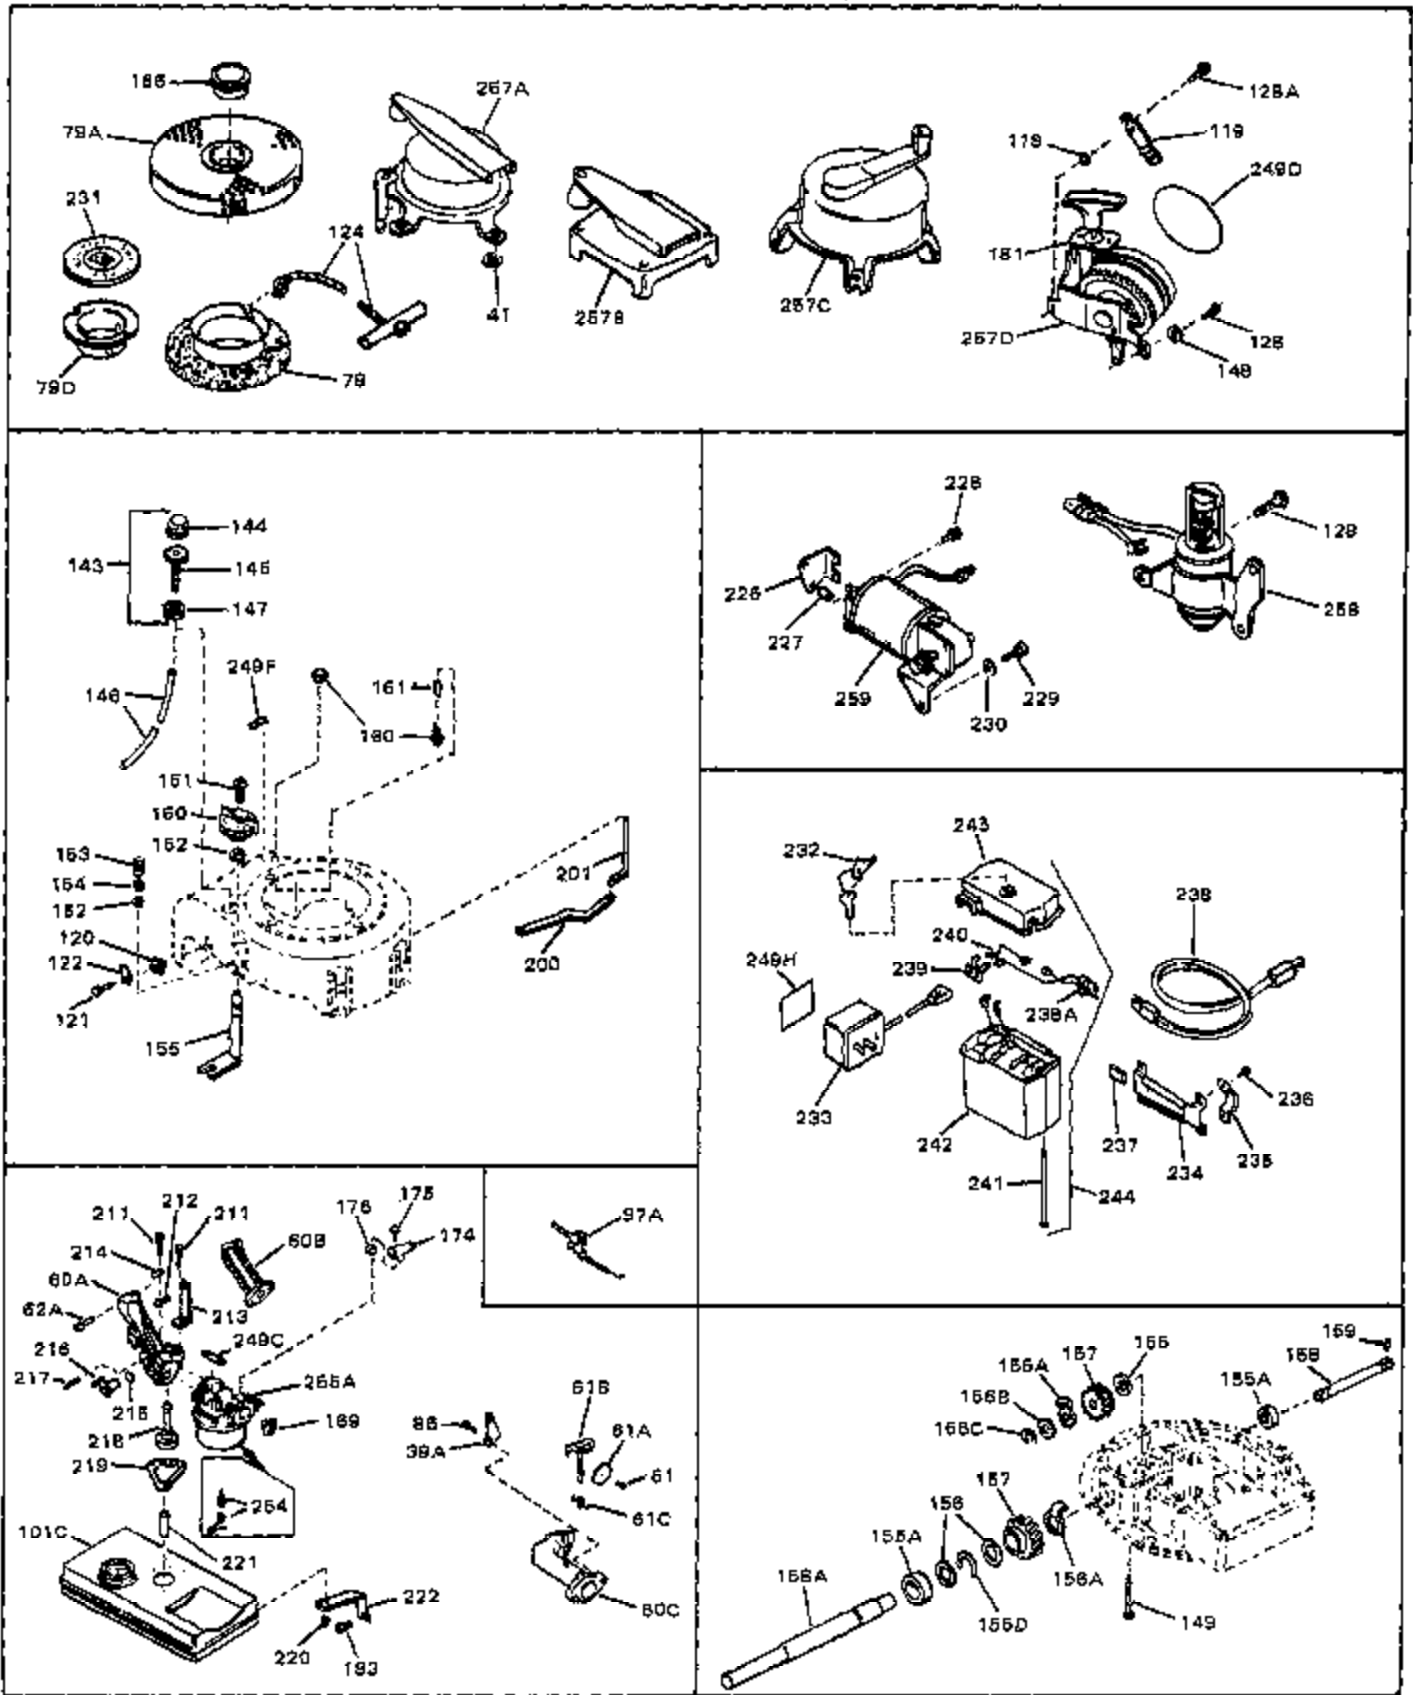

Engine Parts List #2

Ref #	Part Number	Qty	Description
41	27070	0	Lockwasher
41	27656	0	Washer, Flat
41	650168	0	Washer, Flat
79	30892	0	Pulley, Rope starter
79	31284	0	Hub & Screen Assy.
85	30564	0	Screw
85	6201	0	Screw
85	6202	0	Screw
124	590343	0	Rope & Handle Assy., Starter
128	650737	0	Screw, Hex washer hd. taptite, 1/4-20 x 1/2
148	8345	0	Washer, 1/4
149	650492	0	Screw
166	32119	0	Plug, Screen
166	32236	0	Plug, Screen
181	590441	0	Rope Guide Assy.
181	590516	0	Bracket Assy.
183	29511	0	Screw, Slotted hex washer hd., 1/4-20 x 7/16
249C	31495	0	Decal, Speed control
254	631021	0	Inlet Needle, Seat & Clip Assy.
255A	631242	0	Carburetor
257A	590378	0	Starter, "Impulse"