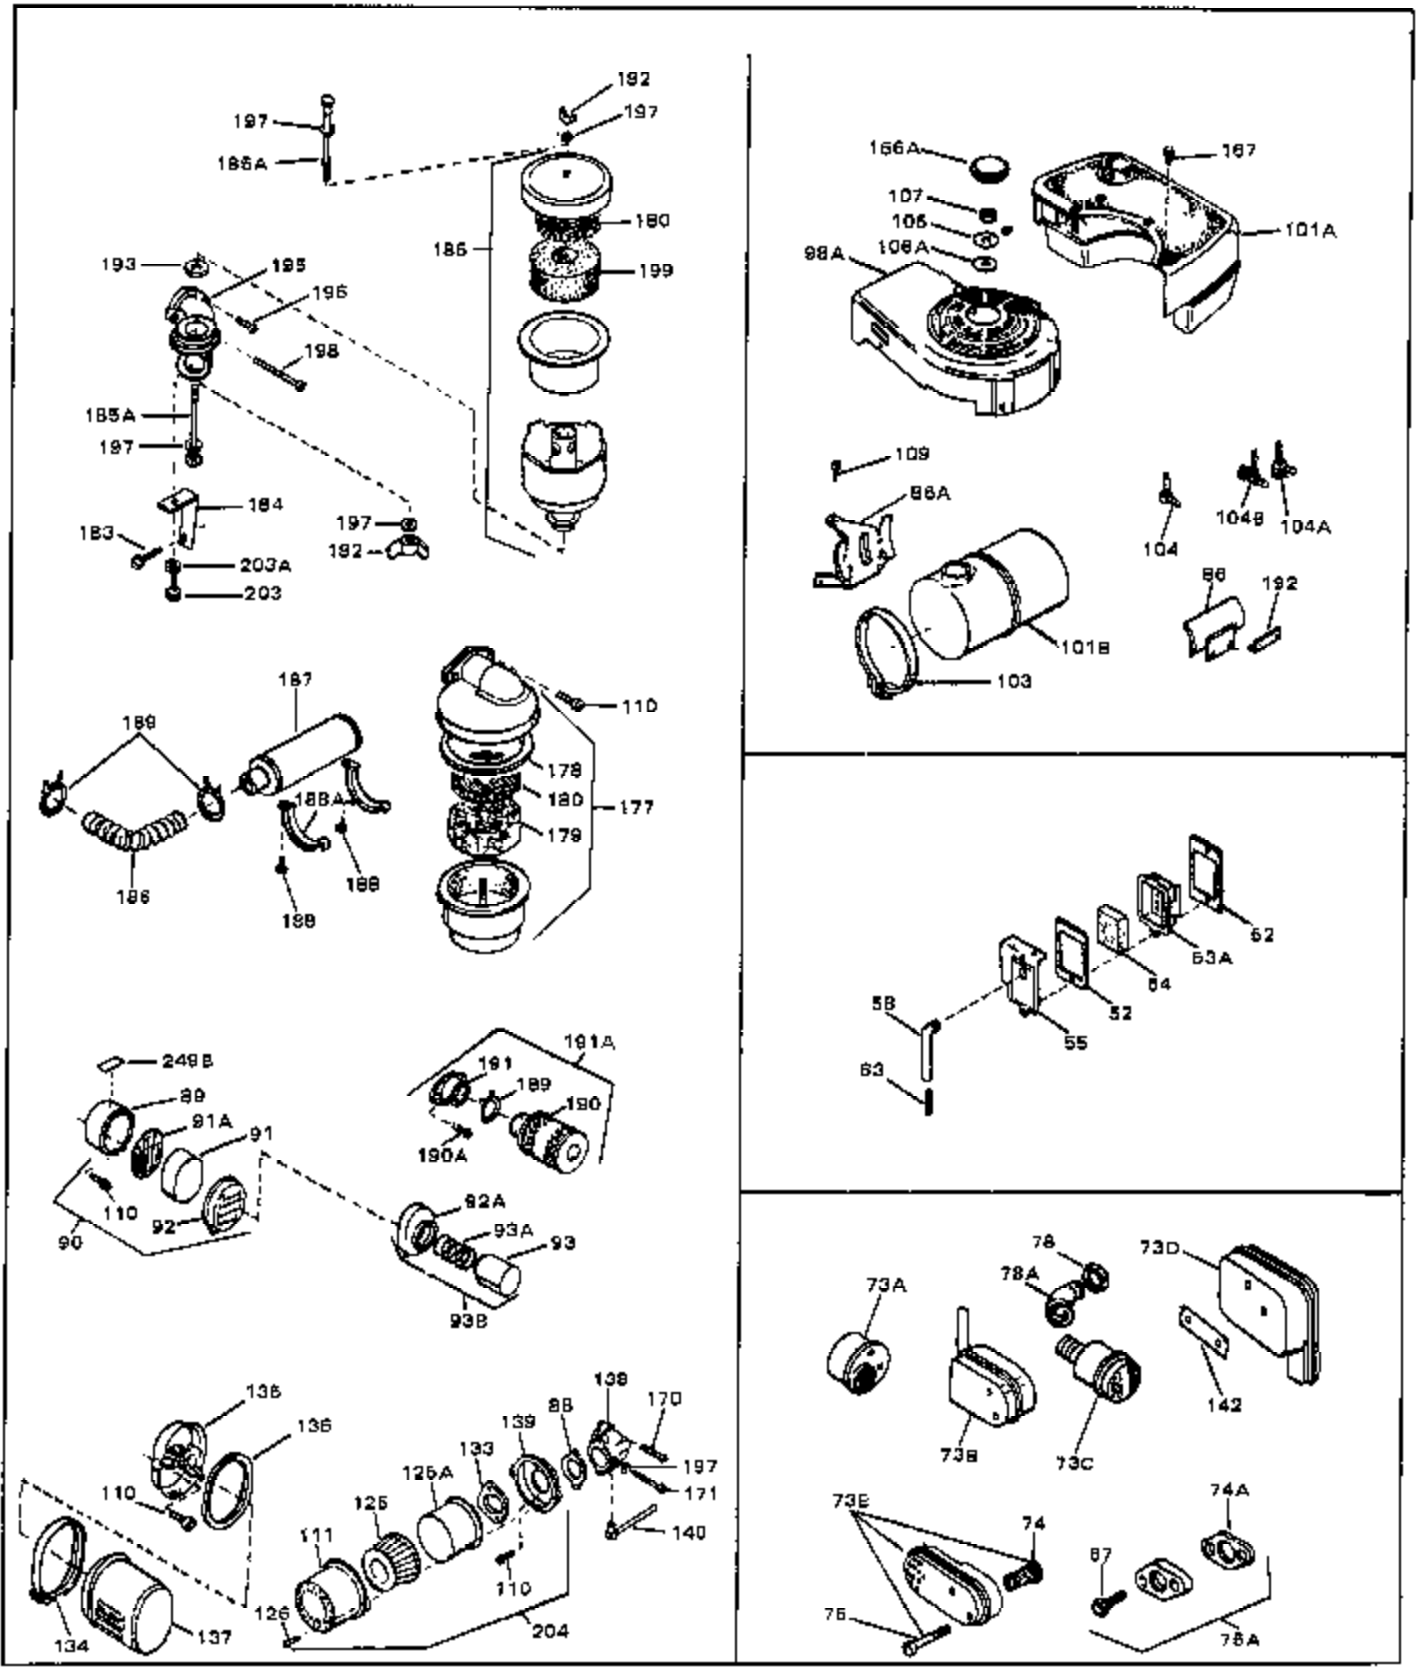

Ref #	Part Number	Qty	Description
52	31619	0	Gasket, Breather cover
63	31778	0	Spring, Coil
67	30063	0	Screw
74A	26754	0	Gasket, Exhaust
75	27182	0	Screw, Hex hd. cap, 1/4-20 x 3-3/8
75	30298	0	Screw, Hex hd. cap, 1/4-20 x 2-1/2
75	650234	0	Screw, Hex hd. cap, 1/4-20 x 3
75	650243	0	Screw, Hex hd. cap, 1/4-20 x 2-3/4
75	650253	0	Screw, Hex hd. cap, 1/4-20 x 2-1/4
75	650493	0	Screw, Hex hd. Sems, 1/4-20 x 1-3/4
75	650795	0	Screw, Hex hd. cap, Sems, 1/4-20 x 2-5/16
75A	730162	0	Kit, Muffler Adapter
78	27675	0	Nut, Conduit
78A	28885	0	Elbow, Exhaust (90ø)
78A	30617	0	Elbow, Exhaust (45ø)
88	27272	0	Gasket, Air cleaner
89	31312	0	Body, Air cleaner
90	31545	0	Cleaner Assy., Air
91	29961	0	Element, Air cleaner
91A	29962	0	Screen, Air cleaner
92	30585	0	Cover, Air cleaner
93A	450150	0	Spring, Pre-cleaner
93B	730510	0	Kit, Pre-cleaner
93	450124	0	Bag, Pre-cleaner
104B	30863	0	Valve, Fuel shut-off
104A	29683	0	Strainer & Shut-off
104	28584	0	Strainer & Elbow
106	650490	0	Washer, Belleville
107	650491	0	Nut, Flywheel
109	650561	0	Screw
110	28820	0	Screw
110	29786	0	Screw
110	650399	0	Screw, Phil. fil. hd. Sems, 10-32 x 5/8
126	650152	0	Screw
133	30767	0	Spacer, Air cleaner
140	30635	0	Fitting, Breather
170	650163	0	Screw, Fil. hd. Sems, 10-32 x 7/8
171	650520	0	Screw
182	9577	0	Nut, Wing, 10-24
183	29511	0	Screw, Slotted hex washer hd., 1/4-20 x 7/16
184	30418	0	Bracket, Cleaner elbow
191A	730145	0	Air Cleaner Kit
192	29432	0	Bracket, Housing
193	27165	0	Gasket, Elbow
196	650163	0	Screw, Fil. hd. Sems, 10-32 x 7/8
197	27183	0	Washer, Fiber
197	31905	0	Washer, Paper
198	650519	0	Screw
198	650520	0	Screw
199	31408	0	Element, Air cleaner
203A	650722	0	Lockwasher, 1/4
203	30688	0	Screw, Hex hd. Sems, 1/4-20 x 1/2
204	730127	0	Cleaner Assy., Air (Poly)
249B	30002	0	Decal, Air cleaner