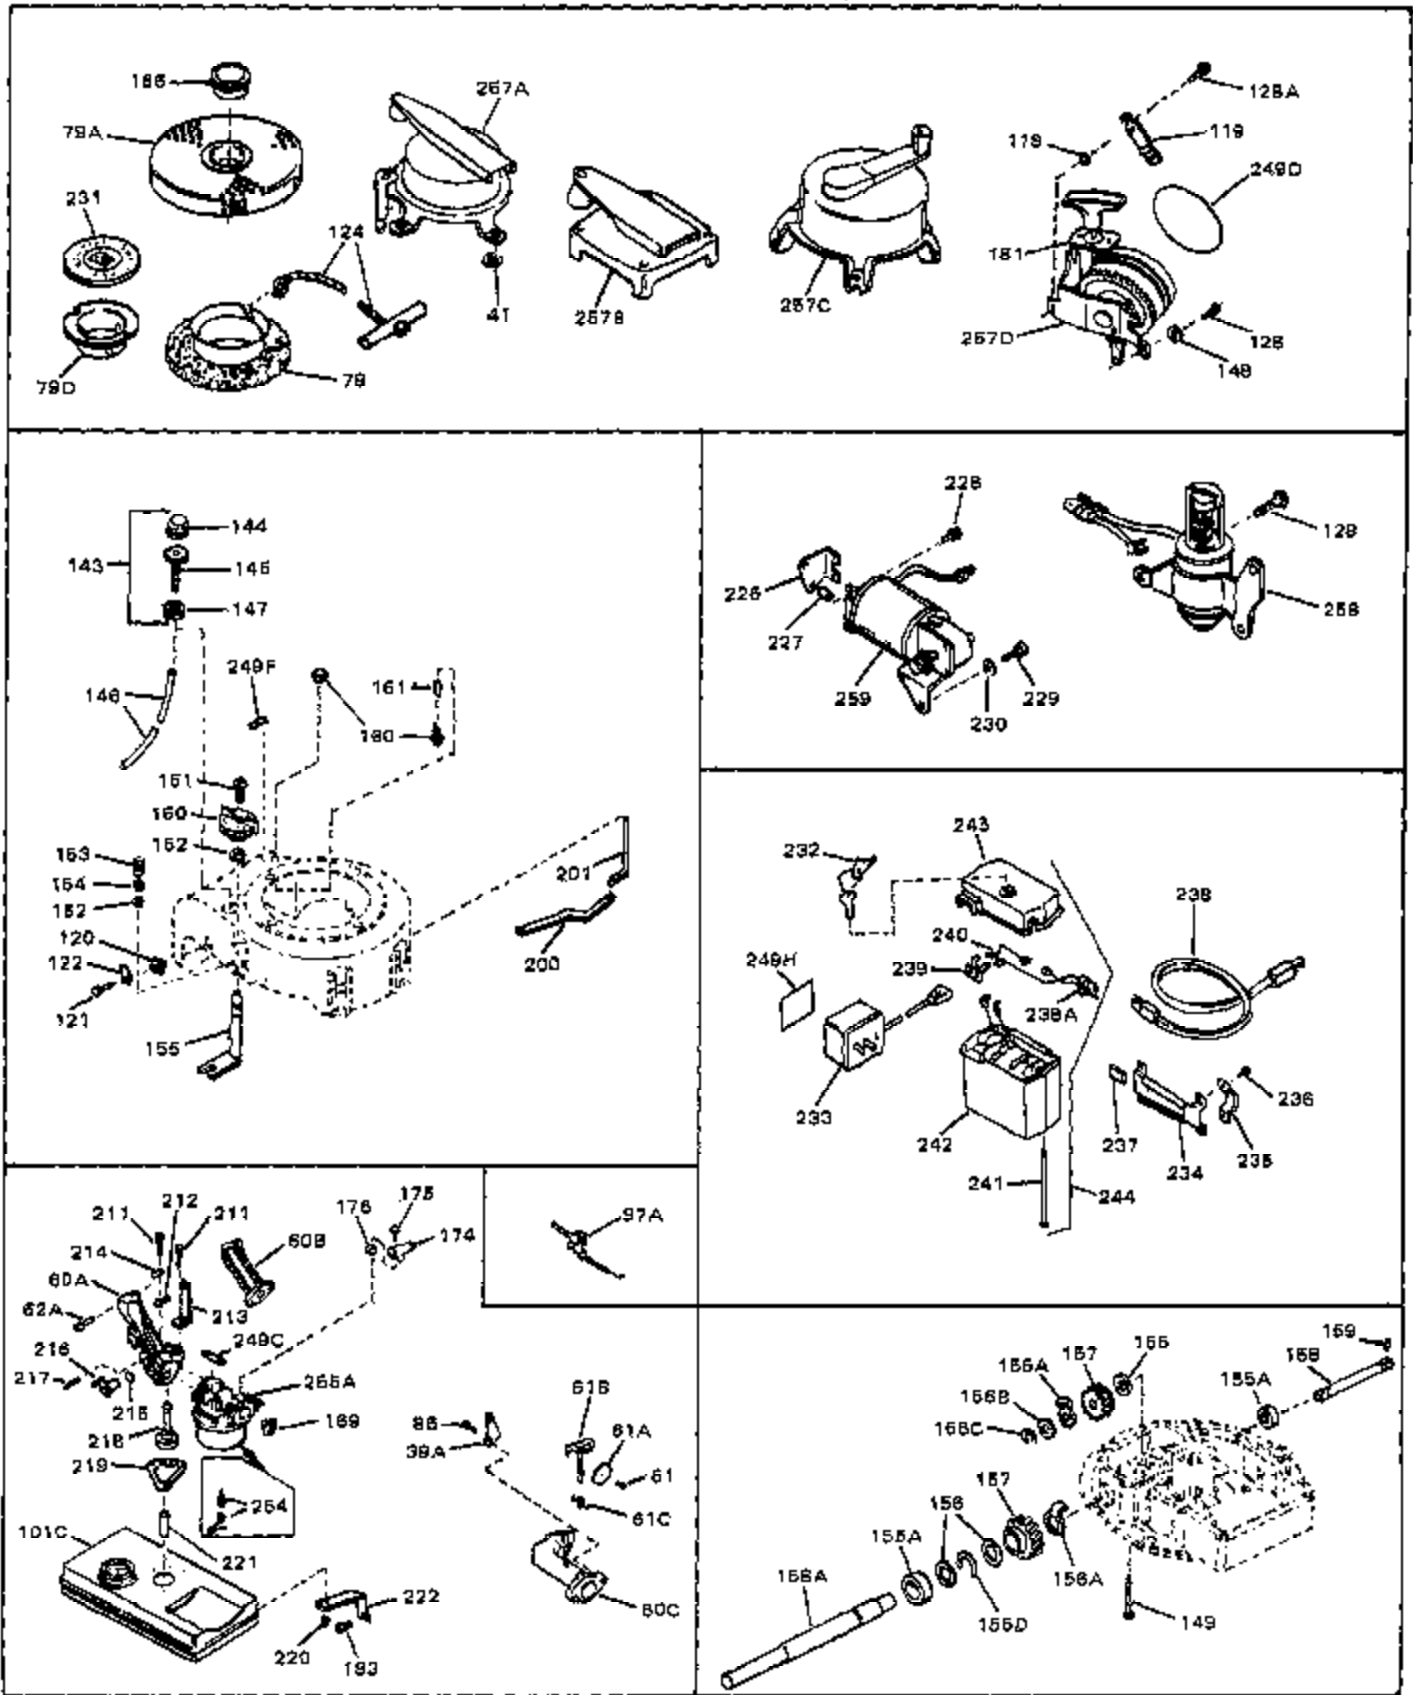

Engine Parts List #2

Ref #	Part Number	Qty	Description
41	27070	0	Lockwasher
41	27656	0	Washer, Flat
41	650168	0	Washer, Flat
79	30892	0	Pulley, Rope starter
79D	590416	0	Cup, Starter
85	30564	0	Screw
85	6201	0	Screw
85	6202	0	Screw
124	590343	0	Rope & Handle Assy., Starter
128	650737	0	Screw, Hex washer hd. taptite, 1/4-20 x 1/2
143	32182	0	Primer Assy.
144	32183	0	Bulb, Primer
145	32184	0	Body, Primer
146	32180A	0	Line, Primer
147	32312	0	Retainer, Primer bulb
148	8345	0	Washer, 1/4
149	650492	0	Screw
166	32119	0	Plug, Screen
166	32236	0	Plug, Screen
181	590441	0	Rope Guide Assy.
181	590516	0	Bracket Assy.
183	29511	0	Screw, Slotted hex washer hd., 1/4-20 x 7/16
249C	31495	0	Decal, Speed control