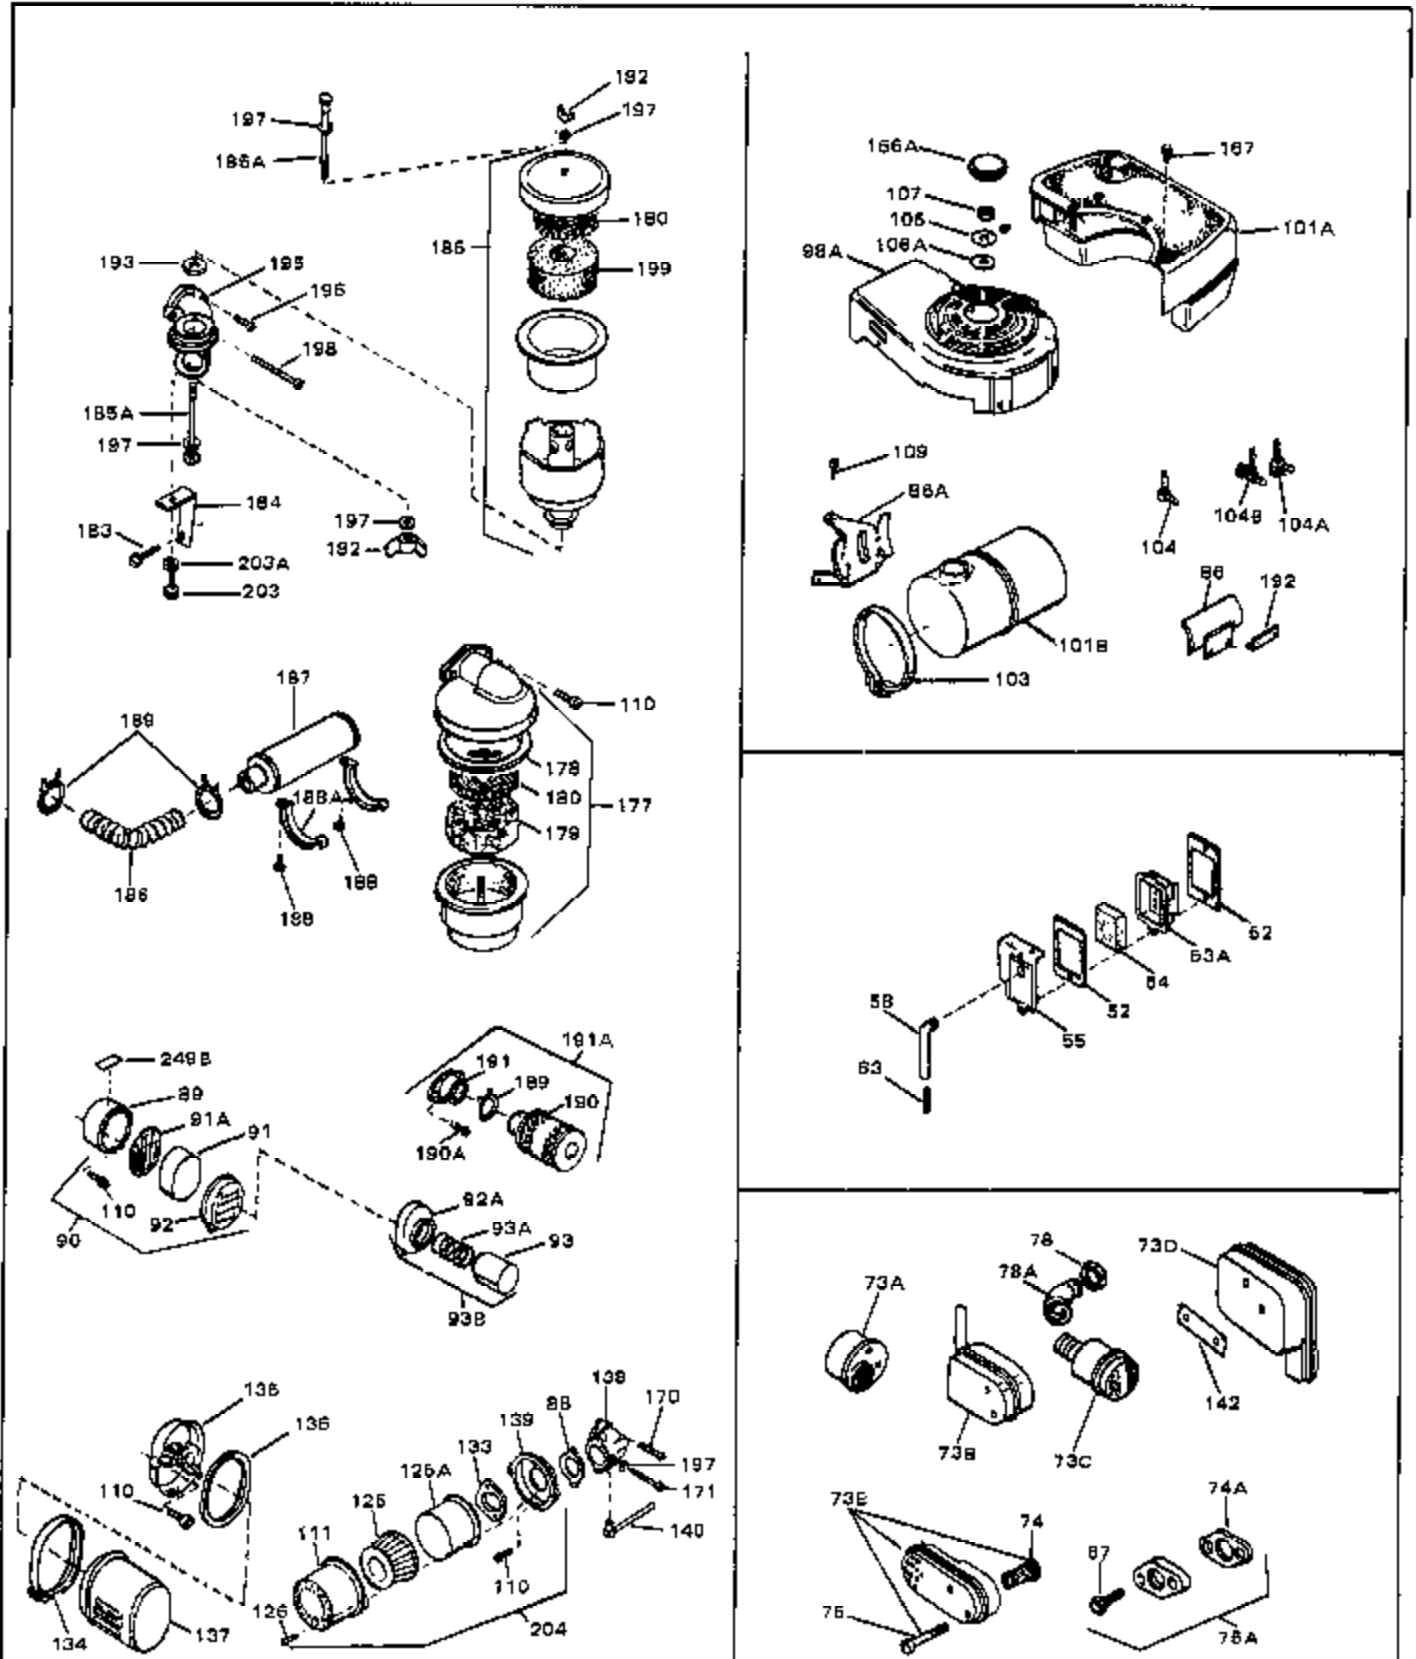

Ref #	Part Number	Qty	Description
52	31619	0	Gasket, Breather cover
63	31778	0	Spring, Coil
67	30063	0	Screw
74A	26754	0	Gasket, Exhaust
75	27182	0	Screw, Hex hd. cap, 1/4-20 x 3-3/8
75	30298	0	Screw, Hex hd. cap, 1/4-20 x 2-1/2
75	650234	0	Screw, Hex hd. cap, 1/4-20 x 3
75	650243	0	Screw, Hex hd. cap, 1/4-20 x 2-3/4
75	650253	0	Screw, Hex hd. cap, 1/4-20 x 2-1/4
75	650493	0	Screw, Hex hd. Sems, 1/4-20 x 1-3/4
75	650795	0	Screw, Hex hd. cap, Sems, 1/4-20 x 2-5/16
75A	730162	0	Kit, Muffler Adapter
78	27675	0	Nut, Conduit
78A	28885	0	Elbow, Exhaust (90°)
78A	30617	0	Elbow, Exhaust (45°)
88	27272	0	Gasket, Air cleaner
89	31312	0	Body, Air cleaner
90	31545	0	Cleaner Assy., Air
91	29961	0	Element, Air cleaner
91A	29962	0	Screen, Air cleaner
92	30585	0	Cover, Air cleaner
93A	450150	0	Spring, Pre-cleaner
93B	730510	0	Kit, Pre-cleaner
93	450124	0	Bag, Pre-cleaner
104B	30863	0	Valve, Fuel shut-off
104A	29683	0	Strainer & Shut-off
104	28584	0	Strainer & Elbow
106	650490	0	Washer, Belleville
107	650607	0	Nut, Flywheel
109	650561	0	Screw
110	28820	0	Screw
110	29786	0	Screw
110	650399	0	Screw, Phil. fil. hd. Sems, 10-32 x 5/8
126	650152	0	Screw
133	30767	0	Spacer, Air cleaner
140	30635	0	Fitting, Breather
170	650163	0	Screw, Fil. hd. Sems, 10-32 x 7/8
171	650520	0	Screw
182	9577	0	Nut, Wing, 10-24
183	29511	0	Screw, Slotted hex washer hd., 1/4-20 x 7/16
184	30418	0	Bracket, Cleaner elbow
191A	730145	0	Air Cleaner Kit
192	29432	0	Bracket, Housing
193	27165	0	Gasket, Elbow
196	650163	0	Screw, Fil. hd. Sems, 10-32 x 7/8
197	27183	0	Washer, Fiber
197	31905	0	Washer, Paper
198	650519	0	Screw
198	650520	0	Screw
199	31408	0	Element, Air cleaner
203A	650722	0	Lockwasher, 1/4
203	30688	0	Screw, Hex hd. Sems, 1/4-20 x 1/2
204	730127	0	Cleaner Assy., Air (Poly)
249B	30002	0	Decal, Air cleaner