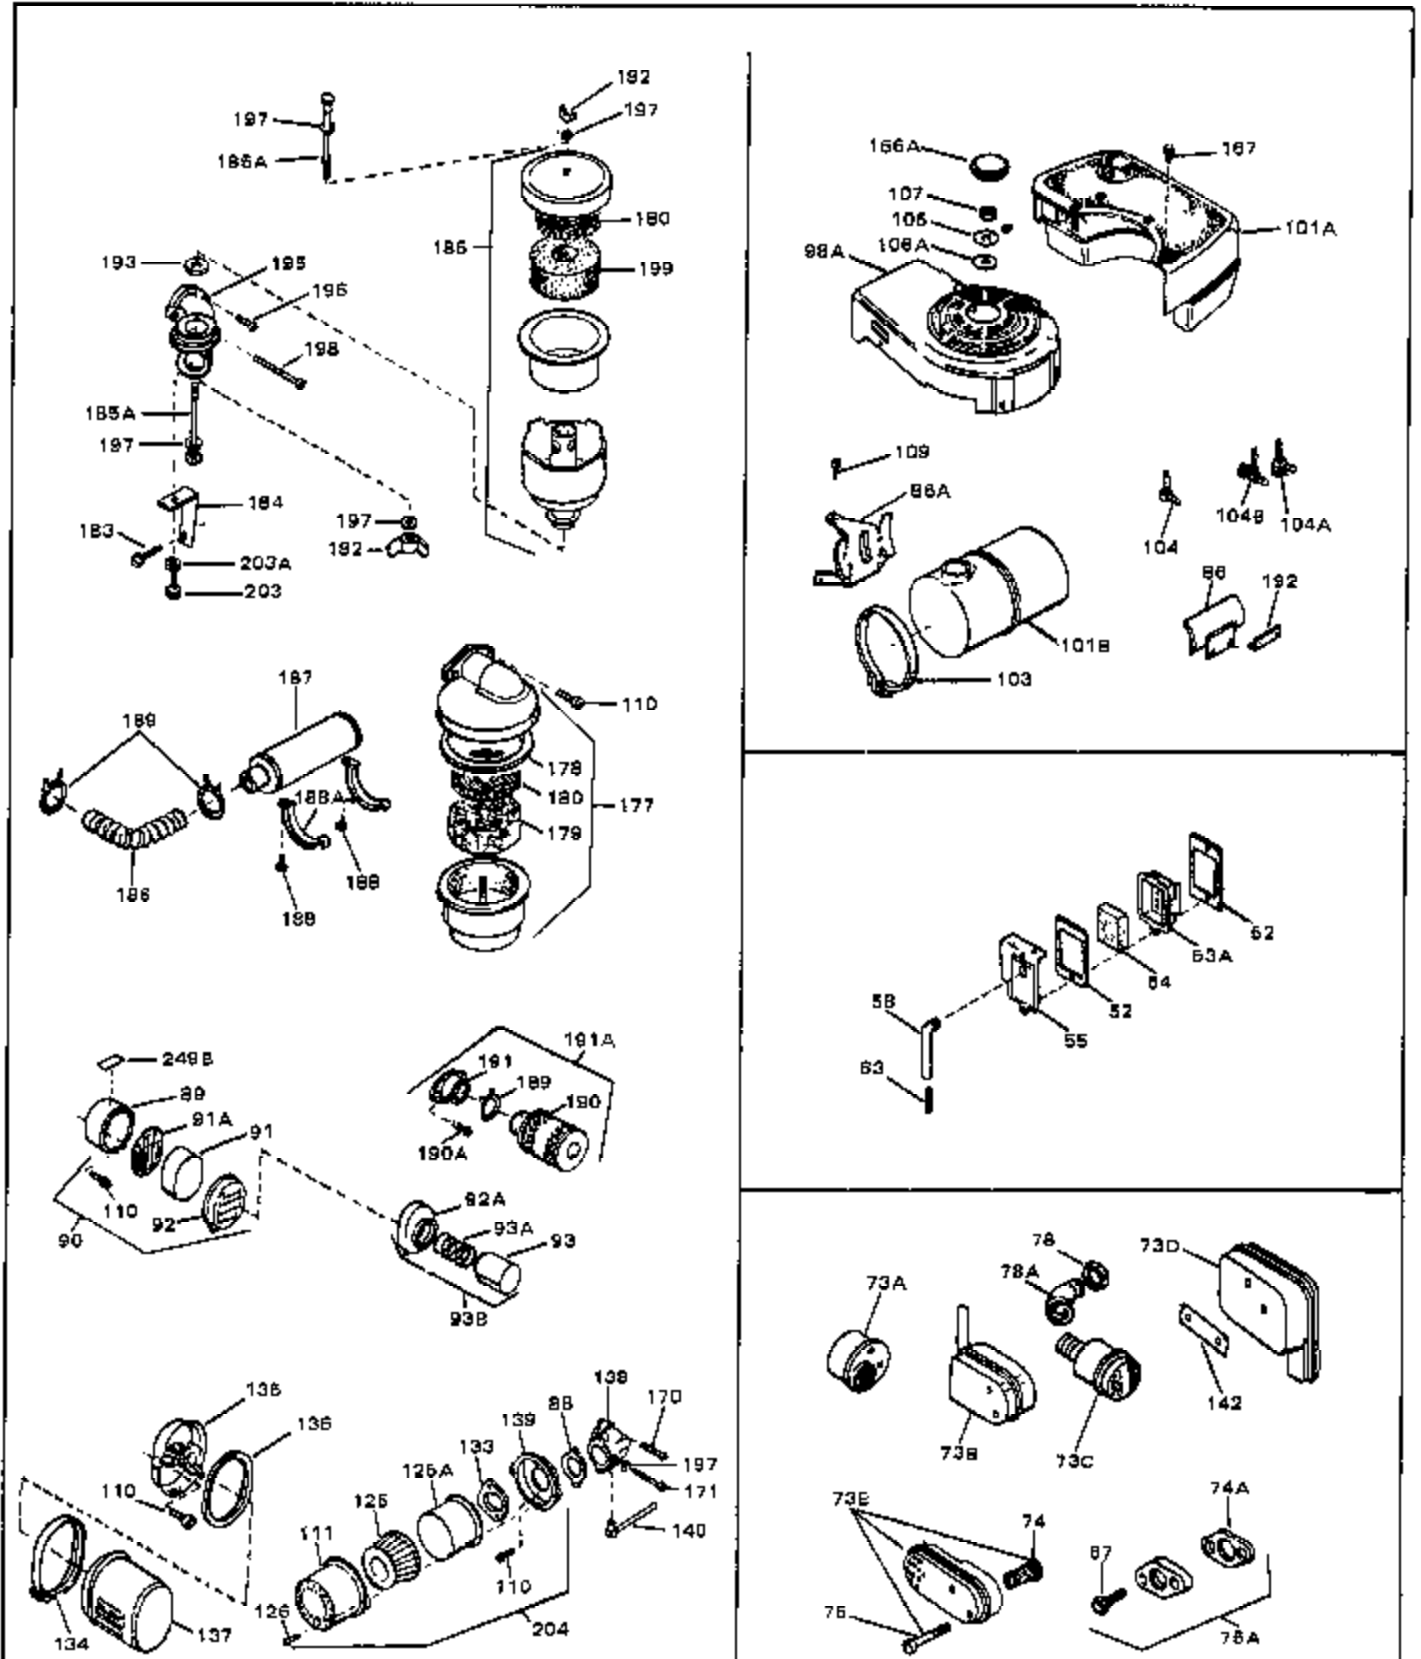

Ref #	Part Number	Qty	Description
52	31619	0	Gasket, Breather cover
63	31778	0	Spring, Coil
67	30063	0	Screw
74A	26754	0	Gasket, Exhaust
75	27182	0	Screw, Hex hd. cap, 1/4-20 x 3-3/8
75	30298	0	Screw, Hex hd. cap, 1/4-20 x 2-1/2
75	650234	0	Screw, Hex hd. cap, 1/4-20 x 3
75	650243	0	Screw, Hex hd. cap, 1/4-20 x 2-3/4
75	650253	0	Screw, Hex hd. cap, 1/4-20 x 2-1/4
75	650493	0	Screw, Hex hd. Sems, 1/4-20 x 1-3/4
75	650795	0	Screw, Hex hd. cap, Sems, 1/4-20 x 2-5/16
75A	730162	0	Kit, Muffler Adapter
78A	28885	0	Elbow, Exhaust (90°)
78A	30617	0	Elbow, Exhaust (45°)
78	27675	0	Nut, Conduit
86A	32191	0	Bracket, Fuel tank
88	27272	0	Gasket, Air cleaner
89	31312	0	Body, Air cleaner
90	31545	0	Cleaner Assy., Air
91	29961	0	Element, Air cleaner
91A	29962	0	Screen, Air cleaner
92	30585	0	Cover, Air cleaner
93B	730510	0	Kit, Pre-cleaner
93	450124	0	Bag, Pre-cleaner
93A	450150	0	Spring, Pre-cleaner
101B	29767	0	Tank Assy., Fuel
103	30795	0	Strap, Fuel tank
104	28584	0	Strainer & Elbow
104A	29683	0	Strainer & Shut-off
104B	30863	0	Valve, Fuel shut-off
106	650490	0	Washer, Belleville
107	650607	0	Nut, Flywheel
109	650561	0	Screw
110	28820	0	Screw
110	29786	0	Screw
110	650399	0	Screw, Phil. fil. hd. Sems, 10-32 x 5/8
126	650152	0	Screw
133	30767	0	Spacer, Air cleaner
140	30635	0	Fitting, Breather
170	650163	0	Screw, Fil. hd. Sems, 10-32 x 7/8
171	650520	0	Screw
182	9577	0	Nut, Wing, 10-24
183	29511	0	Screw, Slotted hex washer hd., 1/4-20 x 7/16
184	30418	0	Bracket, Cleaner elbow
191A	730145	0	Air Cleaner Kit
192	29432	0	Bracket, Housing
193	27165	0	Gasket, Elbow
196	650163	0	Screw, Fil. hd. Sems, 10-32 x 7/8
197	27183	0	Washer, Fiber
197	31905	0	Washer, Paper
198	650519	0	Screw
198	650520	0	Screw
199	31408	0	Element, Air cleaner
203A	650722	0	Lockwasher, 1/4
203	30688	0	Screw, Hex hd. Sems, 1/4-20 x 1/2
204	730127	0	Cleaner Assy., Air (Poly)
249B	30002	0	Decal, Air cleaner