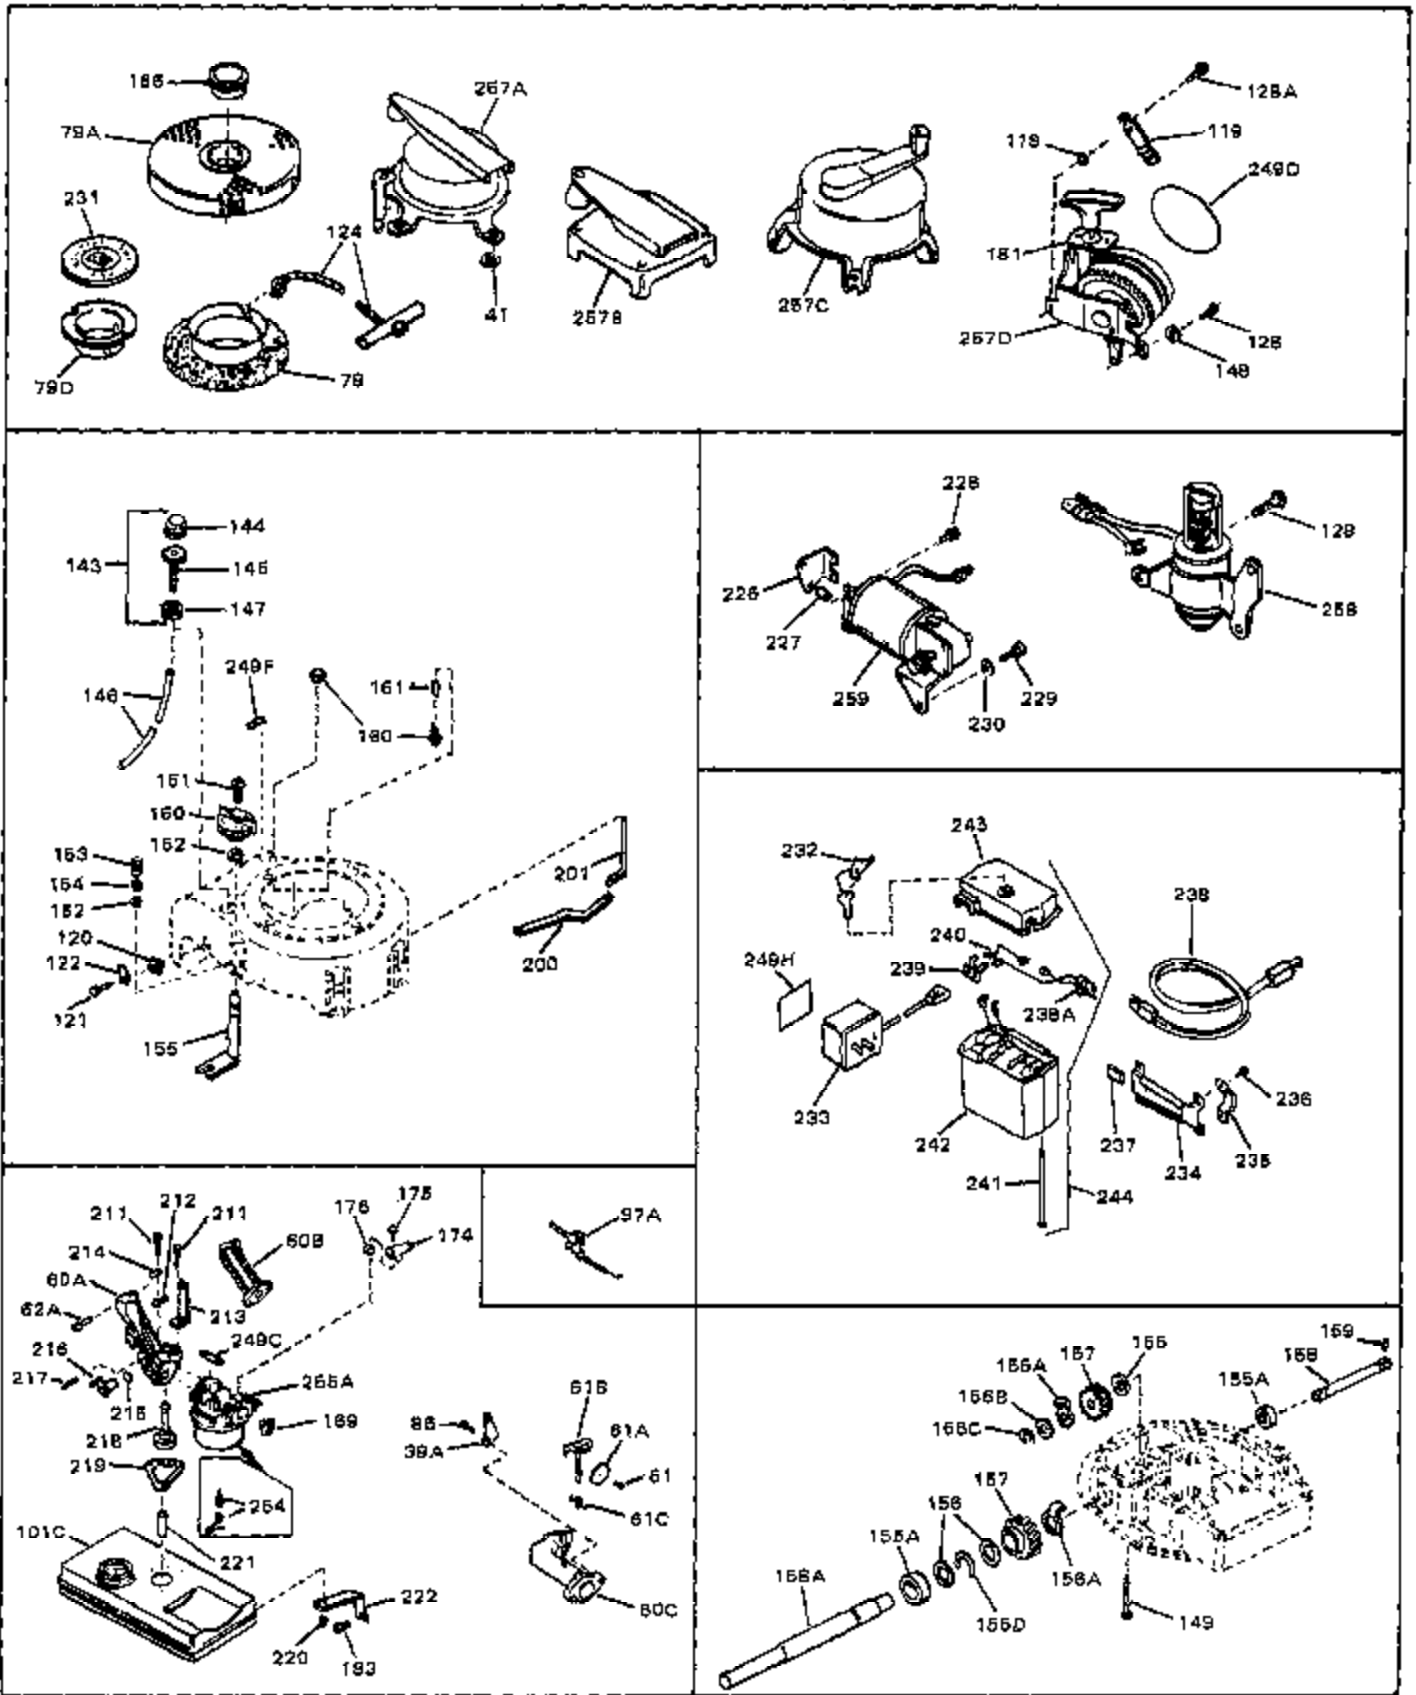

Engine Parts List #2

Ref #	Part Number	Qty	Description
41	27070	0	Lockwasher
41	27656	0	Washer, Flat
41	650168	0	Washer, Flat
79	30892	0	Pulley, Rope starter
79	31284	0	Hub & Screen Assy.
85	30564	0	Screw
85	6201	0	Screw
85	6202	0	Screw
124	590343	0	Rope & Handle Assy., Starter
128	650737	0	Screw, Hex washer hd. taptite, 1/4-20 x 1/2
148	8345	0	Washer, 1/4
149	650492	0	Screw
166	32119	0	Plug, Screen
166	32236	0	Plug, Screen
181	590441	0	Rope Guide Assy.
181	590516	0	Bracket Assy.
183	29511	0	Screw, Slotted hex washer hd., 1/4-20 x 7/16
249C	31495	0	Decal, Speed control
254	631021	0	Inlet Needle, Seat & Clip Assy.
255A	631242	0	Carburetor
257A	590378	0	Starter, "Impulse"