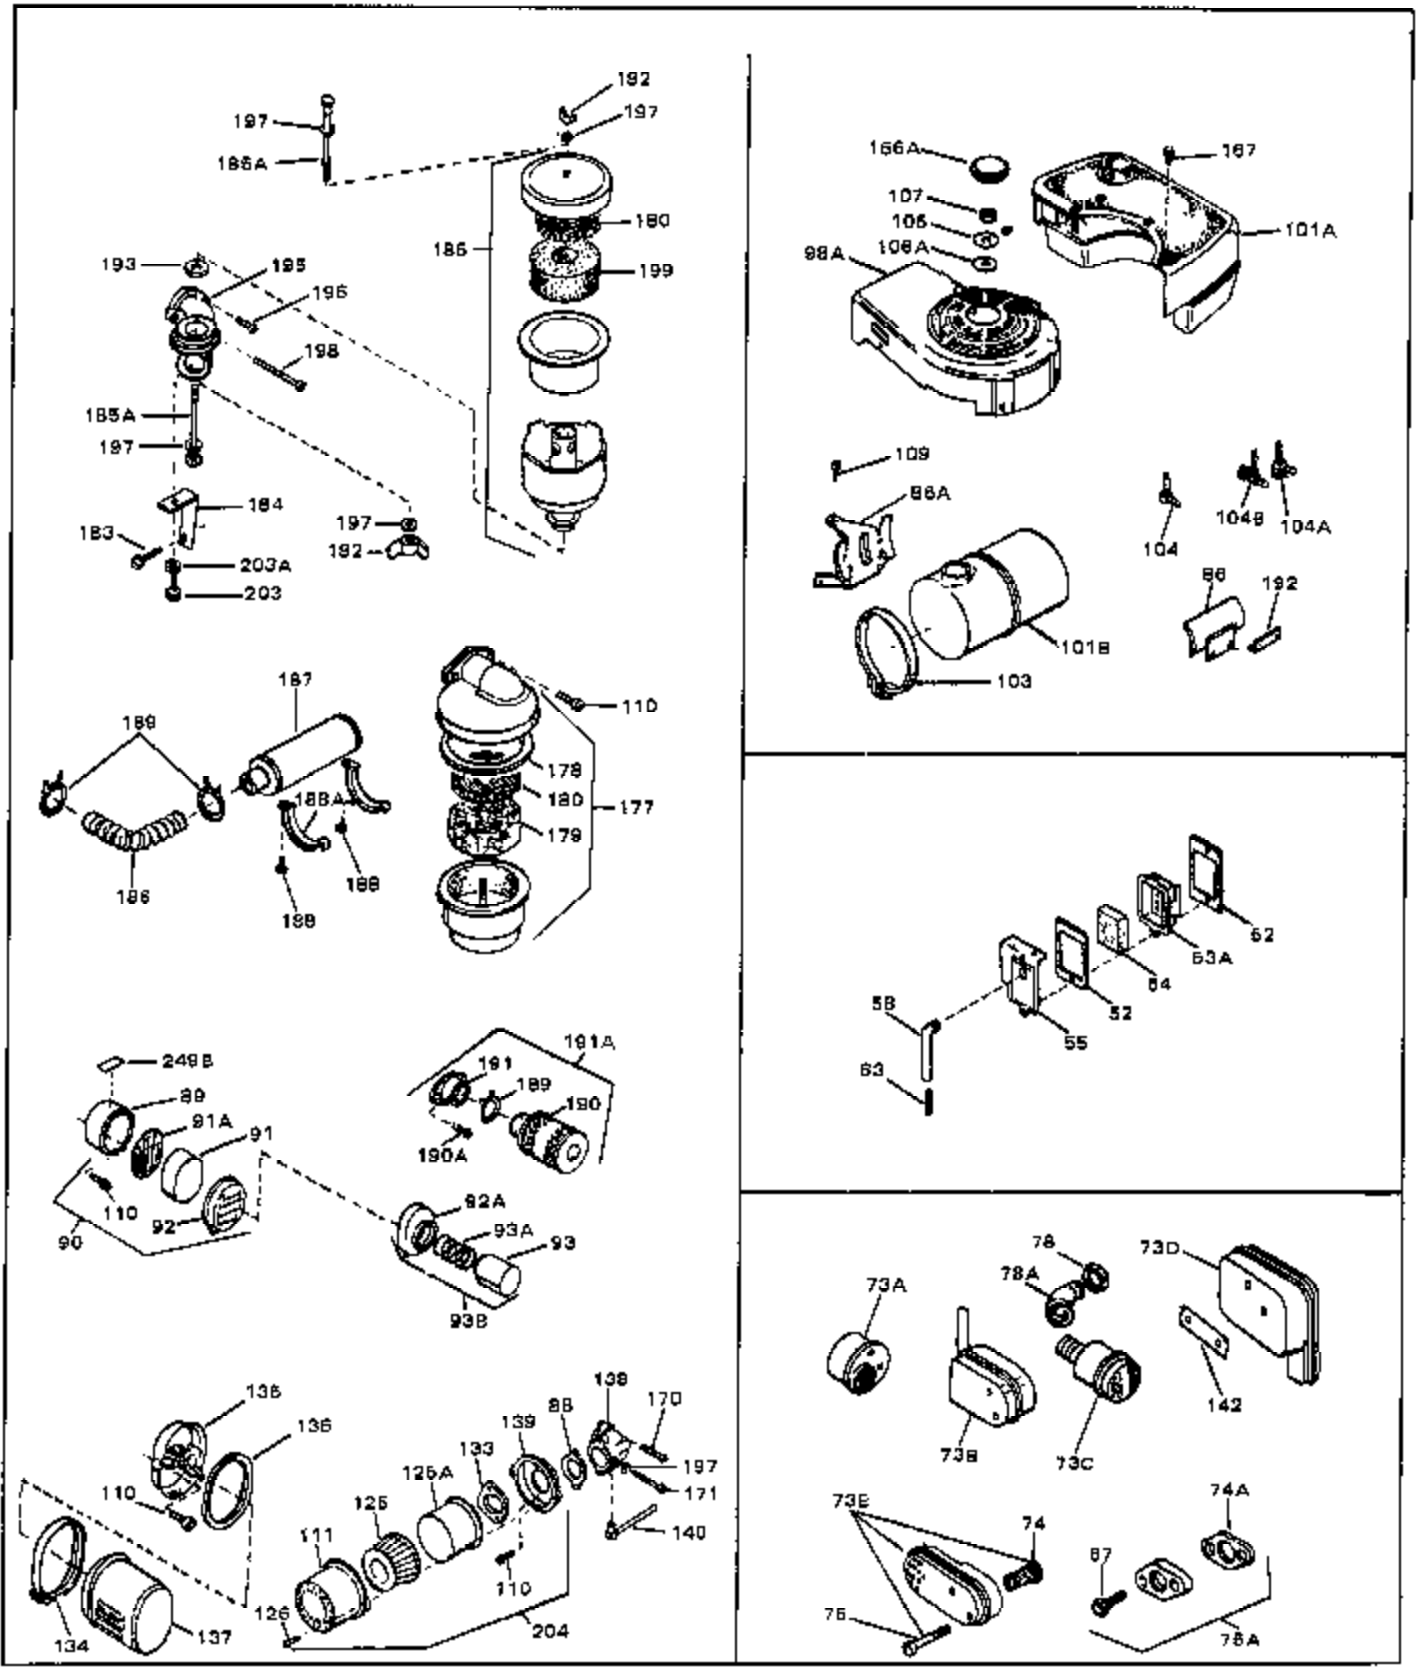

Ref #	Part Number	Qty	Description
52	31619	0	Gasket, Breather cover
63	31778	0	Spring, Coil
67	30063	0	Screw
73B	30326	0	Muffler
74A	26754	0	Gasket, Exhaust
75	27182	0	Screw, Hex hd. cap, 1/4-20 x 3-3/8
75	30298	0	Screw, Hex hd. cap, 1/4-20 x 2-1/2
75	650234	0	Screw, Hex hd. cap, 1/4-20 x 3
75	650243	0	Screw, Hex hd. cap, 1/4-20 x 2-3/4
75	650253	0	Screw, Hex hd. cap, 1/4-20 x 2-1/4
75	650493	0	Screw, Hex hd. Sems, 1/4-20 x 1-3/4
75	650795	0	Screw, Hex hd. cap, Sems, 1/4-20 x 2-5/16
75A	730162	0	Kit, Muffler Adapter
78A	28885	0	Elbow, Exhaust (90°)
78A	30617	0	Elbow, Exhaust (45°)
78	27675	0	Nut, Conduit
88	27272	0	Gasket, Air cleaner
89	31312	0	Body, Air cleaner
90	31545	0	Cleaner Assy., Air
91A	29962	0	Screen, Air cleaner
91	29961	0	Element, Air cleaner
92	30585	0	Cover, Air cleaner
93B	730510	0	Kit, Pre-cleaner
93	450124	0	Bag, Pre-cleaner
93A	450150	0	Spring, Pre-cleaner
104B	30863	0	Valve, Fuel shut-off
104	28584	0	Strainer & Elbow
104A	29683	0	Strainer & Shut-off
106	650490	0	Washer, Belleville
107	650491	0	Nut, Flywheel
109	650561	0	Screw
110	28820	0	Screw
110	29786	0	Screw
110	650399	0	Screw, Phil. fil. hd. Sems, 10-32 x 5/8
126	650152	0	Screw
133	30767	0	Spacer, Air cleaner
140	30635	0	Fitting, Breather
170	650163	0	Screw, Fil. hd. Sems, 10-32 x 7/8
171	650520	0	Screw
182	9577	0	Nut, Wing, 10-24
183	29511	0	Screw, Slotted hex washer hd., 1/4-20 x 7/16
184	30418	0	Bracket, Cleaner elbow
191A	730145	0	Air Cleaner Kit
192	29432	0	Bracket, Housing
193	27165	0	Gasket, Elbow
196	650163	0	Screw, Fil. hd. Sems, 10-32 x 7/8
197	27183	0	Washer, Fiber
197	31905	0	Washer, Paper
198	650519	0	Screw
198	650520	0	Screw
199	31408	0	Element, Air cleaner
203	30688	0	Screw, Hex hd. Sems, 1/4-20 x 1/2
203A	650722	0	Lockwasher, 1/4
204	730127	0	Cleaner Assy., Air (Poly)
249B	30002	0	Decal, Air cleaner