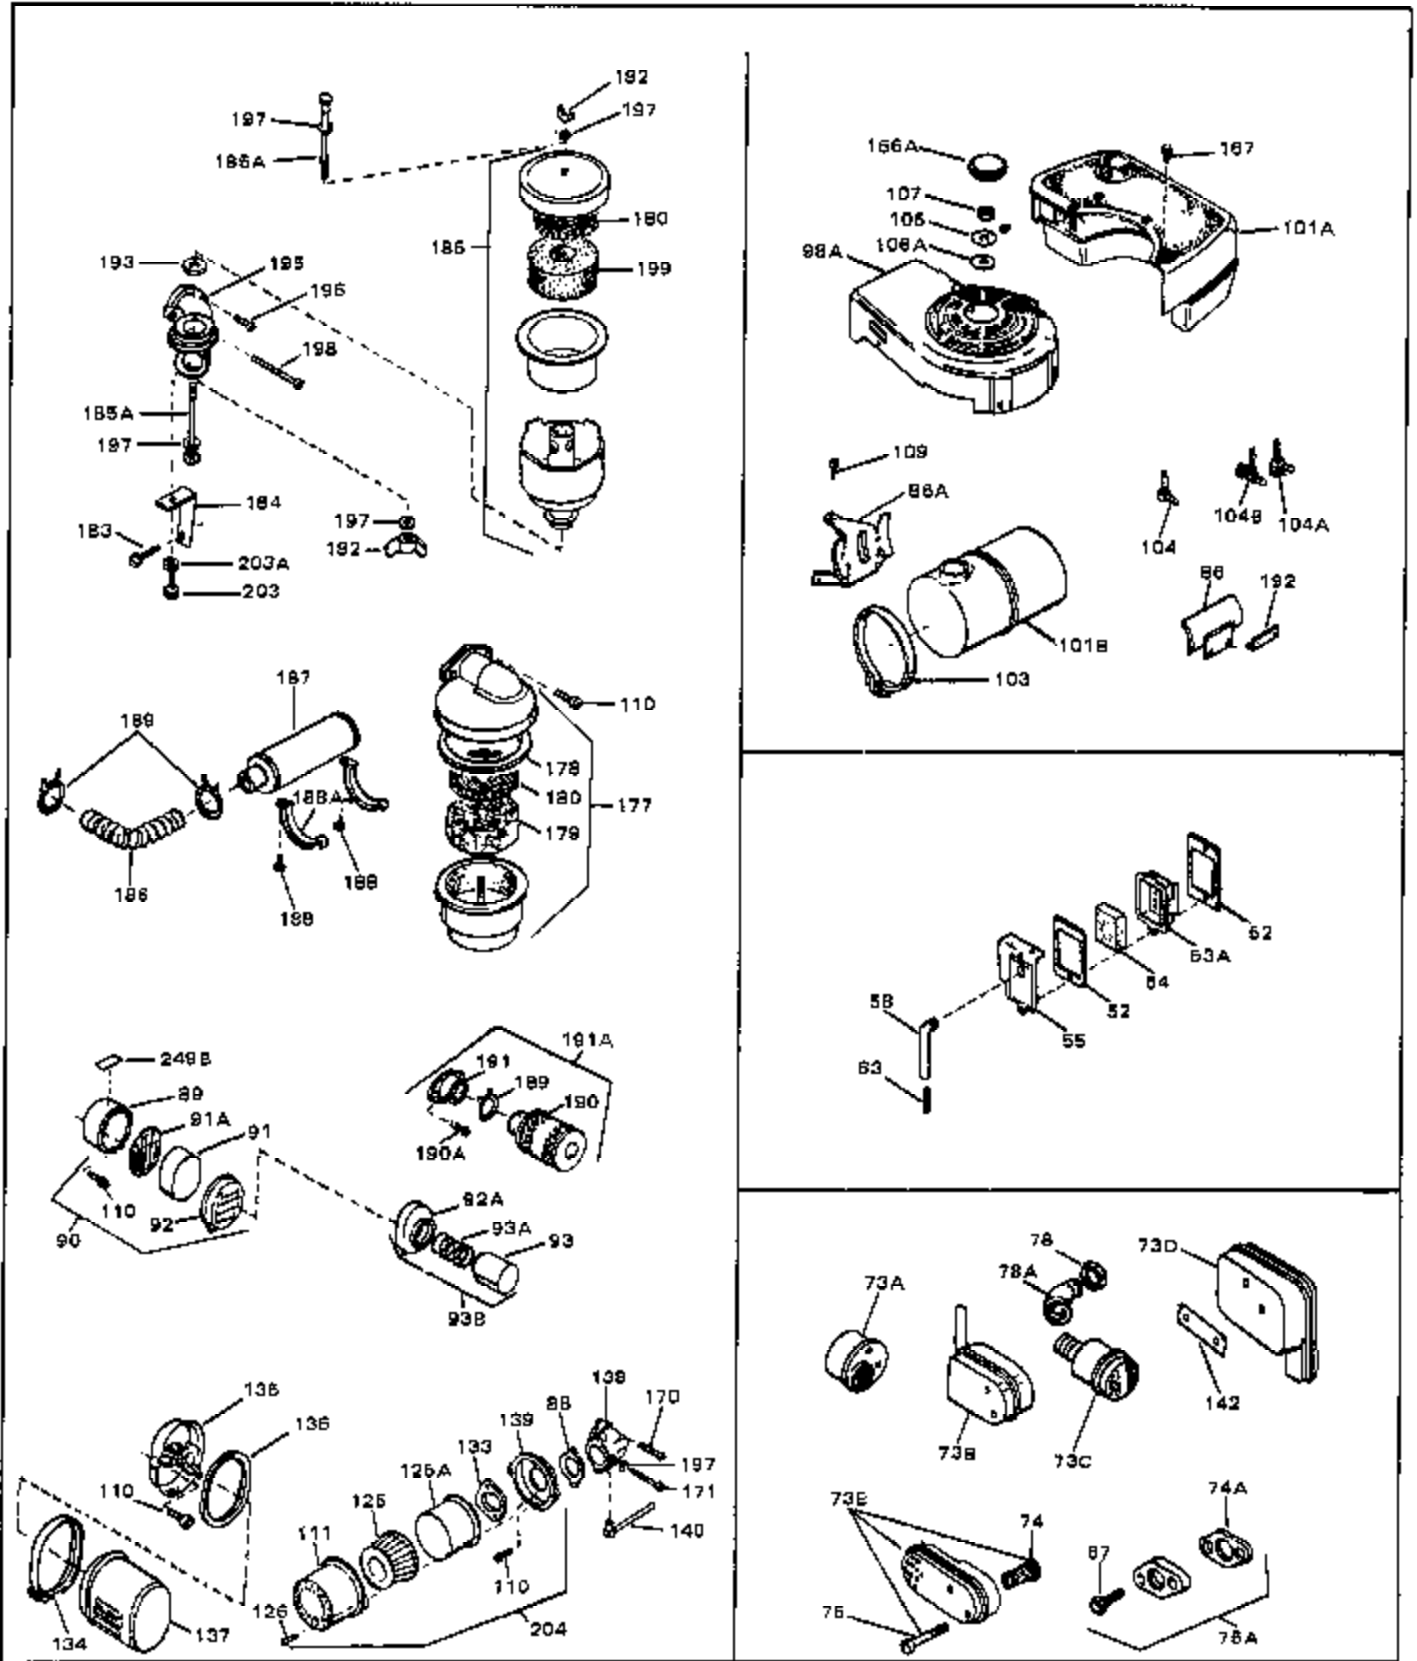

Ref #	Part Number	Qty	Description
52	31619	0	Gasket, Breather cover
63	31778	0	Spring, Coil
67	30063	0	Screw
74A	26754	0	Gasket, Exhaust
75	27182	0	Screw, Hex hd. cap, 1/4-20 x 3-3/8
75	30298	0	Screw, Hex hd. cap, 1/4-20 x 2-1/2
75	650234	0	Screw, Hex hd. cap, 1/4-20 x 3
75	650243	0	Screw, Hex hd. cap, 1/4-20 x 2-3/4
75	650253	0	Screw, Hex hd. cap, 1/4-20 x 2-1/4
75	650493	0	Screw, Hex hd. Sems, 1/4-20 x 1-3/4
75	650795	0	Screw, Hex hd. cap, Sems, 1/4-20 x 2-5/16
75A	730162	0	Kit, Muffler Adapter
78	27675	0	Nut, Conduit
78A	28885	0	Elbow, Exhaust (90°)
78A	30617	0	Elbow, Exhaust (45°)
88	27272	0	Gasket, Air cleaner
89	31312	0	Body, Air cleaner
90	31545	0	Cleaner Assy., Air
91	29961	0	Element, Air cleaner
91A	29962	0	Screen, Air cleaner
92	30585	0	Cover, Air cleaner
93A	450150	0	Spring, Pre-cleaner
93B	730510	0	Kit, Pre-cleaner
93	450124	0	Bag, Pre-cleaner
104B	30863	0	Valve, Fuel shut-off
104A	29683	0	Strainer & Shut-off
104	28584	0	Strainer & Elbow
106	650490	0	Washer, Belleville
107	650607	0	Nut, Flywheel
109	650561	0	Screw
110	28820	0	Screw
110	29786	0	Screw
110	650399	0	Screw, Phil. fil. hd. Sems, 10-32 x 5/8
126	650152	0	Screw
133	30767	0	Spacer, Air cleaner
140	30635	0	Fitting, Breather
170	650163	0	Screw, Fil. hd. Sems, 10-32 x 7/8
171	650520	0	Screw
182	9577	0	Nut, Wing, 10-24
183	29511	0	Screw, Slotted hex washer hd., 1/4-20 x 7/16
184	30418	0	Bracket, Cleaner elbow
191A	730145	0	Air Cleaner Kit
192	29432	0	Bracket, Housing
193	27165	0	Gasket, Elbow
196	650163	0	Screw, Fil. hd. Sems, 10-32 x 7/8
197	27183	0	Washer, Fiber
197	31905	0	Washer, Paper
198	650519	0	Screw
198	650520	0	Screw
199	31408	0	Element, Air cleaner
203A	650722	0	Lockwasher, 1/4
203	30688	0	Screw, Hex hd. Sems, 1/4-20 x 1/2
204	730127	0	Cleaner Assy., Air (Poly)
249B	30002	0	Decal, Air cleaner