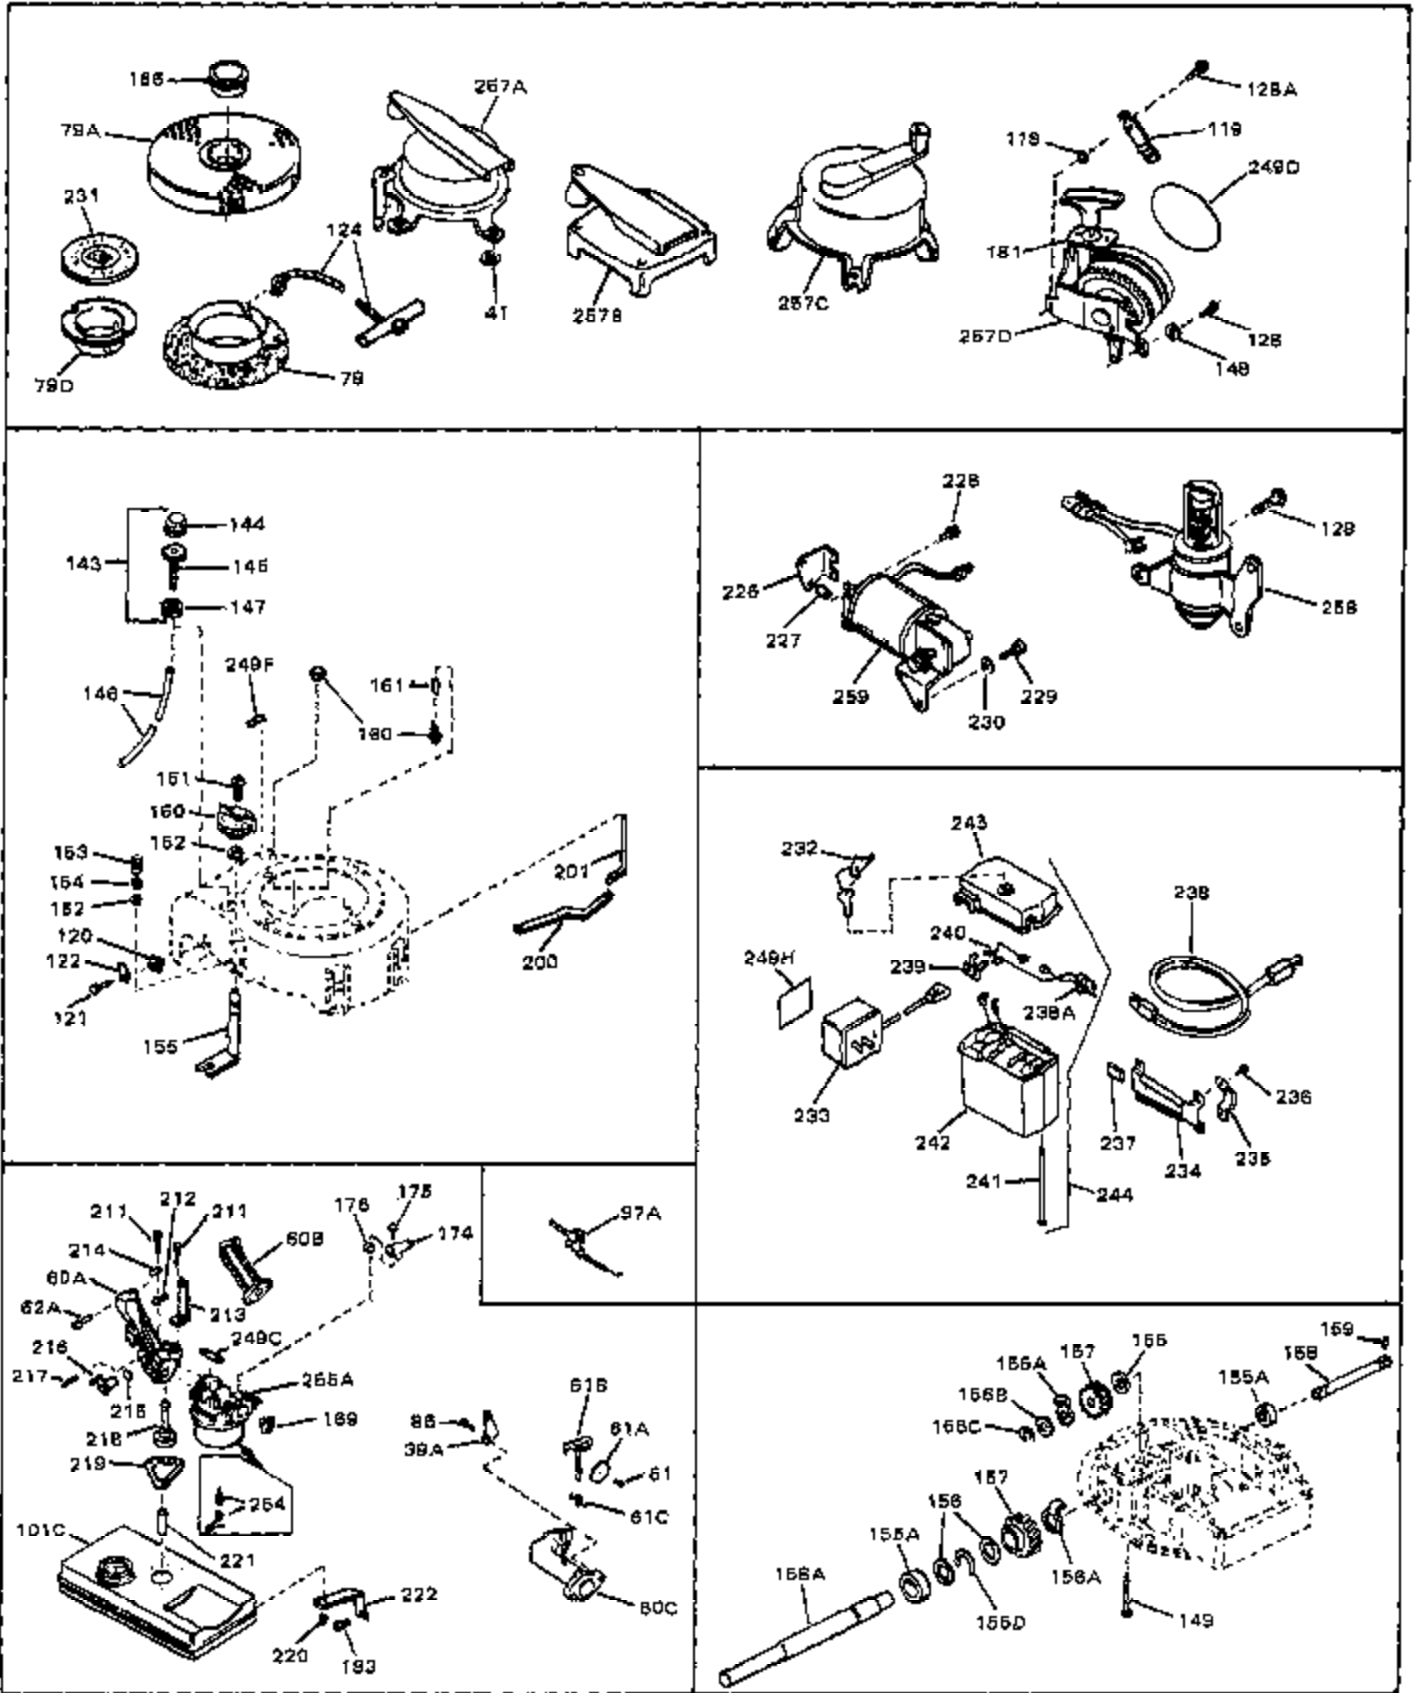

Engine Parts List #2

Ref #	Part Number	Qty	Description
41	27070	0	Lockwasher
41	27656	0	Washer, Flat
41	650168	0	Washer, Flat
79	30892	0	Pulley, Rope starter
79A	32237	0	Screen, Flywheel
85	30564	0	Screw
85	6201	0	Screw
85	6202	0	Screw
124	590343	0	Rope & Handle Assy., Starter
128	650737	0	Screw, Hex washer hd. taptite, 1/4-20 x 1/2
143	32182	0	Primer Assy.
144	32183	0	Bulb, Primer
145	32184	0	Body, Primer
146	32180A	0	Line, Primer
147	32312	0	Retainer, Primer bulb
148	8345	0	Washer, 1/4
149	650492	0	Screw
166	32119	0	Plug, Screen
166	32236	0	Plug, Screen
181	590441	0	Rope Guide Assy.
181	590516	0	Bracket Assy.
183	29511	0	Screw, Slotted hex washer hd., 1/4-20 x 7/16
249C	31495	0	Decal, Speed control
257D	590450A	0	Starter, Side mount rewind