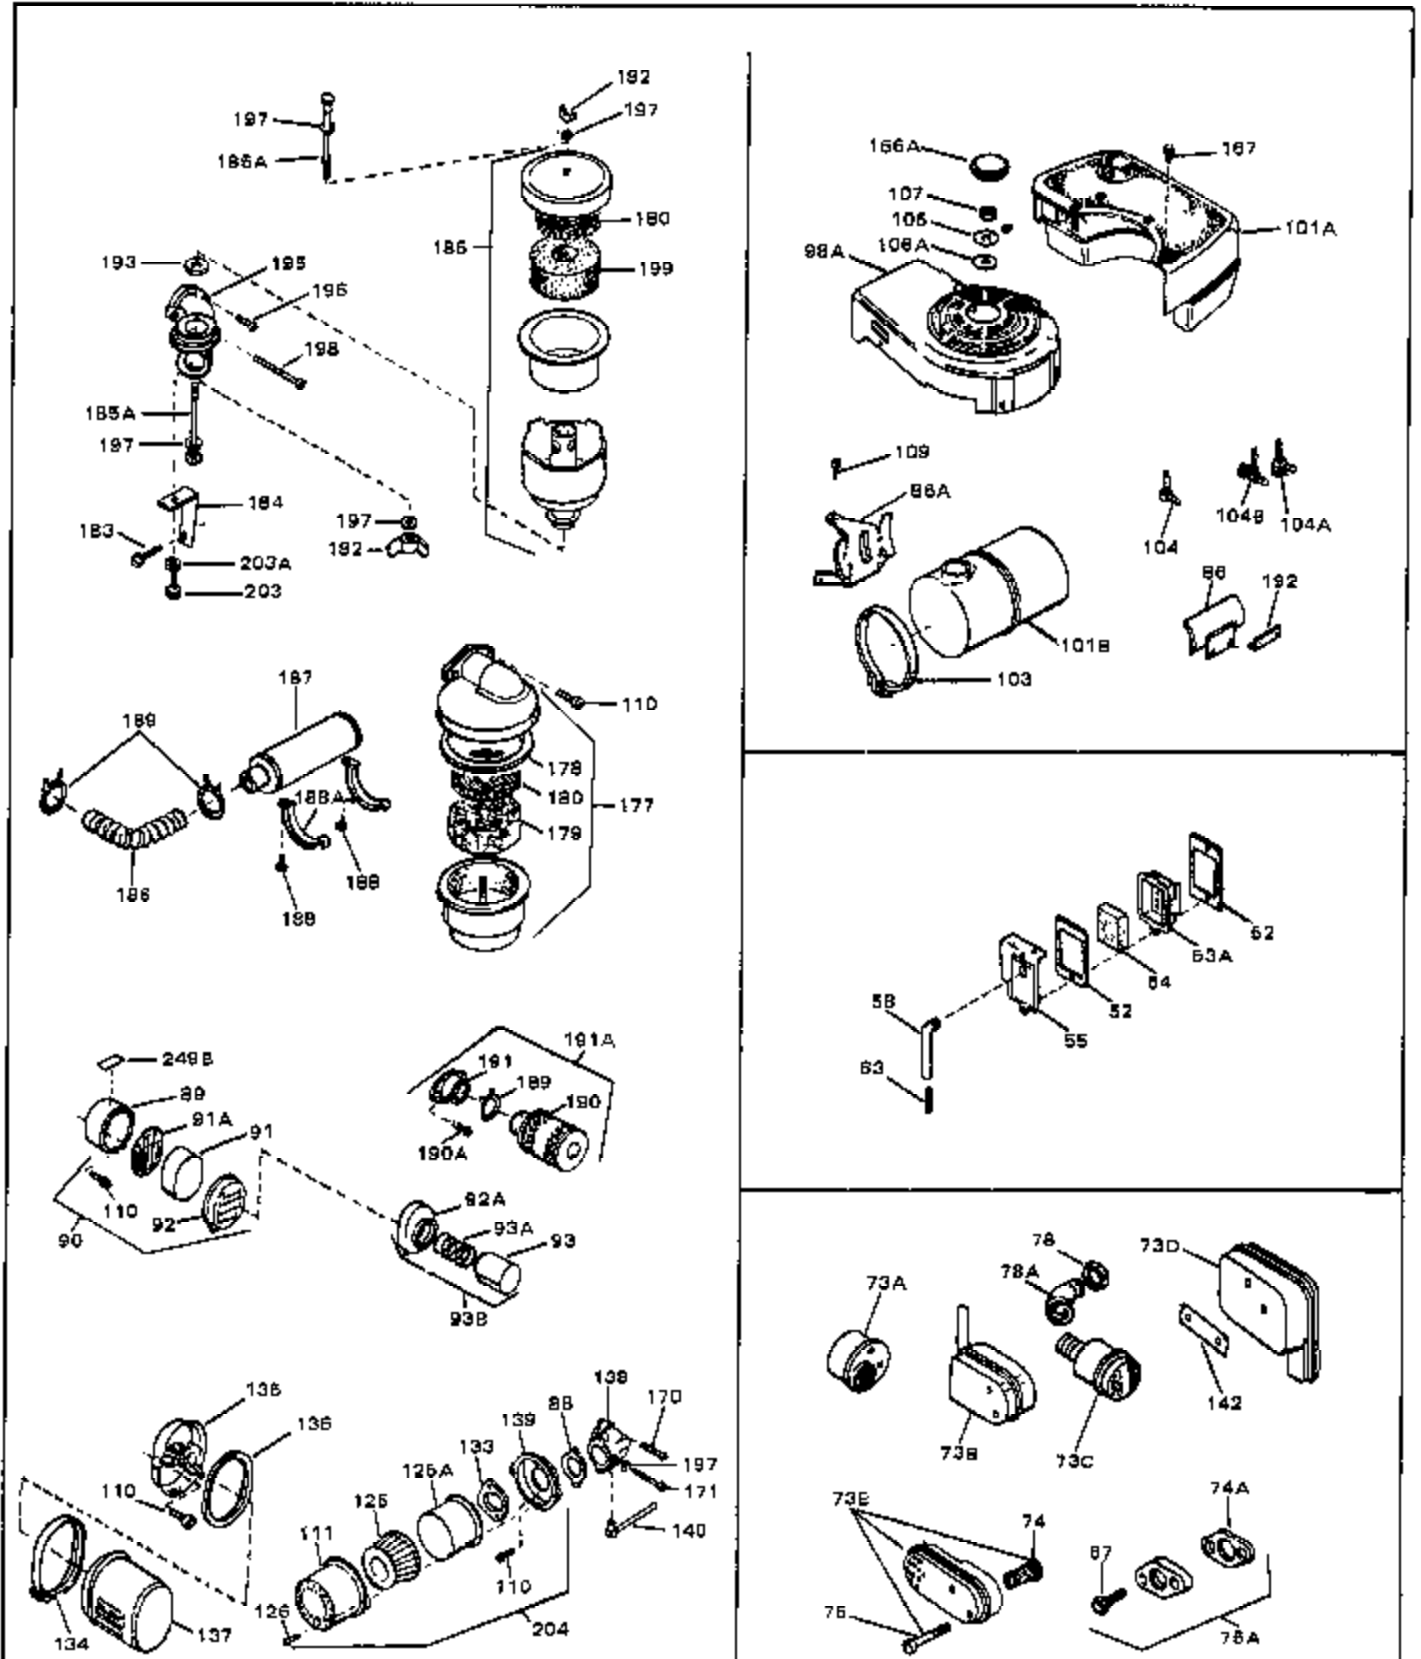

Ref #	Part Number	Qty	Description
52	31619	0	Gasket, Breather cover
63	31778	0	Spring, Coil
67	30063	0	Screw
74A	26754	0	Gasket, Exhaust
75	27182	0	Screw, Hex hd. cap, 1/4-20 x 3-3/8
75	30298	0	Screw, Hex hd. cap, 1/4-20 x 2-1/2
75	650234	0	Screw, Hex hd. cap, 1/4-20 x 3
75	650243	0	Screw, Hex hd. cap, 1/4-20 x 2-3/4
75	650253	0	Screw, Hex hd. cap, 1/4-20 x 2-1/4
75	650493	0	Screw, Hex hd. Sems, 1/4-20 x 1-3/4
75	650795	0	Screw, Hex hd. cap, Sems, 1/4-20 x 2-5/16
75A	730162	0	Kit, Muffler Adapter
78	27675	0	Nut, Conduit
78A	28885	0	Elbow, Exhaust (90ø)
78A	30617	0	Elbow, Exhaust (45ø)
88	27272	0	Gasket, Air cleaner
89	31312	0	Body, Air cleaner
90	31545	0	Cleaner Assy., Air
91	29961	0	Element, Air cleaner
91A	29962	0	Screen, Air cleaner
92	30585	0	Cover, Air cleaner
93A	450150	0	Spring, Pre-cleaner
93B	730510	0	Kit, Pre-cleaner
93	450124	0	Bag, Pre-cleaner
104B	30863	0	Valve, Fuel shut-off
104A	29683	0	Strainer & Shut-off
104	28584	0	Strainer & Elbow
106	650490	0	Washer, Belleville
107	650607	0	Nut, Flywheel
109	650561	0	Screw
110	28820	0	Screw
110	29786	0	Screw
110	650399	0	Screw, Phil. fil. hd. Sems, 10-32 x 5/8
126	650152	0	Screw
133	30767	0	Spacer, Air cleaner
140	30635	0	Fitting, Breather
170	650163	0	Screw, Fil. hd. Sems, 10-32 x 7/8
171	650520	0	Screw
182	9577	0	Nut, Wing, 10-24
183	29511	0	Screw, Slotted hex washer hd., 1/4-20 x 7/16
184	30418	0	Bracket, Cleaner elbow
191A	730145	0	Air Cleaner Kit
192	29432	0	Bracket, Housing
193	27165	0	Gasket, Elbow
196	650163	0	Screw, Fil. hd. Sems, 10-32 x 7/8
197	27183	0	Washer, Fiber
197	31905	0	Washer, Paper
198	650519	0	Screw
198	650520	0	Screw
199	31408	0	Element, Air cleaner
203A	650722	0	Lockwasher, 1/4
203	30688	0	Screw, Hex hd. Sems, 1/4-20 x 1/2
204	730127	0	Cleaner Assy., Air (Poly)
249B	30002	0	Decal, Air cleaner