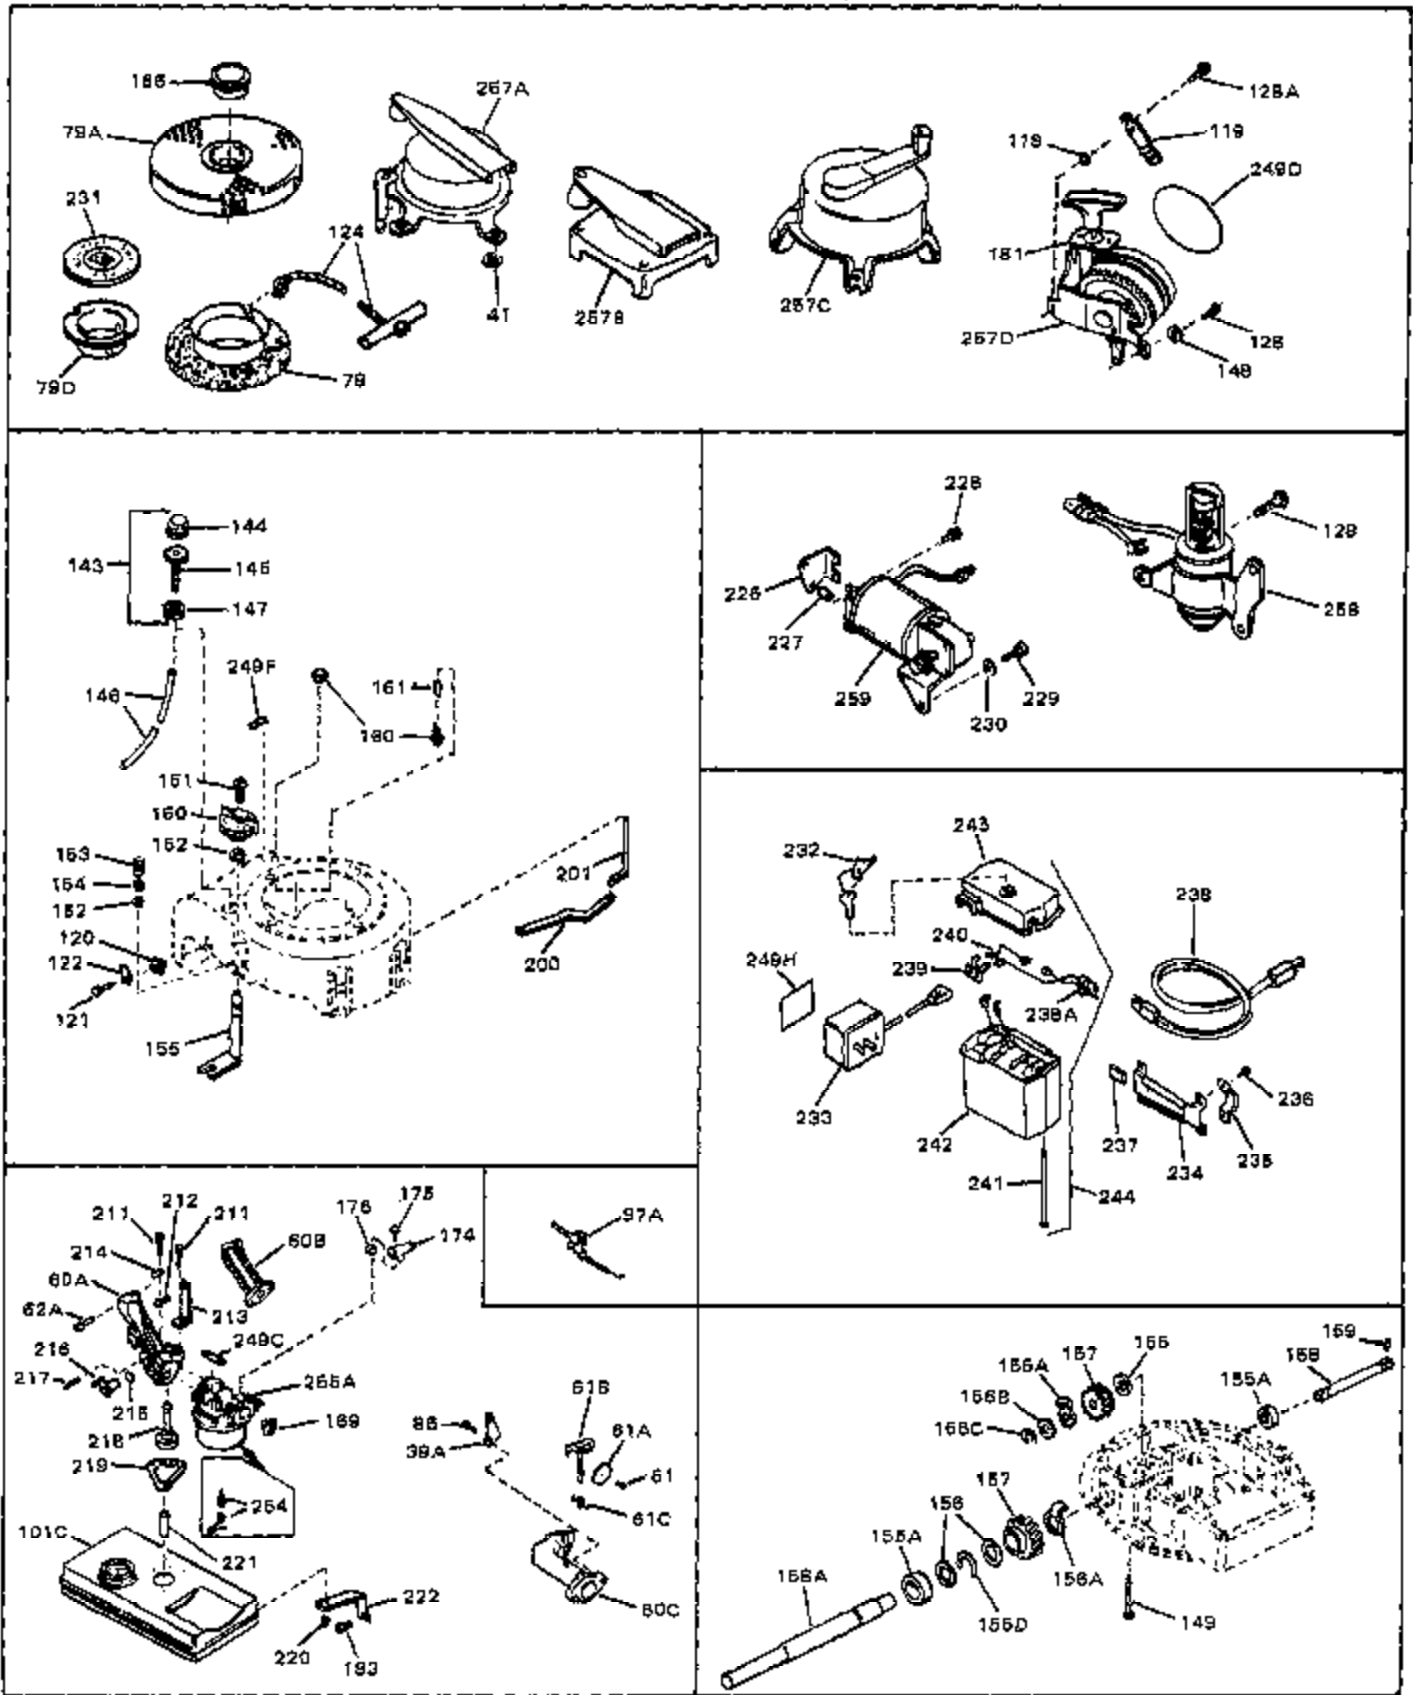

Ref #	Part Number	Qty	Description
41	27070	0	Lockwasher
41	27656	0	Washer, Flat
41	650168	0	Washer, Flat
79D	590416	0	Cup, Starter
79	30892	0	Pulley, Rope starter
85	30564	0	Screw
85	6201	0	Screw
85	6202	0	Screw
124	590343	0	Rope & Handle Assy., Starter
128	650737	0	Screw, Hex washer hd. taptite, 1/4-20 x 1/2
148	8345	0	Washer, 1/4
149	650492	0	Screw
166	32119	0	Plug, Screen
166	32236	0	Plug, Screen
181	590441	0	Rope Guide Assy.
181	590516	0	Bracket Assy.
183	29511	0	Screw, Slotted hex washer hd., 1/4-20 x 7/16
249C	31495	0	Decal, Speed control