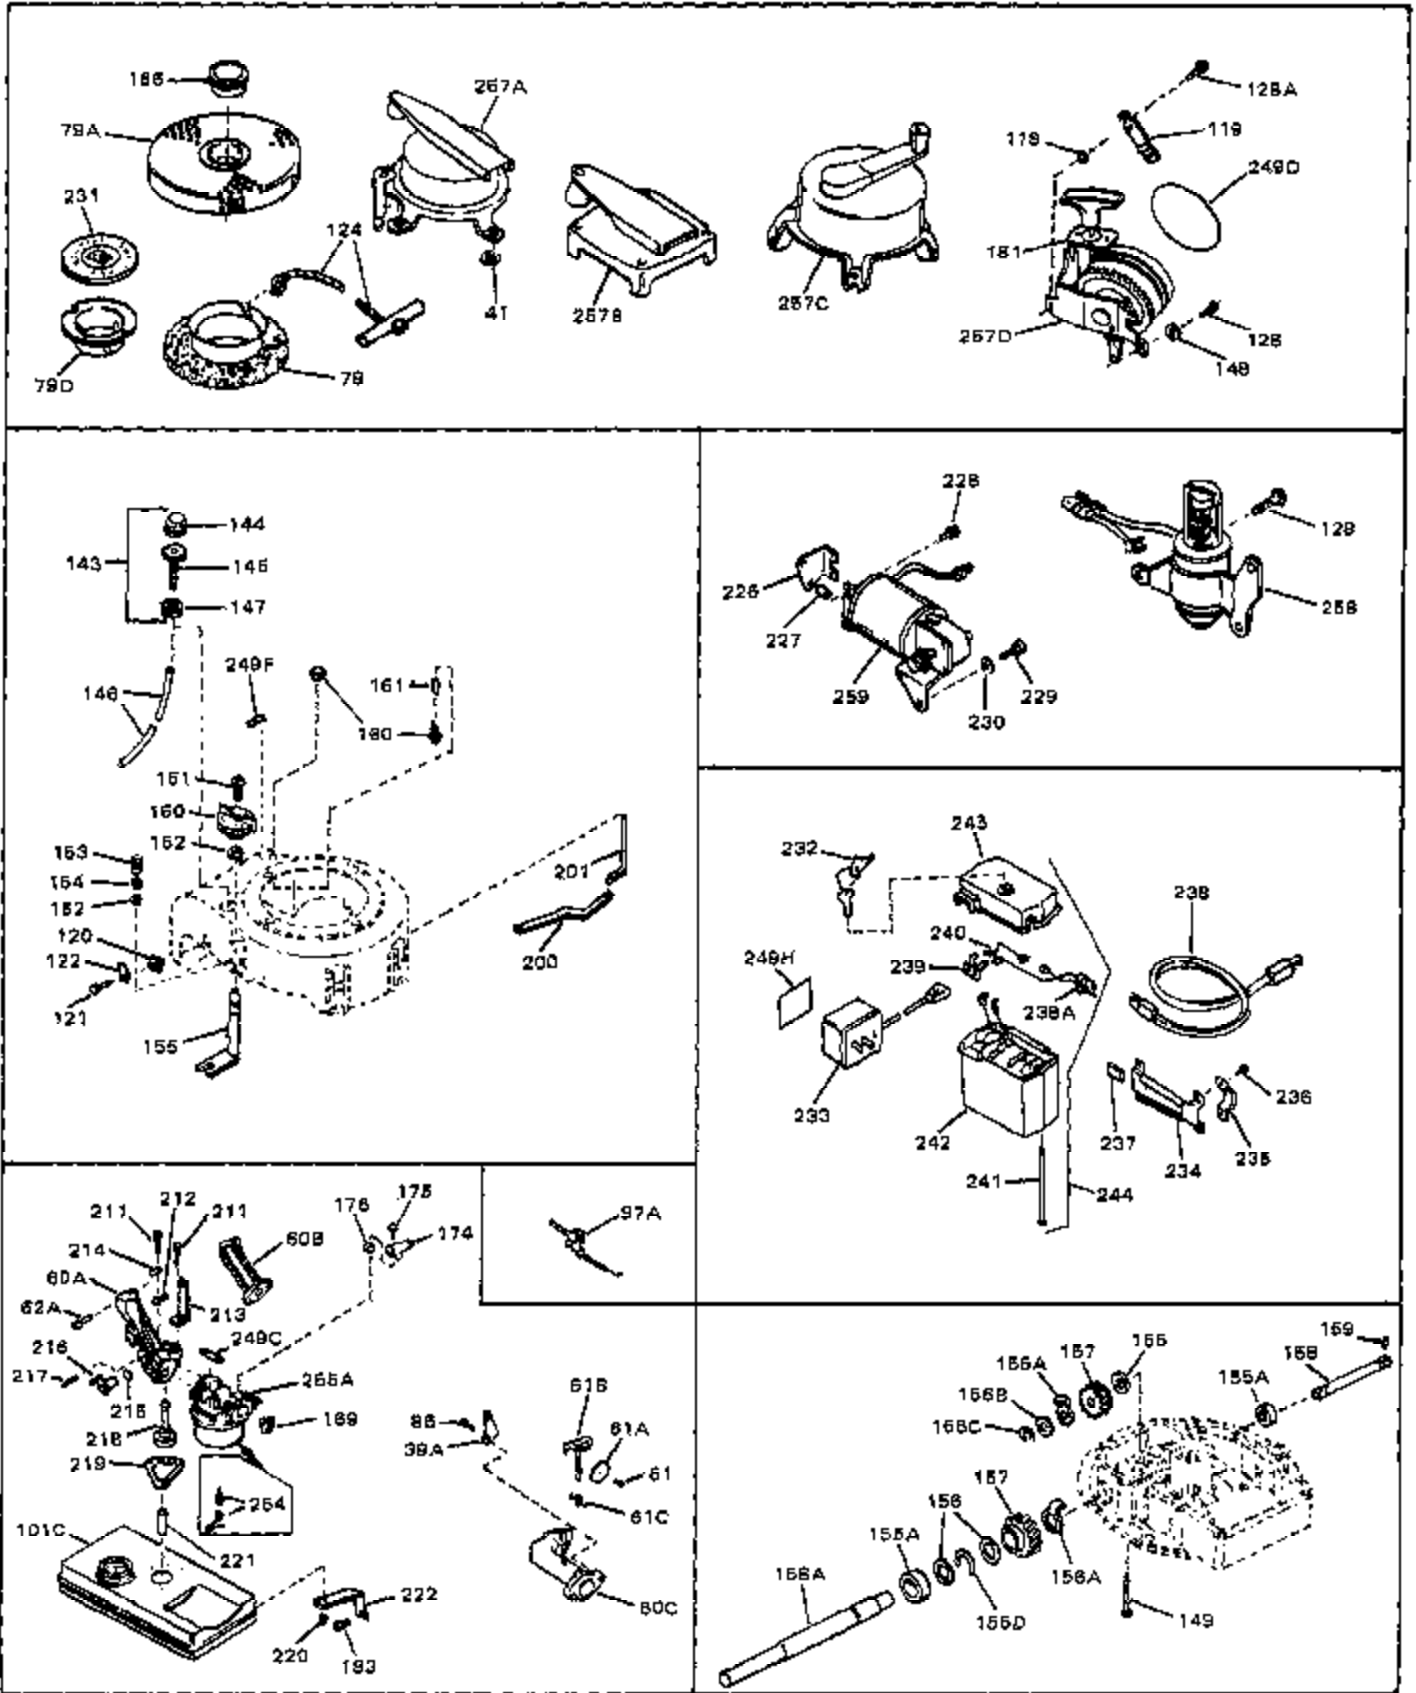

Engine Parts List #2

Ref #	Part Number	Qty	Description
41	27070	0	Lockwasher
41	27656	0	Washer, Flat
41	650168	0	Washer, Flat
79D	590416	0	Cup, Starter
79	30892	0	Pulley, Rope starter
85	30564	0	Screw
85	6201	0	Screw
85	6202	0	Screw
124	590343	0	Rope & Handle Assy., Starter
128	650737	0	Screw, Hex washer hd. taptite, 1/4-20 x 1/2
148	8345	0	Washer, 1/4
149	650492	0	Screw
166	32119	0	Plug, Screen
166	32236	0	Plug, Screen
181	590441	0	Rope Guide Assy.
181	590516	0	Bracket Assy.
183	29511	0	Screw, Slotted hex washer hd., 1/4-20 x 7/16
249C	31514	0	Decal, Speed control
254	631021	0	Inlet Needle, Seat & Clip Assy.
255A	631242	0	Carburetor