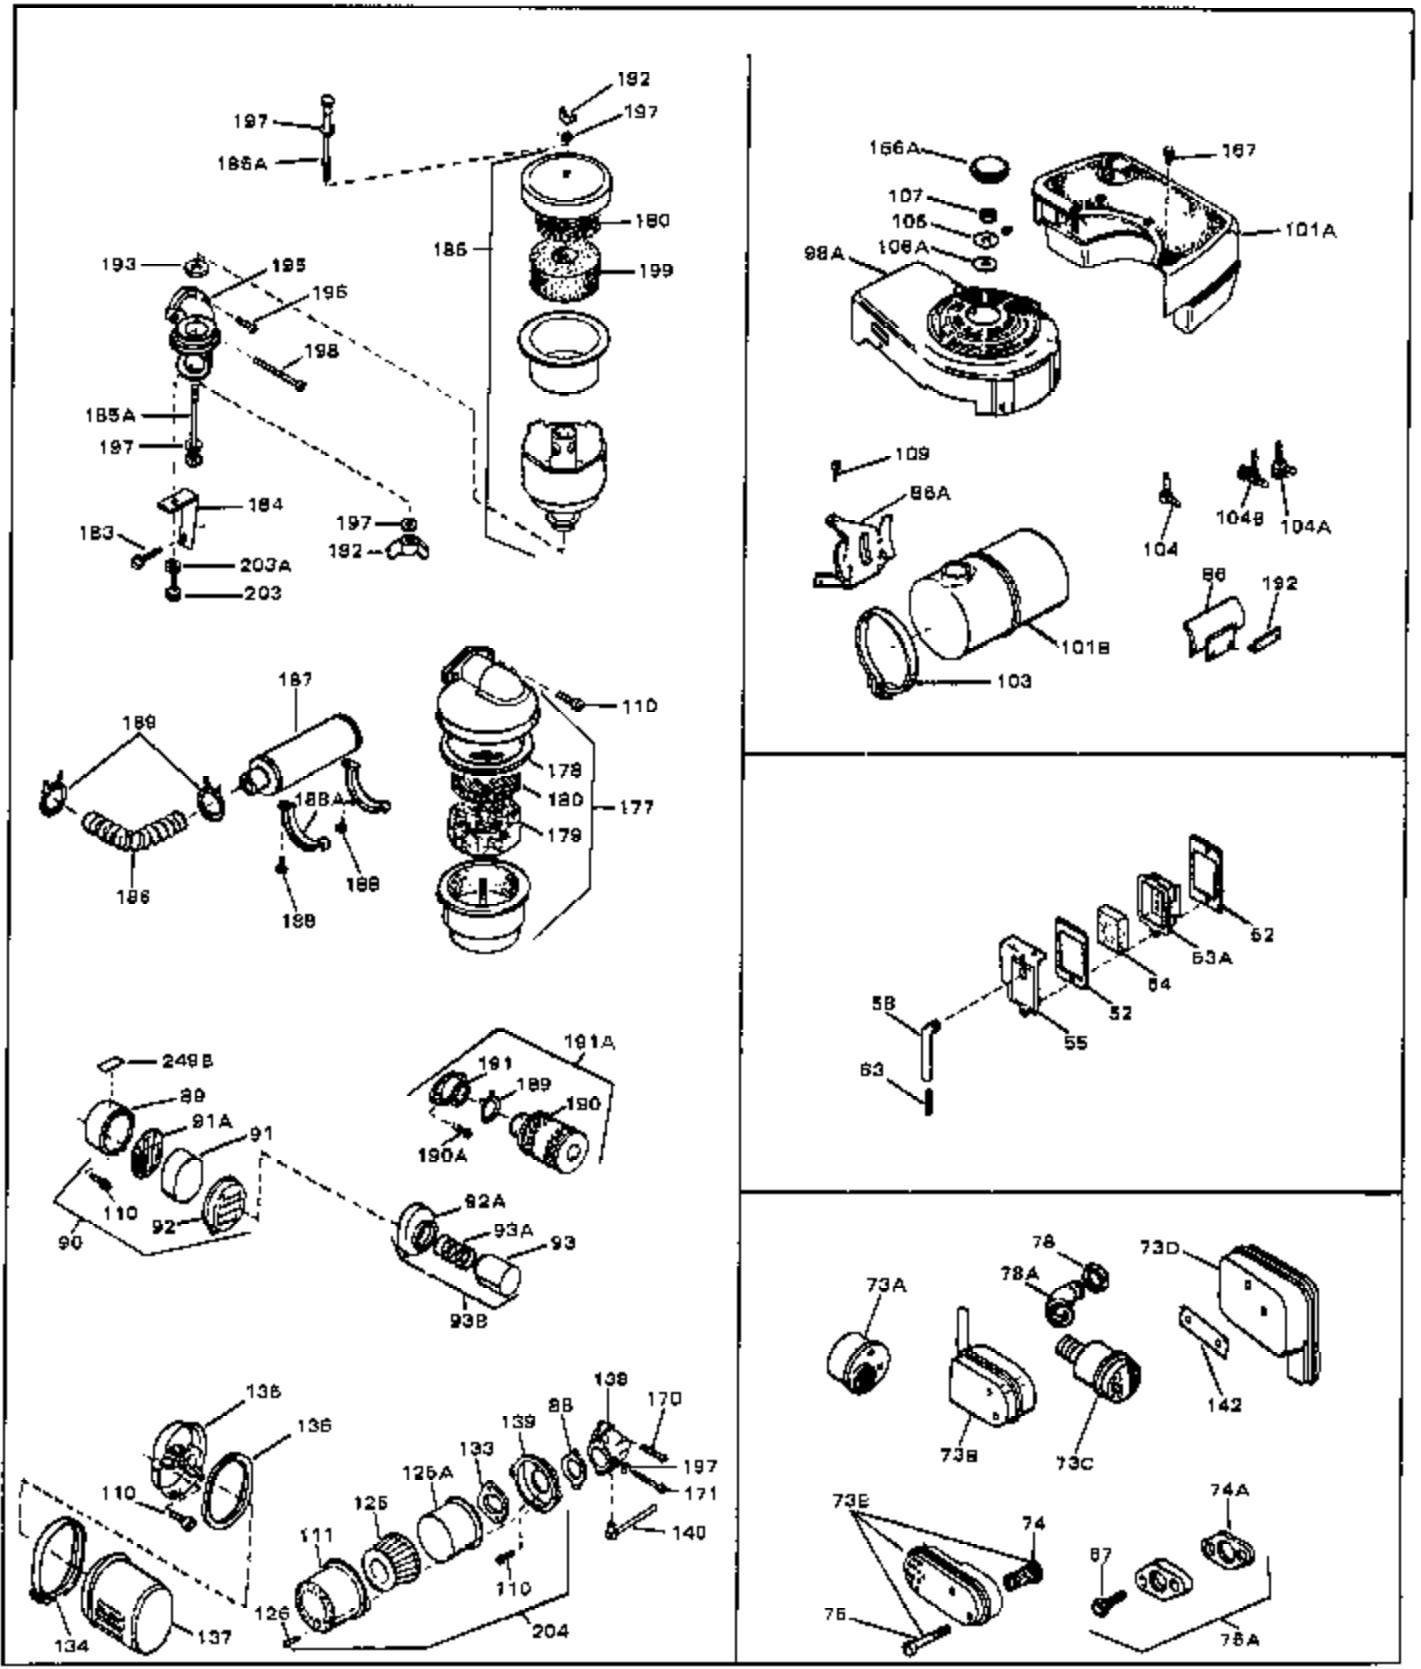

Ref #	Part Number	Qty	Description
52	31619	0	Gasket, Breather cover
63	31778	0	Spring, Coil
67	30063	0	Screw
74A	26754	0	Gasket, Exhaust
75	27182	0	Screw, Hex hd. cap, 1/4-20 x 3-3/8
75	30298	0	Screw, Hex hd. cap, 1/4-20 x 2-1/2
75	650234	0	Screw, Hex hd. cap, 1/4-20 x 3
75	650243	0	Screw, Hex hd. cap, 1/4-20 x 2-3/4
75	650253	0	Screw, Hex hd. cap, 1/4-20 x 2-1/4
75	650493	0	Screw, Hex hd. Sems, 1/4-20 x 1-3/4
75	650795	0	Screw, Hex hd. cap, Sems, 1/4-20 x 2-5/16
75A	730162	0	Kit, Muffler Adapter
78	27675	0	Nut, Conduit
78A	28885	0	Elbow, Exhaust (90ø)
78A	30617	0	Elbow, Exhaust (45ø)
88	27272	0	Gasket, Air cleaner
89	31312	0	Body, Air cleaner
90	31545	0	Cleaner Assy., Air
91	29961	0	Element, Air cleaner
91A	29962	0	Screen, Air cleaner
92	30585	0	Cover, Air cleaner
93A	450150	0	Spring, Pre-cleaner
93B	730510	0	Kit, Pre-cleaner
93	450124	0	Bag, Pre-cleaner
104B	30863	0	Valve, Fuel shut-off
104A	29683	0	Strainer & Shut-off
104	28584	0	Strainer & Elbow
106	650490	0	Washer, Belleville
107	650607	0	Nut, Flywheel
109	650561	0	Screw
110	28820	0	Screw
110	29786	0	Screw
110	650399	0	Screw, Phil. fil. hd. Sems, 10-32 x 5/8
126	650152	0	Screw
133	30767	0	Spacer, Air cleaner
140	30635	0	Fitting, Breather
170	650163	0	Screw, Fil. hd. Sems, 10-32 x 7/8
171	650520	0	Screw
182	9577	0	Nut, Wing, 10-24
183	29511	0	Screw, Slotted hex washer hd., 1/4-20 x 7/16
184	30418	0	Bracket, Cleaner elbow
191A	730145	0	Air Cleaner Kit
192	29432	0	Bracket, Housing
193	27165	0	Gasket, Elbow
196	650163	0	Screw, Fil. hd. Sems, 10-32 x 7/8
197	27183	0	Washer, Fiber
197	31905	0	Washer, Paper
198	650519	0	Screw
198	650520	0	Screw
199	31408	0	Element, Air cleaner
203A	650722	0	Lockwasher, 1/4
203	30688	0	Screw, Hex hd. Sems, 1/4-20 x 1/2
204	730127	0	Cleaner Assy., Air (Poly)
249B	30002	0	Decal, Air cleaner