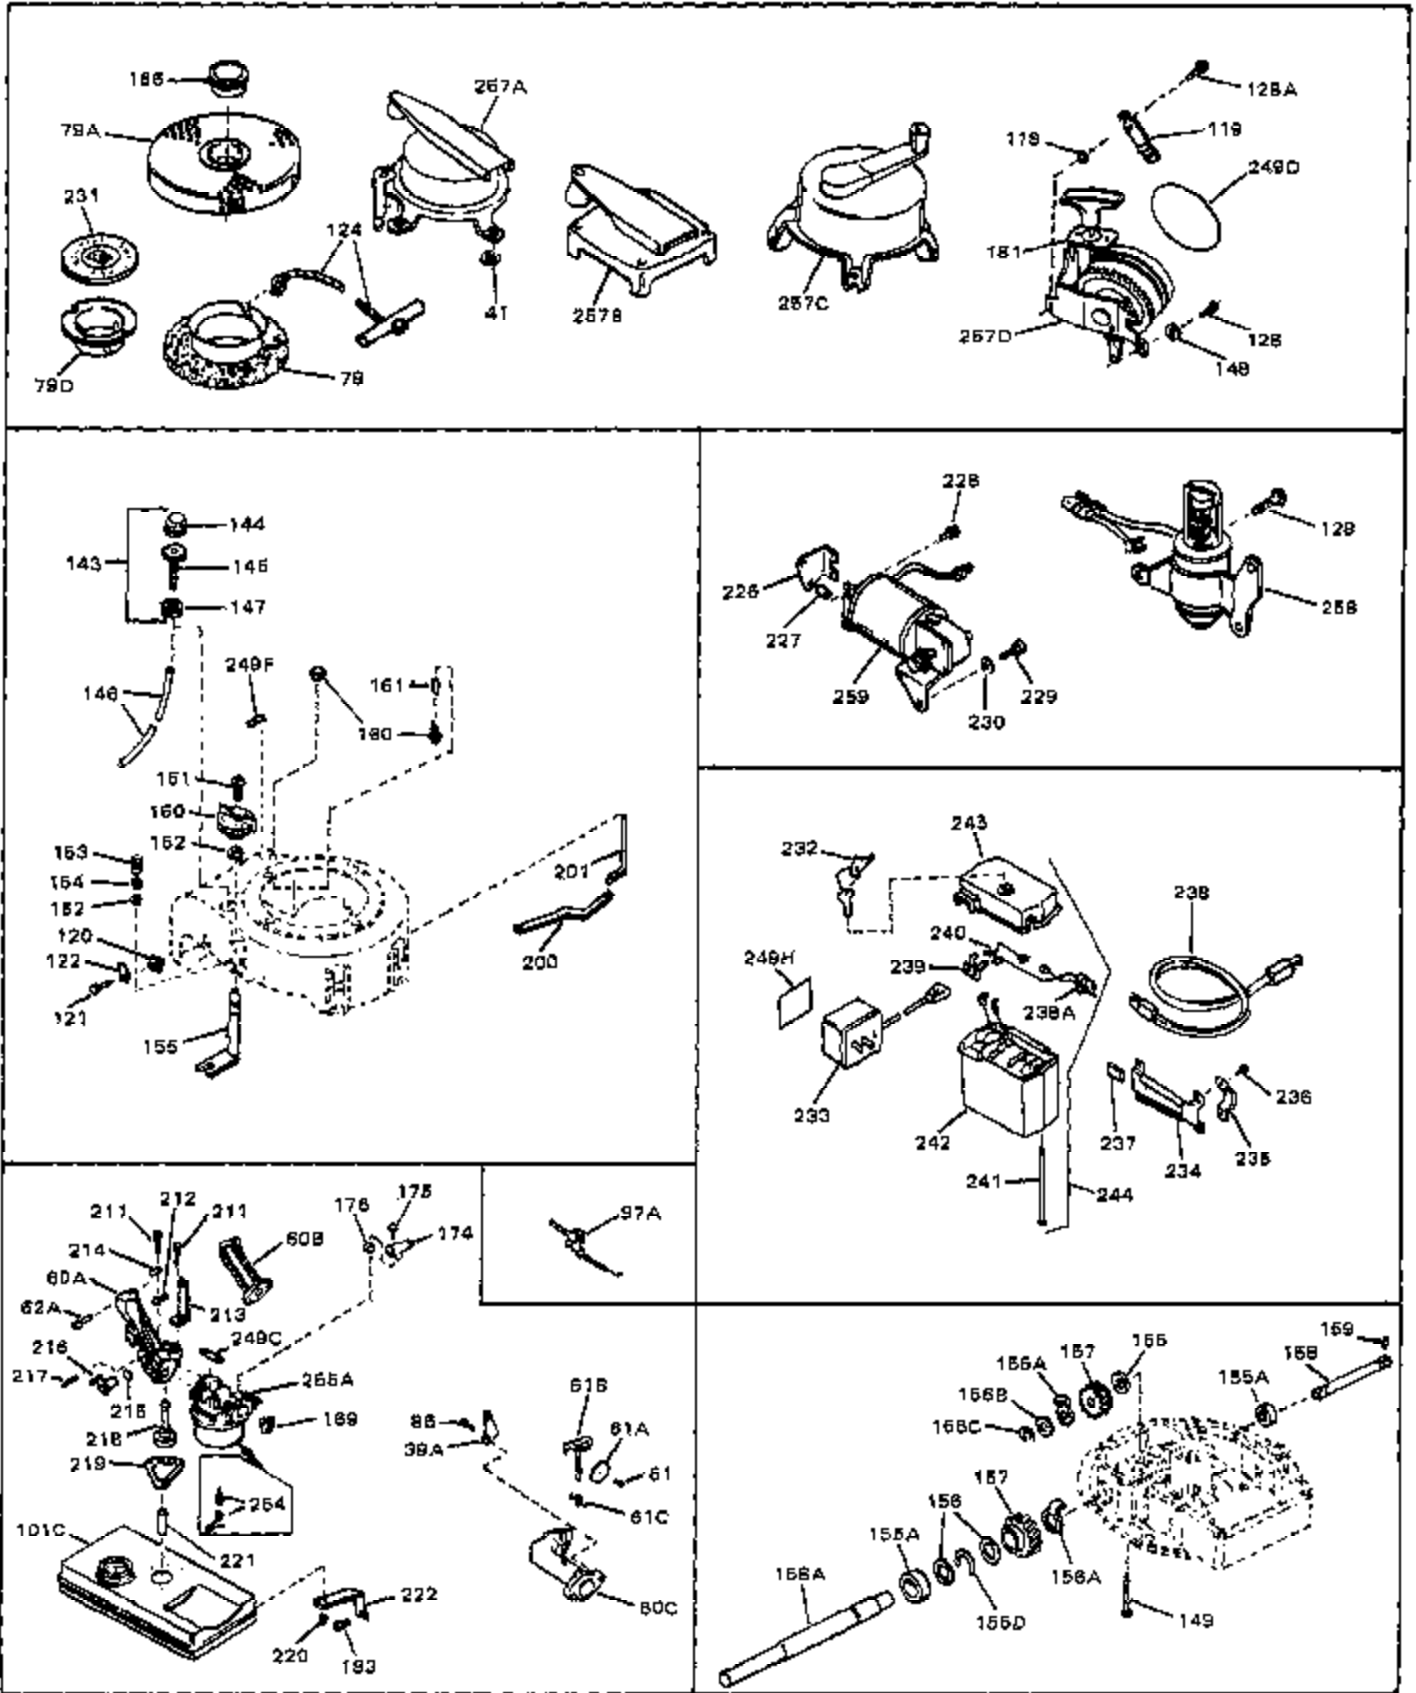

Ref #	Part Number	Qty	Description
41	27070	0	Lockwasher
41	27656	0	Washer, Flat
41	650168	0	Washer, Flat
79	30892	0	Pulley, Rope starter
79D	590416	0	Cup, Starter
85	30564	0	Screw
85	6201	0	Screw
85	6202	0	Screw
97A	24522	0	Control, Throttle
124	590343	0	Rope & Handle Assy., Starter
128	650737	0	Screw, Hex washer hd. taptite, 1/4-20 x 1/2
148	8345	0	Washer, 1/4
149	650492	0	Screw
155A	31744	0	Seal, Oil
156	31747	0	Washer, Thrust
156A	31745	0	Washer, Tang
156B	31787	0	Washer, Flat
156C	31749	0	Ring, Retaining
157	31746	0	Gear, Worm
158	31766	0	Shaft, P.T.O.
159	31493	0	Pin, P.T.O. shaft
166	32119	0	Plug, Screen
166	32236	0	Plug, Screen
181	590441	0	Rope Guide Assy.
181	590516	0	Bracket Assy.
183	29511	0	Screw, Slotted hex washer hd., 1/4-20 x 7/16
249C	31495	0	Decal, Speed control
254	631021	0	Inlet Needle, Seat & Clip Assy.
255A	631242	0	Carburetor