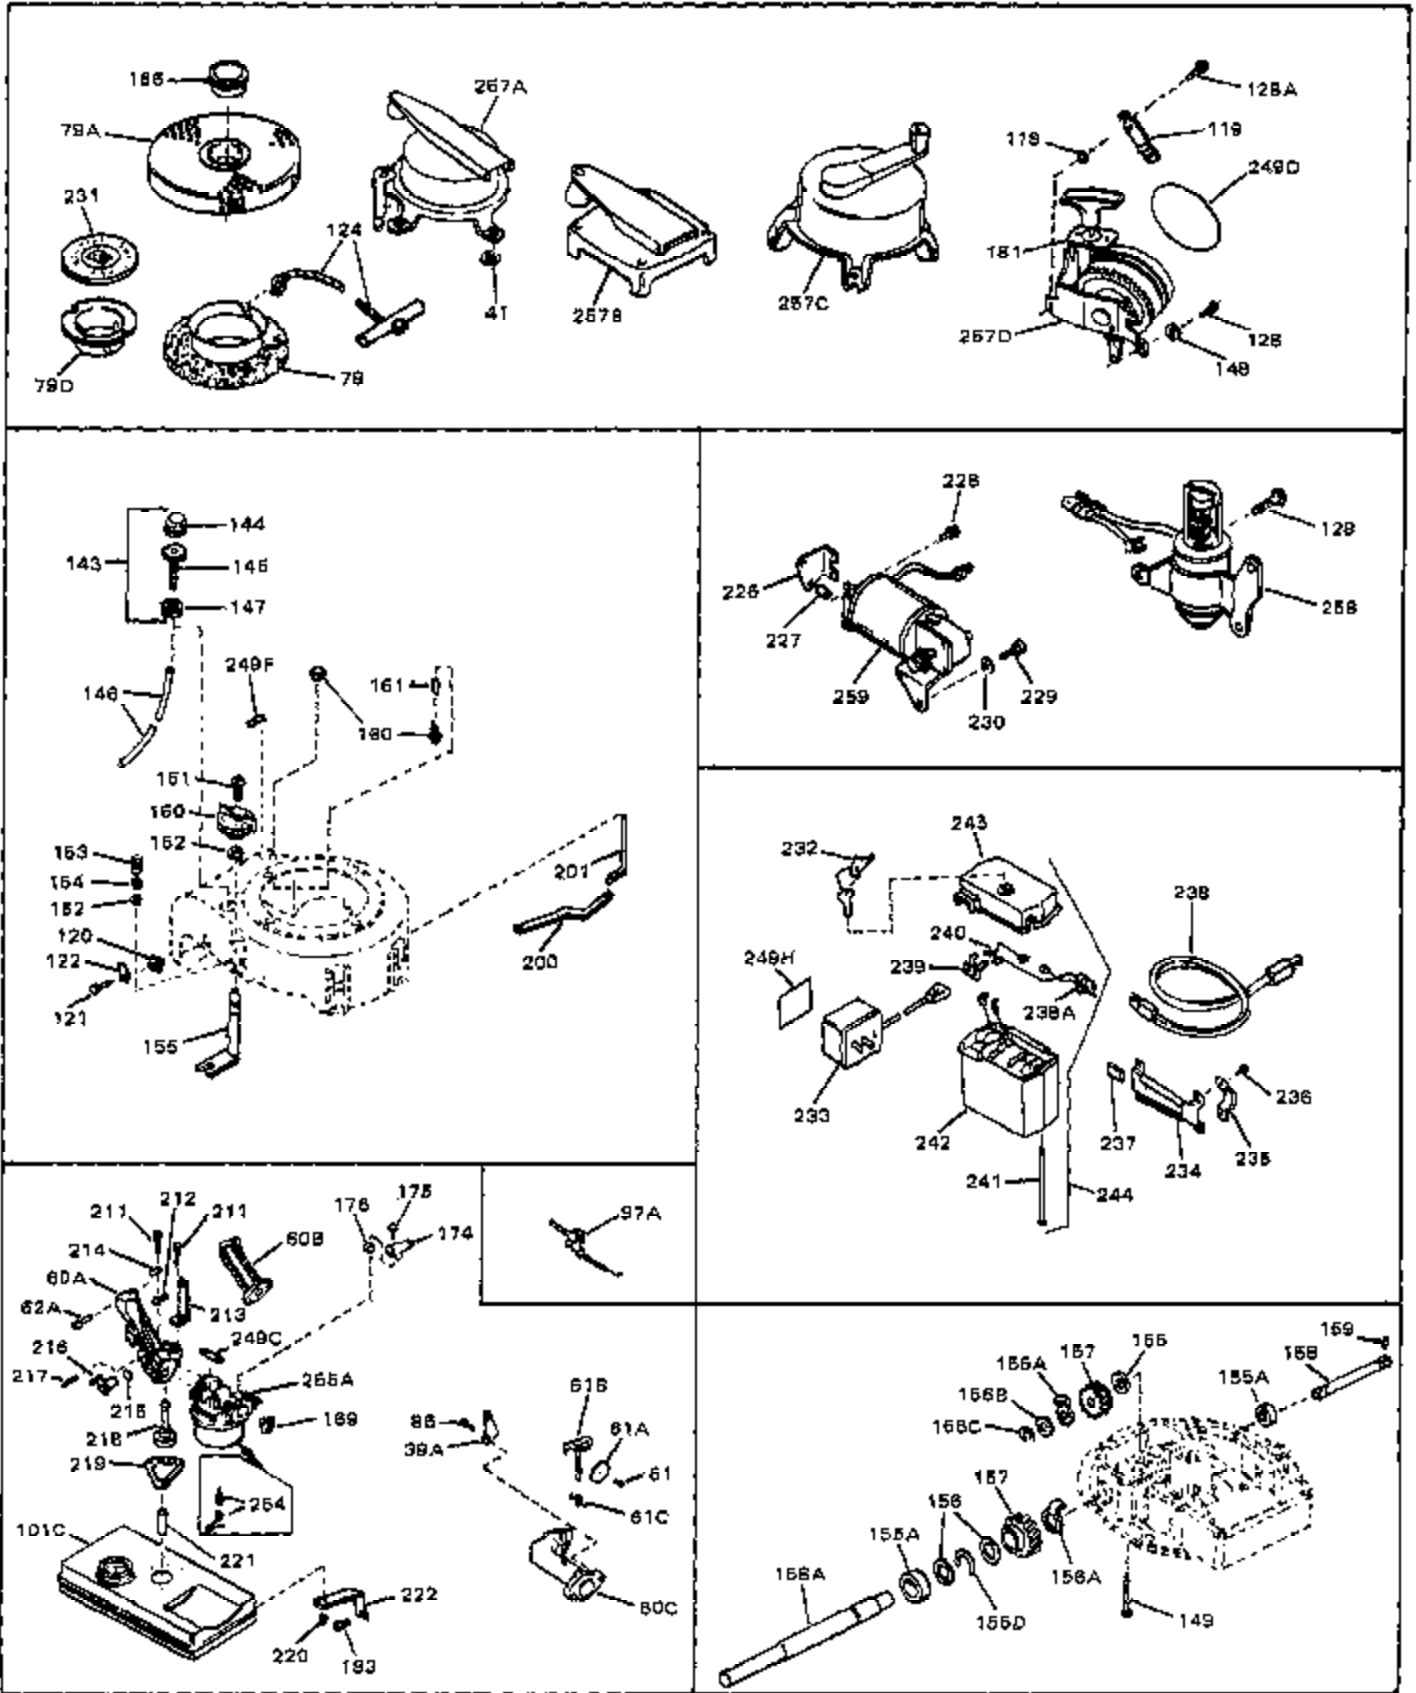

Ref #	Part Number	Qty	Description
41	27070	0	Lockwasher
41	27656	0	Washer, Flat
41	650168	0	Washer, Flat
79	30892	0	Pulley, Rope starter
79	31284	0	Hub & Screen Assy.
85	30564	0	Screw
85	6201	0	Screw
85	6202	0	Screw
124	590343	0	Rope & Handle Assy., Starter
128	650737	0	Screw, Hex washer hd. taptite, 1/4-20 x 1/2
148	8345	0	Washer, 1/4
149	650492	0	Screw
166	32119	0	Plug, Screen
166	32236	0	Plug, Screen
181	590441	0	Rope Guide Assy.
181	590516	0	Bracket Assy.
183	29511	0	Screw, Slotted hex washer hd., 1/4-20 x 7/16
257B	590361	0	Starter, "Impulse"