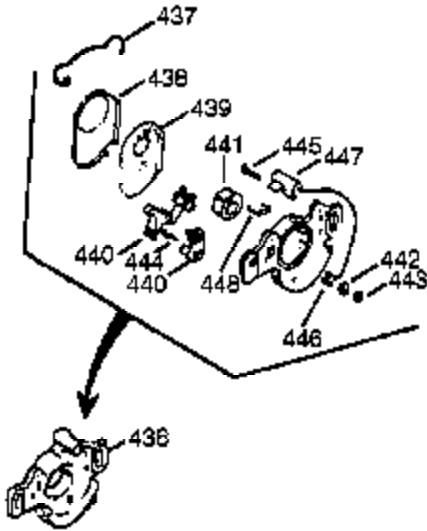

Engine Parts List #1

Ref #	Part Number	Qty	Description
	1 0	1	Cylinder (Order S/B if replacement is needed)
16B	490291A	1	Air Vane
19	570707	1	Extension Spring
24	530110	1	Ball Bearing
29	530150	1	Needle Bearing & Liner Set (37 Needle s)
29A	530104A	1	Cartridge Bearing
30	290680	1	Crankshaft
33A	570644	1	Cover Plate
34A	650579	4	Screw, T-25, 10-24 x 1/2"
41	310283A	1	Piston & Pin Assembly (Incl. 43)
42	310289	2	Ring Set
43	310167	2	Piston Pin Retaining Ring
45	310235B	1	Connecting Rod Ass'y. (Incl. 29, 29A, & 46)
46	650633	4	Connecting Rod Bolt
69	510292A	1	* Cylinder Cover Gasket
69A	510323A	1	* Cover Plate Gasket
75	510319	2	Oil Seal
77	530105	1	Cartridge Bearing
89A	611032	1	Adapter Sleeve
90	611066	1	Flywheel
92	650815	1	Belleville Washer
93	650390	1	Flywheel Nut
100	34443B	1	Solid State Ignition (Incl. 101)
101	610118	1	Spark Plug Cover
103	651007	2	Screw, T-15, 10-24 x 15/16"
119	510274A	1	* Cylinder Head Gasket
120	250240B	1	Cylinder Head
131	650477	5	Screw, T-30, 1/4-20 x 3/4"
135	611049	1	Resistor Spark Plug (RCJ8Y)
163	650838	1	Washer
169	510325A	1	* Compression Release Cover Gasket
172A	570708	1	Compression Release Cover
174	650579	1	Screw, T-25, 10-24 x 1/2"
177	650959	2	Screw, 5/32, 1/4-20 x 1"
184	510326A	2	* Carburetor Gasket
186	490322	1	Governor Link
187	570438A	1	Spacer
216	570645	1	R.P.M. Adjusting Lever
239	35815	1	Air Cleaner Gasket
257	650911	4	Screw, T-30, 1/4-20 x 5/8"
258	350422	1	Blower Housing Base (Incl. 75)
260	350437	1	Blower Housing
261	650737	4	Screw, 1/4-20 x 1/2"
274	510207A	1	* Exhaust Gasket
277	650869	2	Screw, 1/4-20 x 2-3/4"
285	590551A	1	Starter Cup
287	650926	3	Screw, 8-32 x 21/64"
325	29443	1	Wire Clip
330	611255	1	Wire Harness
361	650909	2	Screw, T-30, 1/4-20 x 7/8" (Optional)
362	32450B	1	Extension Coard (Optional)
380	640090	1	Carburetor (Incl. 184)
390	590743	1	Rewind Starter
395	590556	1	Electric Starter (Optional)
400	510324B	1	* Gasket Set (Incl. items marked PK i n notes)
900	0		Replacement Engine None
900	710569	1	Replacement Short Block, Order from 7 1-999