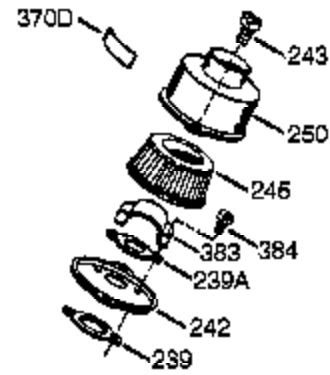

Engine Parts List #1

Ref #	Part Number	Qty	Description
	1 0	1	Cylinder (Order S/B if replacement is needed)
16B	490291A	1	Air Vane
19	570707	1	Extension Spring
24	530110	1	Ball Bearing
29	530150	1	Needle Bearing & Liner Set (37 Needle s)
29A	530104A	1	Cartridge Bearing
30	290680	1	Crankshaft
33A	570644	1	Cover Plate
34A	650579	4	Screw, T-25, 10-24 x 1/2"
41	310283A	1	Piston & Pin Assembly (Incl. 43)
42	310289	2	Ring Set
43	310167	2	Piston Pin Retaining Ring
45	310235B	1	Connecting Rod Ass'y. (Incl. 29, 29A, & 46)
46	650633	4	Connecting Rod Bolt
69	510292A	1	* Cylinder Cover Gasket
69A	510323A	1	* Cover Plate Gasket
75	510319	2	Oil Seal
77	530105	1	Cartridge Bearing
89A	611032	1	Adapter Sleeve
90	611066	1	Flywheel
92	650815	1	Belleville Washer
93	650390	1	Flywheel Nut
100	34443B	1	Solid State Ignition (Incl. 101)
101	610118	1	Spark Plug Cover
103	651007	2	Screw, T-15, 10-24 x 15/16"
119	510274A	1	* Cylinder Head Gasket
120	250240B	1	Cylinder Head
131	650477	5	Screw, T-30, 1/4-20 x 3/4"
135	611049	1	Resistor Spark Plug (RCJ8Y)
163	650838	1	Washer
169	510325A	1	* Compression Release Cover Gasket
172A	570708	1	Compression Release Cover
174	650579	1	Screw, T-25, 10-24 x 1/2"
177	650959	2	Screw, 5/32, 1/4-20 x 1"
184	510326A	2	* Carburetor Gasket
186	490322	1	Governor Link
187	570438A	1	Spacer
216	570645	1	R.P.M. Adjusting Lever
239	35815	1	Air Cleaner Gasket
257	650911	4	Screw, T-30, 1/4-20 x 5/8"
258	350422	1	Blower Housing Base (Incl. 75)
260	350437	1	Blower Housing
261	650737	4	Screw, 1/4-20 x 1/2"
274	510207A	1	* Exhaust Gasket
277	650869	2	Screw, 1/4-20 x 2-3/4"
285	590551A	1	Starter Cup
287	650926	3	Screw, 8-32 x 21/64"
325	29443	1	Wire Clip
330	611255	1	Wire Harness
361	650909	2	Screw, T-30, 1/4-20 x 7/8" (Optional)
362	32450B	1	Extension Coard (Optional)
380	640090	1	Carburetor (Incl. 184)
390	590743	1	Rewind Starter
395	590556	1	Electric Starter (Optional)
400	510324B	1	* Gasket Set (Incl. items marked PK i n notes)
900	0		Replacement Engine None
900	710569	1	Replacement Short Block, Order from 7 1-999