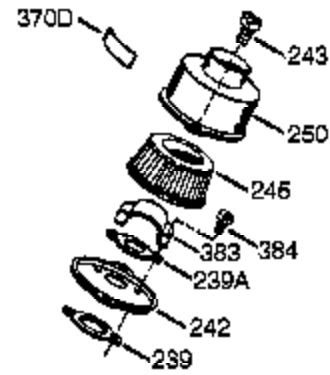

Ref #	Part Number	Qty	Description
239A	35815	1	Air Cleaner Gasket
275C	390330	1	Muffler (Incl. 274 & 277)
277A	650869	2	Screw, 1/4-20 x 2-3/4"
383	570434	1	Carburetor Baffle
384	650431	2	Screw, T-25, 10-32 x 5/8"
420	730227A	1	2-Cycle Oil (8 oz.)