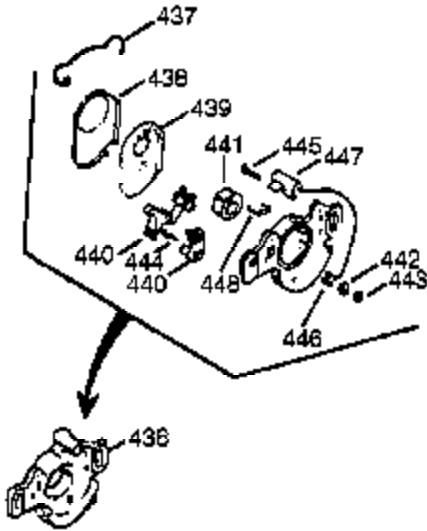

Ref #	Part Number	Qty	Description
239A	35815	1	Air Cleaner Gasket
275C	390330	1	Muffler (Incl. 274 & 277)
277A	650869	2	Screw, 1/4-20 x 2-3/4"
383	570434	1	Carburetor Baffle
384	650431	2	Screw, T-25, 10-32 x 5/8"
420	730227A	1	2-Cycle Oil (8 oz.)