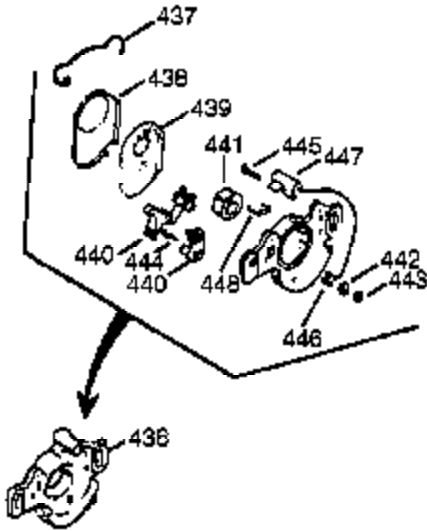

Ref #	Part Number	Qty	Description
239	35815	1	Air Cleaner Gasket
275	390330	1	Muffler (Incl. 274 & 277)
383	570434	1	Carburetor Baffle
384	650431	2	Screw, T-25, 10-32 x 5/8"
900	0		Replacement Engine None
900	0	1	Replacement Short Block 710569