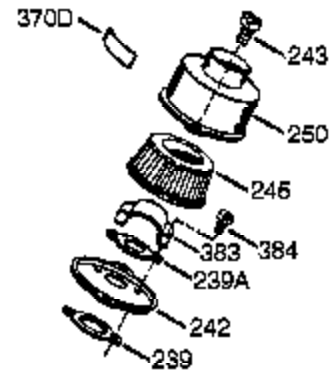

Ref #	Part Number	Qty	Description
239	35815	1	Air Cleaner Gasket
275	390330	1	Muffler (Incl. 274 & 277)
383	570434	1	Carburetor Baffle
384	650431	2	Screw, T-25, 10-32 x 5/8"
900	0		Replacement Engine None
900	0	1	Replacement Short Block 710569