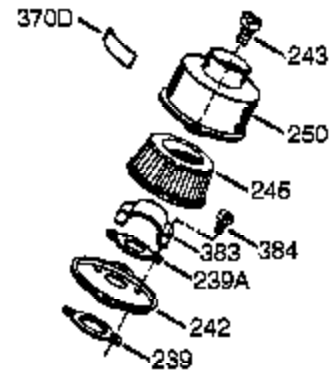

Engine Parts List #1

Ref #	Part Number	Qty	Description
	1 0	1	Cylinder (Order S/B if replacement is needed)
16B	490291A	1	Air Vane
19	570707	1	Extension Spring
24	530110	1	Ball Bearing
29A	530104A	1	Cartridge Bearing
29	530150	1	Needle Bearing & Liner Set (37 Needle s)
30	290680	1	Crankshaft
33A	570644	1	Cover Plate
34A	650579	4	Screw, Torx T-25, 10-24 x 1/2"
41	310283A	1	Piston & Pin Ass'y. (Incl. 43)
42	310289	2	Ring Set
43	310167	2	Piston Pin Retaining Ring
45	310235B	1	Connecting Rod Ass'y. (Incl. 29, 29A, & 46)
46	650633	4	Connecting Rod Bolt
69	510292A	1	* Cylinder Cover Gasket
69A	510323A	1	* Cover Plate Gasket
75	510319	2	Oil Seal
77	530105	1	Cartridge Bearing
89A	611032	1	Adapter Sleeve
90	611066	1	Flywheel
92	650815	1	Belleville Washer
93	650390	1	Flywheel Nut
100	34443B	1	Solid State Ignition (Incl. 101)
101	610118	1	Spark Plug Cover
103	651007	2	Screw, Torx T-15, 10-24 x 15/16"
119	510274A	1	* Cylinder Head Gasket
120	250240B	1	Cylinder Head
131	650477	5	Screw, Torx T-30, 1/4-20 x 3/4"
135	611049	1	Resistor Spark Plug (RCJ8Y)
163	650838	1	Washer
169	510325A	1	* Compression Release Cover Gasket
172A	570708	1	Compression Release Cover
174	650579	1	Screw, Torx T-25, 10-24 x 1/2"
177	650959	2	Screw, 1/4-20 x 1"
184	510326A	2	* Carburetor Gasket
186	490322	1	Governor Link
187	570438A	1	Spacer
216	570645	1	R.P.M. Adjusting Lever
257	650911	4	Screw, Torx T-30, 1/4-20 x 5/8"
258	350422	1	Blower Housing Base (Incl. 75)
260	350437	1	Blower Housing
261	650737	4	Screw, 1/4-20 x 1/2"
274	510207A	1	* Exhaust Gasket
285	590551A	1	Starter Cup
287	650926	3	Screw, 8-32 x 21/64"
325	29443	1	Wire Clip
330	611255	1	Wire Harness
361	650909	2	Screw, Torx T-30, 1/4-20 x 7/8" (Optional)
362	32450B	1	Extension Cord (10' 6")(Optional)
370K	36695	1	Starter Decal
380	640090A	1	Carburetor (Incl. 184)
390	590743	1	Rewind Starter
395	590556	1	Electric Starter (120V)(Optional)
400	510324B	1	* Gasket Set (Incl. items marked PK i n notes)