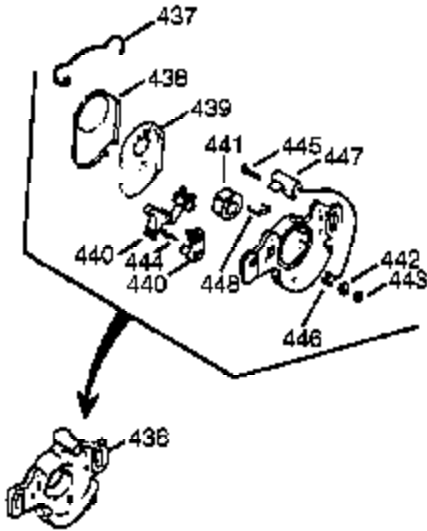

Engine Parts List #1

Ref #	Part Number	Qty	Description
	1 0	1	Cylinder (Order S/B if replacement is needed)
16B	490291A	1	Air Vane
19	570707	1	Extension Spring
24	530110	1	Ball Bearing
29A	530104A	1	Cartridge Bearing
29	530150	1	Needle Bearing & Liner Set (37 Needle s)
30	290680	1	Crankshaft
33A	570644	1	Cover Plate
34A	650579	4	Screw, Torx T-25, 10-24 x 1/2"
41	310283A	1	Piston & Pin Ass'y. (Incl. 43)
42	310289	2	Ring Set
43	310167	2	Piston Pin Retaining Ring
45	310235B	1	Connecting Rod Ass'y. (Incl. 29, 29A, & 46)
46	650633	4	Connecting Rod Bolt
69	510292A	1	* Cylinder Cover Gasket
69A	510323A	1	* Cover Plate Gasket
75	510319	2	Oil Seal
77	530105	1	Cartridge Bearing
89A	611032	1	Adapter Sleeve
90	611066	1	Flywheel
92	650815	1	Belleville Washer
93	650390	1	Flywheel Nut
100	34443B	1	Solid State Ignition (Incl. 101)
101	610118	1	Spark Plug Cover
103	651007	2	Screw, Torx T-15, 10-24 x 15/16"
119	510274A	1	* Cylinder Head Gasket
120	250240B	1	Cylinder Head
131	650477	5	Screw, Torx T-30, 1/4-20 x 3/4"
135	611049	1	Resistor Spark Plug (RCJ8Y)
163	650838	1	Washer
169	510325A	1	* Compression Release Cover Gasket
172A	570708	1	Compression Release Cover
174	650579	1	Screw, Torx T-25, 10-24 x 1/2"
177	650959	2	Screw, 1/4-20 x 1"
184	510326A	2	* Carburetor Gasket
186	490322	1	Governor Link
187	570438A	1	Spacer
216	570645	1	R.P.M. Adjusting Lever
257	650911	4	Screw, Torx T-30, 1/4-20 x 5/8"
258	350422	1	Blower Housing Base (Incl. 75)
260	350437	1	Blower Housing
261	650737	4	Screw, 1/4-20 x 1/2"
274	510207A	1	* Exhaust Gasket
285	590551A	1	Starter Cup
287	650926	3	Screw, 8-32 x 21/64"
325	29443	1	Wire Clip
330	611255	1	Wire Harness
361	650909	2	Screw, Torx T-30, 1/4-20 x 7/8" (Optional)
362	32450B	1	Extension Cord (10' 6")(Optional)
370K	36695	1	Starter Decal
380	640090A	1	Carburetor (Incl. 184)
390	590743	1	Rewind Starter
395	590556	1	Electric Starter (120V)(Optional)
400	510324B	1	* Gasket Set (Incl. items marked PK i n notes)